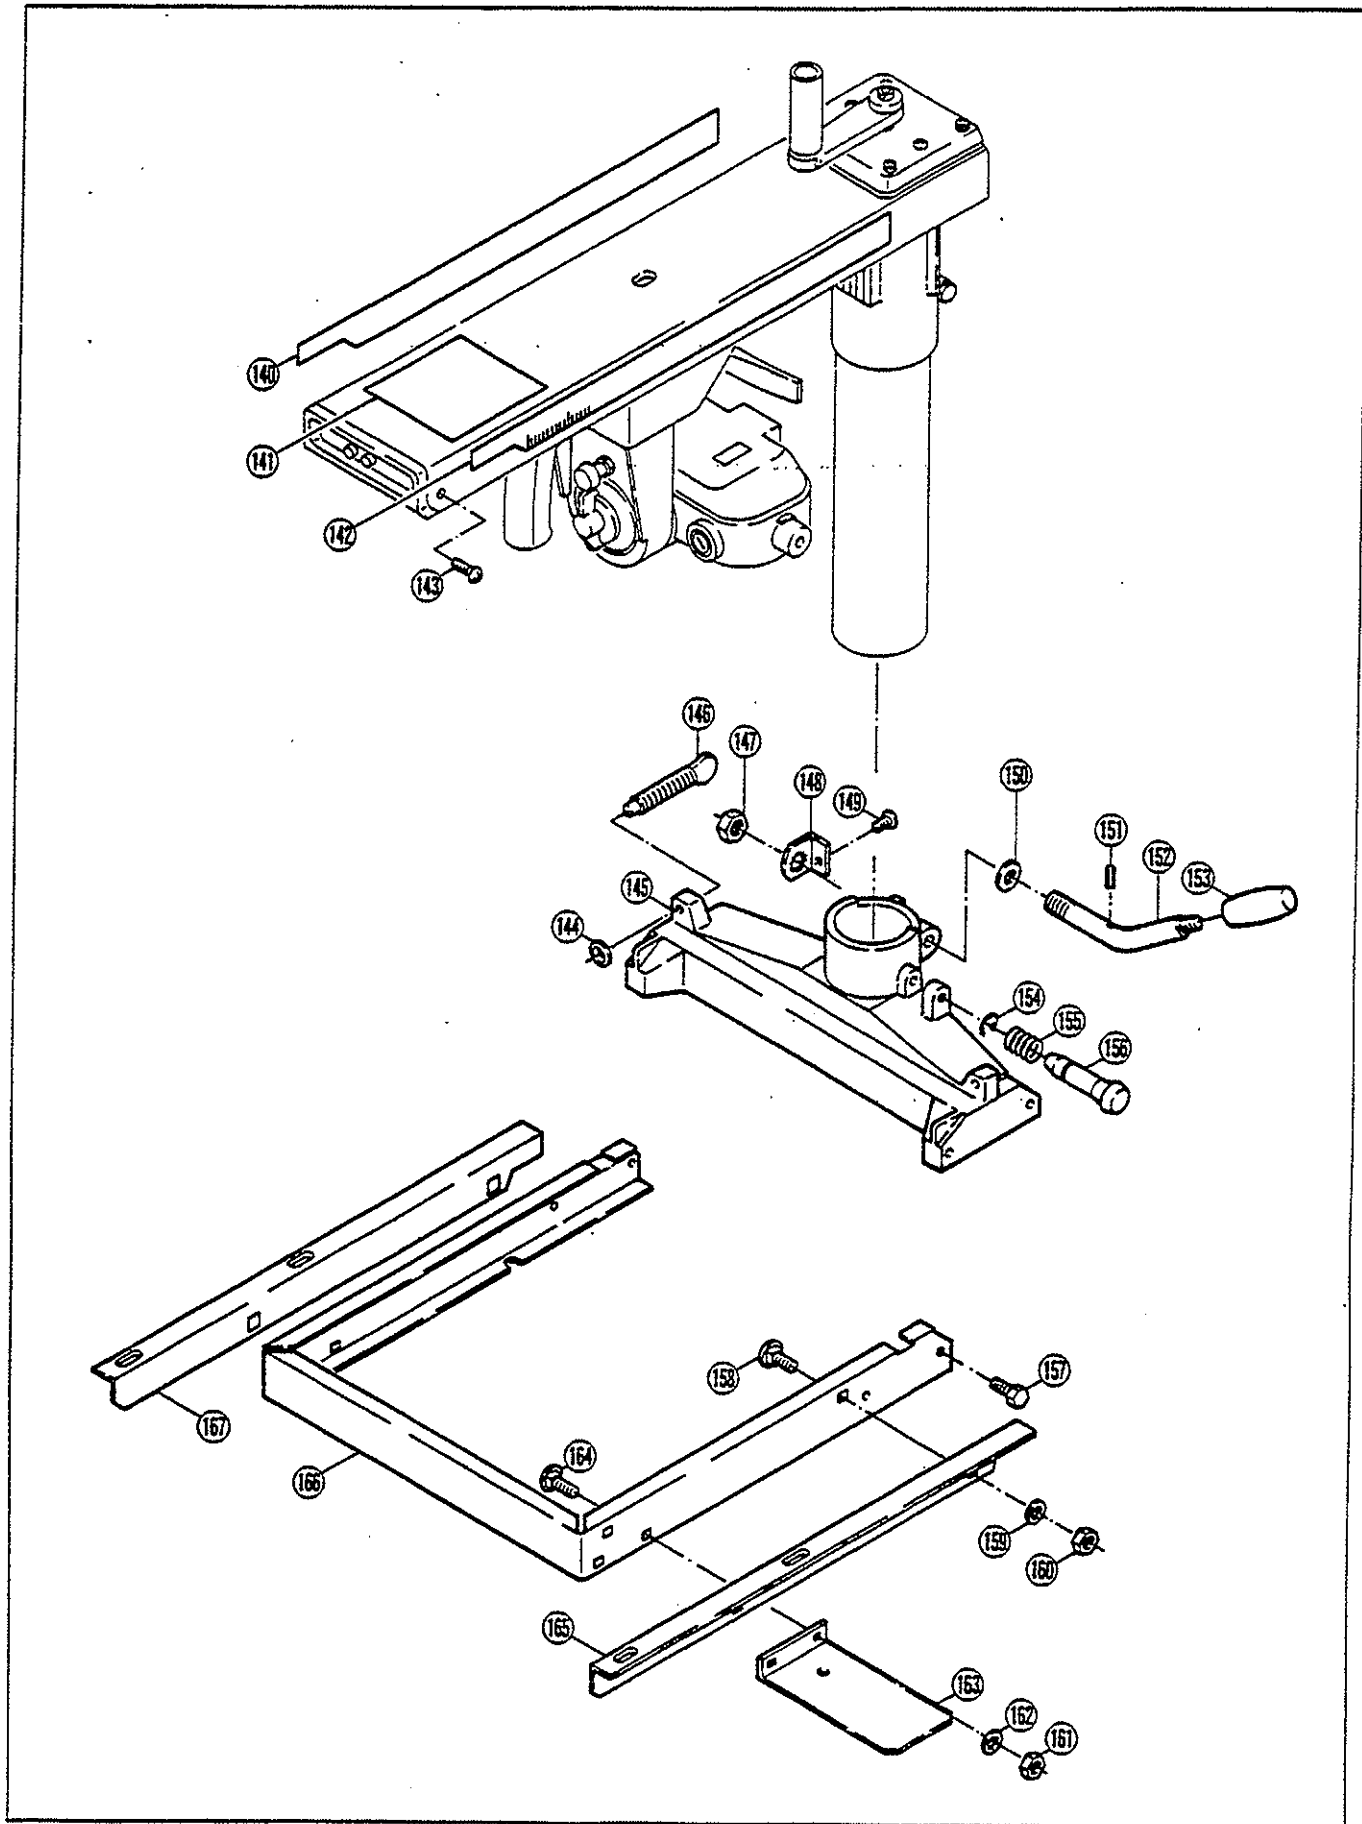

RADIAL ARM SAW

RA-200