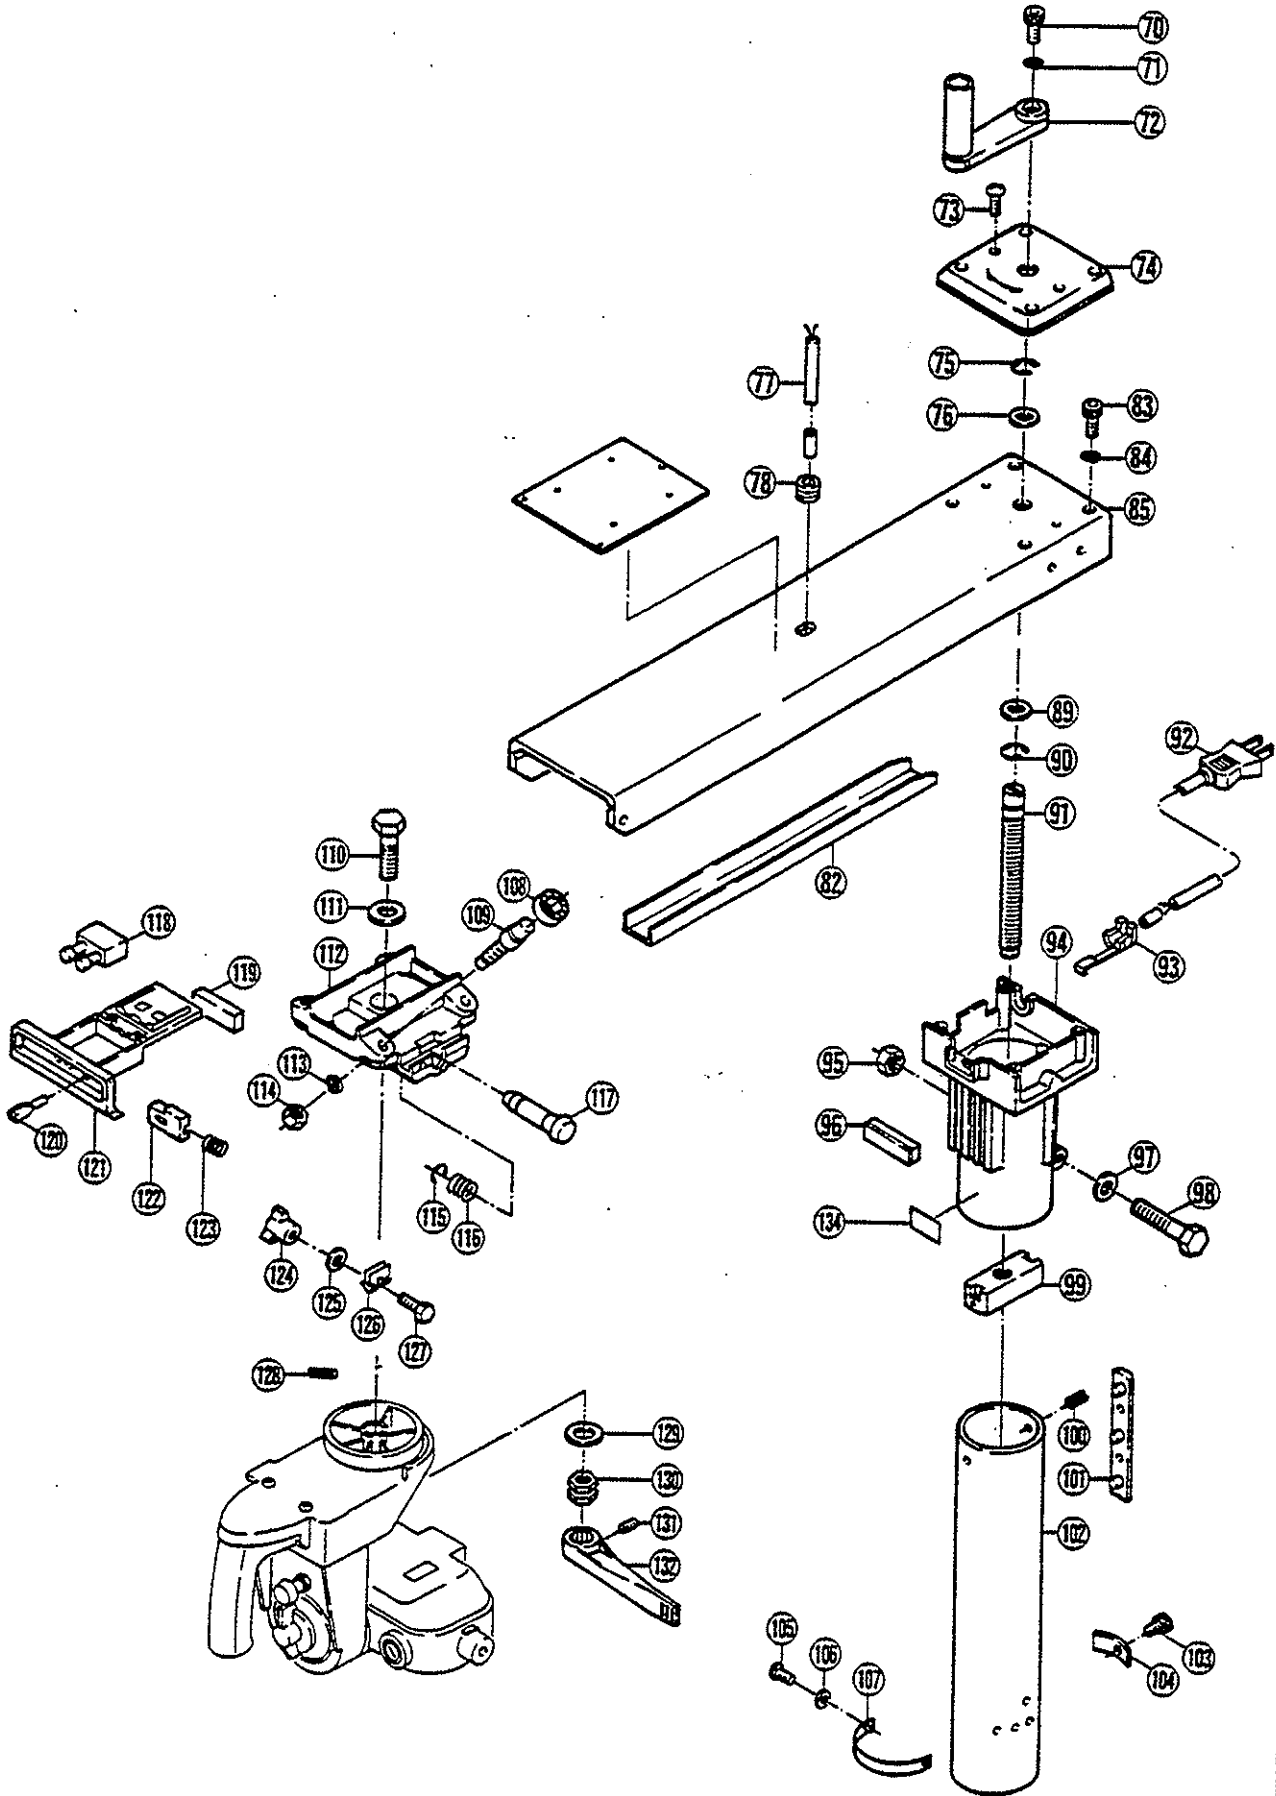

RADIAL ARM SAW

RA-200