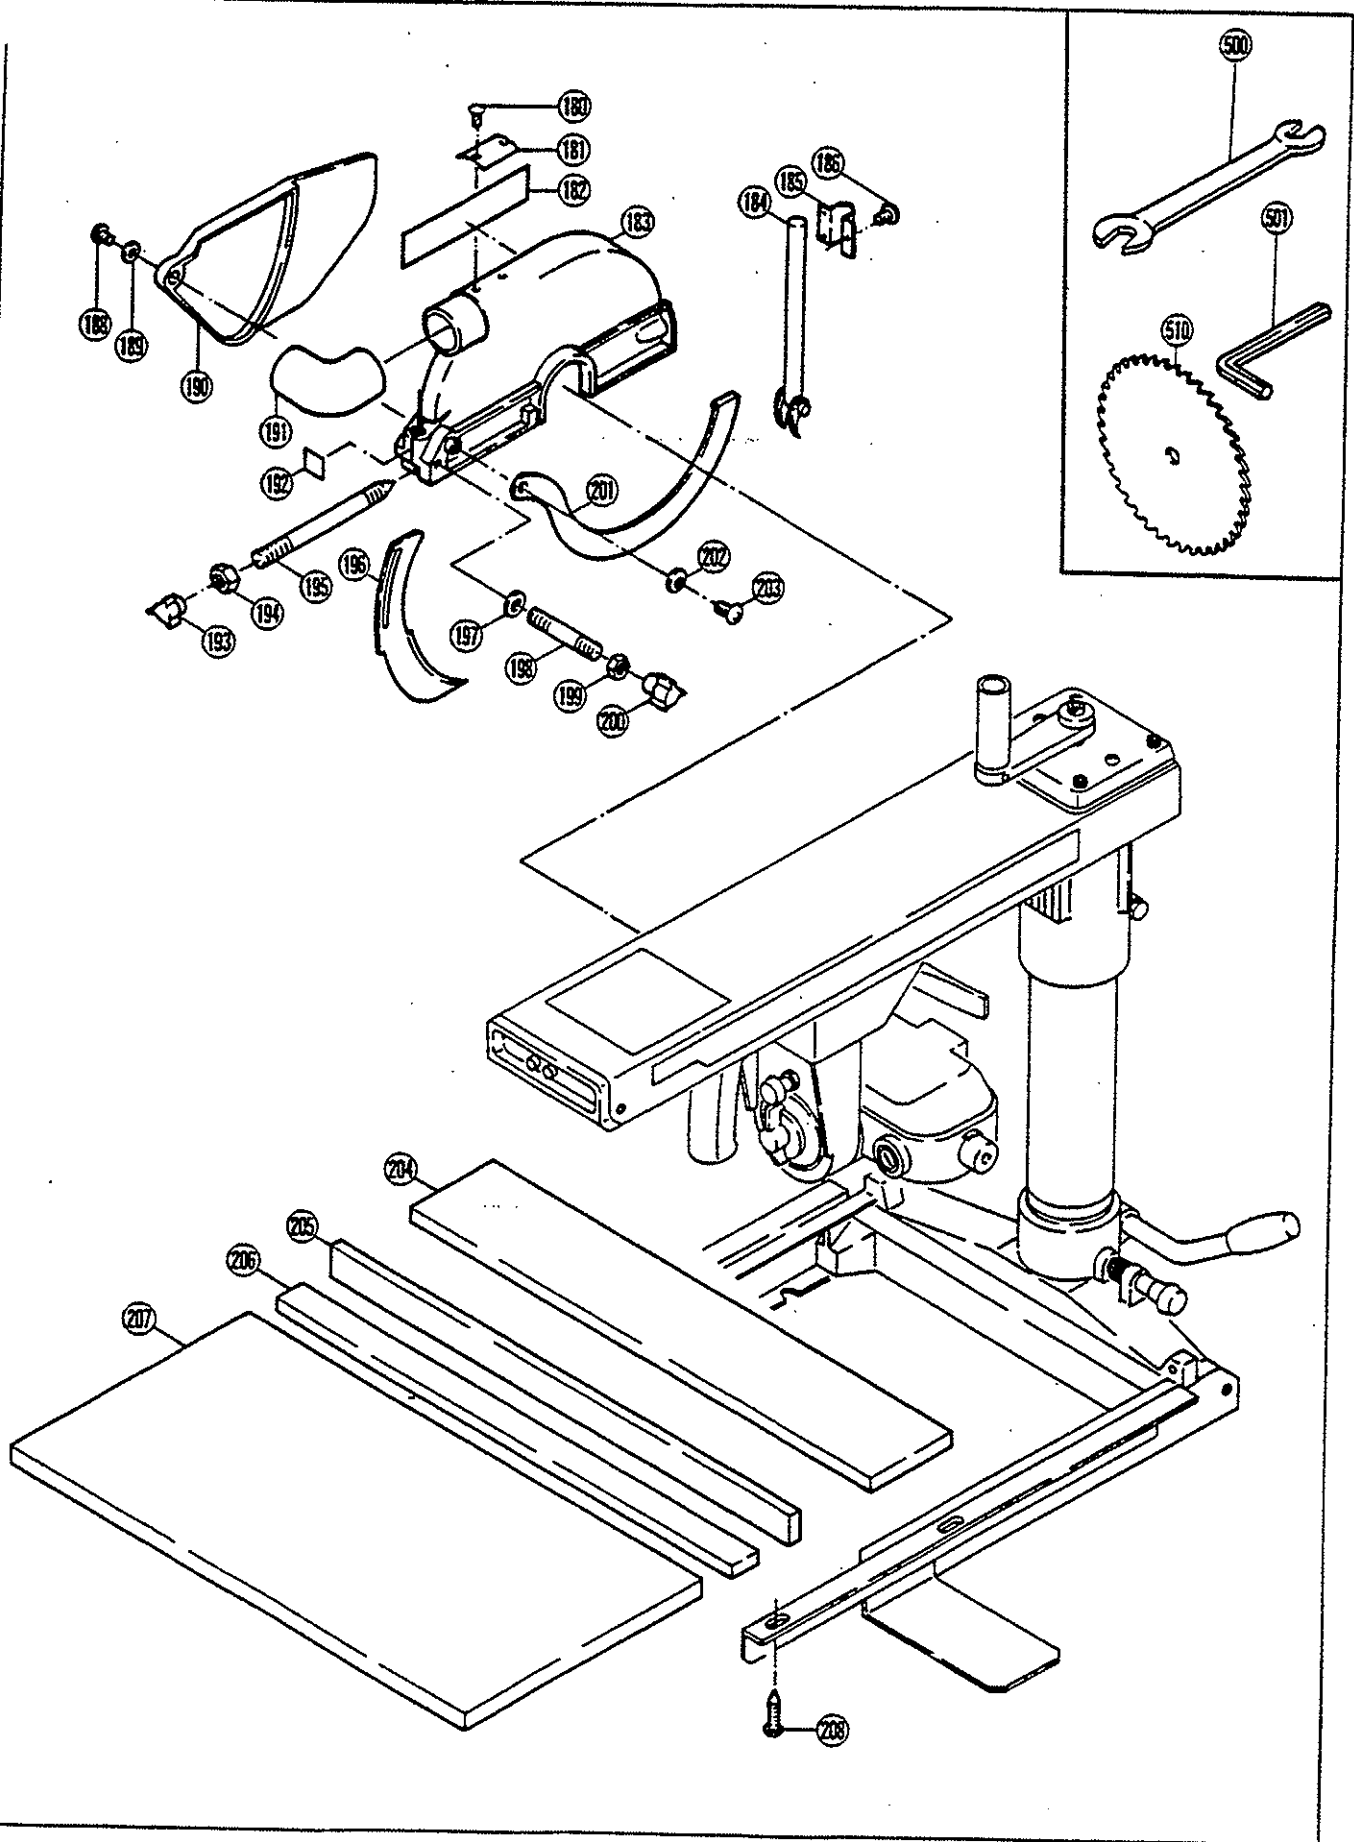

PARTS LIST FOR AFTER SALES SERVICE MODEL RA200

REF	PART NO.	DESCRIPTION	QTY	REF	PART NO.	DESCRIPTION	QTY
1	6130089	HEX NUT (L.H.T.)	1	49	6090472	HANDLE	1
2	6900079	CONED DISK SPRING	1	50	9550600	SPRING WASHER M6	2
3	6940444	OUTER FLANGE	1	51	9220616	HEX SOCKET HEAD BOLT M6X16	2
4	6940443	INNER FLANGE	1	52	9320600	HEX NUT M6	1
5	6100509	PARALLEL KEY	1	53	6831237	KNOB	1
6	6110145	GEAR SHAFT	1	54	6320205	YOKE	1
7	9060540	TAPPING SCREW (B) M5X40	2	55	6152197	LOCK PLATE	2
8	9040520	TAPPING SCREW (S) M5X20	1	56	6152200	THRUST PLATE	1
9	6820831	GEAR CASE COVER	1	57	6950161	MITER SCALE	1
--	6820692	GEAR CASE COVER	1	58	9060514	TAPPING SCREW (B) M5X14	4
10	6180323	COMPRESSION SPRING	1	59	6831252	KNOB	1
11	9500400	RETAINING RING E-4	1	70	9220620	HEX SOCKET HEAD BOLT M6X20	1
12	6120193	STOPPER PIN	1	71	9550600	SPRING WASHER M6	1
13	9846004	BALL BEARING #6004LLB	1	72	6080198	CRANK HANDLE	1
14	9040408	TAPPING SCREW (S) M4X8	2	73	9040412	TAPPING SCREW (S) M4X12	2
15	6900150	LOCK RING	1	74	6831243	HEAD COVER	1
16	6200348	FINAL GEAR	1	75	9501000	RETAINING RING E-10	1
17	9512000	RETAINING RING S-20	1	76	6900036	COLLAR	1
18	6900445	WASHER	1	77	6590283	JOINT CORD	1
19	6110146	INTERMEDIATE SHAFT	1	78	6560126	CORD BUSH	1
20	9911212	NEEDLE BEARING	1	82	6152206	GUIDE PLATE	1
21	6200347	INTERMEDIATE GEAR	1	83	9220620	HEX SOCKET HEAD BOLT M6X20	4
22	6900445	WASHER	1	84	9550600	SPRING WASHER M6	4
23	9060530	TAPPING SCREW (B) M5X30	2	85	6960159	ARM	1
24	6080278	GEAR CASE	1	89	6900719	COLLAR	1
24-1	9911010	NEEDLE BEARING	1	90	9501000	RETAINING RING E-10	1
25	9846002	BALL BEARING #6002LLB	1	91	6130999	FEED SCREW	1
26	6031726	ARMATURE	1	92	6520221	CORD ASS'Y AWG#16X2X2	1
27	9511500	RETAINING RING S-15	1	93	6560127	CORD CLAMP	1
28	9846002	BALL BEARING #6002LLB	1	94	6320204	ARM HOLDER	1
29	9060555	TAPPING SCREW (B) M5X55	2	95	9301200	HEX NUT M12	1
30	6490304	FAN CASING	1	96	6370260	CUSHION RUBBER	1
31	6501406	FIELD COIL	1	97	9571200	WASHER	1
32	6801404	MOTOR HOUSING	1	98	9191260	HEX HEAD BOLT M12X60	1
33	6920993	WARNING LABEL	1	99	6320207	COLUMN NUT	1
34	6880804	LEAD WIRE COVER	1	100	9406012	SPRING PIN	2
35	9060416	TAPPING SCREW (B) M4X16	2	101	6100461	KEY	1
37	6880799	CHUCK COVER	1	102	6960162	GUIDE BAR	1
38	6130302	COLLET NUT	1	103	9220510	HEX SOCKET HEAD BOLT M5X10	1
39	6940442	COLLET SLEEVE 1/4"	1	104	6152227	STOPPER PLATE	1
40	9060412	TAPPING SCREW (B) M4X12	2	105	9040408	TAPPING SCREW (S) M4X8	2
41	6570097	BRUSH HOLDER	2	106	9570400	WASHER	2
42	6540063	CARBON BRUSH SET	1	107	6950163	COLUMN PLATE	1
43	6570107	BRUSH CAP	2	108	9840629	BALL BEARING #629LLB	4
44	6120195	STOPPER PIN	1	109	6100460	BEARING SHAFT	4
45	6180323	COMPRESSION SPRING	1	110	6130663	HEX HEAD BOLT M16X45	1
46	9040412	TAPPING SCREW (S) M4X12	2	111	6900222	WASHER	1
47	6831240	HANDLE COVER	1	112	6320292	CARRIAGE CENTER	1
48	6912376	NAME PLATE	1	113	9550800	SPRING WASHER M8	4