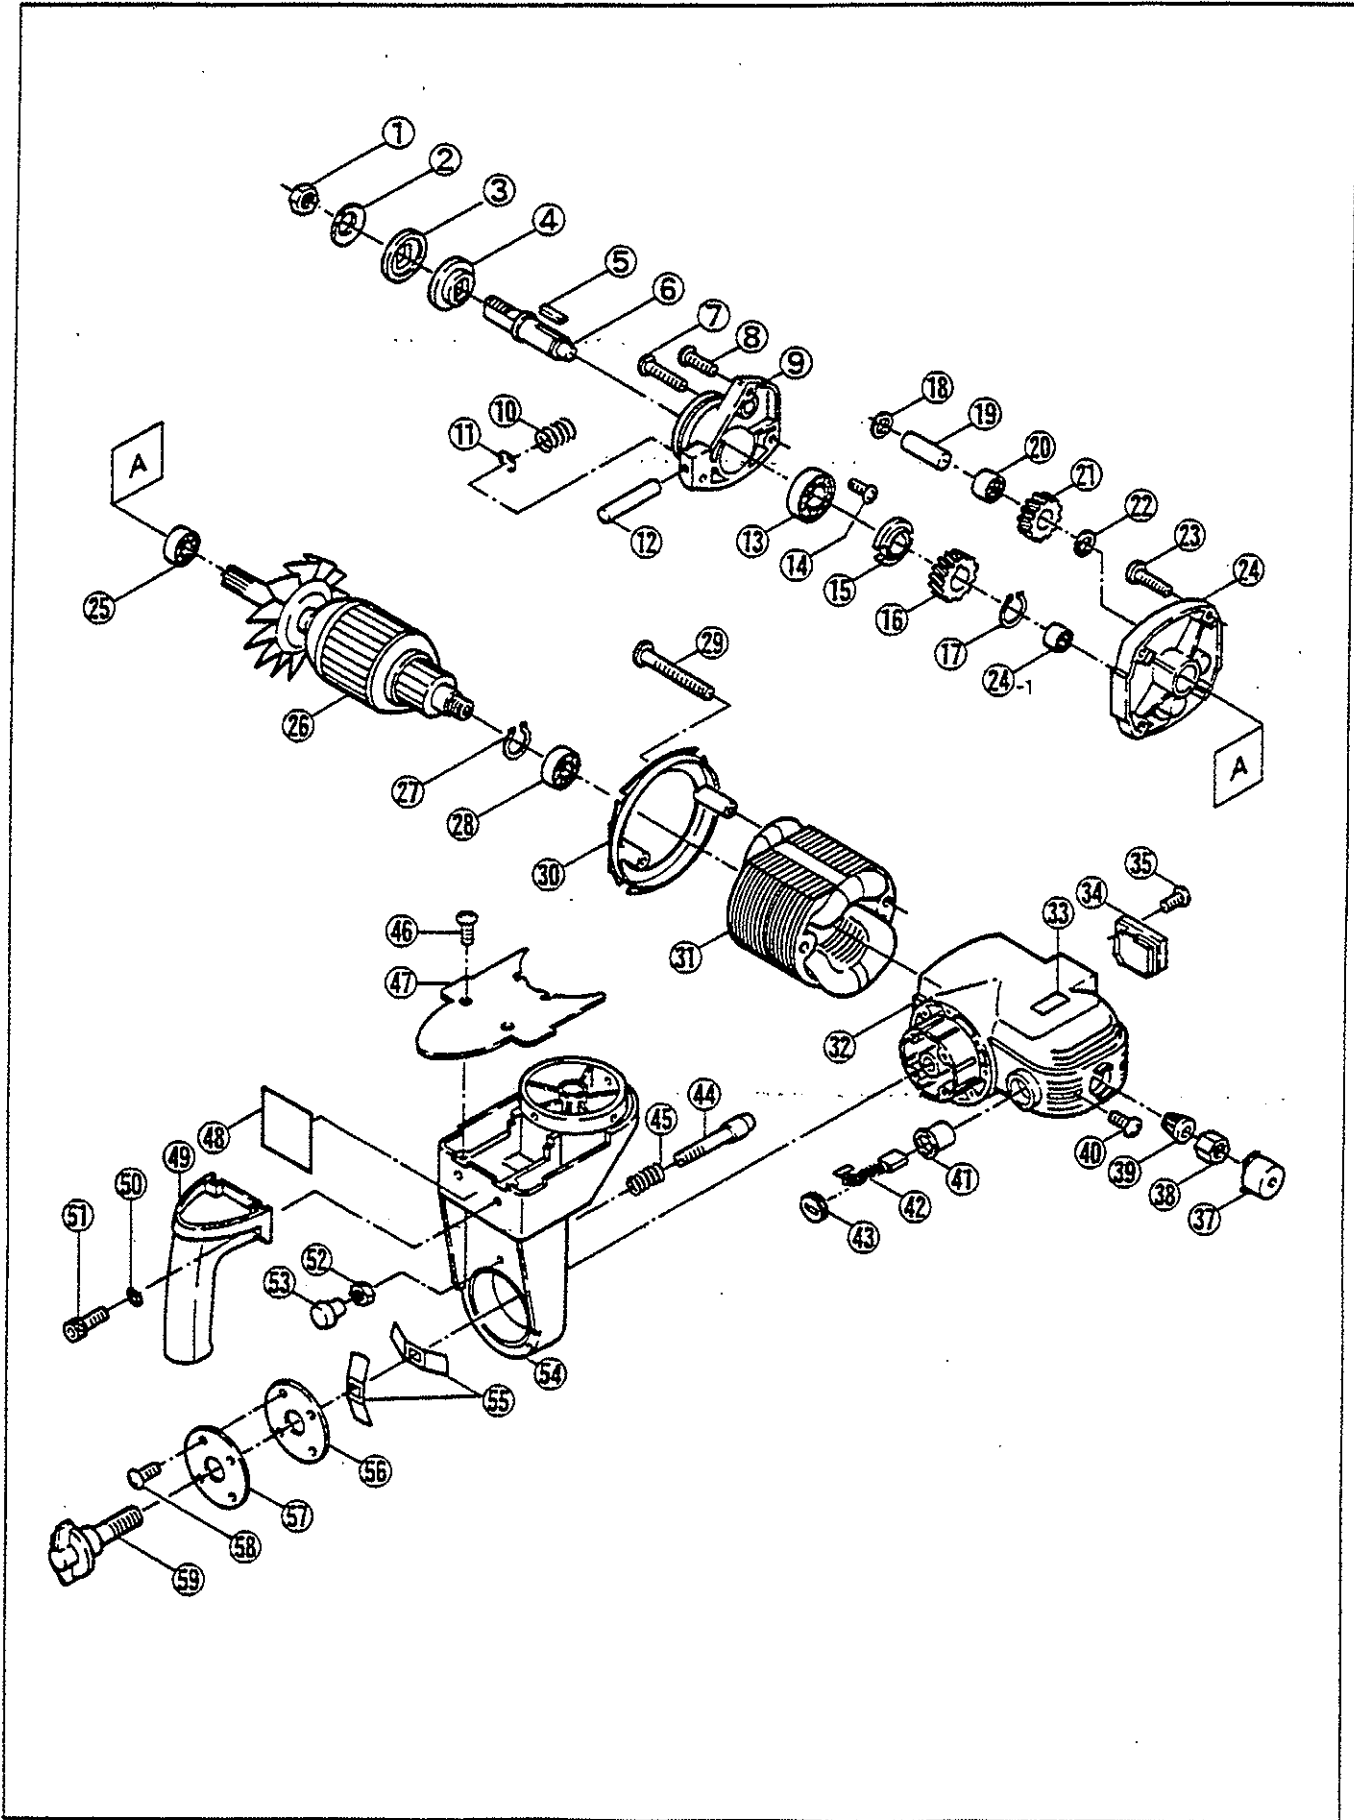

RADIAL ARM SAW

RA-200