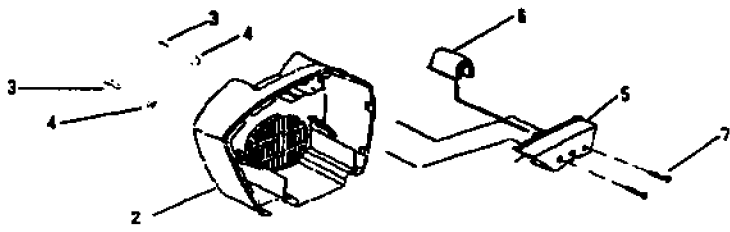

AC-0051

Key #	TORQUE
12	7 TO 10 FT. LBS.
18	85 TO 90 FT. LBS.
20	75 TO 90 IN. LBS.
* TORQUE WRENCH MUST BE USED	

Parts List for RA500TVE60V Type 1

Item Number	Part Number	Description	Qty Required
1	DAC-243	SHROUD REAR TWIN CYL	1
2	DAC-244	SHROUD FRONT TWIN CY	1
3	SSF-553-1	SCREW #10-24X.563 TH	3
4	SSG-3102	ORING .176 X .070 IS	3
5	ACG-13	COVER INTAKE MUFFLER	1
6	ACG-12	ELEMENT FILTER INTAK	1
7	SSF-554	SCREW #10-14X2.50 PA	2
8	AC-0057	TUBE OUTLET .375OD A	1
9	AC-0052	TUBE OUTLET .375OD A	1
10	000000-00	No Longer Available	1
11	SSP-7812	ASSY NUT SLEEVE 1/2	2
12	SSF-550	NUT .750-16 UNF COMP	2
13	CAC-1120	SLEEVE SILICONE	2
14	A19711	VALVE CHECK 1/2NPT X	1
15	SS-8553	CONNECTOR BODY	1
16	SSP-7811	ASSY NUT SLEEVE 1/4	1
17	ACG-58	TUBE PRESSURE RELIEF	1
18	SSP-7811	ASSY NUT SLEEVE 1/4	1
19	000000-00	No Longer Available	1
20	33821-00	BUSHING	1
20	438010040063	HEYCO BUSHINGS	1
21	GA-360-B	GAUGE 300 PSI BACK M	1
22	TIA-4150	VALVE SAFETY 150 .25	1
23	000000-00	No Longer Available	1
24	N000323	VALVE GLOBE 200 PSI	1
25	000000-00	No Longer Available	1
26	ACG-18	CUP SADDLE MOUNT	2