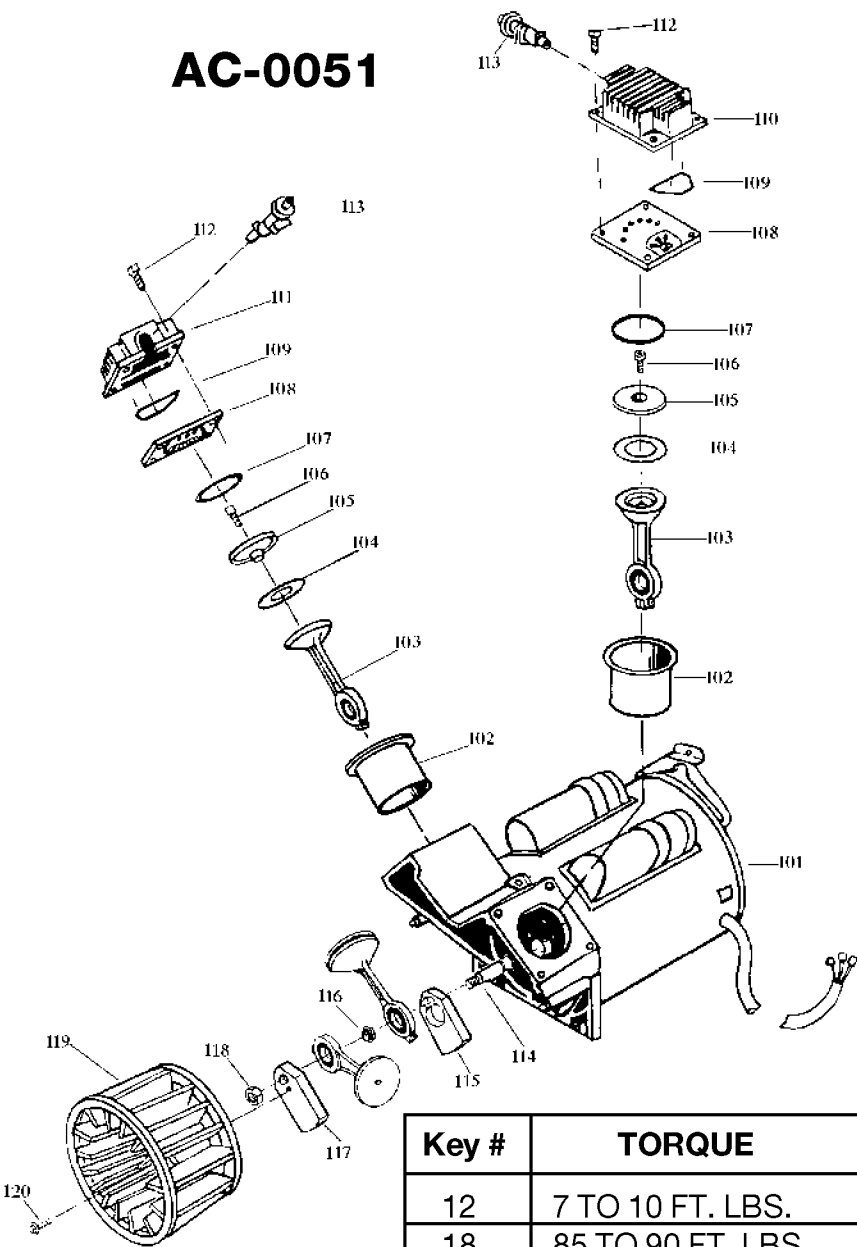

AC-0051

Key #	TORQUE
12	7 TO 10 FT. LBS.
18	85 TO 90 FT. LBS.
20	75 TO 90 IN. LBS.
* TORQUE WRENCH MUST BE USED	

Parts List for RA500TVE60V Type 1

Item Number	Part Number	Description	Qty Required
1	DAC-243	SHROUD REAR TWIN CYL	1
2	DAC-244	SHROUD FRONT TWIN CY	1
3	SSF-553-1	SCREW #10-24X.563 TH	3
4	SSG-3102	ORING .176 X .070 IS	3
5	ACG-13	COVER INTAKE MUFFLER	1
6	ACG-12	ELEMENT FILTER INTAK	1
7	SSF-554	SCREW #10-14X2.50 PA	2
8	AC-0057	TUBE OUTLET .375OD A	1
9	AC-0052	TUBE OUTLET .375OD A	1
10	000000-00	No Longer Available	1
11	SSP-7812	ASSY NUT SLEEVE 1/2	2
12	SSF-550	NUT .750-16 UNF COMP	2
13	CAC-1120	SLEEVE SILICONE	2
14	A19711	VALVE CHECK 1/2NPT X	1
15	SS-8553	CONNECTOR BODY	1
16	SSP-7811	ASSY NUT SLEEVE 1/4	1
17	ACG-58	TUBE PRESSURE RELIEF	1
18	SSP-7811	ASSY NUT SLEEVE 1/4	1
19	000000-00	No Longer Available	1
20	33821-00	BUSHING	1
20	438010040063	HEYCO BUSHINGS	1
21	GA-360-B	GAUGE 300 PSI BACK M	1
22	TIA-4150	VALVE SAFETY 150 .25	1
23	000000-00	No Longer Available	1
24	N000323	VALVE GLOBE 200 PSI	1
25	000000-00	No Longer Available	1
26	ACG-18	CUP SADDLE MOUNT	2