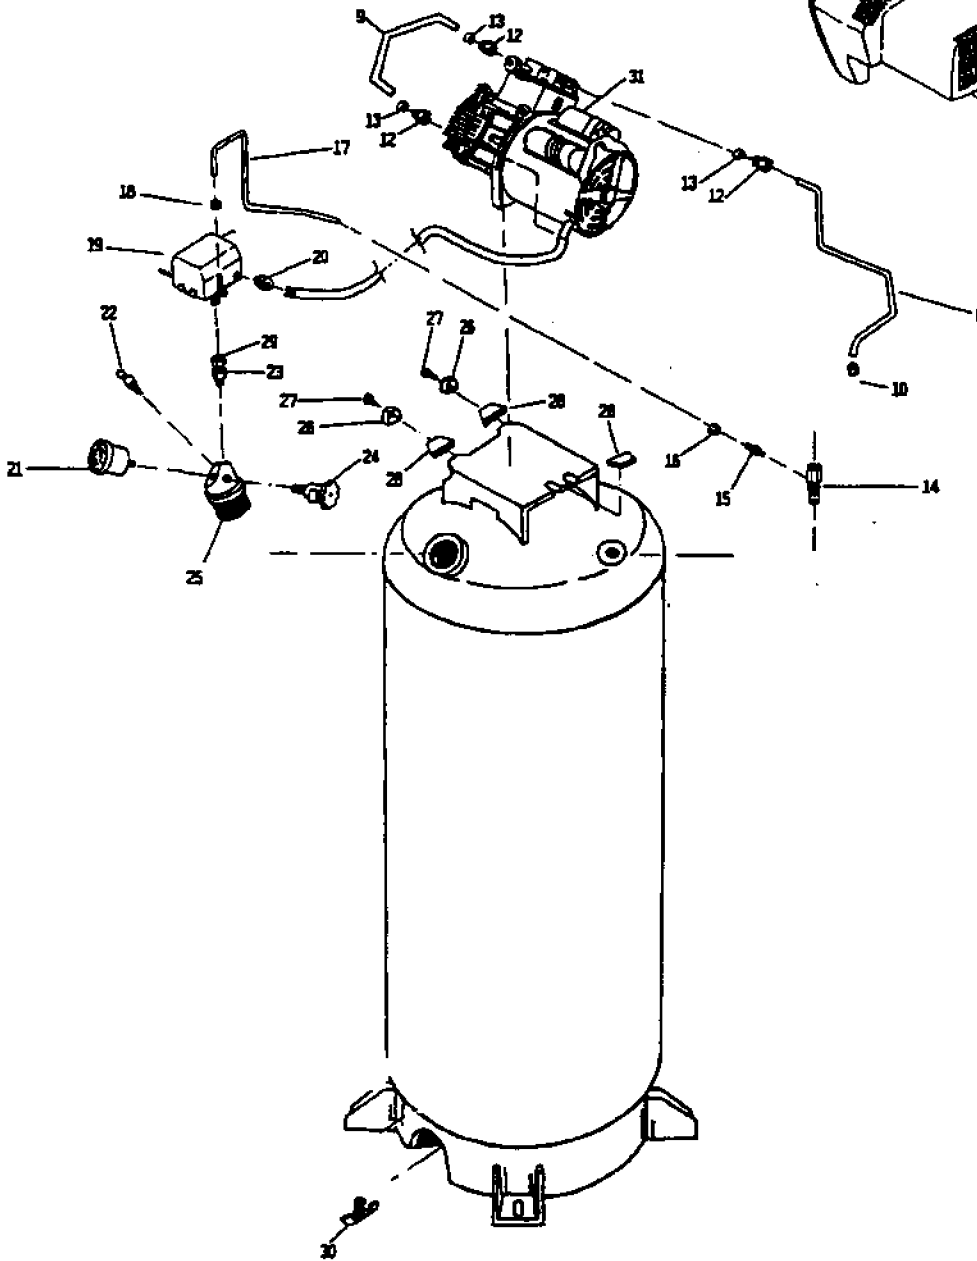

AC-0051

Key #	TORQUE
12	7 TO 10 FT. LBS.
18	85 TO 90 FT. LBS.
20	75 TO 90 IN. LBS.
* TORQUE WRENCH MUST BE USED	

Parts List for RA500TVE60V Type 1

Item Number	Part Number	Description	Qty Required
1	DAC-243	SHROUD REAR TWIN CYL	1
2	DAC-244	SHROUD FRONT TWIN CY	1
3	SSF-553-1	SCREW #10-24X.563 TH	3
4	SSG-3102	ORING .176 X .070 IS	3
5	ACG-13	COVER INTAKE MUFFLER	1
6	ACG-12	ELEMENT FILTER INTAK	1
7	SSF-554	SCREW #10-14X2.50 PA	2
8	AC-0057	TUBE OUTLET .375OD A	1
9	AC-0052	TUBE OUTLET .375OD A	1
10	000000-00	No Longer Available	1
11	SSP-7812	ASSY NUT SLEEVE 1/2	2
12	SSF-550	NUT .750-16 UNF COMP	2
13	CAC-1120	SLEEVE SILICONE	2
14	A19711	VALVE CHECK 1/2NPT X	1
15	SS-8553	CONNECTOR BODY	1
16	SSP-7811	ASSY NUT SLEEVE 1/4	1
17	ACG-58	TUBE PRESSURE RELIEF	1
18	SSP-7811	ASSY NUT SLEEVE 1/4	1
19	000000-00	No Longer Available	1
20	33821-00	BUSHING	1
20	438010040063	HEYCO BUSHINGS	1
21	GA-360-B	GAUGE 300 PSI BACK M	1
22	TIA-4150	VALVE SAFETY 150 .25	1
23	000000-00	No Longer Available	1
24	N000323	VALVE GLOBE 200 PSI	1
25	000000-00	No Longer Available	1
26	ACG-18	CUP SADDLE MOUNT	2