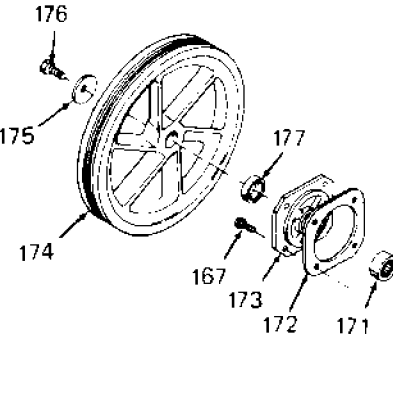

CAC-4029

Parts List for RA5E20AD Type 1

Item Number	Part Number	Description	Qty Required
1	000000-00	No Longer Available	1
2	CAC-323	BELTGUARD INSIDE	1
3	SSF-8113-ZN	NUT .375-16X.563 HEX	1
4	000000-00	No Longer Available	1
5	N076027SV	PUMP ASSEMBLY	1
6	265-17	FILTER FELT	1
7	265-18	RETAINER FILTER	1
8	5140123-08	SCREW	2
10	SSP-7812	ASSY NUT SLEEVE 1/2	2
11	000000-00	No Longer Available	1
12	TIA-4150	VALVE SAFETY 150 .25	1
13	Z-D23004	GAUGE 1.5OD 200PSI .	1
14	SSP-7811	ASSY NUT SLEEVE 1/4	1
15	000000-00	No Longer Available	1
16	KK-5020	KIT PRESSURE RELIEF	1
17	CAC-4296-1	REGULATOR 3PORT P2 L	1
18	D26889	ADAPTER .25 NPT X .2	1
19	N053094	NIPPLE	1
20	33821-00	BUSHING	1
20	438010040063	HEYCO BUSHINGS	1
21	CAC-95	MANIFOLD	1
22	A18885	GAUGE	1
23	SUDL-415-1	ASSY CORD POWER ST	1
24	SSW-7385	BUSHING STRAIN RELIE	1
26	000000-00	No Longer Available	1
27	000000-00	No Longer Available	1
28	SS-2072-1	NIPPLE .375 NPT X 1.	1

Parts List for RA5E20AD Type 1

Item Number	Part Number	Description	Qty Required
29	CAC-437-2	VALVE CHECK 1/2NPT X	1
30	SSF-928	SCREW .313-18X.875 H	4
31	CAC-1013	SCREW HOLD DOWN	1
32	000000-00	No Longer Available	1
33	CAC-1011	SPRING ELASTOMER	1
34	SSN-56-ZN	WASHER 1 X 11/32 X 1	1
35	N017772	LOCK WASHER	1
36	SS-2038-ZN	NUT .313-18 WING	1
37	000000-00	No Longer Available	1
38	CAC-1059	CLIP RETAINING	2
39	SUDL-6-1	STRIP RUBBER FOOT	1
40	CAC-60	BOLT .375-16X2.25 UN	2
41	000000-00	No Longer Available	2
42	SSF-8080-ZN	NUT .375-16 UNC-2B H	2
43	N286039	DRAIN VALVE	1
45	000000-00	No Longer Available	1
47	D21594	PIN MOTOR MOUNT OIL	1
48	D20659	MOTOR O/L BALLERINA	1
49	SUDL-65	KEY MOTOR SHAFT	1
50	C-PU-2861	PULLEY 6J-SEC 2.80 O	1
51	SS-391	SCREW .250-20 .625 S	1
52	C-BT-223	BELT 6J 39.0 EFF	1
53	D26742	SCREW #10-16 X .500	2
143	SSF-6627	STUD SHOULDER 3/8-16	2
144	5140123-08	SCREW	2
145	265-18	RETAINER FILTER	1
146	000000-00	No Longer Available	1