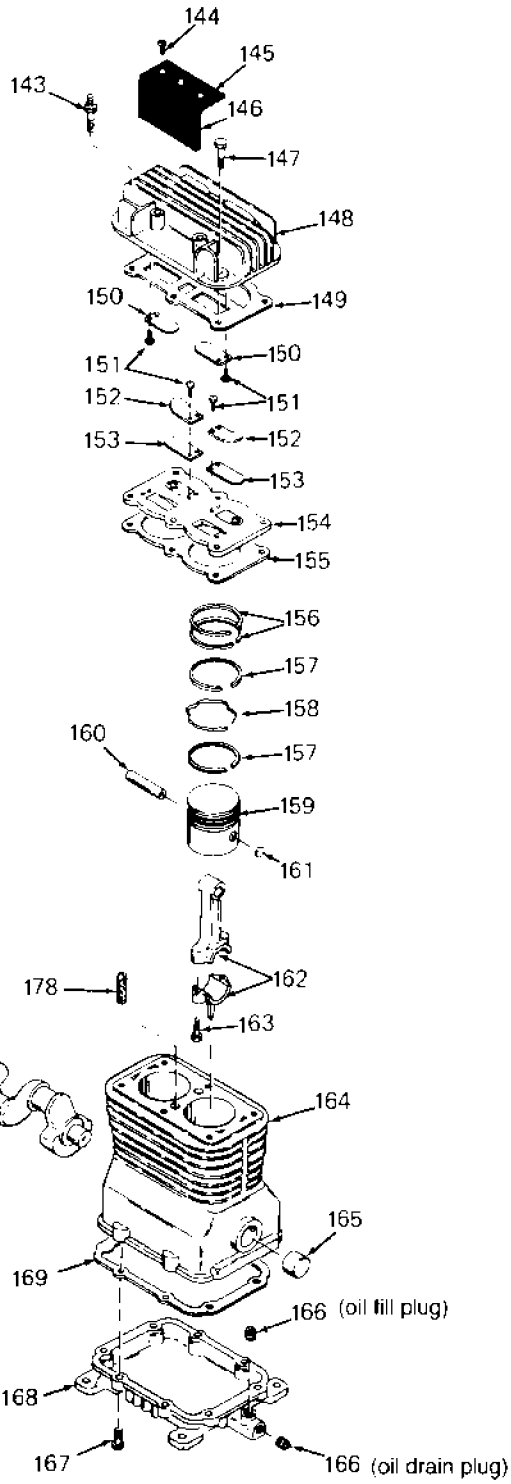

CAC-4029

Parts List for RA5E20AD Type 1

Item Number	Part Number	Description	Qty Required
1	000000-00	No Longer Available	1
2	CAC-323	BELTGUARD INSIDE	1
3	SSF-8113-ZN	NUT .375-16X.563 HEX	1
4	000000-00	No Longer Available	1
5	N076027SV	PUMP ASSEMBLY	1
6	265-17	FILTER FELT	1
7	265-18	RETAINER FILTER	1
8	5140123-08	SCREW	2
10	SSP-7812	ASSY NUT SLEEVE 1/2	2
11	000000-00	No Longer Available	1
12	TIA-4150	VALVE SAFETY 150 .25	1
13	Z-D23004	GAUGE 1.5OD 200PSI .	1
14	SSP-7811	ASSY NUT SLEEVE 1/4	1
15	000000-00	No Longer Available	1
16	KK-5020	KIT PRESSURE RELIEF	1
17	CAC-4296-1	REGULATOR 3PORT P2 L	1
18	D26889	ADAPTER .25 NPT X .2	1
19	N053094	NIPPLE	1
20	33821-00	BUSHING	1
20	438010040063	HEYCO BUSHINGS	1
21	CAC-95	MANIFOLD	1
22	A18885	GAUGE	1
23	SUDL-415-1	ASSY CORD POWER ST	1
24	SSW-7385	BUSHING STRAIN RELIE	1
26	000000-00	No Longer Available	1
27	000000-00	No Longer Available	1
28	SS-2072-1	NIPPLE .375 NPT X 1.	1

Parts List for RA5E20AD Type 1

Item Number	Part Number	Description	Qty Required
29	CAC-437-2	VALVE CHECK 1/2NPT X	1
30	SSF-928	SCREW .313-18X.875 H	4
31	CAC-1013	SCREW HOLD DOWN	1
32	000000-00	No Longer Available	1
33	CAC-1011	SPRING ELASTOMER	1
34	SSN-56-ZN	WASHER 1 X 11/32 X 1	1
35	N017772	LOCK WASHER	1
36	SS-2038-ZN	NUT .313-18 WING	1
37	000000-00	No Longer Available	1
38	CAC-1059	CLIP RETAINING	2
39	SUDL-6-1	STRIP RUBBER FOOT	1
40	CAC-60	BOLT .375-16X2.25 UN	2
41	000000-00	No Longer Available	2
42	SSF-8080-ZN	NUT .375-16 UNC-2B H	2
43	N286039	DRAIN VALVE	1
45	000000-00	No Longer Available	1
47	D21594	PIN MOTOR MOUNT OIL	1
48	D20659	MOTOR O/L BALLERINA	1
49	SUDL-65	KEY MOTOR SHAFT	1
50	C-PU-2861	PULLEY 6J-SEC 2.80 O	1
51	SS-391	SCREW .250-20 .625 S	1
52	C-BT-223	BELT 6J 39.0 EFF	1
53	D26742	SCREW #10-16 X .500	2
143	SSF-6627	STUD SHOULDER 3/8-16	2
144	5140123-08	SCREW	2
145	265-18	RETAINER FILTER	1
146	000000-00	No Longer Available	1