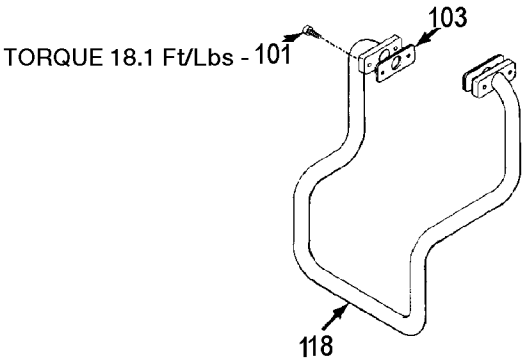

ABP-4900

TORQUE 18.1 Ft/Lbs - 101

101 - TORQUE 18.1 Ft/Lbs

101 - TORQUE 5.8 Ft/Lbs

TORQUE 18.1 Ft/Lbs - 114

101 - TORQUE 18.1 Ft/Lbs

101 - TORQUE 5.8 Ft/Lbs

101 - TORQUE 3.6 Ft/Lbs

TORQUE 18.1 Ft/Lbs

Parts List for RA5J60V2D Type 0

Item Number	Part Number	Description	Qty Required
1	N000323	VALVE GLOBE 200 PSI	1
2	A19715	VALVE CHECK 1/2NPT X	1
3	ABP-4900	PUMP	1
4	BT-226	BELT A-SEC 60.3 PITC	1
5	AC-0433	BELTGUARD INSIDE	1
6	AC-0434	BELTGUARD OUTSIDE	1
7	CAC-1004-2	BRACKET GUARD HEAD	1
8	000000-00	No Longer Available	1
9	000000-00	No Longer Available	1
11	000000-00	No Longer Available	1
12	5140110-49	PRESSURE SWITCH	1
13	000000-00	No Longer Available	1
14	SUDL-65	KEY MOTOR SHAFT	1
18	000000-00	No Longer Available	1
19	SS-559	SCREW .313-18X.375 S	1
20	000000-00	No Longer Available	1
21	000000-00	No Longer Available	1
22	N286039	DRAIN VALVE	1
24	SSF-3159	SCREW .375-16X2.00 H	1
25	000000-00	No Longer Available	1
26	SSF-8131	NUT SPEED 8AB U TYPE	1
27	SSF-8150	NUT .312-18 UNC HEX	1
28	SSF-953-ZN	SCREW #10X.625 HHW S	1
29	91895680	SCREW .250-20X.750 H	1
31	SS-8553	CONNECTOR BODY	1
32	000000-00	No Longer Available	1
33	000000-00	No Longer Available	1