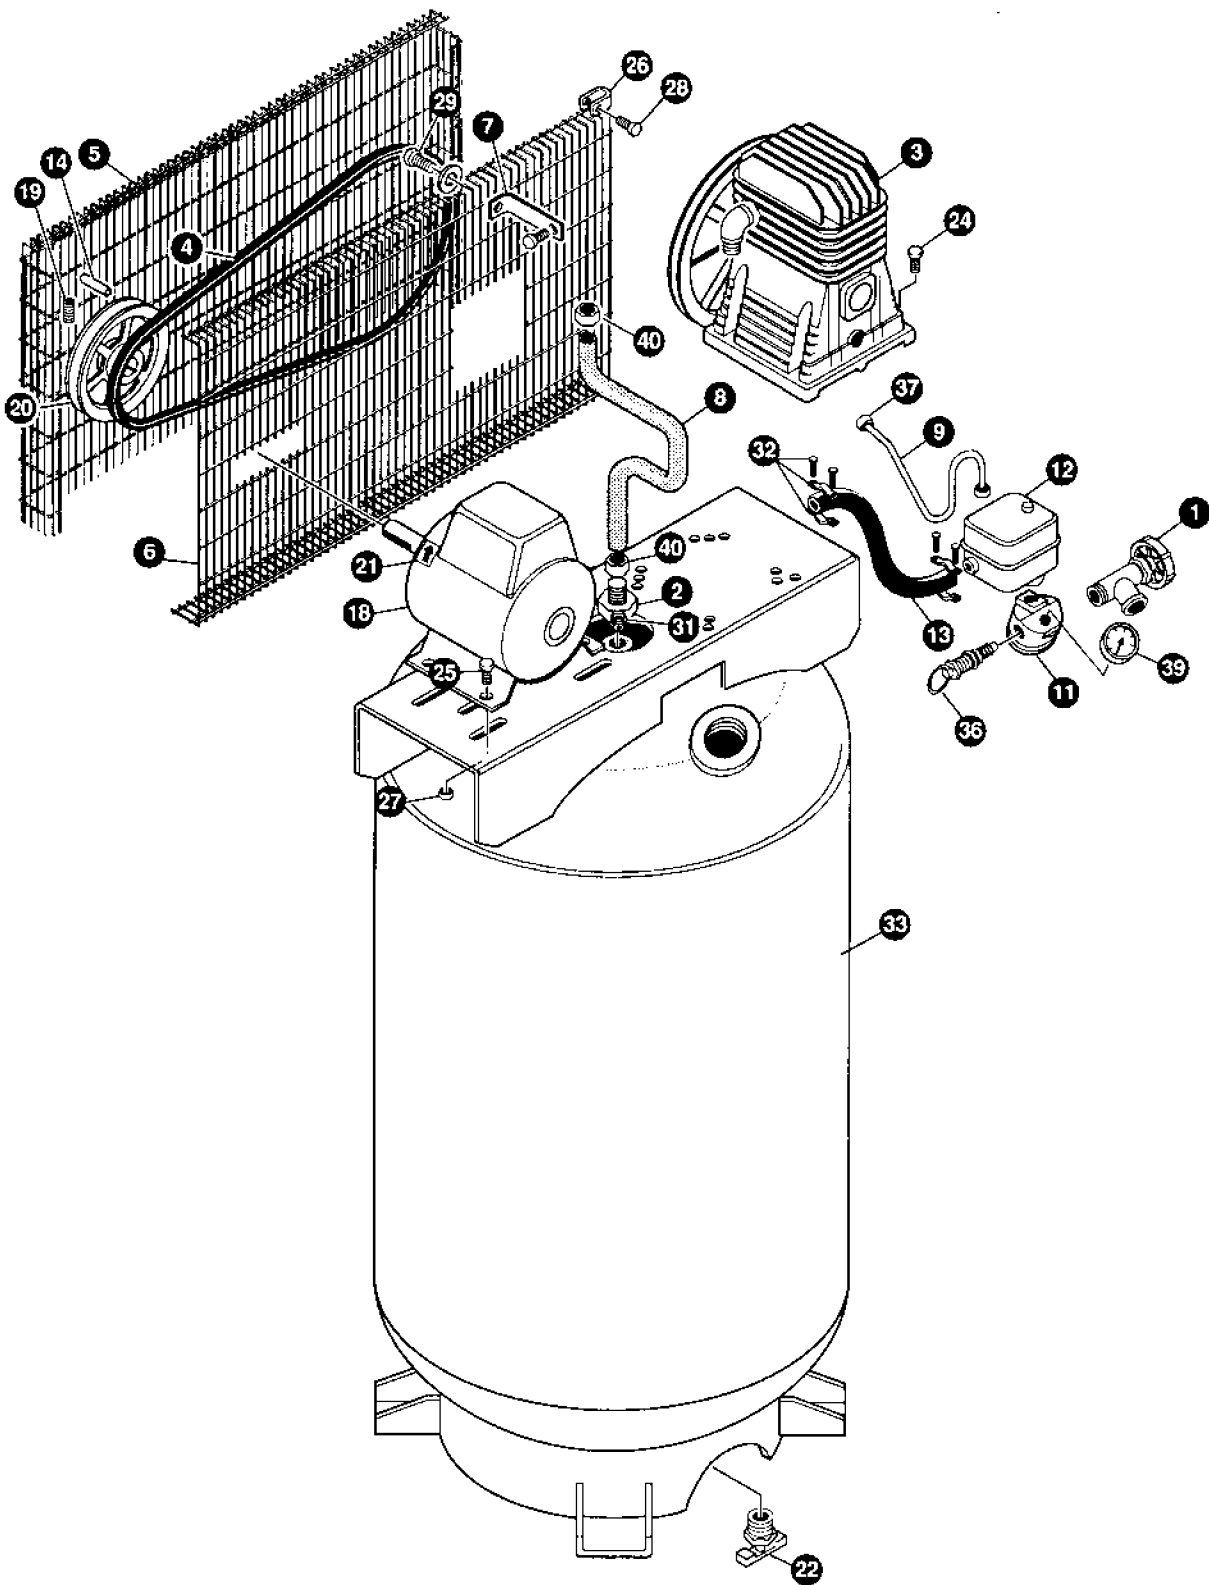

ABP-4900

TORQUE 18.1 Ft/Lbs - 101

101 - TORQUE 18.1 Ft/Lbs

101 - TORQUE 5.8 Ft/Lbs

TORQUE 18.1 Ft/Lbs - 114

101 - TORQUE 18.1 Ft/Lbs

101 - TORQUE 5.8 Ft/Lbs

101 - TORQUE 3.6 Ft/Lbs

TORQUE 18.1 Ft/Lbs

Parts List for RA5J60V2D Type 0

Item Number	Part Number	Description	Qty Required
1	N000323	VALVE GLOBE 200 PSI	1
2	A19715	VALVE CHECK 1/2NPT X	1
3	ABP-4900	PUMP	1
4	BT-226	BELT A-SEC 60.3 PITC	1
5	AC-0433	BELTGUARD INSIDE	1
6	AC-0434	BELTGUARD OUTSIDE	1
7	CAC-1004-2	BRACKET GUARD HEAD	1
8	000000-00	No Longer Available	1
9	000000-00	No Longer Available	1
11	000000-00	No Longer Available	1
12	5140110-49	PRESSURE SWITCH	1
13	000000-00	No Longer Available	1
14	SUDL-65	KEY MOTOR SHAFT	1
18	000000-00	No Longer Available	1
19	SS-559	SCREW .313-18X.375 S	1
20	000000-00	No Longer Available	1
21	000000-00	No Longer Available	1
22	N286039	DRAIN VALVE	1
24	SSF-3159	SCREW .375-16X2.00 H	1
25	000000-00	No Longer Available	1
26	SSF-8131	NUT SPEED 8AB U TYPE	1
27	SSF-8150	NUT .312-18 UNC HEX	1
28	SSF-953-ZN	SCREW #10X.625 HHW S	1
29	91895680	SCREW .250-20X.750 H	1
31	SS-8553	CONNECTOR BODY	1
32	000000-00	No Longer Available	1
33	000000-00	No Longer Available	1