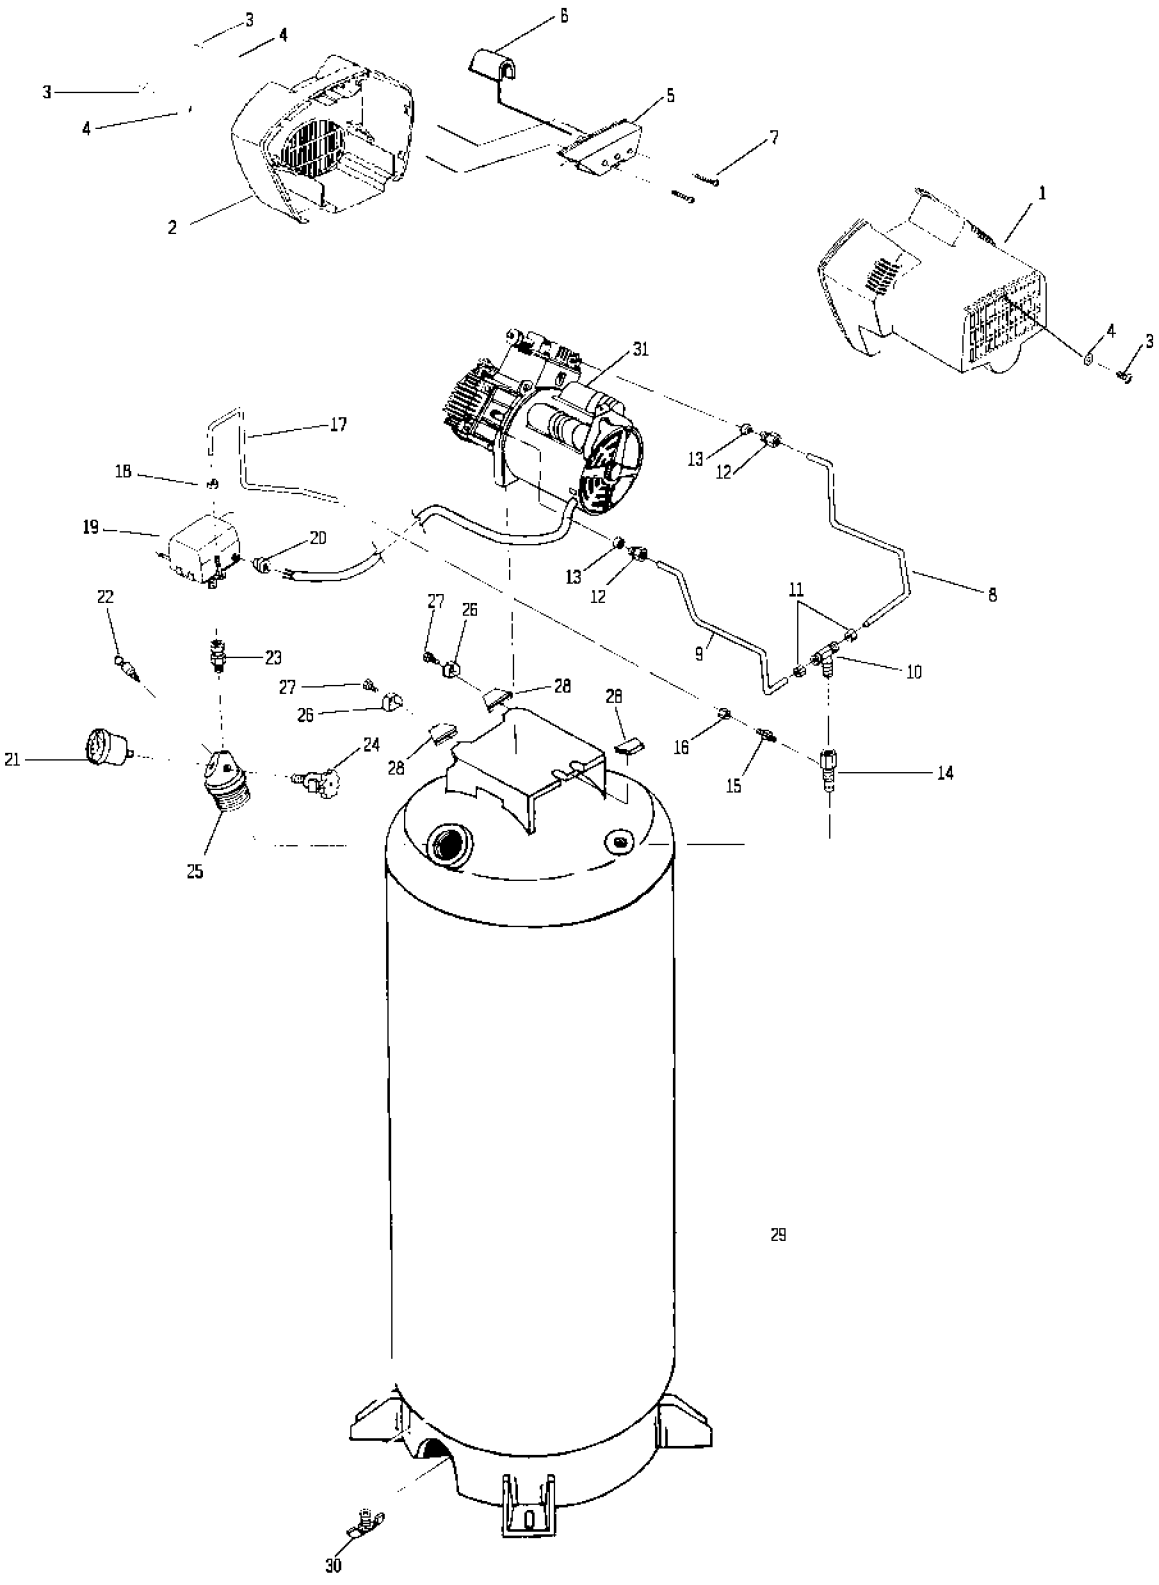

# ACG-4000-1

Key #	TORQUE
12	7 TO 10 FT. LBS.
18	85 TO 90 FT. LBS.
20	75 TO 90 IN. LBS.
* TORQUE WRENCH MUST BE USED	

## Parts List for RAC500TVE60V Type 0

Item Number	Part Number	Description	Qty Required
1	DAC-243	SHROUD REAR TWIN CYL	1
2	DAC-244	SHROUD FRONT TWIN CY	1
3	000000-00	No Longer Available	1
4	SSG-3102	ORING .176 X .070 IS	3
5	ACG-13	COVER INTAKE MUFFLER	1
6	ACG-12	ELEMENT FILTER INTAK	1
7	SSF-554	SCREW #10-14X2.50 PA	2
8	000000-00	No Longer Available	1
9	ACG-41	TUBE OUTLET 60G RIGH	1
10	000000-00	No Longer Available	1
11	SSP-7812	ASSY NUT SLEEVE 1/2	2
12	SSF-550	NUT .750-16 UNF COMP	2
13	CAC-1120	SLEEVE SILICONE	2
14	000000-00	No Longer Available	1
15	SS-8553	CONNECTOR BODY	1
16	SSP-7811	ASSY NUT SLEEVE 1/4	1
17	ACG-58	TUBE PRESSURE RELIEF	1
18	SSP-7811	ASSY NUT SLEEVE 1/4	1
19	000000-00	No Longer Available	1
20	33821-00	BUSHING	1
20	438010040063	HEYCO BUSHINGS	1
21	GA-360-B	GAUGE 300 PSI BACK M	1
22	TIA-4150	VALVE SAFETY 150 .25	1
23	000000-00	No Longer Available	1
24	N000323	VALVE GLOBE 200 PSI	1
25	000000-00	No Longer Available	1
26	ACG-18	CUP SADDLE MOUNT	2