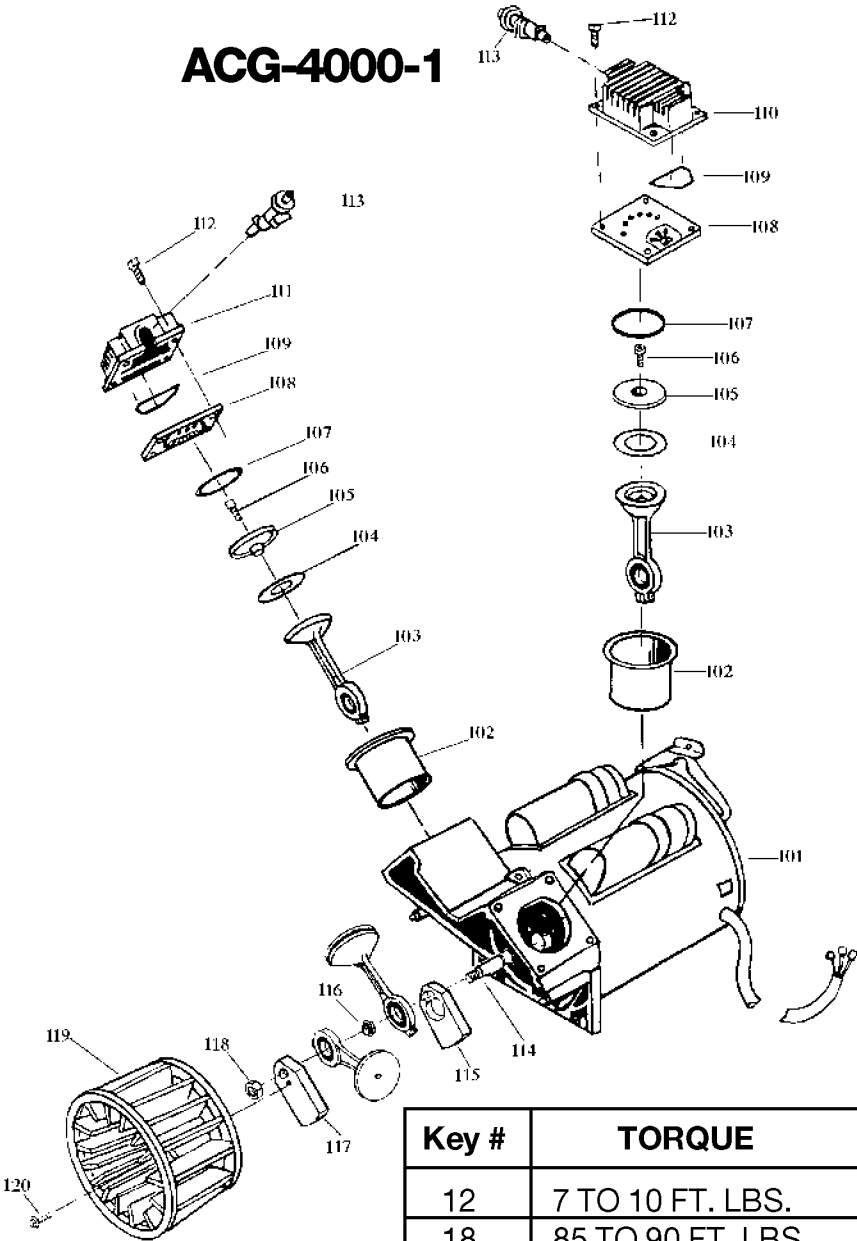

# ACG-4000-1

Key #	TORQUE
12	7 TO 10 FT. LBS.
18	85 TO 90 FT. LBS.
20	75 TO 90 IN. LBS.
* TORQUE WRENCH MUST BE USED	

## Parts List for RAC500TVE60V Type 0

Item Number	Part Number	Description	Qty Required
1	DAC-243	SHROUD REAR TWIN CYL	1
2	DAC-244	SHROUD FRONT TWIN CY	1
3	000000-00	No Longer Available	1
4	SSG-3102	ORING .176 X .070 IS	3
5	ACG-13	COVER INTAKE MUFFLER	1
6	ACG-12	ELEMENT FILTER INTAK	1
7	SSF-554	SCREW #10-14X2.50 PA	2
8	000000-00	No Longer Available	1
9	ACG-41	TUBE OUTLET 60G RIGH	1
10	000000-00	No Longer Available	1
11	SSP-7812	ASSY NUT SLEEVE 1/2	2
12	SSF-550	NUT .750-16 UNF COMP	2
13	CAC-1120	SLEEVE SILICONE	2
14	000000-00	No Longer Available	1
15	SS-8553	CONNECTOR BODY	1
16	SSP-7811	ASSY NUT SLEEVE 1/4	1
17	ACG-58	TUBE PRESSURE RELIEF	1
18	SSP-7811	ASSY NUT SLEEVE 1/4	1
19	000000-00	No Longer Available	1
20	33821-00	BUSHING	1
20	438010040063	HEYCO BUSHINGS	1
21	GA-360-B	GAUGE 300 PSI BACK M	1
22	TIA-4150	VALVE SAFETY 150 .25	1
23	000000-00	No Longer Available	1
24	N000323	VALVE GLOBE 200 PSI	1
25	000000-00	No Longer Available	1
26	ACG-18	CUP SADDLE MOUNT	2