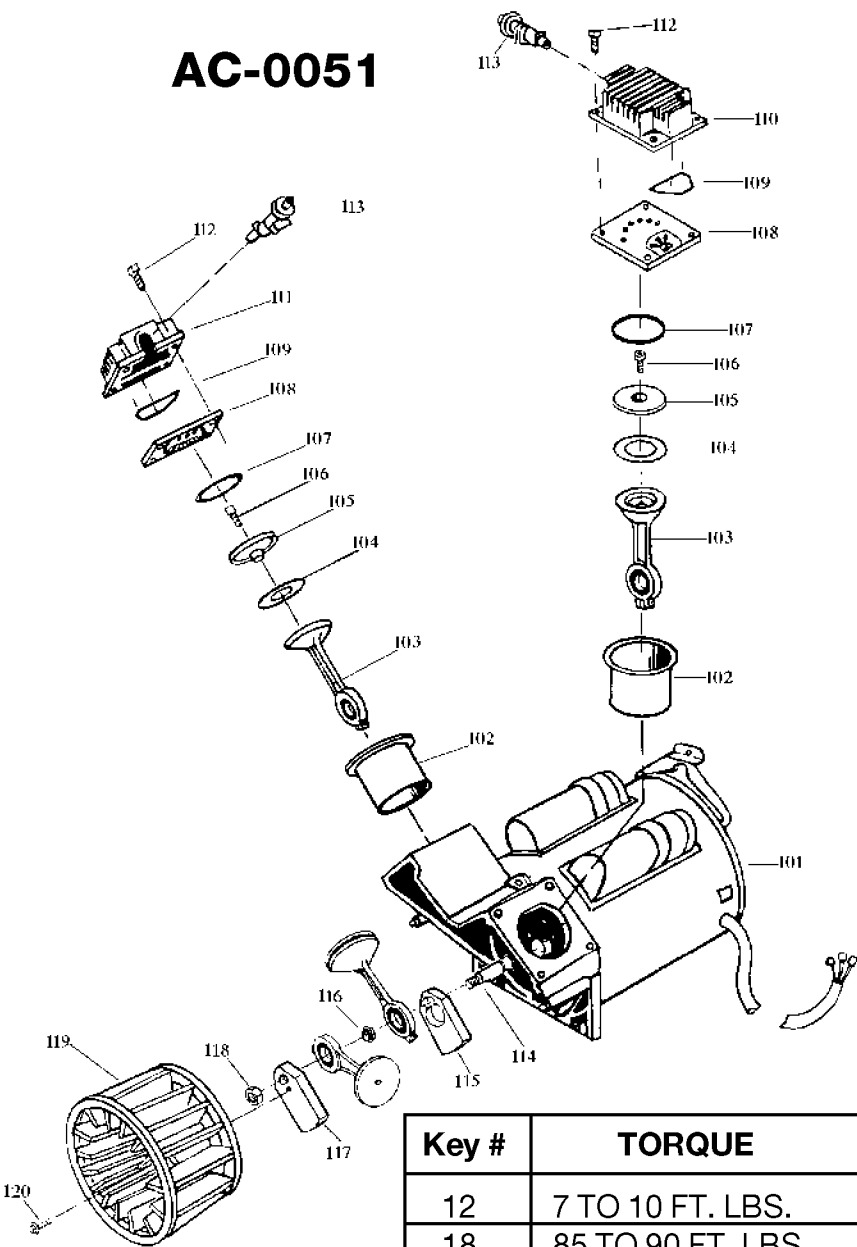

# AC-0051

Key #	TORQUE
12	7 TO 10 FT. LBS.
18	85 TO 90 FT. LBS.
20	75 TO 90 IN. LBS.
* TORQUE WRENCH MUST BE USED	

## Parts List for RAC500TVE60V Type 1

Item Number	Part Number	Description	Qty Required
1	DAC-243	SHROUD REAR TWIN CYL	1
2	DAC-244	SHROUD FRONT TWIN CY	1
3	SSF-553-1	SCREW #10-24X.563 TH	3
4	SSG-3102	ORING .176 X .070 IS	3
5	ACG-13	COVER INTAKE MUFFLER	1
6	ACG-12	ELEMENT FILTER INTAK	1
7	SSF-554	SCREW #10-14X2.50 PA	2
8	AC-0057	TUBE OUTLET .375OD A	1
9	AC-0052	TUBE OUTLET .375OD A	1
10	000000-00	No Longer Available	1
11	SSP-7812	ASSY NUT SLEEVE 1/2	2
12	SSF-550	NUT .750-16 UNF COMP	2
13	CAC-1120	SLEEVE SILICONE	2
14	A19711	VALVE CHECK 1/2NPT X	1
15	SS-8553	CONNECTOR BODY	1
16	SSP-7811	ASSY NUT SLEEVE 1/4	1
17	ACG-58	TUBE PRESSURE RELIEF	1
18	SSP-7811	ASSY NUT SLEEVE 1/4	1
19	000000-00	No Longer Available	1
20	33821-00	BUSHING	1
20	438010040063	HEYCO BUSHINGS	1
21	GA-360-B	GAUGE 300 PSI BACK M	1
22	TIA-4150	VALVE SAFETY 150 .25	1
23	000000-00	No Longer Available	1
24	N000323	VALVE GLOBE 200 PSI	1
25	000000-00	No Longer Available	1
26	ACG-18	CUP SADDLE MOUNT	2