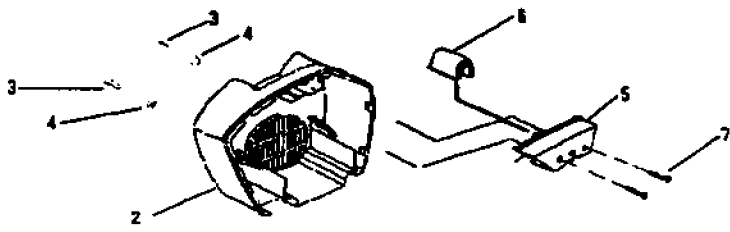

# AC-0051

Key #	TORQUE
12	7 TO 10 FT. LBS.
18	85 TO 90 FT. LBS.
20	75 TO 90 IN. LBS.
* TORQUE WRENCH MUST BE USED	

## Parts List for RAC500TVE60V Type 1

Item Number	Part Number	Description	Qty Required
1	DAC-243	SHROUD REAR TWIN CYL	1
2	DAC-244	SHROUD FRONT TWIN CY	1
3	SSF-553-1	SCREW #10-24X.563 TH	3
4	SSG-3102	ORING .176 X .070 IS	3
5	ACG-13	COVER INTAKE MUFFLER	1
6	ACG-12	ELEMENT FILTER INTAK	1
7	SSF-554	SCREW #10-14X2.50 PA	2
8	AC-0057	TUBE OUTLET .375OD A	1
9	AC-0052	TUBE OUTLET .375OD A	1
10	000000-00	No Longer Available	1
11	SSP-7812	ASSY NUT SLEEVE 1/2	2
12	SSF-550	NUT .750-16 UNF COMP	2
13	CAC-1120	SLEEVE SILICONE	2
14	A19711	VALVE CHECK 1/2NPT X	1
15	SS-8553	CONNECTOR BODY	1
16	SSP-7811	ASSY NUT SLEEVE 1/4	1
17	ACG-58	TUBE PRESSURE RELIEF	1
18	SSP-7811	ASSY NUT SLEEVE 1/4	1
19	000000-00	No Longer Available	1
20	33821-00	BUSHING	1
20	438010040063	HEYCO BUSHINGS	1
21	GA-360-B	GAUGE 300 PSI BACK M	1
22	TIA-4150	VALVE SAFETY 150 .25	1
23	000000-00	No Longer Available	1
24	N000323	VALVE GLOBE 200 PSI	1
25	000000-00	No Longer Available	1
26	ACG-18	CUP SADDLE MOUNT	2