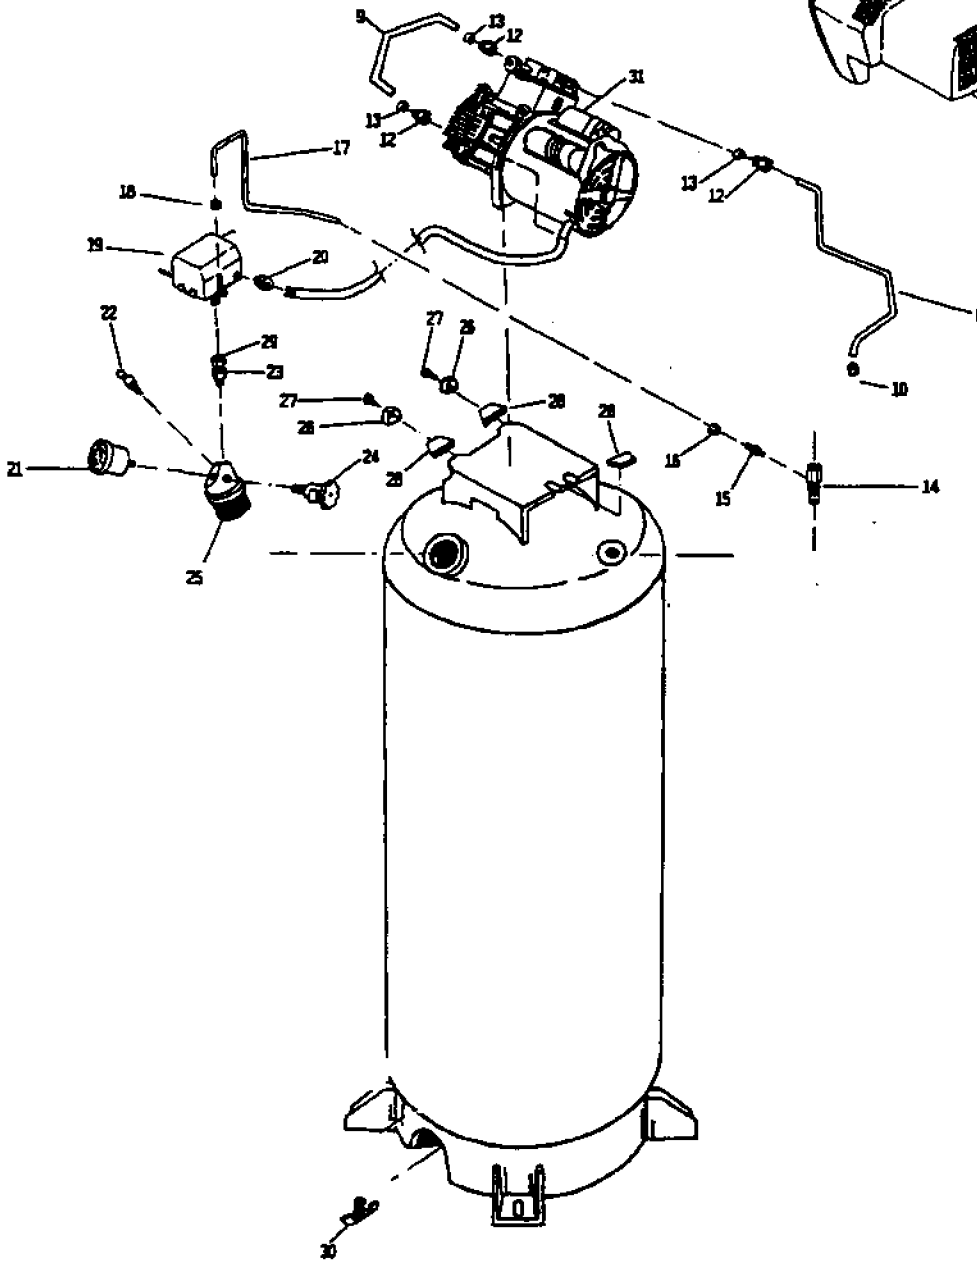

## Parts List for RAC500TVE60V Type 1

Item Number	Part Number	Description	Qty Required
1	DAC-243	SHROUD REAR TWIN CYL	1
2	DAC-244	SHROUD FRONT TWIN CY	1
3	SSF-553-1	SCREW #10-24X.563 TH	3
4	SSG-3102	ORING .176 X .070 IS	3
5	ACG-13	COVER INTAKE MUFFLER	1
6	ACG-12	ELEMENT FILTER INTAK	1
7	SSF-554	SCREW #10-14X2.50 PA	2
8	AC-0057	TUBE OUTLET .375OD A	1
9	AC-0052	TUBE OUTLET .375OD A	1
10	000000-00	No Longer Available	1
11	SSP-7812	ASSY NUT SLEEVE 1/2	2
12	SSF-550	NUT .750-16 UNF COMP	2
13	CAC-1120	SLEEVE SILICONE	2
14	A19711	VALVE CHECK 1/2NPT X	1
15	SS-8553	CONNECTOR BODY	1
16	SSP-7811	ASSY NUT SLEEVE 1/4	1
17	ACG-58	TUBE PRESSURE RELIEF	1
18	SSP-7811	ASSY NUT SLEEVE 1/4	1
19	000000-00	No Longer Available	1
20	33821-00	BUSHING	1
20	438010040063	HEYCO BUSHINGS	1
21	GA-360-B	GAUGE 300 PSI BACK M	1
22	TIA-4150	VALVE SAFETY 150 .25	1
23	000000-00	No Longer Available	1
24	N000323	VALVE GLOBE 200 PSI	1
25	000000-00	No Longer Available	1
26	ACG-18	CUP SADDLE MOUNT	2

## Parts List for RAC500TVE60V Type 1

Item Number	Part Number	Description	Qty Required
27	SSF-990	SCREW .250-20X1.25 U	2
28	ACG-19	ISOLATOR 3 POINT MOU	3
29	000000-00	No Longer Available	1
30	N286039	DRAIN VALVE	1
31	000000-00	No Longer Available	1
101	000000-00	No Longer Available	1
102	A02743	KIT CONNECTING ROD	1
103	A02743	KIT CONNECTING ROD	1
104	A02743	KIT CONNECTING ROD	1
105	ACG-29	CAP CONNECTING ROD C	2
106	SSF-3158-1	SCREW #10-24X.750 TH	2
107	SSG-8156	ORING 2.759/2.719ID	2
108	000000-00	No Longer Available	2
109	ACG-45	ORING P/L HEAD	2
110	000000-00	No Longer Available	1
111	000000-00	No Longer Available	1
112	SSF-990	SCREW .250-20X1.25 U	8
113	ACG-11	MUFFLER INTAKE 2 CYL	2
114	ACG-8	PIN ECCENTRIC	1
115	000000-00	No Longer Available	1
116	ACG-9	WASHER ALIGN	1
117	000000-00	No Longer Available	1
118	ACG-23	NUT .500-20 UNF-2A H	1
119	ACG-22	FAN RADIAL 6.0 OD	1
120	39124607	SCREW .250-20X.625 H	1
856	A02743	KIT CONNECTING ROD	1
856	KK-4315	KIT VALVE REPLACEMEN	1