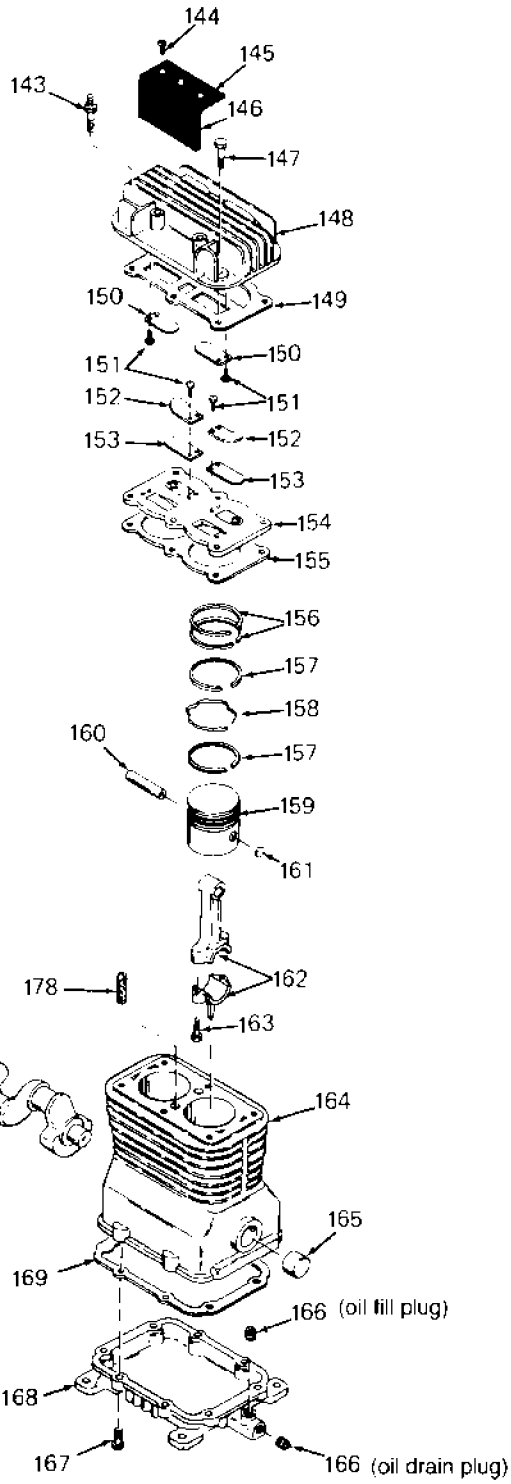

CAC-4029

Parts List for RAC5E20AD Type 1

Item Number	Part Number	Description	Qty Required
1	000000-00	No Longer Available	1
2	CAC-323	BELTGUARD INSIDE	1
3	SSF-8113-ZN	NUT .375-16X.563 HEX	1
4	000000-00	No Longer Available	1
5	N076027SV	PUMP ASSEMBLY	1
6	265-17	FILTER FELT	1
7	265-18	RETAINER FILTER	1
8	5140123-08	SCREW	2
10	SSP-7812	ASSY NUT SLEEVE 1/2	2
11	000000-00	No Longer Available	1
12	TIA-4150	VALVE SAFETY 150 .25	1
13	Z-D23004	GAUGE 1.5OD 200PSI .	1
14	SSP-7811	ASSY NUT SLEEVE 1/4	1
15	000000-00	No Longer Available	1
16	KK-5020	KIT PRESSURE RELIEF	1
17	CAC-4296-1	REGULATOR 3PORT P2 L	1
18	D26889	ADAPTER .25 NPT X .2	1
19	N053094	NIPPLE	1
20	33821-00	BUSHING	1
20	438010040063	HEYCO BUSHINGS	1
21	CAC-95	MANIFOLD	1
22	A18885	GAUGE	1
23	SUDL-415-1	ASSY CORD POWER ST	1
24	SSW-7385	BUSHING STRAIN RELIE	1
26	000000-00	No Longer Available	1
27	000000-00	No Longer Available	1
28	SS-2072-1	NIPPLE .375 NPT X 1.	1

Parts List for RAC5E20AD Type 1

Item Number	Part Number	Description	Qty Required
29	CAC-437-2	VALVE CHECK 1/2NPT X	1
30	SSF-928	SCREW .313-18X.875 H	4
31	CAC-1013	SCREW HOLD DOWN	1
32	000000-00	No Longer Available	1
33	CAC-1011	SPRING ELASTOMER	1
34	SSN-56-ZN	WASHER 1 X 11/32 X 1	1
35	N017772	LOCK WASHER	1
36	SS-2038-ZN	NUT .313-18 WING	1
37	000000-00	No Longer Available	1
38	CAC-1059	CLIP RETAINING	2
39	SUDL-6-1	STRIP RUBBER FOOT	1
40	CAC-60	BOLT .375-16X2.25 UN	2
41	000000-00	No Longer Available	2
42	SSF-8080-ZN	NUT .375-16 UNC-2B H	2
43	N286039	DRAIN VALVE	1
45	000000-00	No Longer Available	1
47	D21594	PIN MOTOR MOUNT OIL	1
48	D20659	MOTOR O/L BALLERINA	1
49	SUDL-65	KEY MOTOR SHAFT	1
50	C-PU-2861	PULLEY 6J-SEC 2.80 O	1
51	SS-391	SCREW .250-20 .625 S	1
52	C-BT-223	BELT 6J 39.0 EFF	1
53	D26742	SCREW #10-16 X .500	2
143	SSF-6627	STUD SHOULDER 3/8-16	2
144	5140123-08	SCREW	2
145	265-18	RETAINER FILTER	1
146	000000-00	No Longer Available	1