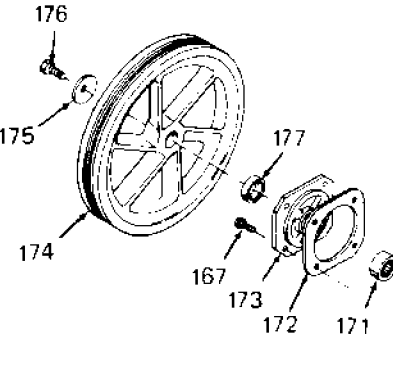

CAC-4029

Parts List for RAC5E20AD Type 1

Item Number	Part Number	Description	Qty Required
1	000000-00	No Longer Available	1
2	CAC-323	BELTGUARD INSIDE	1
3	SSF-8113-ZN	NUT .375-16X.563 HEX	1
4	000000-00	No Longer Available	1
5	N076027SV	PUMP ASSEMBLY	1
6	265-17	FILTER FELT	1
7	265-18	RETAINER FILTER	1
8	5140123-08	SCREW	2
10	SSP-7812	ASSY NUT SLEEVE 1/2	2
11	000000-00	No Longer Available	1
12	TIA-4150	VALVE SAFETY 150 .25	1
13	Z-D23004	GAUGE 1.5OD 200PSI .	1
14	SSP-7811	ASSY NUT SLEEVE 1/4	1
15	000000-00	No Longer Available	1
16	KK-5020	KIT PRESSURE RELIEF	1
17	CAC-4296-1	REGULATOR 3PORT P2 L	1
18	D26889	ADAPTER .25 NPT X .2	1
19	N053094	NIPPLE	1
20	33821-00	BUSHING	1
20	438010040063	HEYCO BUSHINGS	1
21	CAC-95	MANIFOLD	1
22	A18885	GAUGE	1
23	SUDL-415-1	ASSY CORD POWER ST	1
24	SSW-7385	BUSHING STRAIN RELIE	1
26	000000-00	No Longer Available	1
27	000000-00	No Longer Available	1
28	SS-2072-1	NIPPLE .375 NPT X 1.	1

Parts List for RAC5E20AD Type 1

Item Number	Part Number	Description	Qty Required
29	CAC-437-2	VALVE CHECK 1/2NPT X	1
30	SSF-928	SCREW .313-18X.875 H	4
31	CAC-1013	SCREW HOLD DOWN	1
32	000000-00	No Longer Available	1
33	CAC-1011	SPRING ELASTOMER	1
34	SSN-56-ZN	WASHER 1 X 11/32 X 1	1
35	N017772	LOCK WASHER	1
36	SS-2038-ZN	NUT .313-18 WING	1
37	000000-00	No Longer Available	1
38	CAC-1059	CLIP RETAINING	2
39	SUDL-6-1	STRIP RUBBER FOOT	1
40	CAC-60	BOLT .375-16X2.25 UN	2
41	000000-00	No Longer Available	2
42	SSF-8080-ZN	NUT .375-16 UNC-2B H	2
43	N286039	DRAIN VALVE	1
45	000000-00	No Longer Available	1
47	D21594	PIN MOTOR MOUNT OIL	1
48	D20659	MOTOR O/L BALLERINA	1
49	SUDL-65	KEY MOTOR SHAFT	1
50	C-PU-2861	PULLEY 6J-SEC 2.80 O	1
51	SS-391	SCREW .250-20 .625 S	1
52	C-BT-223	BELT 6J 39.0 EFF	1
53	D26742	SCREW #10-16 X .500	2
143	SSF-6627	STUD SHOULDER 3/8-16	2
144	5140123-08	SCREW	2
145	265-18	RETAINER FILTER	1
146	000000-00	No Longer Available	1