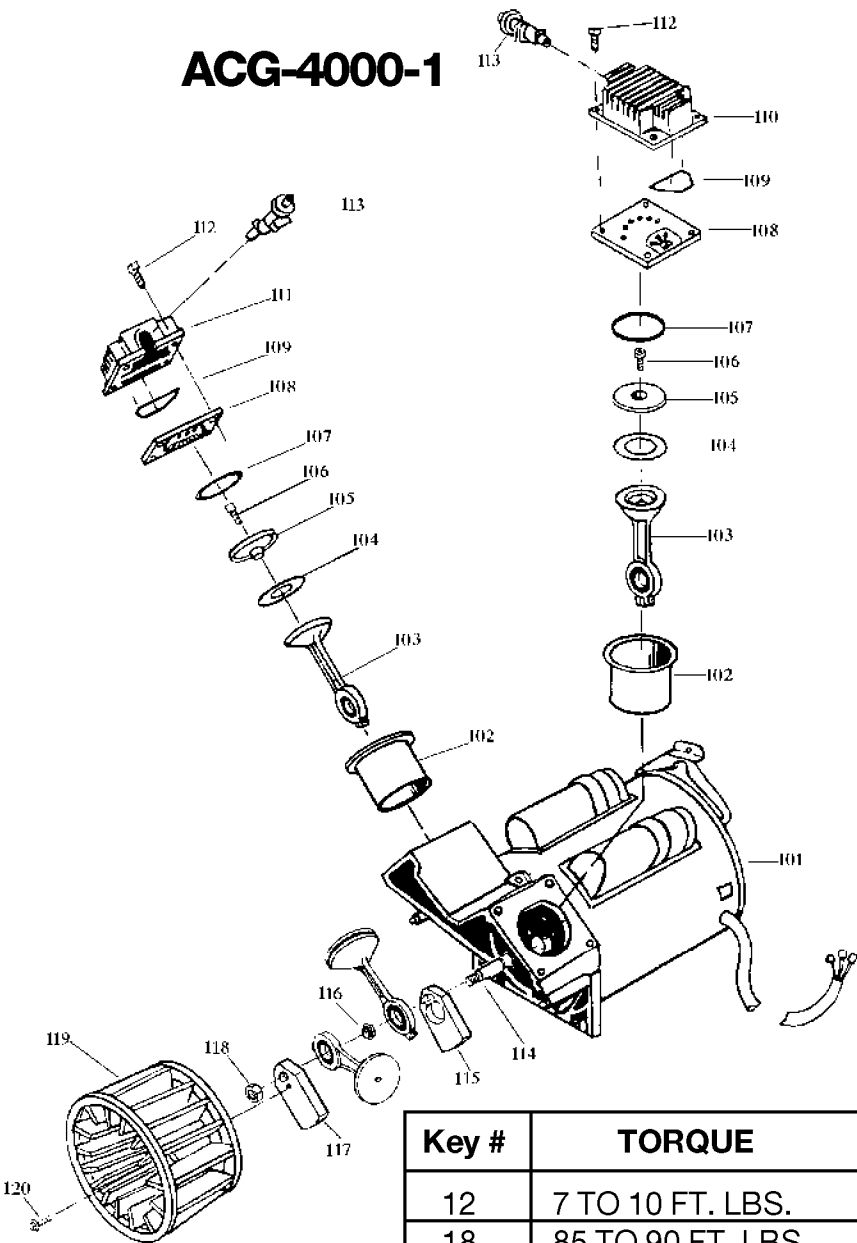

# ACG-4000-1

Key #	TORQUE
12	7 TO 10 FT. LBS.
18	85 TO 90 FT. LBS.
20	75 TO 90 IN. LBS.
* TORQUE WRENCH MUST BE USED	

## Parts List for RAD500TVE60V-2 Type 0

Item Number	Part Number	Description	Qty Required
1	DAC-243	SHROUD REAR TWIN CYL	1
2	DAC-244	SHROUD FRONT TWIN CY	1
3	000000-00	No Longer Available	1
4	SSG-3102	ORING .176 X .070 IS	3
5	ACG-13	COVER INTAKE MUFFLER	1
6	ACG-12	ELEMENT FILTER INTAK	1
7	SSF-554	SCREW #10-14X2.50 PA	2
8	000000-00	No Longer Available	1
9	ACG-41	TUBE OUTLET 60G RIGH	1
10	SSP-476	TEE 1/2 X 3/8 NPT	1
11	SSP-7812	ASSY NUT SLEEVE 1/2	2
12	SSF-550	NUT .750-16 UNF COMP	2
13	CAC-1369	SLEEVE SILICONE FOR	2
14	000000-00	No Longer Available	1
15	SS-8553	CONNECTOR BODY	1
16	SSP-7811	ASSY NUT SLEEVE 1/4	1
17	ACG-58	TUBE PRESSURE RELIEF	1
18	SSP-7811	ASSY NUT SLEEVE 1/4	1
19	000000-00	No Longer Available	1
20	SSW-7367	BUSHING STRAIN RELIE	1
21	Z-GA-360	GAUGE 300 PSI BACK M	1
22	TIA-4150	VALVE SAFETY 150 .25	1
23	000000-00	No Longer Available	1
24	SSV-6-B	VALVE GLOBE 200 PSI	1
25	000000-00	No Longer Available	1
26	ACG-18	CUP SADDLE MOUNT	2
27	SSF-990	SCREW .250-20X1.25 U	2