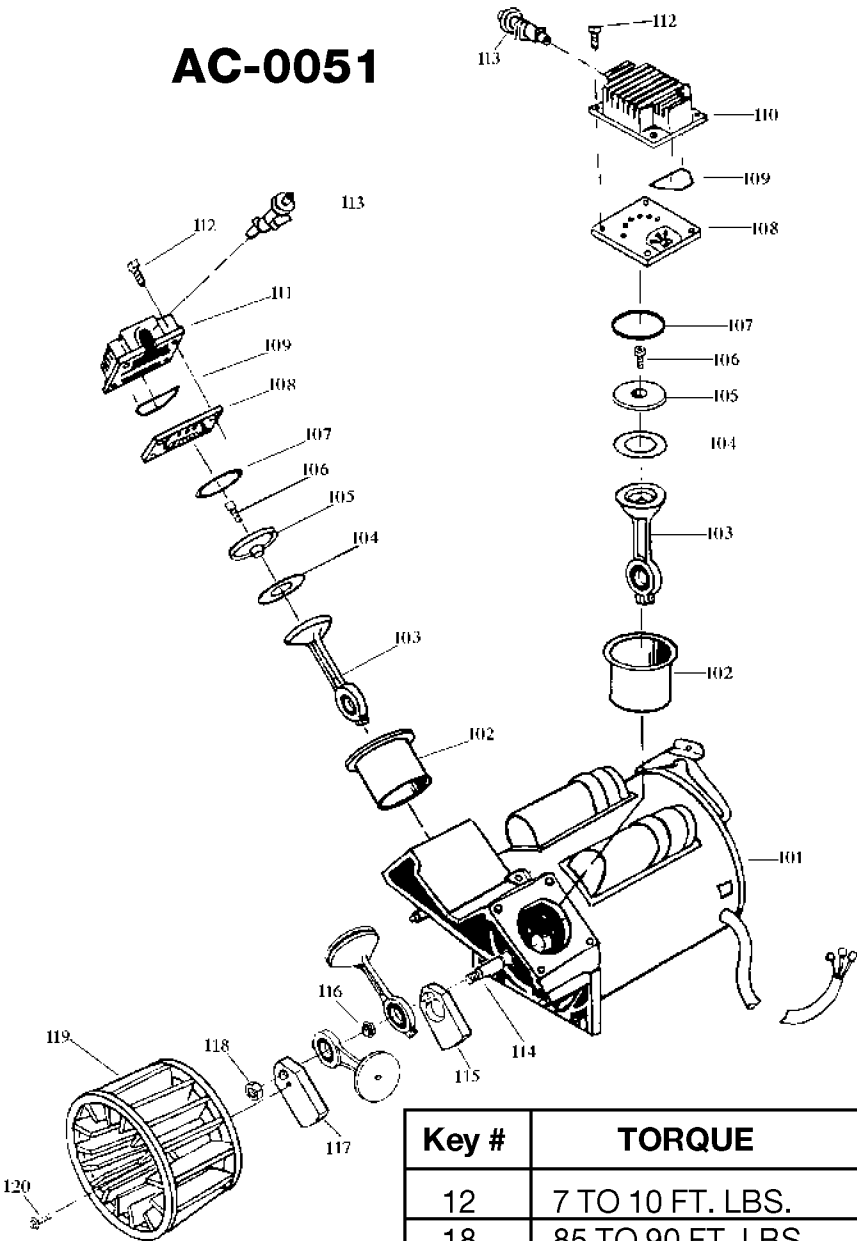

AC-0051

Key #	TORQUE
12	7 TO 10 FT. LBS.
18	85 TO 90 FT. LBS.
20	75 TO 90 IN. LBS.
* TORQUE WRENCH MUST BE USED	

Parts List for RAD500TVE60V-2 Type 1

Item Number	Part Number	Description	Qty Required
1	DAC-243	SHROUD REAR TWIN CYL	1
2	DAC-244	SHROUD FRONT TWIN CY	1
3	SSF-553-1	SCREW #10-24X.563 TH	3
4	SSG-3102	ORING .176 X .070 IS	3
5	ACG-13	COVER INTAKE MUFFLER	1
6	ACG-12	ELEMENT FILTER INTAK	1
7	SSF-554	SCREW #10-14X2.50 PA	2
8	000000-00	No Longer Available	1
9	ACG-41	TUBE OUTLET 60G RIGH	1
10	SSP-476	TEE 1/2 X 3/8 NPT	1
11	SSP-7812	ASSY NUT SLEEVE 1/2	2
12	SSF-550	NUT .750-16 UNF COMP	2
13	CAC-1369	SLEEVE SILICONE FOR	2
14	A19711	VALVE CHECK 1/2NPT X	1
15	SS-8553	CONNECTOR BODY	1
16	SSP-7811	ASSY NUT SLEEVE 1/4	1
17	ACG-58	TUBE PRESSURE RELIEF	1
18	SSP-7811	ASSY NUT SLEEVE 1/4	1
19	Z-CAC-4221-3	SWITCH PRES 1PORT 10	1
20	SSW-7367	BUSHING STRAIN RELIE	1
21	Z-GA-360	GAUGE 300 PSI BACK M	1
22	TIA-4150	VALVE SAFETY 150 .25	1
23	K-0609	KIT MANIFOLD 2NPT 60	1
24	SSV-6-B	VALVE GLOBE 200 PSI	1
25	K-0609	KIT MANIFOLD 2NPT 60	1
26	ACG-18	CUP SADDLE MOUNT	2
27	SSF-990	SCREW .250-20X1.25 U	2