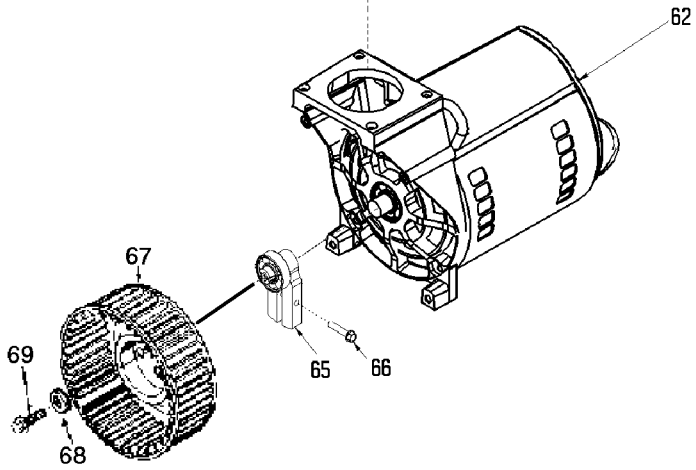

Assemble connecting rod so that the outside of rod is flush with outside of bearing.

Position Locating Marks Towards Motor

KEY NO.	TORQUE
55	7 to 10 Ft. Lbs.
56	7 to 10 Ft. Lbs.
66	100 to 120 In. Lbs.
69	80 to 100 In. Lbs.
◆	42 to 48 In. Lbs.

KEY NO.	TORQUE
5	50 to 60 In. Lbs
30	100 to 120 In. Lbs.
36	60 to 75 In. Lbs.

Parts List for RAF3530 Type 1

Item Number	Part Number	Description	Qty Required
1	000000-00	No Longer Available	1
2	000000-00	No Longer Available	1
3	CAC-1121	BRACKET SHROUD	2
4	CAC-1080	TRAY TOOL	1
5	038738-00	NUT	2
12	000000-00	No Longer Available	1
13	CAC-61	RING PANEL MOUNTING	1
14	AC-0009-1	GAUGE RIGHT HAND	1
15	Z-AC-0010-1	GAUGE LEFT HAND	1
16	AC-0027-2	STANDPIPE BRASS MALE	1
17	SSP-480	NIPPLE 1/4-18 NPT X	1
18	A19711	VALVE CHECK 1/2NPT X	1
20	AC-0007	REGULATOR 4PORT P1P2	1
21	97503734	VALVE SAFETY 150 .12	1
22	D26889	ADAPTER .25 NPT X .2	1
23	SSP-7813	ASSY NUT SLEEVE 3/8	1
24	5140112-18	PRESSURE SWITCH	1
25	SS-8553	CONNECTOR BODY	1
26	SSP-7811	ASSY NUT SLEEVE 1/4	2
27	AC-0160	TUBE PRES REL .250OD	1
28	SUDL-413-2	ASSY CORD POWER ST	1
29	AC-0125	TUBE OUTLET .375OD A	1
30	SSP-7821-1	NUT .563-18 UNF HEX	3
31	SSG-3105	ORING 306/296ID 073/	1
32	91895680	SCREW .250-20X.750 H	2
33	ACG-18	CUP SADDLE MOUNT	2
35	ACG-19	ISOLATOR 3 POINT MOU	3

Parts List for RAF3530 Type 1

Item Number	Part Number	Description	Qty Required
70	SSF-3158-1	SCREW #10-24X.750 TH	1
71	KK-4835	KIT CONNECTING ROD L	1
72	KK-4835	KIT CONNECTING ROD L	1
856	KK-5018	KIT FAN	1
856	SST-5314-1	BUMPER RECESS RUBBER	1
856	KK-4981	KIT MUFFLER FILTER	1
856	K-0650	KIT COMP RING REPLAC	1
856	KK-4835	KIT CONNECTING ROD L	1