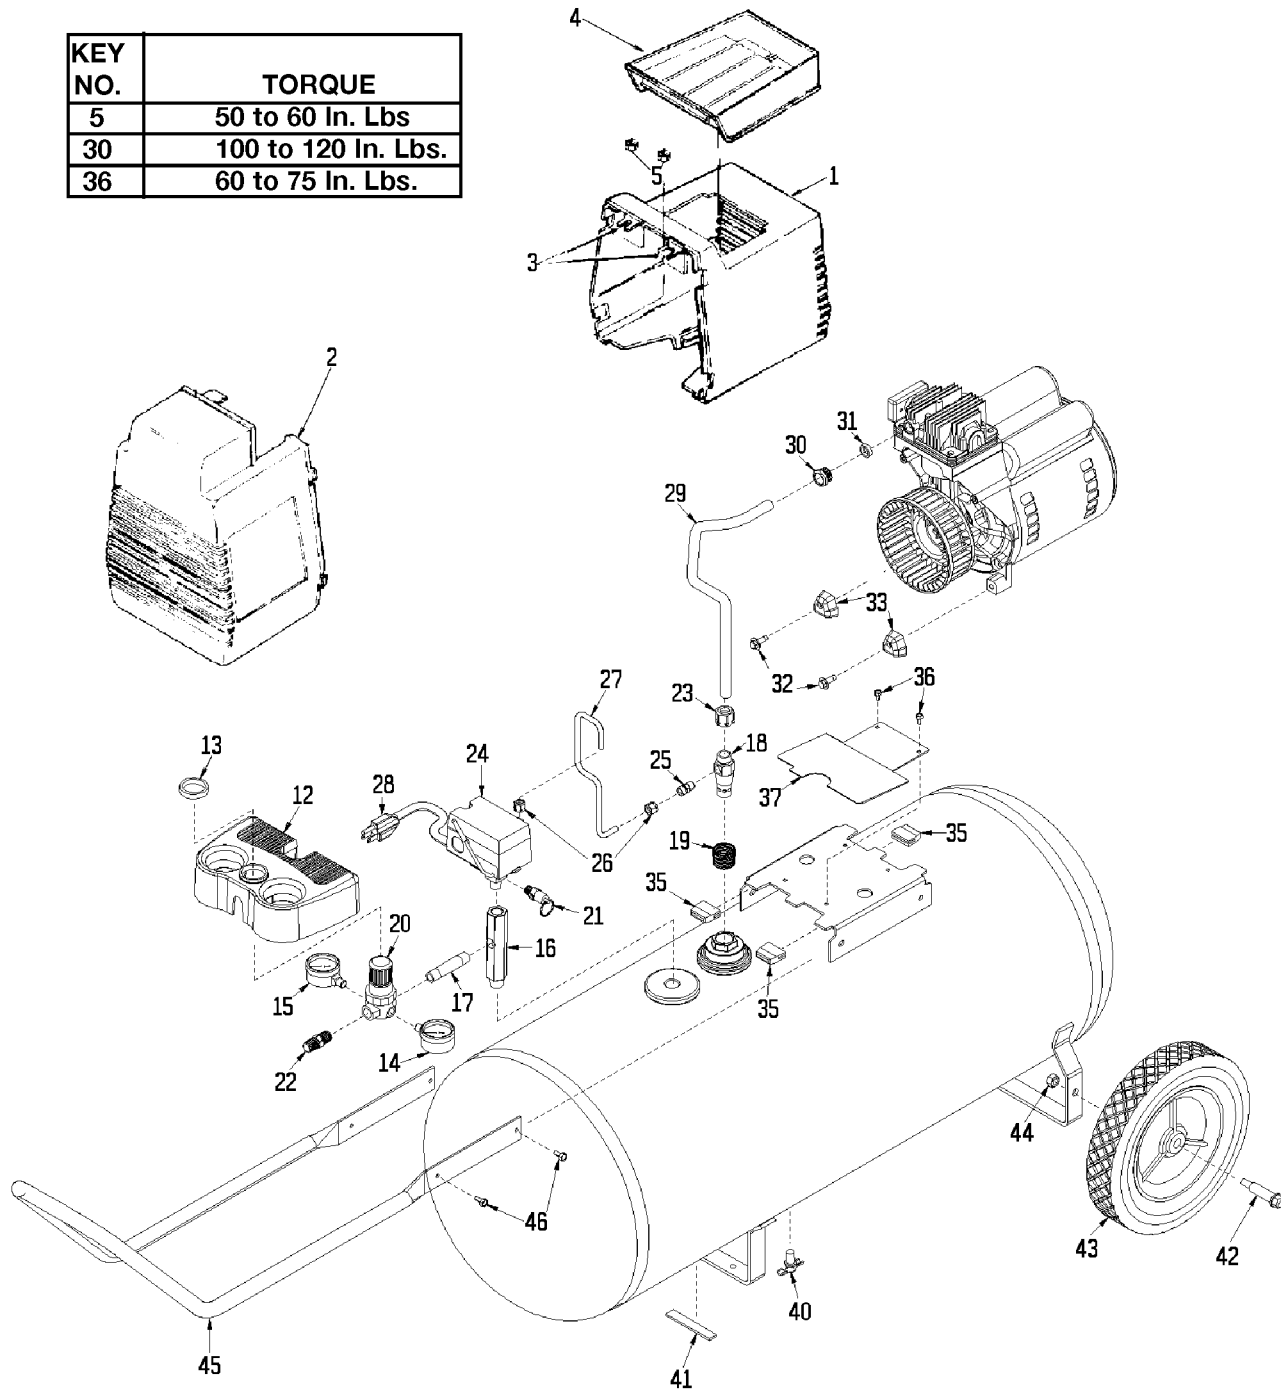

Assemble connecting rod so that the outside of rod is flush with outside of bearing.

Position Locating Marks Towards Motor

KEY NO.	TORQUE
55	7 to 10 Ft. Lbs.
56	7 to 10 Ft. Lbs.
66	100 to 120 In. Lbs.
69	80 to 100 In. Lbs.
◆	42 to 48 In. Lbs.

KEY NO.	TORQUE
5	50 to 60 In. Lbs
30	100 to 120 In. Lbs.
36	60 to 75 In. Lbs.

Parts List for RAF3530 Type 1

Item Number	Part Number	Description	Qty Required
1	000000-00	No Longer Available	1
2	000000-00	No Longer Available	1
3	CAC-1121	BRACKET SHROUD	2
4	CAC-1080	TRAY TOOL	1
5	038738-00	NUT	2
12	000000-00	No Longer Available	1
13	CAC-61	RING PANEL MOUNTING	1
14	AC-0009-1	GAUGE RIGHT HAND	1
15	Z-AC-0010-1	GAUGE LEFT HAND	1
16	AC-0027-2	STANDPIPE BRASS MALE	1
17	SSP-480	NIPPLE 1/4-18 NPT X	1
18	A19711	VALVE CHECK 1/2NPT X	1
20	AC-0007	REGULATOR 4PORT P1P2	1
21	97503734	VALVE SAFETY 150 .12	1
22	D26889	ADAPTER .25 NPT X .2	1
23	SSP-7813	ASSY NUT SLEEVE 3/8	1
24	5140112-18	PRESSURE SWITCH	1
25	SS-8553	CONNECTOR BODY	1
26	SSP-7811	ASSY NUT SLEEVE 1/4	2
27	AC-0160	TUBE PRES REL .250OD	1
28	SUDL-413-2	ASSY CORD POWER ST	1
29	AC-0125	TUBE OUTLET .375OD A	1
30	SSP-7821-1	NUT .563-18 UNF HEX	3
31	SSG-3105	ORING 306/296ID 073/	1
32	91895680	SCREW .250-20X.750 H	2
33	ACG-18	CUP SADDLE MOUNT	2
35	ACG-19	ISOLATOR 3 POINT MOU	3