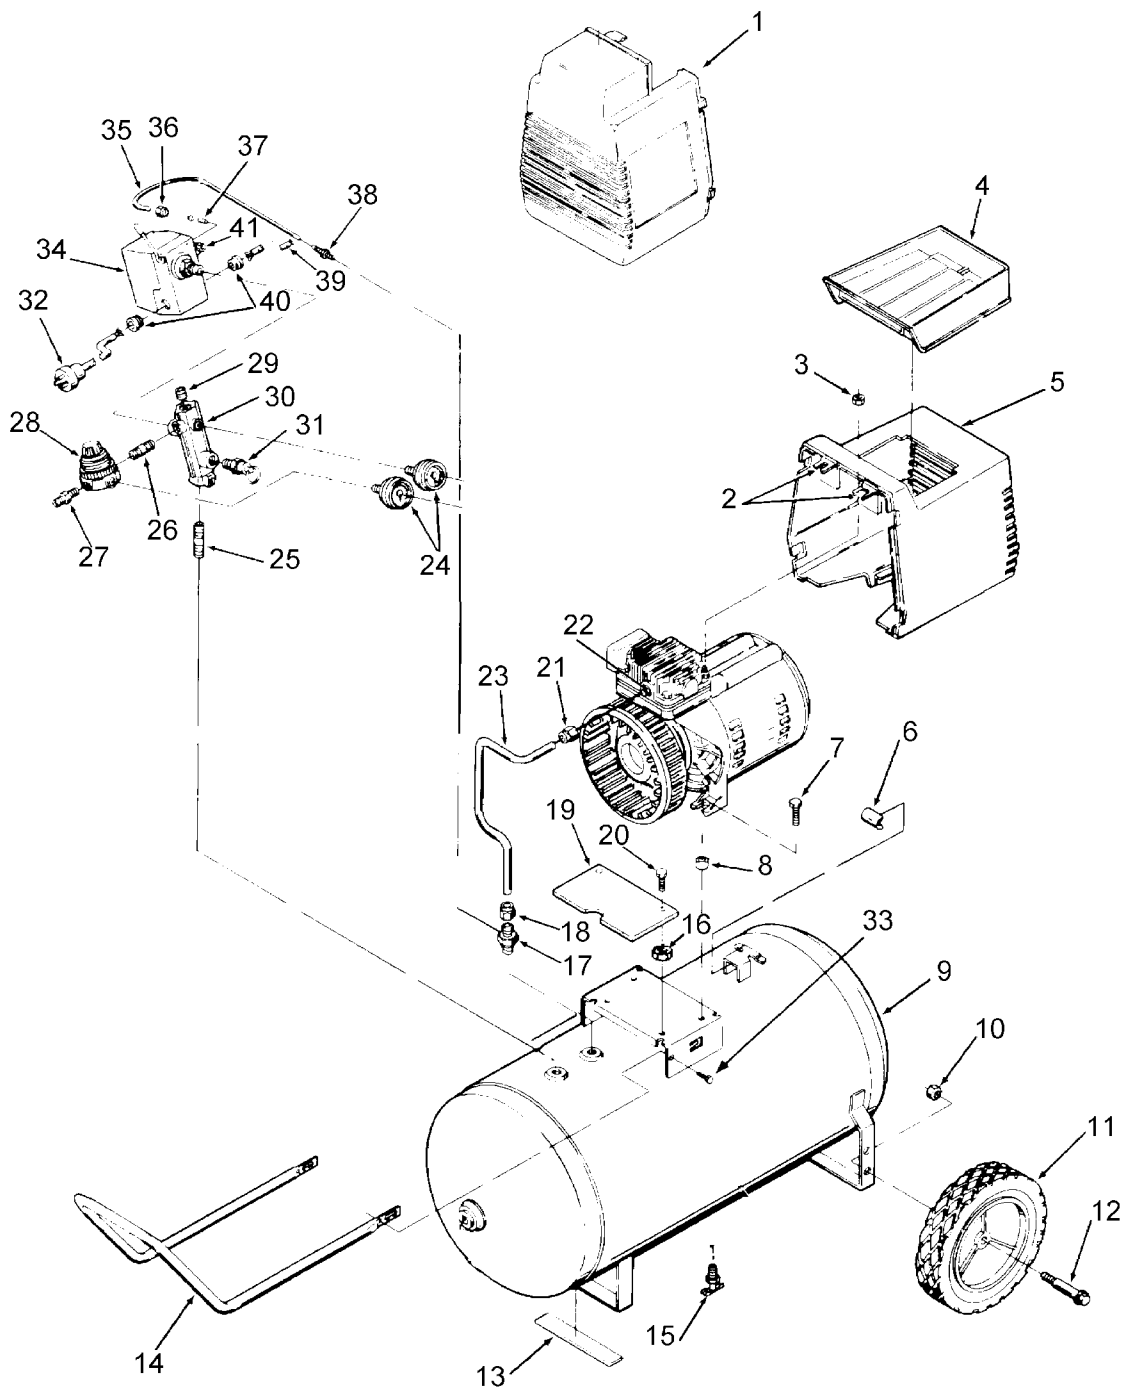

KEY NO.	TORQUE
55	7 to 10 Ft. Lbs.
56	7 to 10 Ft. Lbs.
66	100 to 120 In. Lbs.
69	80 to 100 In. Lbs.
◆	42 to 48 In. Lbs.

Parts List for RAF420 Type 1

Item Number	Part Number	Description	Qty Required
1	AC-0078	SHROUD FRONT BLK	1
2	CAC-1121	BRACKET SHROUD	2
3	038738-00	NUT	2
4	CAC-1080	TRAY TOOL	1
5	000000-00	No Longer Available	1
6	000000-00	No Longer Available	1
7	SSF-505	SCREW .250-28X.915 U	2
8	000000-00	No Longer Available	1
10	SSF-8080-ZN	NUT .375-16 UNC-2B H	1
11	000000-00	No Longer Available	2
12	CAC-60	BOLT .375-16X2.25 UN	2
13	SUDL-6-1	STRIP RUBBER FOOT	1
14	000000-00	No Longer Available	1
15	N286039	DRAIN VALVE	1
16	000000-00	No Longer Available	1
17	A19711	VALVE CHECK 1/2NPT X	1
18	SSP-7813	ASSY NUT SLEEVE 3/8	1
19	AC-0155	PLATE	1
20	SSF-1000	SCREW #12-14X.750 HE	2
21	SSP-7821-1	NUT .563-18 UNF HEX	1
22	CAC-1120	SLEEVE SILICONE	1
23	CAC-1155	TUBE OUTLET 2.5 & 3H	1
24	Z-D23004	GAUGE 1.5OD 200PSI .	2
25	SS-2110	NIPPLE GALV 3/8 X 3	1
26	N053094	NIPPLE	1
27	D26889	ADAPTER .25 NPT X .2	1
28	AC-0007	REGULATOR 4PORT P1P2	1

Parts List for RAF420 Type 1

Item Number	Part Number	Description	Qty Required
29	SS-3222-CD	PLUG PIPE	1
30	000000-00	No Longer Available	1
31	TIA-4150	VALVE SAFETY 150 .25	1
32	SUDL-413-2	ASSY CORD POWER ST	1
33	SSF-981	SCREW .250-14X.500 H	4
34	000000-00	No Longer Available	1
35	CAC-1085-1	TUBE PRESSURE RELIEF	1
36	SSP-7811	ASSY NUT SLEEVE 1/4	1
37	5130039-00	SLEEVE	1
38	000000-00	No Longer Available	1
39	CAC-4215-1	ASSY CORD MOTOR SJT	1
40	33821-00	BUSHING	2
40	438010040063	HEYCO BUSHINGS	1
41	KK-4315	KIT VALVE REPLACEMEN	1
50	KK-4981	KIT MUFFLER FILTER	2
51	DAC-143	FILTER INTAKE	1
52	KK-4981	KIT MUFFLER FILTER	1
53	KK-4981	KIT MUFFLER FILTER	1
54	000000-00	No Longer Available	1
55	000000-00	No Longer Available	1
56	SSF-990	SCREW .250-20X1.25 U	1
57	ACG-45	ORING P/L HEAD	1
58	000000-00	No Longer Available	1
59	SSG-8156	ORING 2.759/2.719ID	1
60	KK-4835	KIT CONNECTING ROD L	1
61	KK-4835	KIT CONNECTING ROD L	1
62	Z-MO-9045	MOTOR P/L 3PT STD	1