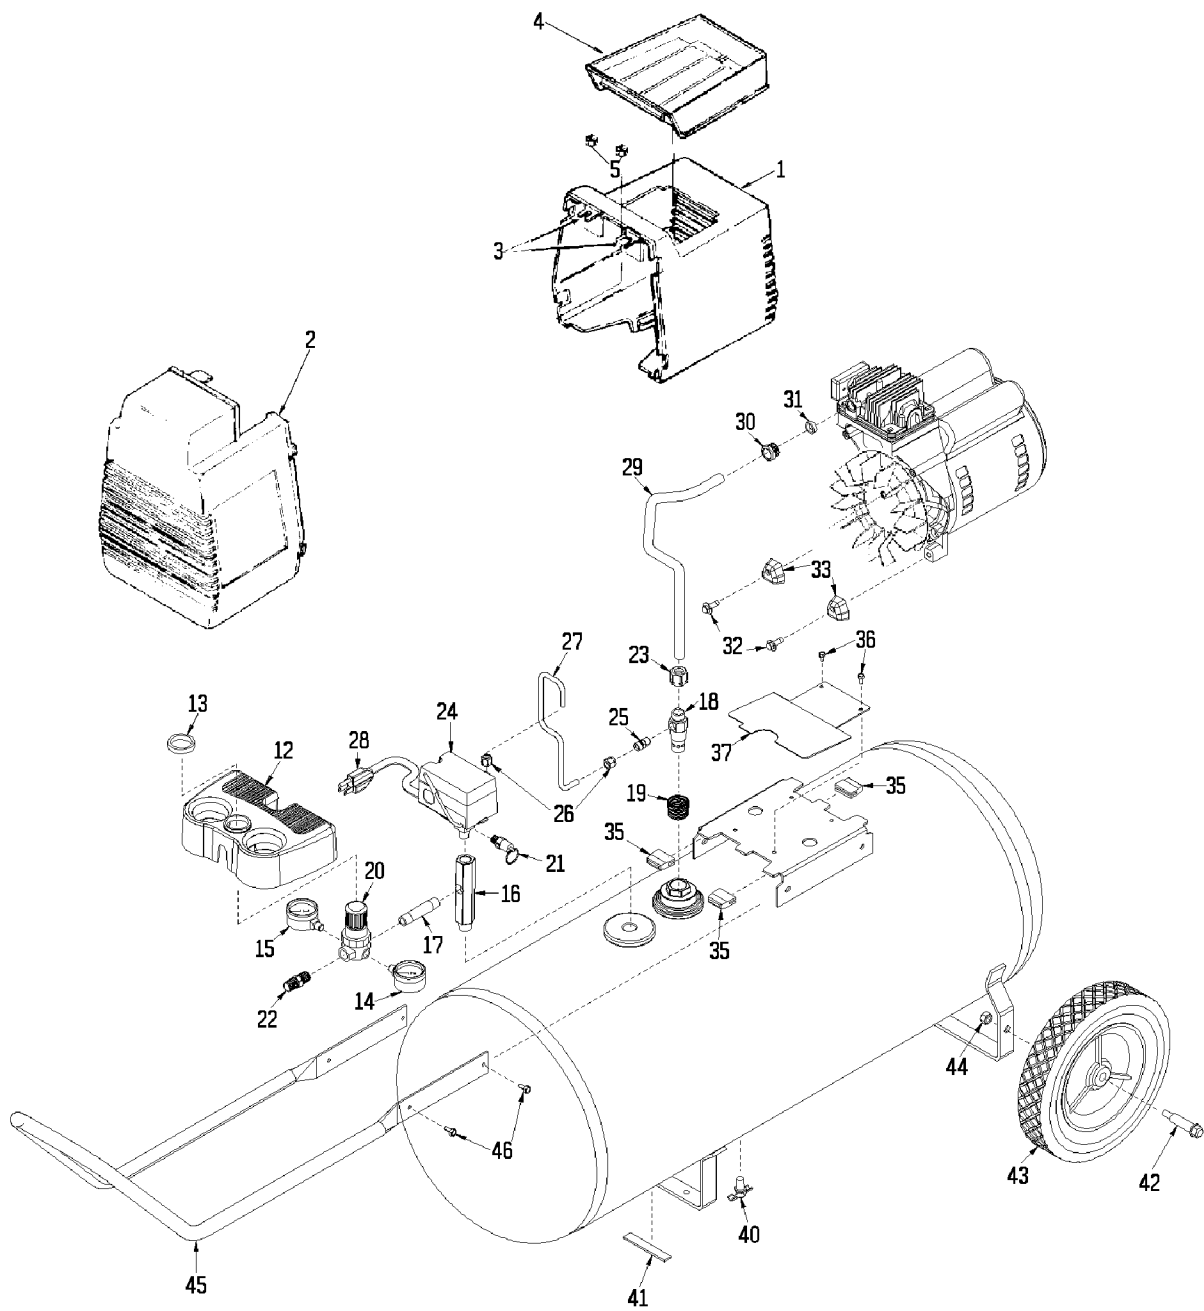

KEY NO.	TORQUE
55	7 to 10 Ft. Lbs.
56	7 to 10 Ft. Lbs.
66	100 to 120 In. Lbs.
69	80 to 100 In. Lbs.
◆	42 to 48 In. Lbs.

Parts List for RAF430 Type 1

Item Number	Part Number	Description	Qty Required
1	AC-0046	SHROUD REAR 3PT SING	1
2	AC-0078	SHROUD FRONT BLK	1
3	CAC-1121	BRACKET SHROUD	2
4	CAC-1080	TRAY TOOL	1
5	038738-00	NUT	1
12	000000-00	No Longer Available	1
13	CAC-61	RING PANEL MOUNTING	1
14	AC-0009-1	GAUGE RIGHT HAND	1
15	Z-AC-0010-1	GAUGE LEFT HAND	1
16	AC-0027-2	STANDPIPE BRASS MALE	1
17	SSP-480	NIPPLE 1/4-18 NPT X	1
18	A19711	VALVE CHECK 1/2NPT X	1
20	AC-0007	REGULATOR 4PORT P1P2	1
21	97503734	VALVE SAFETY 150 .12	1
22	D26889	ADAPTER .25 NPT X .2	1
23	SSP-7813	ASSY NUT SLEEVE 3/8	1
24	5140112-18	PRESSURE SWITCH	1
25	SS-8553	CONNECTOR BODY	1
26	SSP-7811	ASSY NUT SLEEVE 1/4	2
27	AC-0160	TUBE PRES REL .250OD	1
28	SUDL-413-2	ASSY CORD POWER ST	1
29	AC-0125	TUBE OUTLET .375OD A	1
30	SSP-7821-1	NUT .563-18 UNF HEX	3
31	CAC-1120	SLEEVE SILICONE	1
32	91895680	SCREW .250-20X.750 H	2
33	ACG-18	CUP SADDLE MOUNT	2
35	ACG-19	ISOLATOR 3 POINT MOU	3