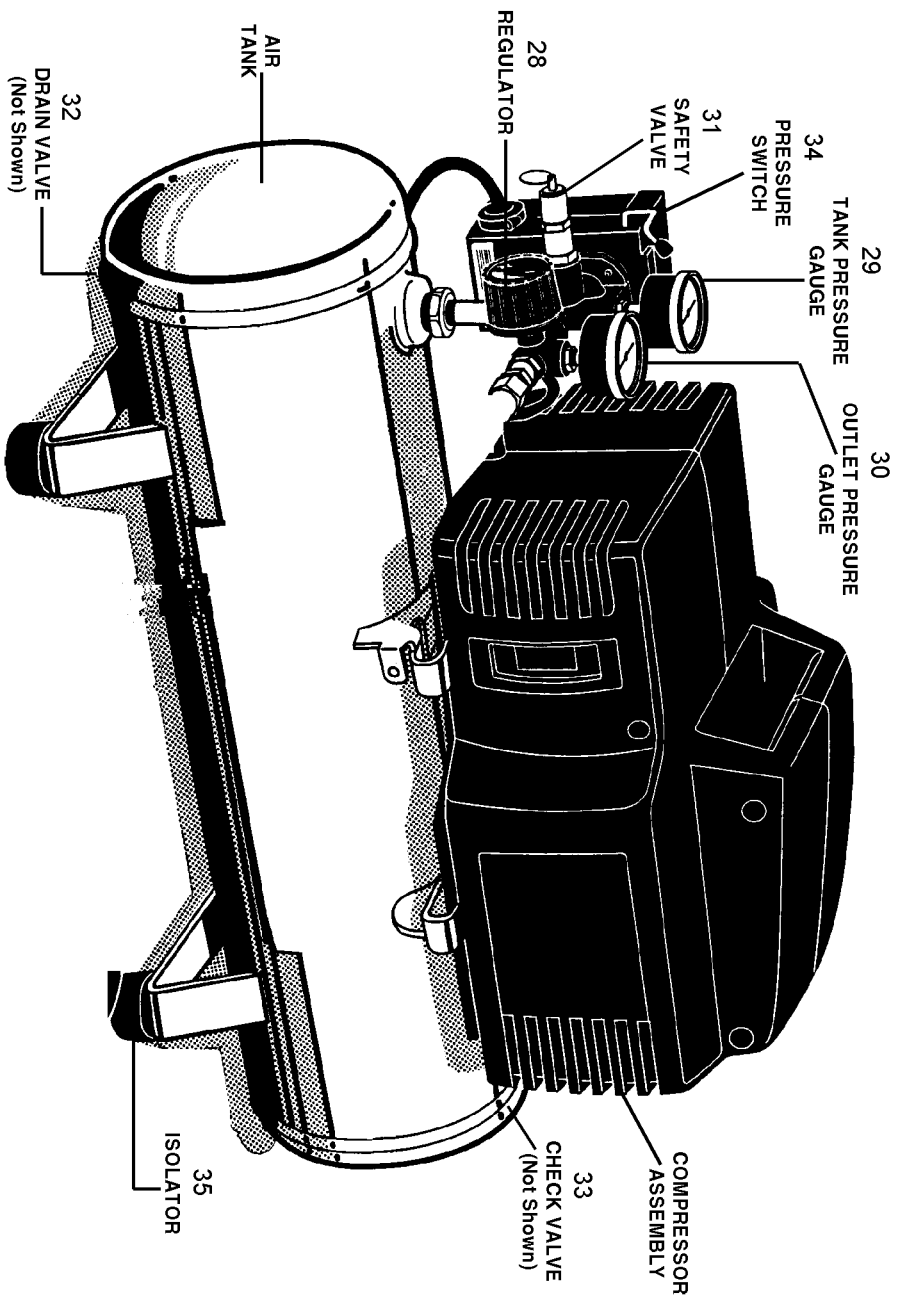

- 1
- 2
- 3
- 4
- 5
- 6
- 7
- 8
- 9
- 10
- 11
- 12
- 13
- 14
- 17
- 18
- 19
- 20
- 21
- 22
- 25
- 27

Parts List for RAFA125 Type 2

| Item Number | Part Number | Description | Qty Required |
|-------------|-------------|----------------------|--------------|
| 1 | SSF-995 | SCREW #10-24X.875 HH | 4 |
| 2 | CAC-1196 | HEAD UMC | 1 |
| 3 | N044359 | TUBE SEAL | 1 |
| 4 | Z-D24819 | GASKET HEAD UMC GRAP | 1 |
| 5 | N017592SV | VALVE PLATE ASSY | 1 |
| 6 | SSG-8169 | ORING 2.132/2.096ID | 1 |
| 7 | DAC-269 | TUBE OUTLET 2.5G UMC | 1 |
| 8 | N036518 | CON ROD ASSY | 1 |
| 9 | A19123 | SCREW | 1 |
| 10 | N036518 | CON ROD ASSY | 1 |
| 11 | 000000-00 | No Longer Available | 1 |
| 12 | CAC-1342 | BELT TIMING GOODYEAR | 1 |
| 13 | D25731 | ISOLATOR PUMP | 1 |
| 14 | 000000-00 | No Longer Available | 1 |
| 16 | CAC-1254 | ISOLATOR PUMP | 1 |
| 17 | 000000-00 | No Longer Available | 1 |
| 18 | 000000-00 | No Longer Available | 1 |
| 19 | AC-0206 | TUBE ISOLATOR | 1 |
| 20 | SUDL-403-1 | ASSY CORD POWER SJT | 1 |
| 21 | 000000-00 | No Longer Available | 1 |
| 22 | SSF-3156 | SCREW #10-9X.500 THD | 4 |
| 23 | CAC-1206-1 | CLAMP HOSE .250 ID H | 1 |
| 25 | SUDL-9-1 | SCREW #8-32X.375/.34 | 1 |
| 27 | SSF-621 | SCREW .250-14X.625 F | 1 |
| 28 | CAC-4296-1 | REGULATOR 3PORT P2 L | 1 |
| 29 | Z-D23004 | GAUGE 1.5OD 200PSI . | 1 |
| 30 | Z-D23004 | GAUGE 1.5OD 200PSI . | 1 |

Parts List for RAFA125 Type 2

| Item Number | Part Number | Description | Qty Required |
|-------------|--------------|----------------------|--------------|
| 31 | TIA-4150 | VALVE SAFETY 150 .25 | 1 |
| 32 | N286039 | DRAIN VALVE | 1 |
| 33 | D24879 | VALVE CHECK 1/2NPT X | 1 |
| 34 | Z-DAC-4105-2 | SWITCH PRESS 4PORT 1 | 1 |
| 35 | SST-5314-1 | BUMPER RECESS RUBBER | 4 |
| 856 | N036518 | CON ROD ASSY | 1 |
| 856 | 000000-00 | No Longer Available | 1 |
| 856 | KK-4929 | KIT FASTENER | 1 |