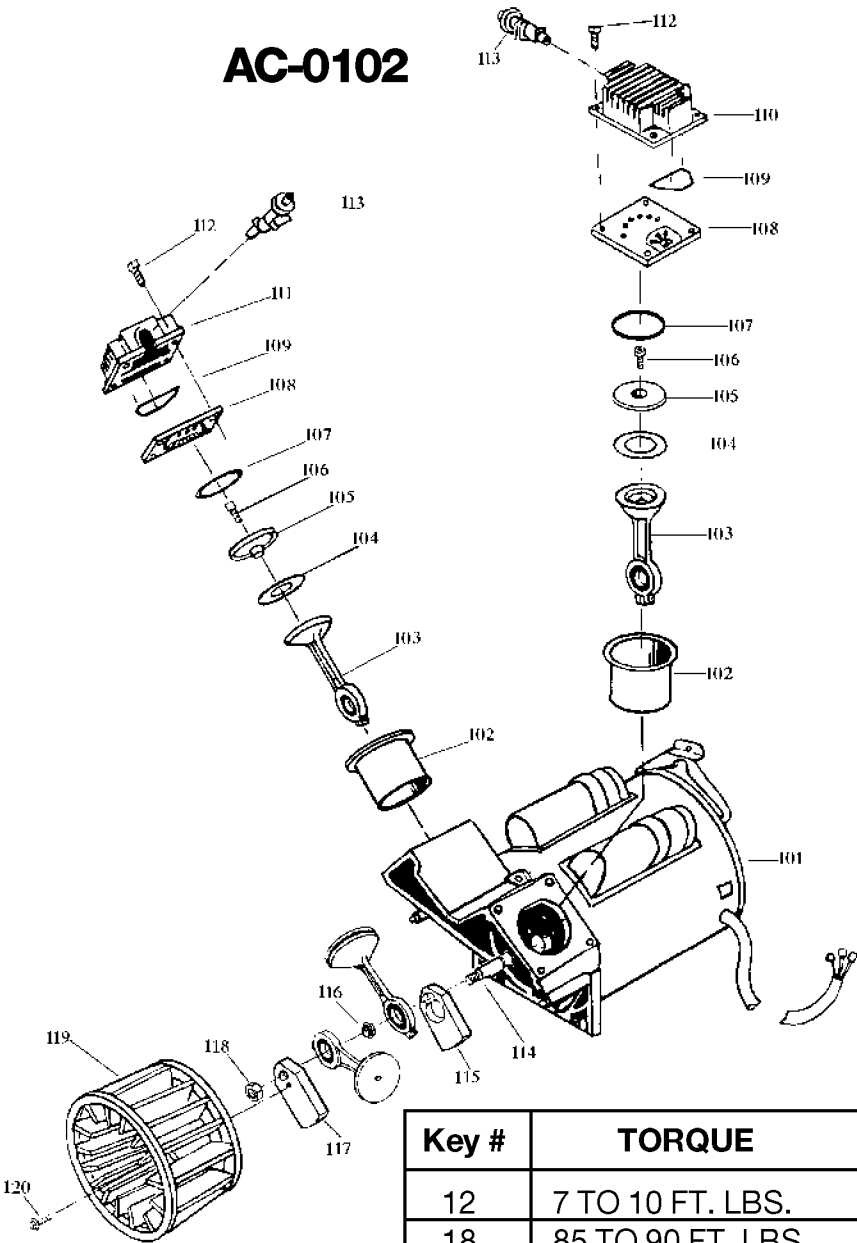

AC-0102

Key #	TORQUE
12	7 TO 10 FT. LBS.
18	85 TO 90 FT. LBS.
20	75 TO 90 IN. LBS.
* TORQUE WRENCH MUST BE USED	

Parts List for RAFCTV660V Type 3

Item Number	Part Number	Description	Qty Required
1	DAC-243	SHROUD REAR TWIN CYL	1
2	DAC-244	SHROUD FRONT TWIN CY	1
3	SSF-553-1	SCREW #10-24X.563 TH	3
4	SSG-3102	ORING .176 X .070 IS	3
5	ACG-13	COVER INTAKE MUFFLER	1
6	ACG-12	ELEMENT FILTER INTAK	1
7	SSF-554	SCREW #10-14X2.50 PA	2
8	000000-00	No Longer Available	1
9	AC-0099	TUBE OUTLET .375OD A	1
10	SSP-7813	ASSY NUT SLEEVE 3/8	1
12	SSP-7821-1	NUT .563-18 UNF HEX	3
13	SSG-3105	ORING 306/296ID 073/	3
14	A19711	VALVE CHECK 1/2NPT X	1
15	SS-8553	CONNECTOR BODY	1
16	SSP-7811	ASSY NUT SLEEVE 1/4	2
17	000000-00	No Longer Available	1
19	000000-00	No Longer Available	1
20	33821-00	BUSHING	1
20	438010040063	HEYCO BUSHINGS	1
21	GA-360-B	GAUGE 300 PSI BACK M	1
22	97503734	VALVE SAFETY 150 .12	1
23	SS-2072-1	NIPPLE .375 NPT X 1.	1
24	SSV-812	VALVE GLOBE 200 PSI	1
25	AC-0217	MANIFOLD	1
26	ACG-18	CUP SADDLE MOUNT	2
27	SSF-990	SCREW .250-20X1.25 U	2
28	ACG-19	ISOLATOR 3 POINT MOU	3

Parts List for RAFCTV660V Type 3

Item Number	Part Number	Description	Qty Required
30	N286039	DRAIN VALVE	1
101	000000-00	No Longer Available	1
102	K-0650	KIT COMP RING REPLAC	1
103	A02743	KIT CONNECTING ROD	1
104	K-0650	KIT COMP RING REPLAC	1
105	ACG-29	CAP CONNECTING ROD C	2
106	SSF-3158-1	SCREW #10-24X.750 TH	1
107	SSG-8156	ORING 2.759/2.719ID	2
108	Z-AC-0032	ASSY VALVE PLATE	2
109	ACG-45	ORING P/L HEAD	2
110	AC-0037	HEAD 3/8 OUTLET FRON	1
111	AC-0038	HEAD 3/8 OUTLET FRON	1
112	SSF-927	SCREW .250-20X1.125	8
113	ACG-11	MUFFLER INTAKE 2 CYL	2
114	ACG-8	PIN ECCENTRIC	1
115	000000-00	No Longer Available	1
116	ACG-9	WASHER ALIGN	1
117	000000-00	No Longer Available	1
118	ACG-23	NUT .500-20 UNF-2A H	1
119	ACG-22	FAN RADIAL 6.0 OD	1
120	39124607	SCREW .250-20X.625 H	1
856	A02743	KIT CONNECTING ROD	1
856	KK-4315	KIT VALVE REPLACEMEN	1
856	K-0650	KIT COMP RING REPLAC	1