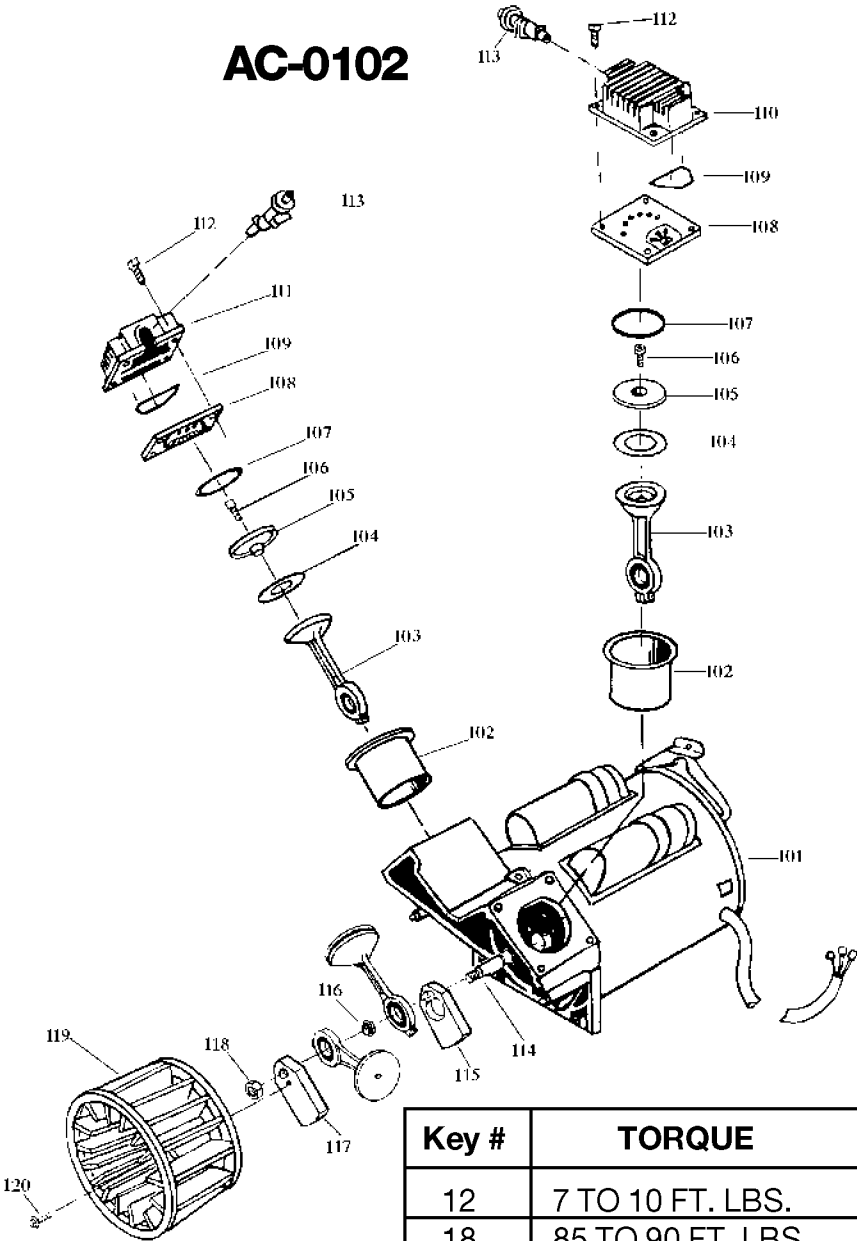

AC-0102

Key #	TORQUE
12	7 TO 10 FT. LBS.
18	85 TO 90 FT. LBS.
20	75 TO 90 IN. LBS.
* TORQUE WRENCH MUST BE USED	

Parts List for RAFTV660V Type 3

Item Number	Part Number	Description	Qty Required
1	DAC-243	SHROUD REAR TWIN CYL	1
2	DAC-244	SHROUD FRONT TWIN CY	1
3	SSF-553-1	SCREW #10-24X.563 TH	3
4	SSG-3102	ORING .176 X .070 IS	3
5	ACG-13	COVER INTAKE MUFFLER	1
6	ACG-12	ELEMENT FILTER INTAK	1
7	SSF-554	SCREW #10-14X2.50 PA	2
8	000000-00	No Longer Available	1
9	AC-0099	TUBE OUTLET .375OD A	1
10	SSP-7813	ASSY NUT SLEEVE 3/8	1
12	SSP-7821-1	NUT .563-18 UNF HEX	3
13	SSG-3105	ORING 306/296ID 073/	3
14	A19711	VALVE CHECK 1/2NPT X	1
15	SS-8553	CONNECTOR BODY	1
16	SSP-7811	ASSY NUT SLEEVE 1/4	2
17	000000-00	No Longer Available	1
19	000000-00	No Longer Available	1
20	33821-00	BUSHING	1
20	438010040063	HEYCO BUSHINGS	1
21	GA-360-B	GAUGE 300 PSI BACK M	1
22	97503734	VALVE SAFETY 150 .12	1
23	SS-2072-1	NIPPLE .375 NPT X 1.	1
24	SSV-812	VALVE GLOBE 200 PSI	1
25	AC-0217	MANIFOLD	1
26	ACG-18	CUP SADDLE MOUNT	2
27	SSF-990	SCREW .250-20X1.25 U	2
28	ACG-19	ISOLATOR 3 POINT MOU	3

Parts List for RAFTV660V Type 3

Item Number	Part Number	Description	Qty Required
30	N286039	DRAIN VALVE	1
101	000000-00	No Longer Available	1
102	K-0650	KIT COMP RING REPLAC	1
103	A02743	KIT CONNECTING ROD	1
104	K-0650	KIT COMP RING REPLAC	1
105	ACG-29	CAP CONNECTING ROD C	2
106	SSF-3158-1	SCREW #10-24X.750 TH	1
107	SSG-8156	ORING 2.759/2.719ID	2
108	Z-AC-0032	ASSY VALVE PLATE	2
109	ACG-45	ORING P/L HEAD	2
110	AC-0037	HEAD 3/8 OUTLET FRON	1
111	AC-0038	HEAD 3/8 OUTLET FRON	1
112	SSF-927	SCREW .250-20X1.125	8
113	ACG-11	MUFFLER INTAKE 2 CYL	2
114	ACG-8	PIN ECCENTRIC	1
115	000000-00	No Longer Available	1
116	ACG-9	WASHER ALIGN	1
117	000000-00	No Longer Available	1
118	ACG-23	NUT .500-20 UNF-2A H	1
119	ACG-22	FAN RADIAL 6.0 OD	1
120	39124607	SCREW .250-20X.625 H	1
856	A02743	KIT CONNECTING ROD	1
856	KK-4315	KIT VALVE REPLACEMEN	1
856	K-0650	KIT COMP RING REPLAC	1