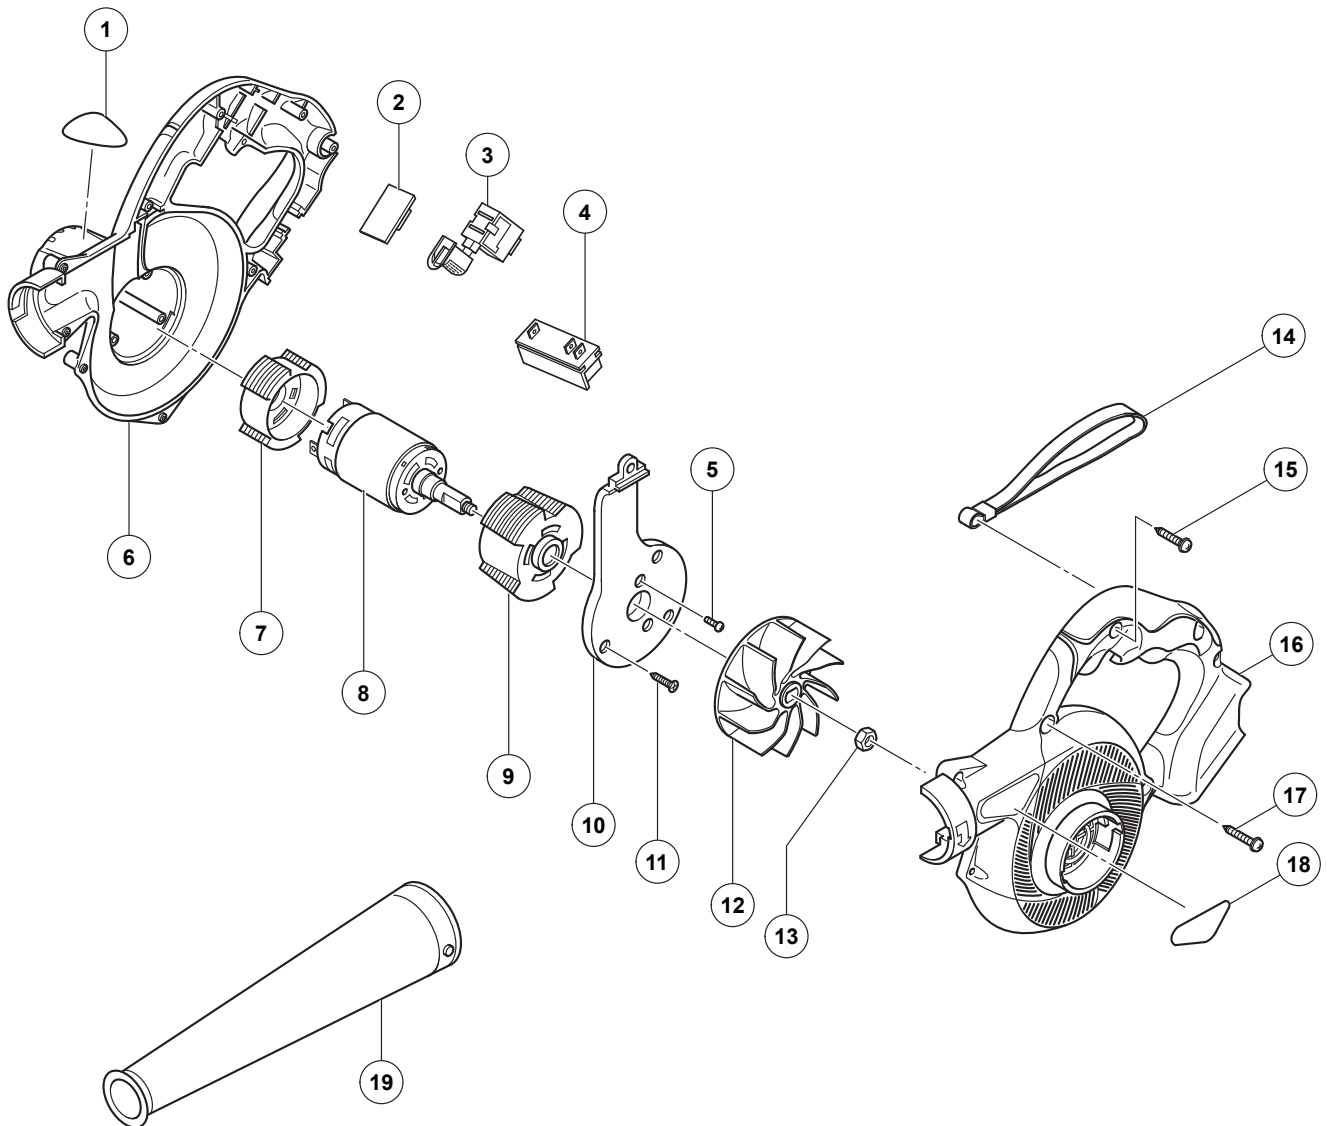

ELECTRIC TOOL PARTS LIST

■ **CORDLESS BLOWER**
Model RB 18DSL

2008·7·17
(E1)

PARTS

RB 18DSL

ITEM NO.	CODE NO.	DESCRIPTION	NO. USED	REMARKS
1		NAME PLATE	1	
2	328-557	PRINTED CIRCUIT BOARD	1	
3	328-558	DC-TRIGGER SWITCH (W/FELT)	1	
4	328-554	BATTERY HOLDER	1	
5	949-216	MACHINE SCREW M4X10 (10 PCS.)	2	
6	328-559	HOUSING (R)	1	
7	328-560	MOTOR HOLDER (B)	1	
8	328-615	MOTOR (W/SPINDLE)	1	
9	328-553	MOTOR HOLDER (A)	1	
10	328-563	MOTOR PLATE	1	
11	328-550	TAPPING SCREW D3.5X15	3	
12	328-564	FAN	1	
13	949-556	NUT M6 (10 PCS.)	1	
14	328-565	STRAP	1	
15	328-546	TAPPING SCREW D3.5X15 (BLACK)	8	
16	330-077	HOUSING (L)	1	
17	328-549	TAPPING SCREW D3.5X20 (BLACK)	1	
18		HITACHI LABEL	1	
19	328-562	NOZZLE	1	

OPTIONAL ACCESSORIES

RB 18DSL

ITEM NO.	CODE NO.	DESCRIPTION	NO. USED	REMARKS	
601	317-124	LONG NOZZLE ASS'Y	1	INCLUD. 602	
602	317-123	HOLDER	1		
603	990-046	NOZZLE (B)	1		
604	323-587	DUST BAG (DEEP BLUE)	1		