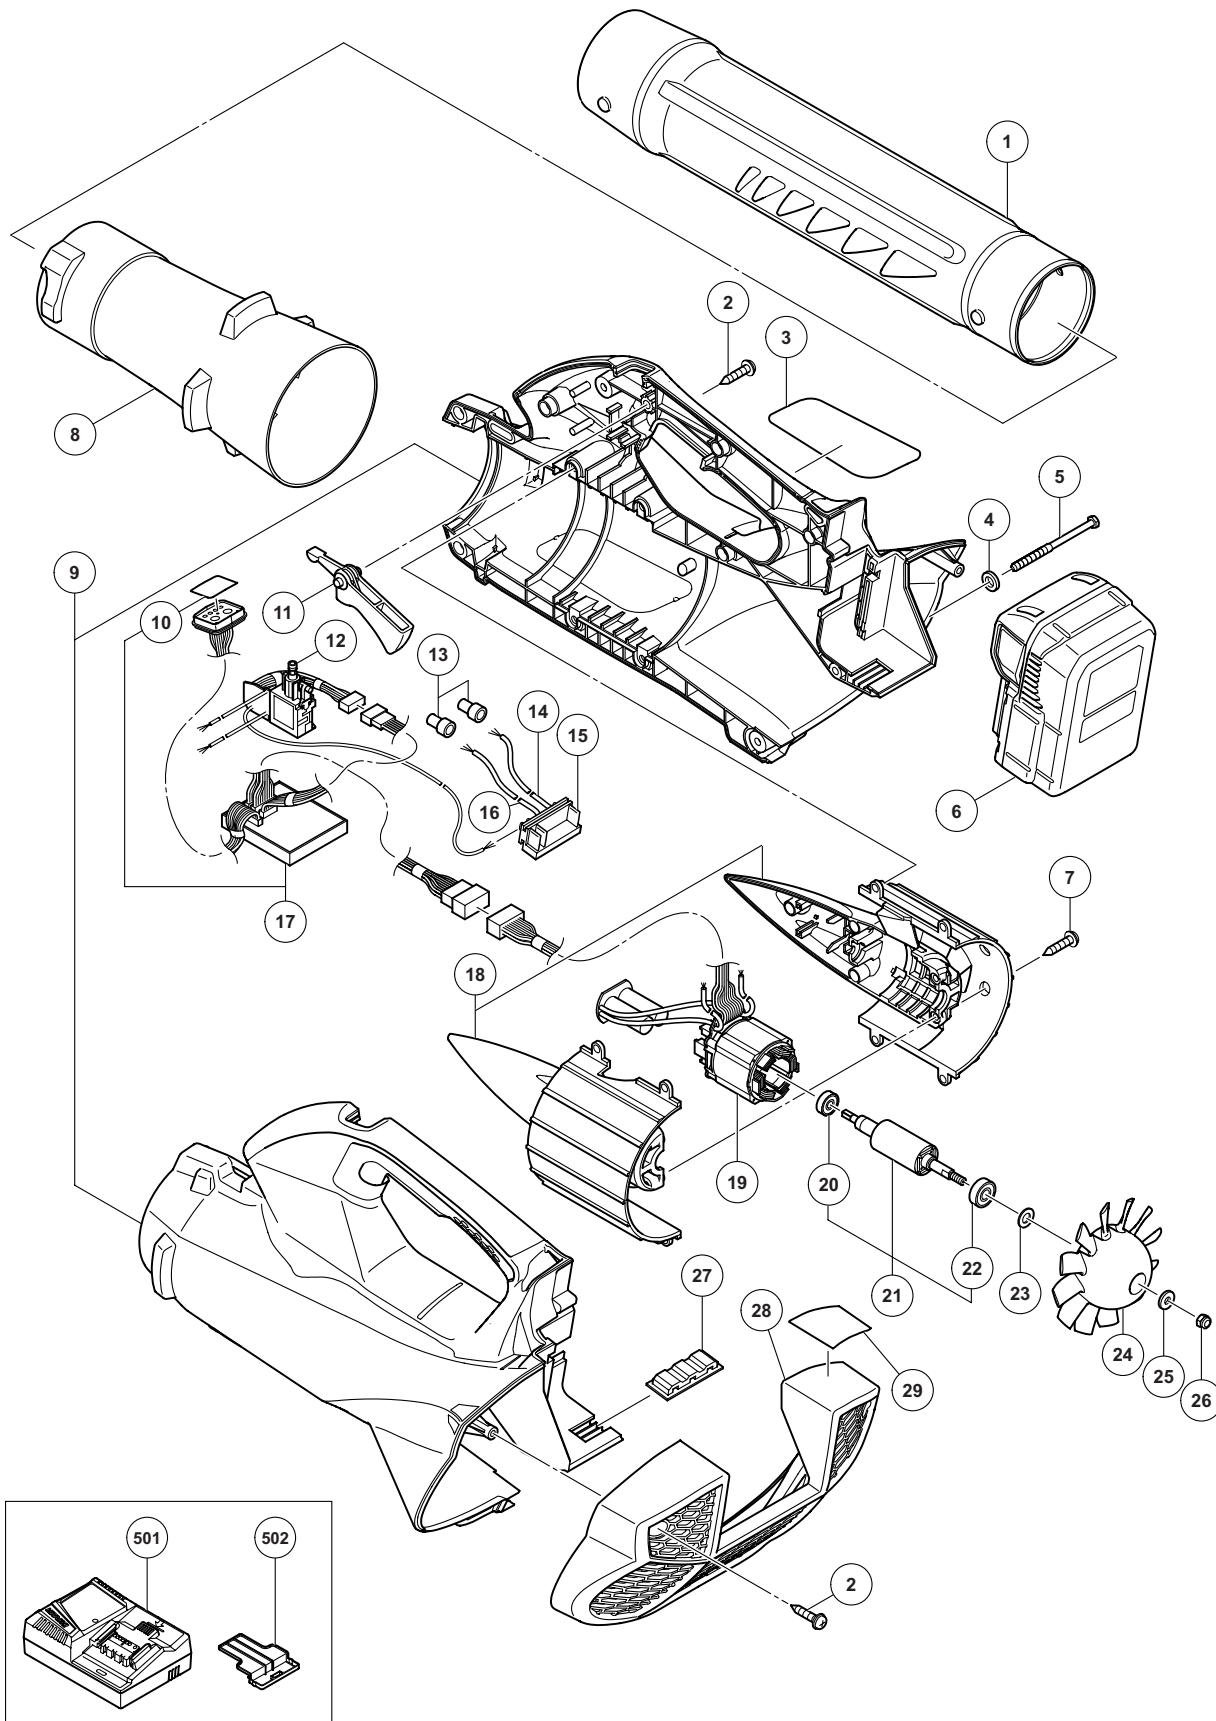

ELECTRIC TOOL PARTS LIST

CORDLESS BLOWER
Model RB 36DL

2013·5·10
(E1)

PARTS

RB 36DL

ITEM NO.	CODE NO.	DESCRIPTION	NO. USED	REMARKS
1	669-8393	NOZZLE (A)	1	
2	302-089	TAPPING SCREW (W/FLANGE) D5 X 20 (BLACK)	14	
3		NAME PLATE	1	
4	949-424	WASHER M5 (10 PCS.)	1	
5	961-400	HEX. HD. TAPPING SCREW D5 X 70	1	
* 6	334-998	BATTERY BSL 3620 (EUROPE, AUS, NZL)	1	
* 6	334-997	BATTERY BSL 3620 (USA, CAN)	1	
7	301-653	TAPPING SCREW (W/FLANGE) D4 X 20 (BLACK)	5	
8	335-198	NOZZLE	1	
9	335-197	HOUSING (A).(B) SET	1	
10	335-938	PANEL SHEET	1	
11	335-199	TRIGGER LEVER	1	
12	335-939	DC-SPEED CONTROL SWITCH	1	
13	959-141	CONNECTOR 50092 (10 PCS.)	1	
14	336-087	INTERNAL WIRE (RED)	1	
15	333-991	BATTERY TERMINAL	1	
16	336-088	INTERNAL WIRE (BLACK)	1	
17	336-096	CONTROLLER ASS'Y	1	INCLUD. 10
18	336-097	MOTOR HOUSING SET	1	
19	340-867	STATOR FET PCB	1	
20	333-826	BALL BEARING 625DD	1	
21	335-194	ROTOR ASS'Y	1	INCLUD. 20, 22
22	607-VVC	BALL BEARING 607VVC2PS2L	1	
23	669-6880	BOLT WASHER D7	1	
24	335-195	FAN	1	
25	329-929	WASHER (A)	1	
26	308-387	U-NUT M5	1	
27	332-668	RUBBER CUSHION	1	
28	335-196	NOSE GRILL	1	
* 29	336-099	CAUTION LABEL (EURO)	1	
* 29	336-100	CAUTION LABEL (USA)	1	

STANDARD ACCESSORIES

ITEM NO.	CODE NO.	DESCRIPTION	NO. USED	REMARKS
501		CHARGER (MODEL UC 36YRSL)	1	
502	329-897	BATTERY COVER	1	