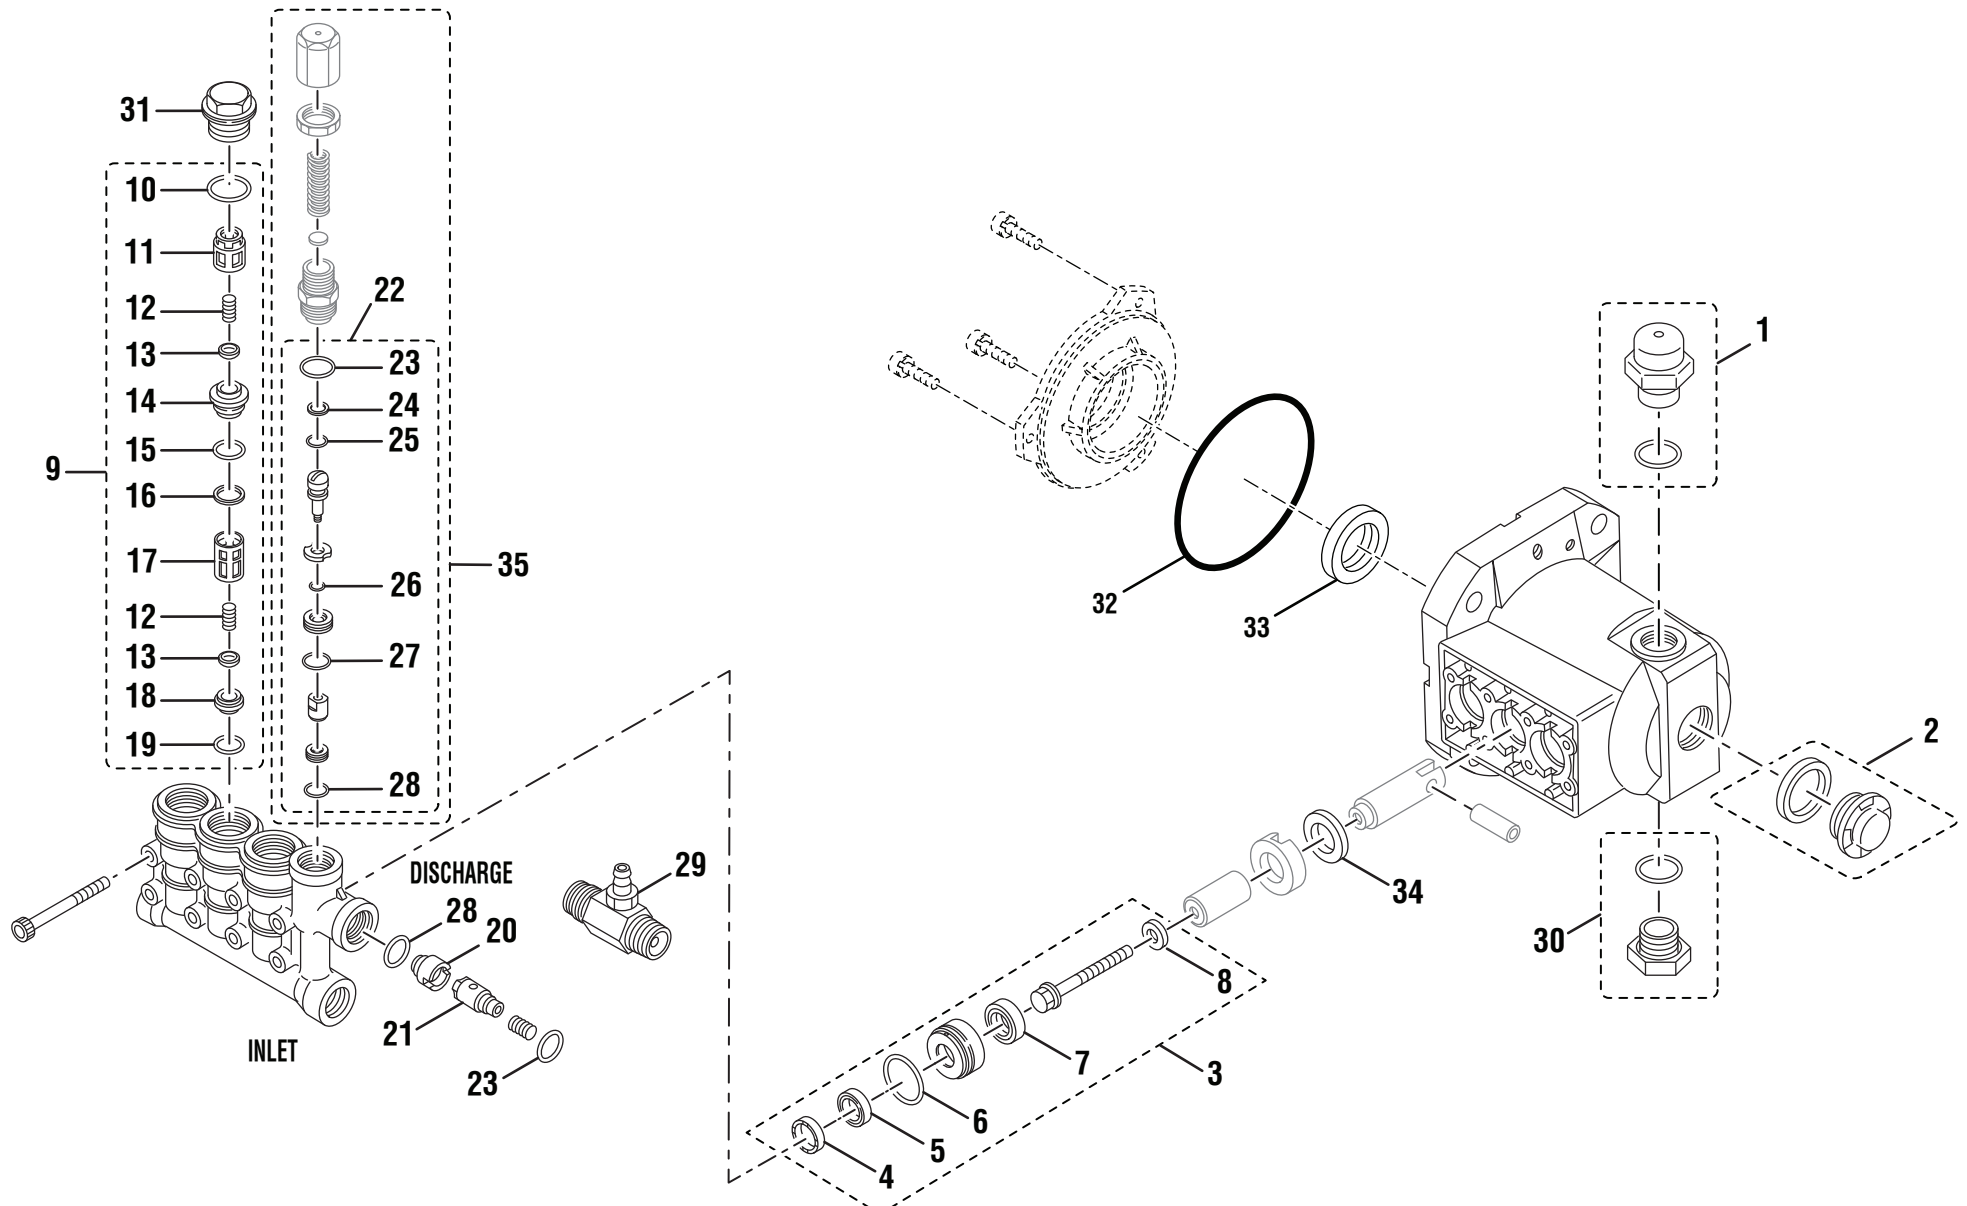

RD80702/RD80905 Gasoline Pressure Washer

KEY	P/N	DESCRIPTION	QTY	KEY	P/N	DESCRIPTION	QTY
1	661554001	Bolt (M8 x 45 mm, Hex Hd.).....	2	32	308937002	Left Frame	1
2	661554002	Bolt (M8 x 70 mm, Hex Hd.).....	2	33	518932001	Handle Tube Cap.....	2
3	661555001	Screw (M4 x 12.5 mm, Button Hd.).....	3	34	940786002	Trigger Handle Max Pressure Label	1
4	661555002	Screw (1/4-20 x 2.1 in., T30, Torx Hd.).....	1	35	940726009	Trigger Handle Label	1
5	660869005	Bolt (1/4-20 x 48.5 mm, Hex Hd.)	4	36	638680001	Logo Plate	1
6	661503001	Bolt (1/4-20 x 1 in.).....	2	37	638677002	Face Plate	1
7	661505003	Bolt (M8 x 50 mm).....	4	38	638385005	Engine Plate	1
8	661505005	Bolt (M8 x 36 mm, Hex Hd.).....	4	39	308936003	Hook Assembly (Inc. Key Nos. 9 and 18).....	1
9	660973013	Bolt (M8 x 67.15 mm, Hex Hd.).....	2	40	678406004	Connector Pin (1/4 in.).....	2
10	940971011	Hang Tag (Engine)	1	41	620505001	Axle	2
11	661556001	Screw (1/4-20 x 1.4 in., T30, Torx Truss Hd.)	4	42	678146002	Hitch Pin.....	2
12	661501001	Screw (1/4-20 x 1.85 in., Torx Hd.).....	1	43	308910001	Release Pin.....	1
13	120900031	Wand Holder Kit	1	44	308494004	Spray Wand.....	1
14	940617012	Quick Start Label (Engine).....	1	45	940654059	Low Oil Warning Label	1
15	940617050	Pump Quick Start Label	1	46	940778004	Hot Surface Label	1
16	661558001	Bolt (3/8-16 x 35 mm, Hex Hd.)	4	47	308710004	Wheel (12 in. x 4 in.)	2
17	661557001	Bolt (5/16 x 19 mm, Hex Hd.).....	4	48	940726010	Performance Label	1
18	678774001	Lock Nut (M8 x 1.25).....	14	49	308235003	EX21 Engine (RD80702)	1
19	678016006	Lock Nut (1/4-20)	11		309591013	EX21 Engine (RD80905)	1
20	678610002	Lock Nut (M4).....	3	50	940599007	Data Label (RD80702)	1
21	638128004	Washer (1/4 in.).....	5		940599009	Data Label (RD80905)	1
22	940693003	Handle Release Label	1	51	940654058	Trigger Guard Warning Label (French/Spanish)	1
23	518724002	Washer (D20 x D18 x 4.5t).....	2	52	308692003	Garden Hose Coupler w/Filter.....	1
24	678600002	Washer (M4)	1	53	308988001	Quick Disconnect (Female 3/8 in.)	1
25	638128001	Washer (5/8 in.)	2	54	518954001	Trigger Handle Storage	1
26	638679001	Lock Washer (3/8 in.).....	4	55	518955002	Wand Holder	1
27	638678001	Lock Washer (5/16 in.).....	4	56	570554001	Wear Pad.....	2
28	638386002	Washer (3/8 in.).....	4	57	570712001	Rubber Bumper.....	1
29	638675002	Washer (5/16 in.).....	4	58	513122001	Auxiliary Handle Assembly	1
30	940654053	Warning Labels.....	1	59	638637002	Spring Clip.....	1
31	308938005	Right Frame Assembly (Inc. Key Nos. 3, 20, 24 and 57).....	1	60	570727002	Storage Holder.....	1
				61	308697007	Nozzle, 0° (Red).....	1
				62	308698007	Nozzle, 15° (Yellow).....	1
				63	308699007	Nozzle, 25° (Green).....	1
				64	308700007	Nozzle, 40° (White).....	1
				65	308835002	High Pressure Hose.....	1
				66	561399003	Injection Hose	1
				67	518391001	Injection Hose Filter	1
				68	308662001	Filter Screen	1
				69	310660005	Dual Power Soap Nozzle.....	1
				70	310664001	Bungee Cord and Bead Assembly	1
				71	308940001	Handle Assembly (Inc. Key No. 33).....	1
				72	308909002	Foot Assembly	2
				73	940778005	Hot Muffler Label.....	1
				74	120950013	Trigger Handle Assembly	1
				75	308694006	Pump (Inc. Key Nos. 16-17, 26-29 and 78)....	1
				76	570733002	Handle Bumper	2
				77	678169004	Thermal Relief Valve.....	1
				78	310735001	Chemical Injector	1
				79	940654061	Trigger Guard Warning Label (English).....	1
				80	678024002	Wrench (T30 Torx)	1
				81	660738001	Bolt (1/4 in., Hex Hd.).....	1
				82	940716002	Vent Cap Label.....	1
				Not Shown:			
					*	Oil (SAE 30 or SAE 10W30).....	1
					940971048	Hang Tag (EFI Oil Bottle)	1
					987000274	Operator's Manual.....	1
					987000275	Replacement Parts List	1
					987000276	Assembly Guide	1