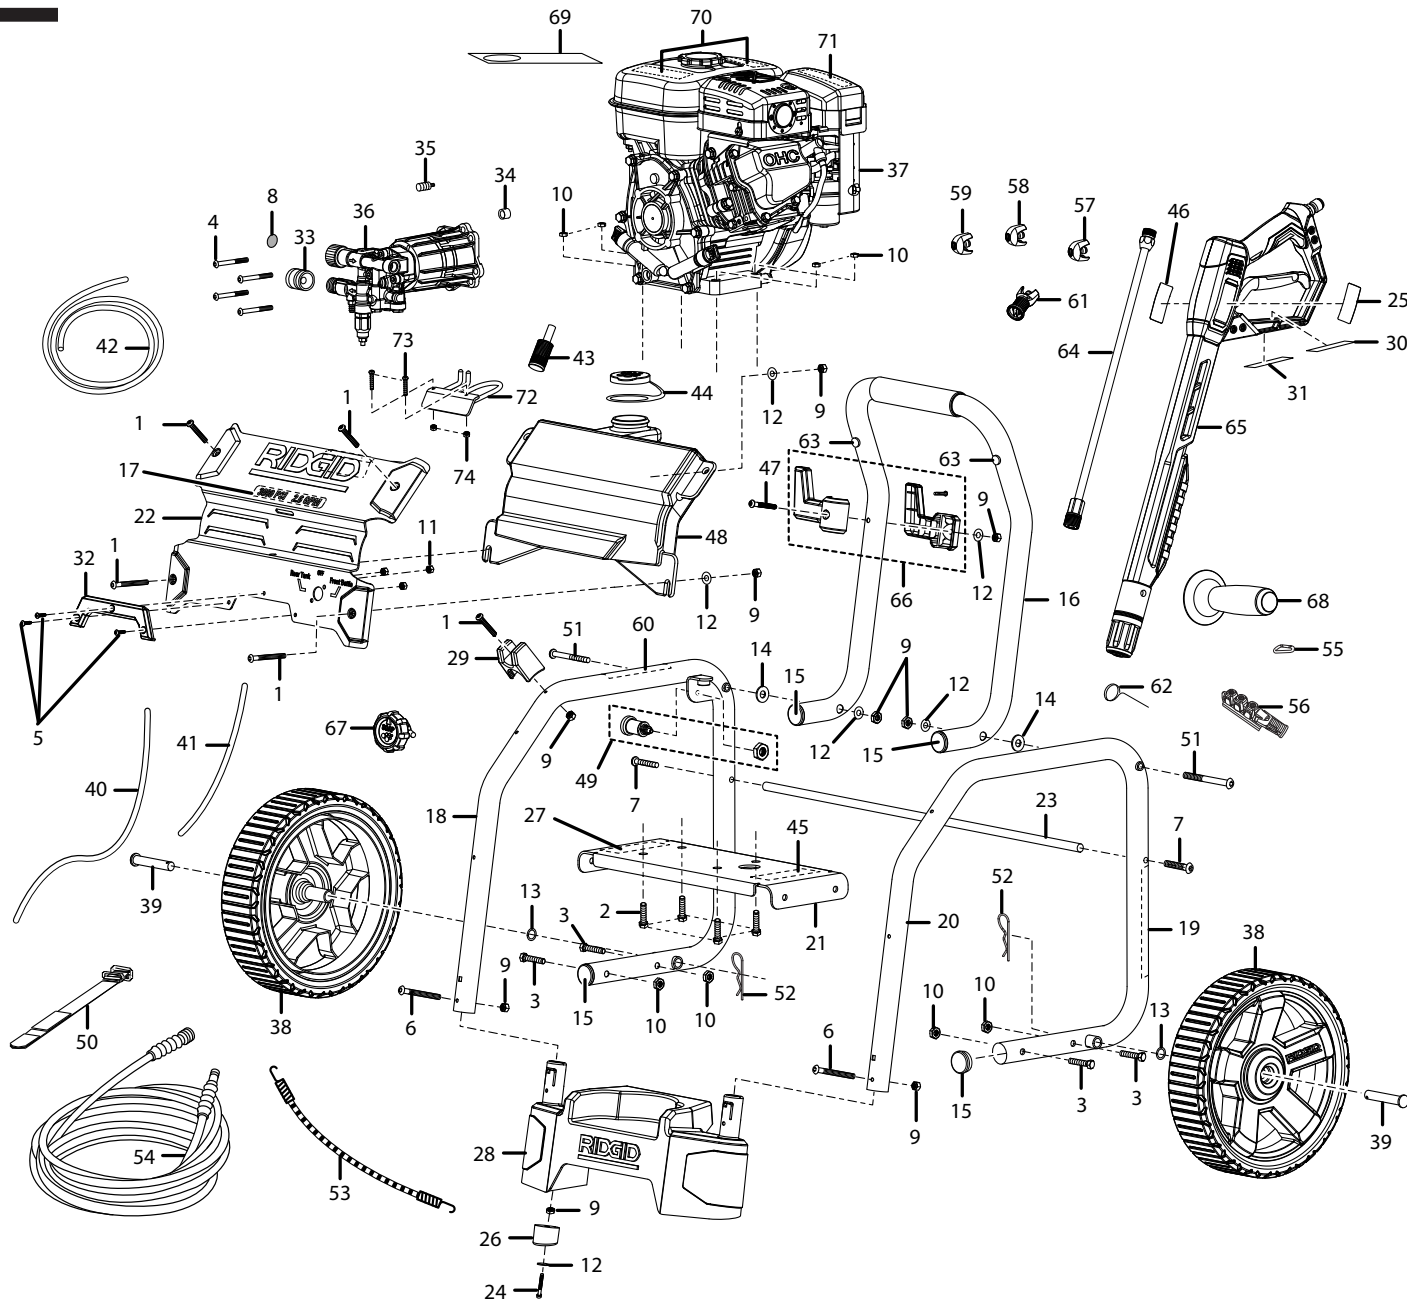

RIDGID

RD80746/RD80947

RD80746/RD80947 Gasoline Pressure Washer

KEY	P/N	DESCRIPTION	QTY	KEY	P/N	DESCRIPTION	QTY	KEY	P/N	DESCRIPTION	QTY
1	661501001	* Screw (1/4-20 x 2 in., Torx Truss Hd.).....	5	29	518931001	Bottom Wand Holder.....	1	58	308698010	Nozzle, 15° (Yellow).....	1
2	661505005	* Bolt (M8 x 36 mm, Hex Hd.).....	4	30	940786002	Wand Label (Max Rating).....	1	59	308699010	Nozzle, 25° (Green).....	1
3	661505003	* Bolt (M8 x 50 mm, Hex Hd.).....	4	31	940654058	Trigger Handle Warning Label (French/Spanish).....	1	60	940693003	Handle Release Label.....	1
4	660739002	* Bolt (5/16-24 x 22 mm).....	4	32	518926001	Bottle Bumper.....	1	61	310660002	Dual Power Soap Nozzle.....	1
5	661555001	* Bolt (M4 x 0.7 x 12 mm).....	3	33	308113002	3/8 in. Quick Connect (Female Coupler).....	1	62	678148002	Nozzle Cleaning Tool.....	1
6	660592005	* Bolt (1/4 x 42 mm, Pan Hd.).....	2	34	518470001	TRV Spout.....	1	63	570733001	Bumper.....	2
7	660391002	* Bolt (M8 x 20, Hex Hd.).....	2	35	678169002	Thermal Release Valve.....	1	64	308494004	Spray Wand (21 in.).....	1
8	308662001	Filter Screen.....	1	36	309515001	Pump.....	1	65	120950013	Trigger Handle Assembly.....	1
9	678016006	* Lock Nut (1/4 in.).....	12	37	309590001	** SP170 Engine (RD80746).....	1	66	120900031	Wand Holder Kit.....	1
10	678774001	* Lock Nut (M8 x 1-1/4 in.).....	8	37	309590002	** SP170 Engine (RD80947).....	1	67	120900032	3-Way Valve Kit.....	1
11	678610002	* Lock Nut (M4).....	3	38	308451003	Wheel (12 in. x 3 in.).....	2	68	513122001	Auxiliary Handle.....	1
12	638128004	* Washer (1/4 in.).....	9	39	620598001	Axle.....	2	69	940971011	Engine Oil (Hang Tag).....	1
13	638275002	* Washer (1/2 in.).....	2	40	570728001	Pump Hose.....	1	70	940654053	Warning Label.....	1
14	518724002	* Washer (D20 x D8 x 5t).....	2	41	570728002	Tank Hose.....	1	71	940778003	Hot Muffler Label.....	1
15	518932001	Handle Tube Cap.....	4	42	570728003	Bottle Hose.....	1	72	308316001	Wand Holder Storage.....	1
16	308941001	Handle Assembly (Inc. Key Nos. 15 and 63).....	1	43	518391001	Filter (Injection Hose).....	1	73	660976002	* Bolt (M5 x 16 mm, Pan Hd.).....	2
17	940779003	Performance Label.....	1	44	310650001	Soap Tank Cap.....	1	74	678390001	* Hex Nut (M5).....	2
18	308938004	Right Frame Assembly.....	1	45	986995001	Data Label.....	1	Not Shown:			
19	940617012	Engine Quick Start Label.....	1	46	940654061	Trigger Handle Warning Label (English).....	1	75	N/A	* Oil (SAE 30 or SAE 10W30).....	1
20	308939004	Left Frame Assembly.....	1	47	660592004	* Screw (1/4-20 x 2 in., Pan Hd.).....	1	76	987000254	Operator's Manual.....	1
21	638385006	Engine Plate.....	1	48	310658003	Soap Tank Assembly.....	1	77	987000255	Replacement Parts List.....	1
22	638671001	Face Plate.....	1	49	308910001	Release Pin.....	1	78	987000262	Assembly Guide.....	1
23	678143001	Bar.....	1	50	308350001	Hook-And-Loop Strap.....	1	10-17-08 (REV:03)			
24	661503002	* Bolt (1/4 x 19 mm, Hex Hd.).....	2	51	678406004	Connector Pin (1/4 in.).....	2				
25	940726009	Trigger Handle Logo Label.....	1	52	678238001	Hitch Pin.....	2				
26	561307001	Rubber Foot.....	2	53	308531002	Bungee Cord With Hooks.....	1				
27	940780001	Pump Quick Start Label.....	1	54	308835003	High Pressure Hose.....	1				
28	308909003	Foot Assembly (Inc. Key Nos. 9, 12, 24 and 26).....	1	55	638637002	Spring Clip.....	1				
				56	570727004	Nozzle Holder.....	1				
				57	308697010	Nozzle, 0° (Red).....	1				