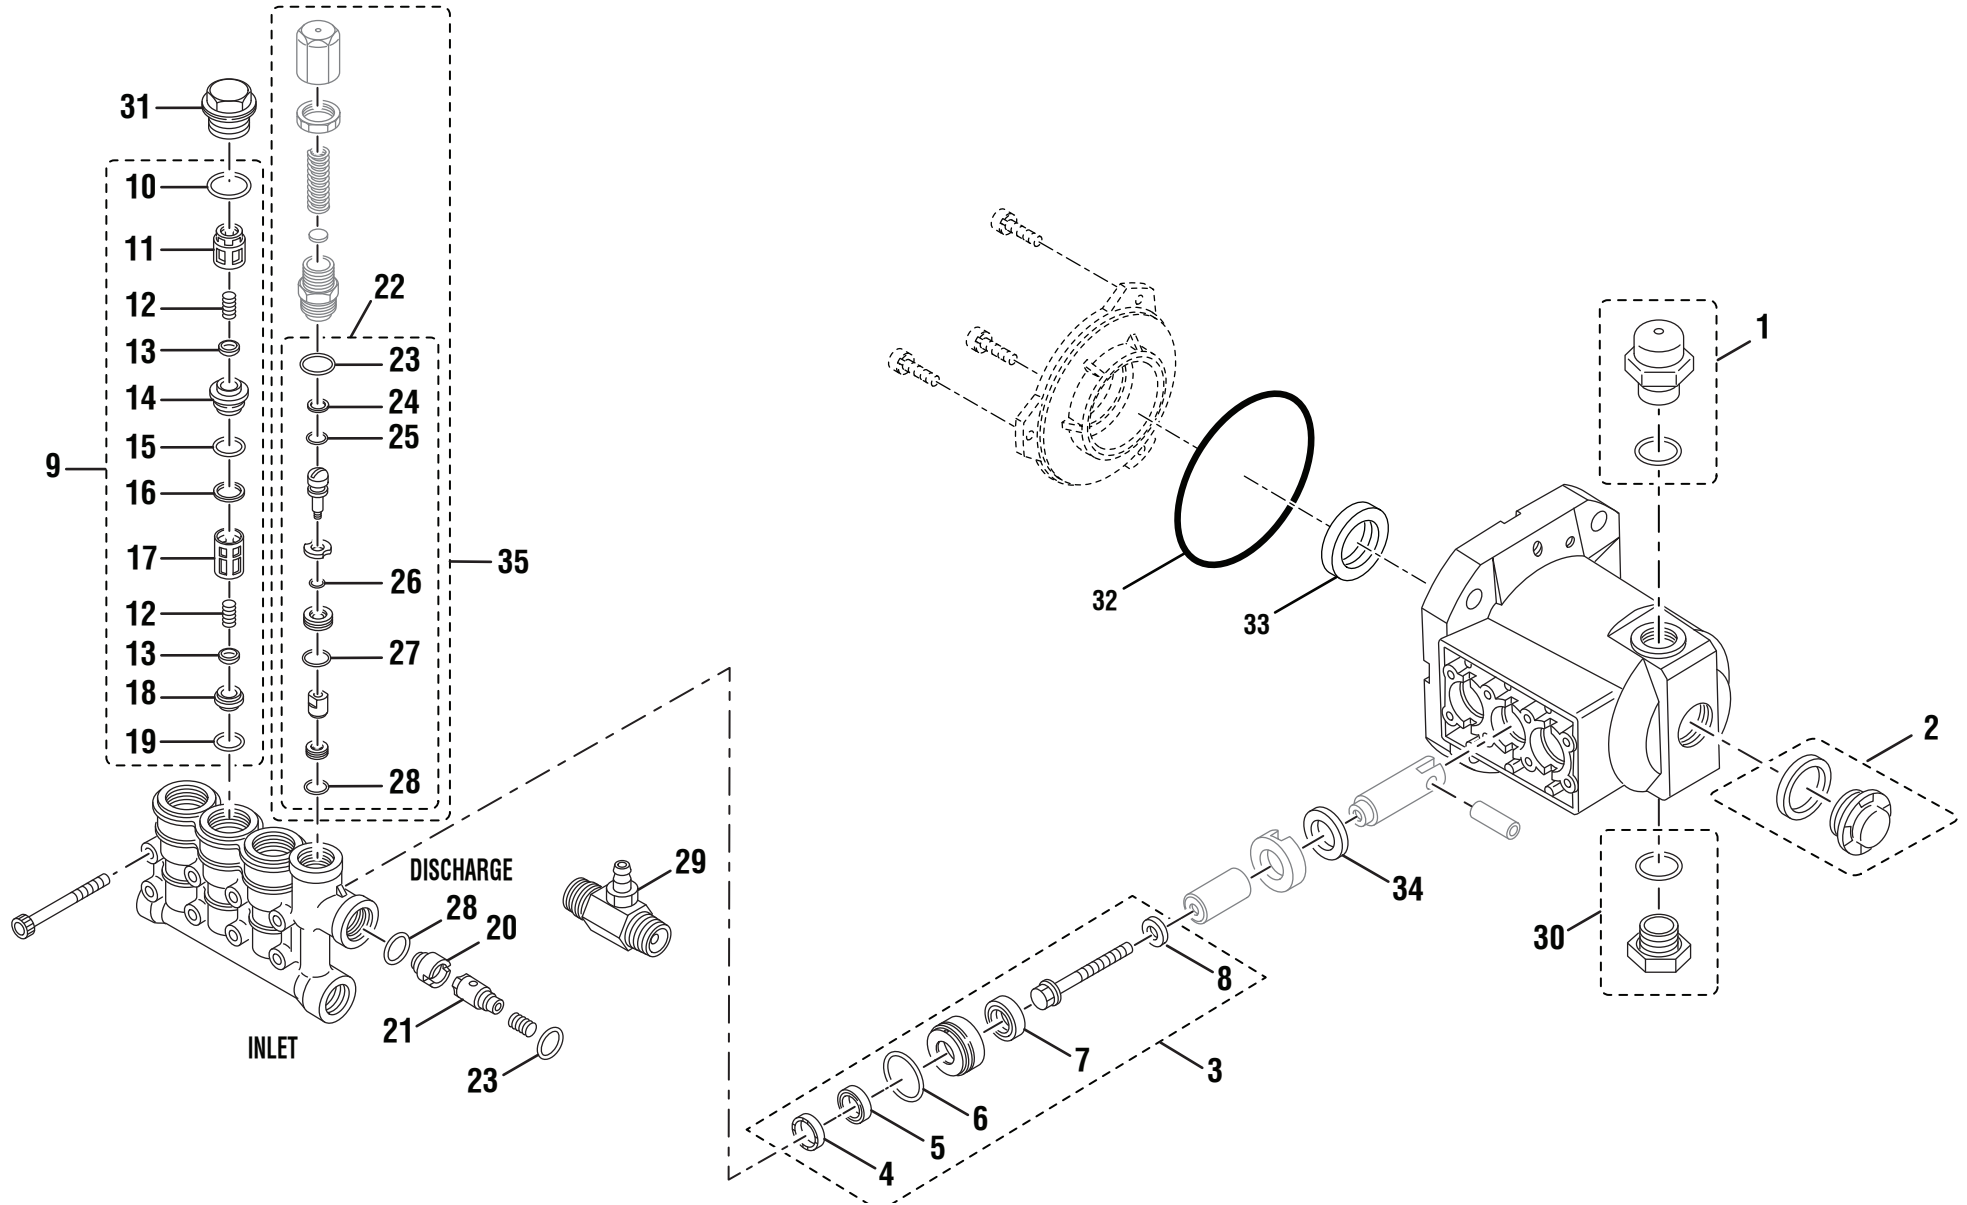

# RD80702/RD80905 Gasoline Pressure Washer

KEY	P/N	DESCRIPTION	QTY	KEY	P/N	DESCRIPTION	QTY
1	661554001	Bolt (M8 x 45 mm, Hex Hd.).....	2	32	308937002	Left Frame .....	1
2	661554002	Bolt (M8 x 70 mm, Hex Hd.).....	2	33	518932001	Handle Tube Cap.....	2
3	661555001	Screw (M4 x 12.5 mm, Button Hd.).....	3	34	940786002	Trigger Handle Max Pressure Label .....	1
4	661555002	Screw (1/4-20 x 2.1 in., T30, Torx Hd.).....	1	35	940726009	Trigger Handle Label .....	1
5	660869005	Bolt (1/4-20 x 48.5 mm, Hex Hd.) .....	4	36	638680001	Logo Plate .....	1
6	661503001	Bolt (1/4-20 x 1 in.).....	2	37	638677002	Face Plate .....	1
7	661505003	Bolt (M8 x 50 mm).....	4	38	638385005	Engine Plate .....	1
8	661505005	Bolt (M8 x 36 mm, Hex Hd.).....	4	39	308936003	Hook Assembly (Inc. Key Nos. 9 and 18).....	1
9	660973013	Bolt (M8 x 67.15 mm, Hex Hd.).....	2	40	678406004	Connector Pin (1/4 in.).....	2
10	940971011	Hang Tag (Engine) .....	1	41	620505001	Axle .....	2
11	661556001	Screw (1/4-20 x 1.4 in., T30, Torx Truss Hd.) .....	4	42	678146002	Hitch Pin.....	2
12	661501001	Screw (1/4-20 x 1.85 in., Torx Hd.).....	1	43	308910001	Release Pin.....	1
13	120900031	Wand Holder Kit .....	1	44	308494004	Spray Wand.....	1
14	940617012	Quick Start Label (Engine).....	1	45	940654059	Low Oil Warning Label .....	1
15	940617050	Pump Quick Start Label .....	1	46	940778004	Hot Surface Label .....	1
16	661558001	Bolt (3/8-16 x 35 mm, Hex Hd.) .....	4	47	308710004	Wheel (12 in. x 4 in.).....	2
17	661557001	Bolt (5/16 x 19 mm, Hex Hd.).....	4	48	940726010	Performance Label.....	1
18	678774001	Lock Nut (M8 x 1.25).....	14	49	308235003	EX21 Engine (RD80702) .....	1
19	678016006	Lock Nut (1/4-20) .....	11		309591013	EX21 Engine (RD80905) .....	1
20	678610002	Lock Nut (M4).....	3	50	940599007	Data Label (RD80702) .....	1
21	638128004	Washer (1/4 in.).....	5		940599009	Data Label (RD80905) .....	1
22	940693003	Handle Release Label .....	1	51	940654058	Trigger Guard Warning Label (French/Spanish) .....	1
23	518724002	Washer (D20 x D18 x 4.5t).....	2	52	308692003	Garden Hose Coupler w/Filter.....	1
24	678600002	Washer (M4) .....	1	53	308988001	Quick Disconnect (Female 3/8 in.) .....	1
25	638128001	Washer (5/8 in.) .....	2	54	518954001	Trigger Handle Storage .....	1
26	638679001	Lock Washer (3/8 in.).....	4	55	518955002	Wand Holder .....	1
27	638678001	Lock Washer (5/16 in.).....	4	56	570554001	Wear Pad.....	2
28	638386002	Washer (3/8 in.).....	4	57	570712001	Rubber Bumper.....	1
29	638675002	Washer (5/16 in.).....	4	58	513122001	Auxiliary Handle Assembly .....	1
30	940654053	Warning Labels.....	1	59	638637002	Spring Clip.....	1
31	308938005	Right Frame Assembly (Inc. Key Nos. 3, 20, 24 and 57).....	1	60	570727002	Storage Holder.....	1
				61	308697007	Nozzle, 0° (Red).....	1
				62	308698007	Nozzle, 15° (Yellow).....	1
				63	308699007	Nozzle, 25° (Green).....	1
				64	308700007	Nozzle, 40° (White).....	1
				65	308835002	High Pressure Hose.....	1
				66	561399003	Injection Hose .....	1
				67	518391001	Injection Hose Filter .....	1
				68	308662001	Filter Screen .....	1
				69	310660005	Dual Power Soap Nozzle.....	1
				70	310664001	Bungee Cord and Bead Assembly .....	1
				71	308940001	Handle Assembly (Inc. Key No. 33).....	1
				72	308909002	Foot Assembly .....	2
				73	940778005	Hot Muffler Label.....	1
				74	120950013	Trigger Handle Assembly .....	1
				75	308694006	Pump (Inc. Key Nos. 16-17, 26-29 and 78)....	1
				76	570733002	Handle Bumper .....	2
				77	678169004	Thermal Relief Valve.....	1
				78	310735001	Chemical Injector .....	1
				79	940654061	Trigger Guard Warning Label (English).....	1
				80	678024002	Wrench (T30 Torx) .....	1
				81	660738001	Bolt (1/4 in., Hex Hd.).....	1
				82	940716002	Vent Cap Label.....	1
					<b>Not Shown:</b>		
					*	Oil (SAE 30 or SAE 10W30).....	1
					940971048	Hang Tag (EFI Oil Bottle) .....	1
					987000274	Operator's Manual.....	1
					987000275	Replacement Parts List .....	1
					987000276	Assembly Guide .....	1