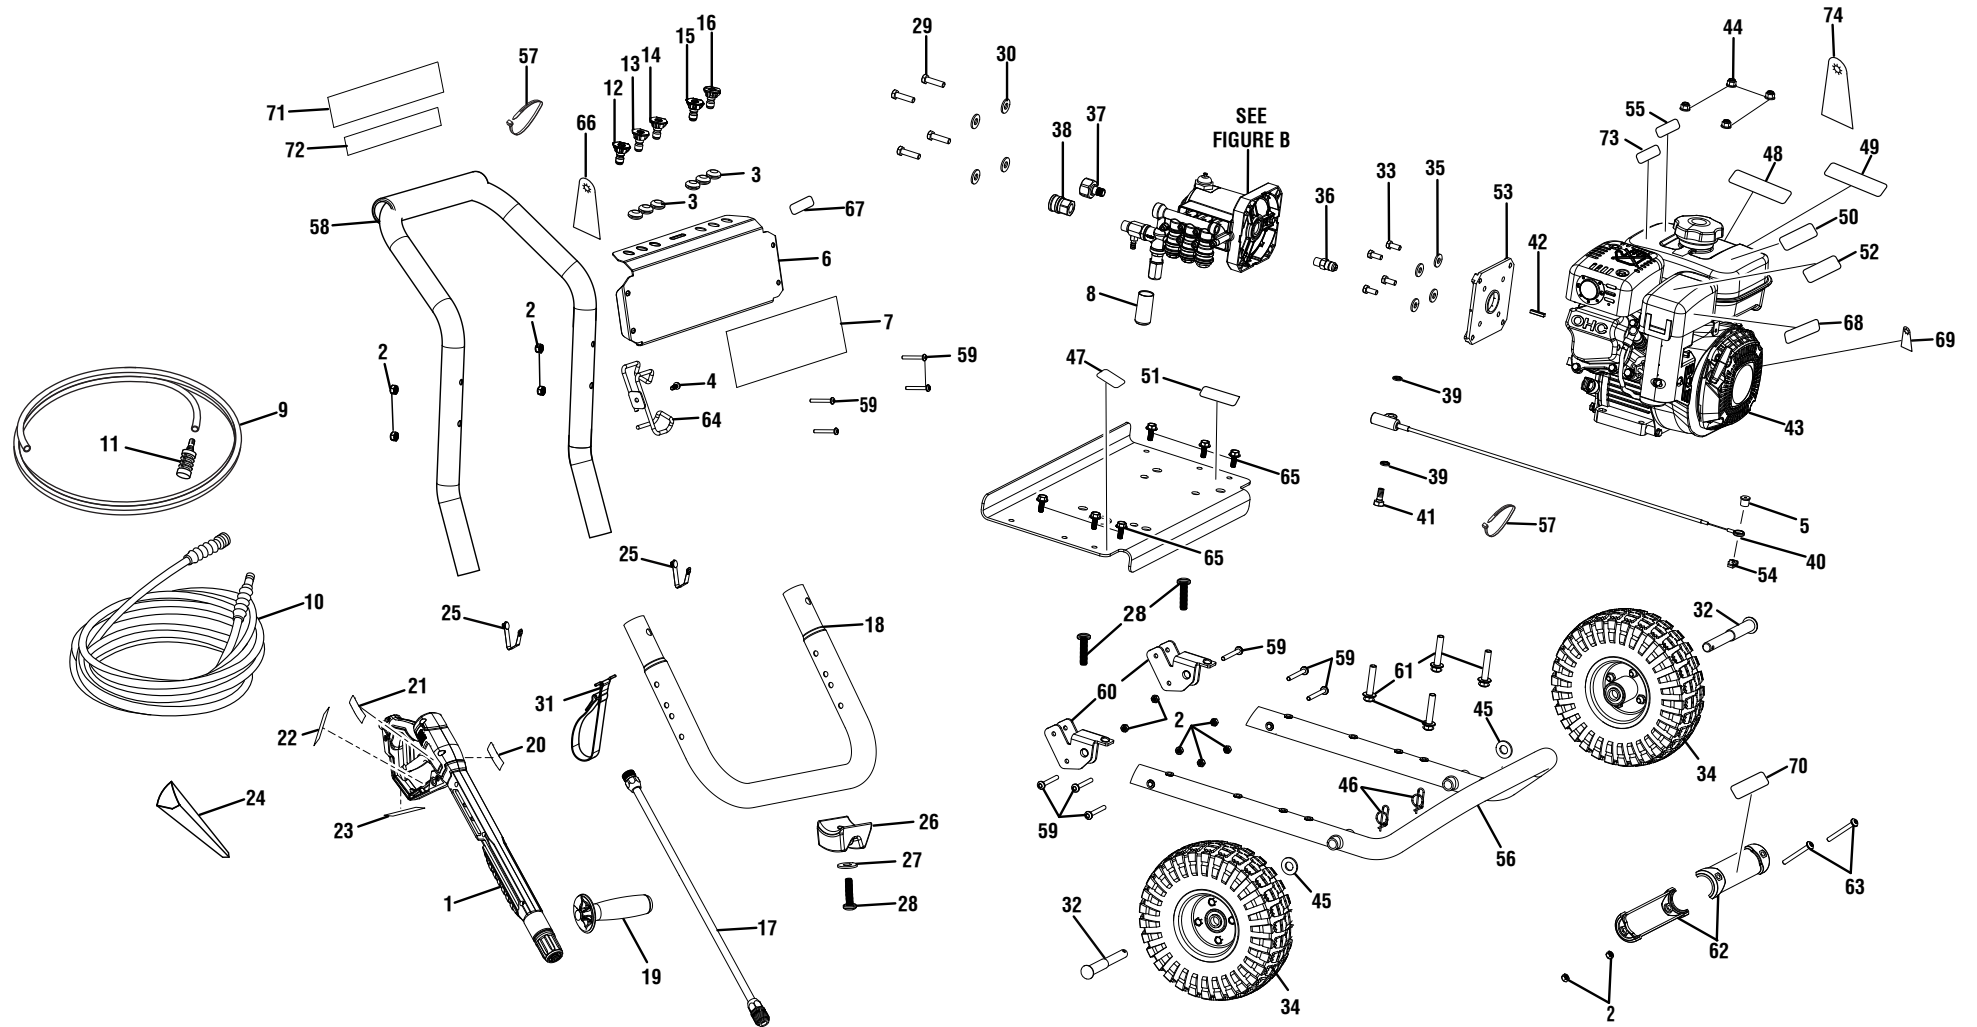

FIGURE A

RD80945 Gasoline Pressure Washer

| KEY P/N | DESCRIPTION | QTY | KEY P/N | DESCRIPTION | QTY | KEY P/N | DESCRIPTION | QTY |
|---------|---|-----|---------|--|-----|-------------------|--|-----|
| 1 | 308760027 Trigger Handle Assembly (Inc. Key Nos. 19-23) | 1 | 25 | 308421004 Lock Button w/Spring Clip | 2 | 52 | 940778005 Hot Muffler Label | 1 |
| 2 | 678610006 Lock Nut (M6) | 12 | 26 | 561307007 Wear Pad | 1 | 53 | 638642001 Pump Flange | 1 |
| 3 | 561383004 Rubber Grommets | 6 | 27 | 638128004 Washer (1/4 in.) | 1 | 54 | 524014001 Cable Clamp | 1 |
| 4 | 660224013 Screw (M6 X16 mm, Phillips Pan Hd.) | 1 | 28 | 660224009 Screw (M6 x 25 mm, T30 Torx Hd.) | 3 | 55 | 941613004 Pressure Release Label | 1 |
| 5 | 524013002 Swivel Bushing | 1 | 29 | 661558001 Bolt (3/8-16 x 1-3/8 in., Hex Hd.) | 4 | 56 | 308471049 Main Frame Assembly | 1 |
| 6 | 638671010 Metal Performance Panel & Nozzle Holder | 1 | 30 | 638386002 Washer (3/8 in.) | 4 | 57 | 900333015 Wire Tie | 2 |
| 7 | 940779116 Performance Label | 1 | 31 | 308350001 Hose Storage Strap | 1 | 58 | 308638054 Handle Assembly | 1 |
| 8 | 570410002 Pump Unloader Cap | 1 | 32 | 620598002 Axle | 2 | 59 | 661503015 Bolt (M6 X 48 mm, T30 Torx Hd.) | 10 |
| 9 | 561399003 Injection Hose | 1 | 33 | 661557001 Bolt (5/16-24 x 3/4 in., Hex Hd.) | 4 | 60 | 638578002 Connector | 2 |
| 10 | 308835059 High Pressure Hose (30 ft.) | 1 | 34 | 308451010 Wheel | 2 | 61 | 660764002 Bolt (M8 x 40 mm, Flange Hd.) | 4 |
| 11 | 308103015 Injection Hose Filter | 1 | 35 | 638675002 Washer (5/16 in.) | 4 | 62 | 522951001 Lower Frame Cover | 2 |
| 12 | 308697030 0 Deg Nozzle | 1 | 36 | 678169004 Thermal Release Valve | 1 | 63 | 661834002 Screw (M6 x 55 mm, T30 Torx Hd.) | 2 |
| 13 | 308698015 15 Deg Nozzle | 1 | 37 | 308692003 Garden Hose Coupler w/Filter | 1 | 64 | 638701029 Wand Holder | 1 |
| 14 | 308699030 25 Deg Nozzle | 1 | 38 | 308661004 Quick Disconnect (Female) | 1 | 65 | 661505020 Bolt (M6 x 16 mm, Flange Hd.) | 6 |
| 15 | 308706011 Soap Nozzle | 1 | 39 | 310928001 Seal | 2 | 66 | 961039006 Nozzle Hang Tag | 1 |
| 16 | 308700015 40 Deg Nozzle | 1 | 40 | 310437002 Idle Down Assembly | 1 | 67 | 940378015 Extra Nozzle Label | 1 |
| 17 | 308494004 Spray Wand | 1 | 41 | 660971005 Idle Down Bolt (M10 x 1.5 mm) | 1 | 68 | 940639011 Idle Down Label | 1 |
| 18 | 308774002 Rear Frame Assembly (Inc. Key Nos. 25-28) | 1 | 42 | 678793001 Output Shaft Key (27 mm) | 1 | 69 | 940889005 Oil Dipstick Hang Tag | 1 |
| 19 | 521830002 Auxiliary Handle Assembly | 1 | 43 | ** Subaru, SP210 Horizontal Engine | 1 | 70 | 940705227 Logo Label | 1 |
| 20 | 940654061 Trigger Handle Warning Label | 1 | 44 | 678774002 Lock Nut (M8) | 4 | 71 | 940617133 Quick Start Label | 1 |
| 21 | 940726009 Trigger Handle Label | 1 | 45 | 638275002 Washer (1/2 in.) | 2 | 72 | 941486013 Inquires Label | 1 |
| 22 | 940786002 Trigger Handle Max Pressure Label | 1 | 46 | 678899001 Hitch Pin | 2 | 73 | 940899002 Do Not Mix Label | 1 |
| 23 | 940654058 Trigger Handle Warning Label | 1 | 47 | 940947003 Combustion Warning Label | 1 | 74 | 940473012 Notice Hang Tag | 1 |
| 24 | 519314001 Funnel | 1 | 48 | 940654269 Danger Label (English) | 1 | Not Shown: | | |
| | | | 49 | 940654270 Danger Label (French) | 1 | * | Oil (SAE 30 or SAE 10W30) | |
| | | | 50 | 940872003 E-85 Label | 1 | 990000872 | Operator's Manual | |
| | | | 51 | 940871010 Check Oil Label | 1 | 990000874 | Assembly Guide | |