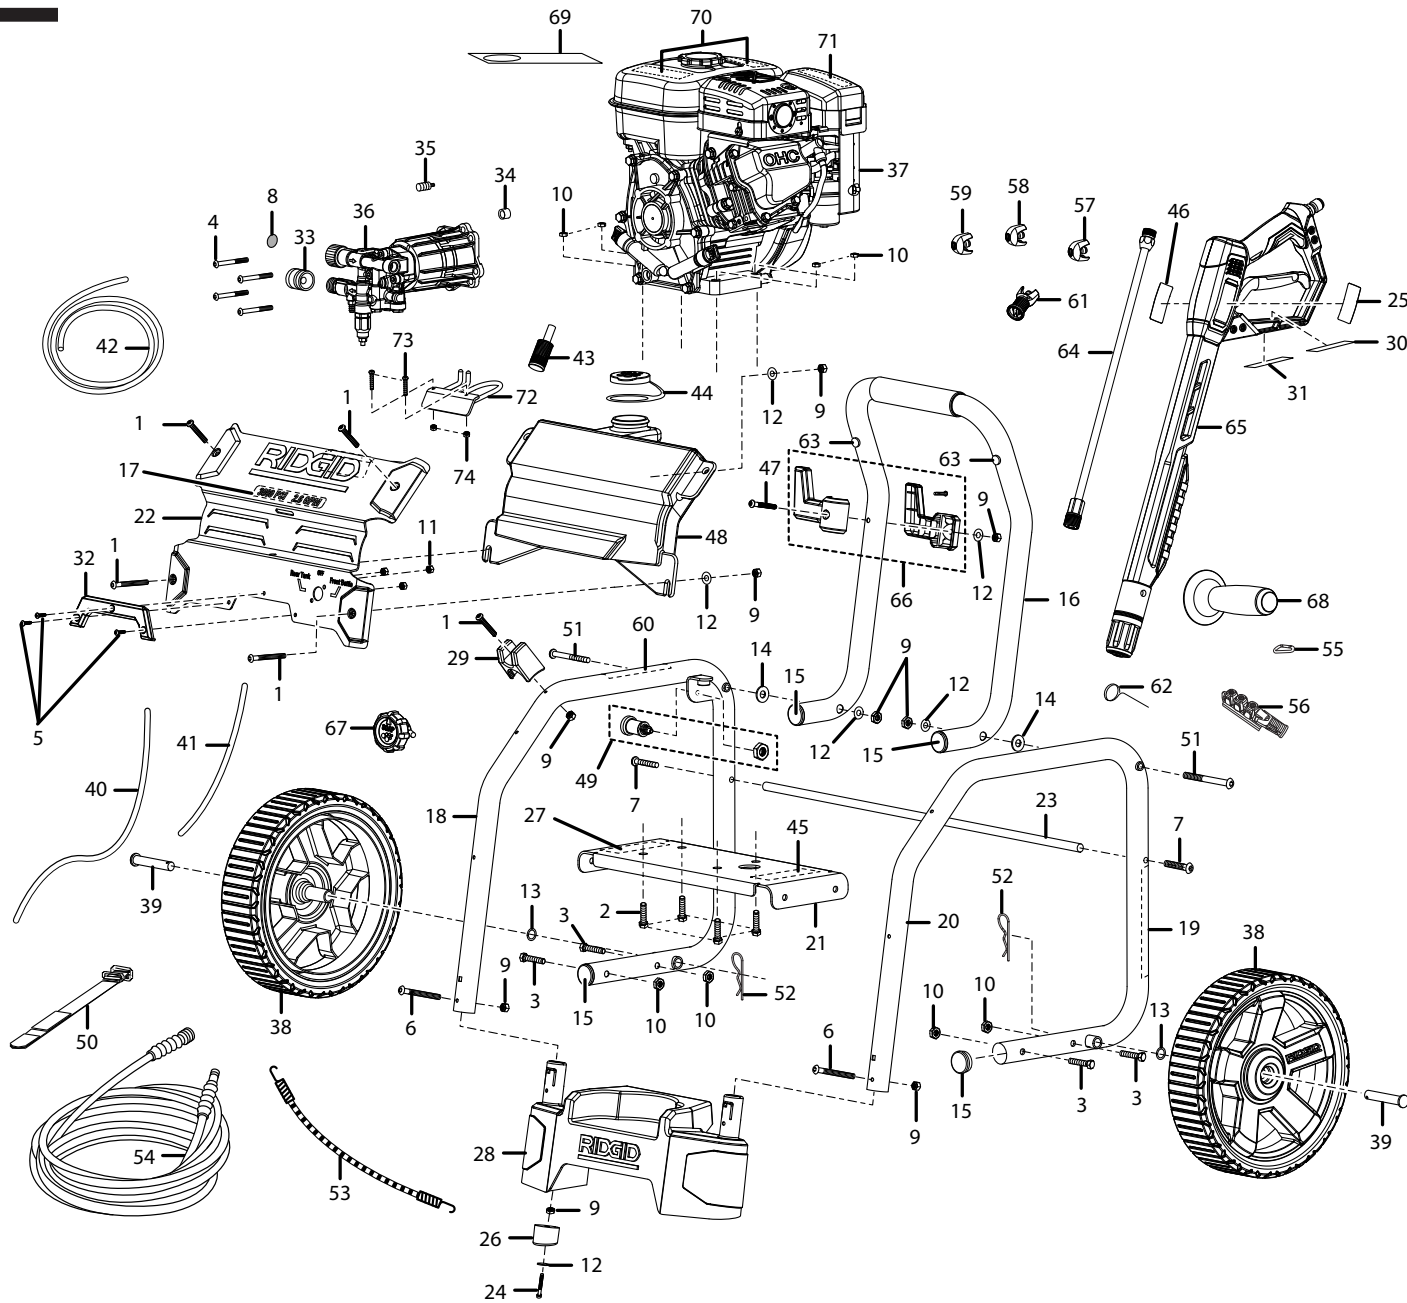

# RD80746/RD80947 Gasoline Pressure Washer

KEY	P/N	DESCRIPTION	QTY	KEY	P/N	DESCRIPTION	QTY	KEY	P/N	DESCRIPTION	QTY
1	661501001	* Screw (1/4-20 x 2 in., Torx Truss Hd.).....	5	29	518931001	Bottom Wand Holder.....	1	58	308698010	Nozzle, 15° (Yellow).....	1
2	661505005	* Bolt (M8 x 36 mm, Hex Hd.).....	4	30	940786002	Wand Label (Max Rating).....	1	59	308699010	Nozzle, 25° (Green).....	1
3	661505003	* Bolt (M8 x 50 mm, Hex Hd.).....	4	31	940654058	Trigger Handle Warning Label (French/Spanish).....	1	60	940693003	Handle Release Label.....	1
4	660739002	* Bolt (5/16-24 x 22 mm).....	4	32	518926001	Bottle Bumper.....	1	61	310660002	Dual Power Soap Nozzle.....	1
5	661555001	* Bolt (M4 x 0.7 x 12 mm).....	3	33	308113002	3/8 in. Quick Connect (Female Coupler).....	1	62	678148002	Nozzle Cleaning Tool.....	1
6	660592005	* Bolt (1/4 x 42 mm, Pan Hd.).....	2	34	518470001	TRV Spout.....	1	63	570733001	Bumper.....	2
7	660391002	* Bolt (M8 x 20, Hex Hd.).....	2	35	678169002	Thermal Release Valve.....	1	64	308494004	Spray Wand (21 in.).....	1
8	308662001	Filter Screen.....	1	36	309515001	Pump.....	1	65	120950013	Trigger Handle Assembly.....	1
9	678016006	* Lock Nut (1/4 in.).....	12	37	309590001	** SP170 Engine (RD80746).....	1	66	120900031	Wand Holder Kit.....	1
10	678774001	* Lock Nut (M8 x 1-1/4 in.).....	8	37	309590002	** SP170 Engine (RD80947).....	1	67	120900032	3-Way Valve Kit.....	1
11	678610002	* Lock Nut (M4).....	3	38	308451003	Wheel (12 in. x 3 in.).....	2	68	513122001	Auxiliary Handle.....	1
12	638128004	* Washer (1/4 in.).....	9	39	620598001	Axle.....	2	69	940971011	Engine Oil (Hang Tag).....	1
13	638275002	* Washer (1/2 in.).....	2	40	570728001	Pump Hose.....	1	70	940654053	Warning Label.....	1
14	518724002	* Washer (D20 x D8 x 5t).....	2	41	570728002	Tank Hose.....	1	71	940778003	Hot Muffler Label.....	1
15	518932001	Handle Tube Cap.....	4	42	570728003	Bottle Hose.....	1	72	308316001	Wand Holder Storage.....	1
16	308941001	Handle Assembly (Inc. Key Nos. 15 and 63).....	1	43	518391001	Filter (Injection Hose).....	1	73	660976002	* Bolt (M5 x 16 mm, Pan Hd.).....	2
17	940779003	Performance Label.....	1	44	310650001	Soap Tank Cap.....	1	74	678390001	* Hex Nut (M5).....	2
18	308938004	Right Frame Assembly.....	1	45	986995001	Data Label.....	1	<b>Not Shown:</b>			
19	940617012	Engine Quick Start Label.....	1	46	940654061	Trigger Handle Warning Label (English).....	1	75	N/A	* Oil (SAE 30 or SAE 10W30).....	1
20	308939004	Left Frame Assembly.....	1	47	660592004	* Screw (1/4-20 x 2 in., Pan Hd.).....	1	76	987000254	Operator's Manual.....	1
21	638385006	Engine Plate.....	1	48	310658003	Soap Tank Assembly.....	1	77	987000255	Replacement Parts List.....	1
22	638671001	Face Plate.....	1	49	308910001	Release Pin.....	1	78	987000262	Assembly Guide.....	1
23	678143001	Bar.....	1	50	308350001	Hook-And-Loop Strap.....	1	10-17-08 (REV:03)			
24	661503002	* Bolt (1/4 x 19 mm, Hex Hd.).....	2	51	678406004	Connector Pin (1/4 in.).....	2				
25	940726009	Trigger Handle Logo Label.....	1	52	678238001	Hitch Pin.....	2				
26	561307001	Rubber Foot.....	2	53	308531002	Bungee Cord With Hooks.....	1				
27	940780001	Pump Quick Start Label.....	1	54	308835003	High Pressure Hose.....	1				
28	308909003	Foot Assembly (Inc. Key Nos. 9, 12, 24 and 26).....	1	55	638637002	Spring Clip.....	1				
				56	570727004	Nozzle Holder.....	1				
				57	308697010	Nozzle, 0° (Red).....	1				