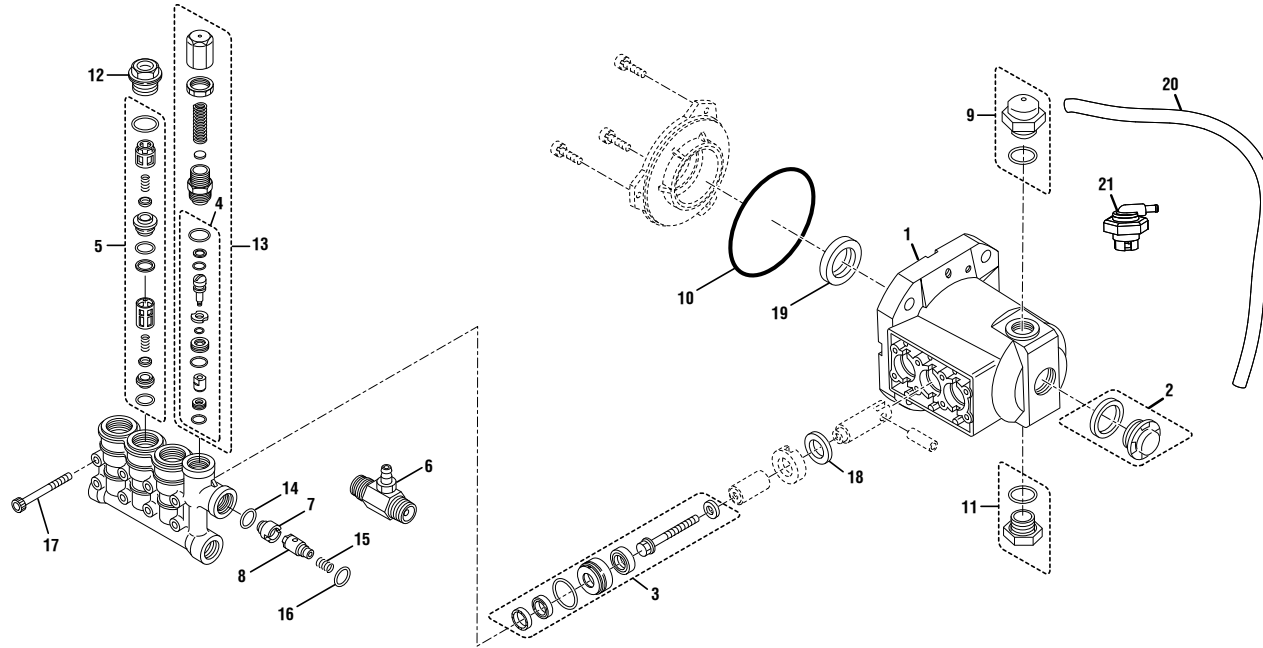

FIGURE B

KEY	P/N	DESCRIPTION	QTY	PIÈCE RÉF.	DESCRIPTION	QTÉ	REF. N/P	DESCRIPCIÓN	CANT.
1	308694024	Pump Assembly (Inc. Key Nos. 2-19).....	1	308694024	Ensemble de pompe (incl. lég. réf. 2-19).....	1	1 308694024	Conjunto de bomba (incl. núm. ref. 2-19)	1
2	308688006	Bubble Oil Gauge w/Gasket.....	1	308688006	Jauge d'huile à bulle d'air avec joint statique	1	2 308688006	Indicador de burbuja de aceite con junta	1
3	120440001	Seal Kit.....	1	120440001	Kit de joint	1	3 120440001	Kit del sello.....	1
4	120442001	O-Ring Kit.....	1	120442001	Kit de joint	1	4 120442001	Kit del anillo en "O"	1
5	120441001	Valve Kit.....	1	120441001	Kit de joint torique en O	1	5 120441001	Kit del válvula	1
6	310735002	Chemical Injector	1	310735002	Injecteur chimique.....	1	6 310735002	Inyector químico.....	1
7	678842001	Check Valve Seat	1	678842001	Clapet antiretour assise.....	1	7 678842001	Válvula de retención asiento	1
8	308826003	Check Valve w/O-Ring	1	308826003	Clapet antiretour / joint torique en O.....	1	8 308826003	Válvula de retención / anillo en "O".....	1
9	310438002	Vent Cap (CAT)	1	310438002	Bouchon d'évent (CAT)	1	9 310438002	Tapa de ventilación (CAT)	1
10	570742070	O-Ring.....	1	570742070	Joint torique en O.....	1	10 570742070	Anillo en "O"	1
11	310923001	Drain Plug.....	1	310923001	Bouchon de vidange	1	11 310923001	Tapón de drenaje.....	1
12	679405002	Plug	2	679405002	Bouchon	2	12 679405002	Tapón.....	2
13	310924001	Unloader Assembly (Inc. Key No. 4).....	1	310924001	Ensemble déchargeur (incl. pièce réf. 4)	1	13 310924001	Conjunto del descargador (incl. pza. núm. ref. 4).....	1
14	570742012	O-Ring.....	1	570742012	Joint torique en O.....	1	14 570742012	Anillo en "O"	1
15	679444001	Spring.....	1	679444001	Ressort	1	15 679444001	Resorte.....	1
16	570742010	O-Ring.....	1	570742010	Joint torique en O.....	1	16 570742010	Anillo en "O"	1
17	661557012	Bolt.....	8	661557012	Boulon	8	17 661557012	Perno	8
18	570763007	Oil Seal	1	570763007	Joint d'huile.....	1	18 570763007	Aceite el sello	1
19	570742069	Oil Seal	1	570742069	Joint d'huile.....	1	19 570742069	Aceite el sello	1
20	570358044	Tube (Optional, 11 in.)	1	570358044	Tube (facultatif, 11 po).....	1	20 570358044	Tubo (opcional , 11 pulg.).....	1
21	310438001	Vent Cap (Optional)	1	310438001	Bouchon d'évent (facultatif)	1	21 310438001	Tapa de ventilación (opcional).....	1