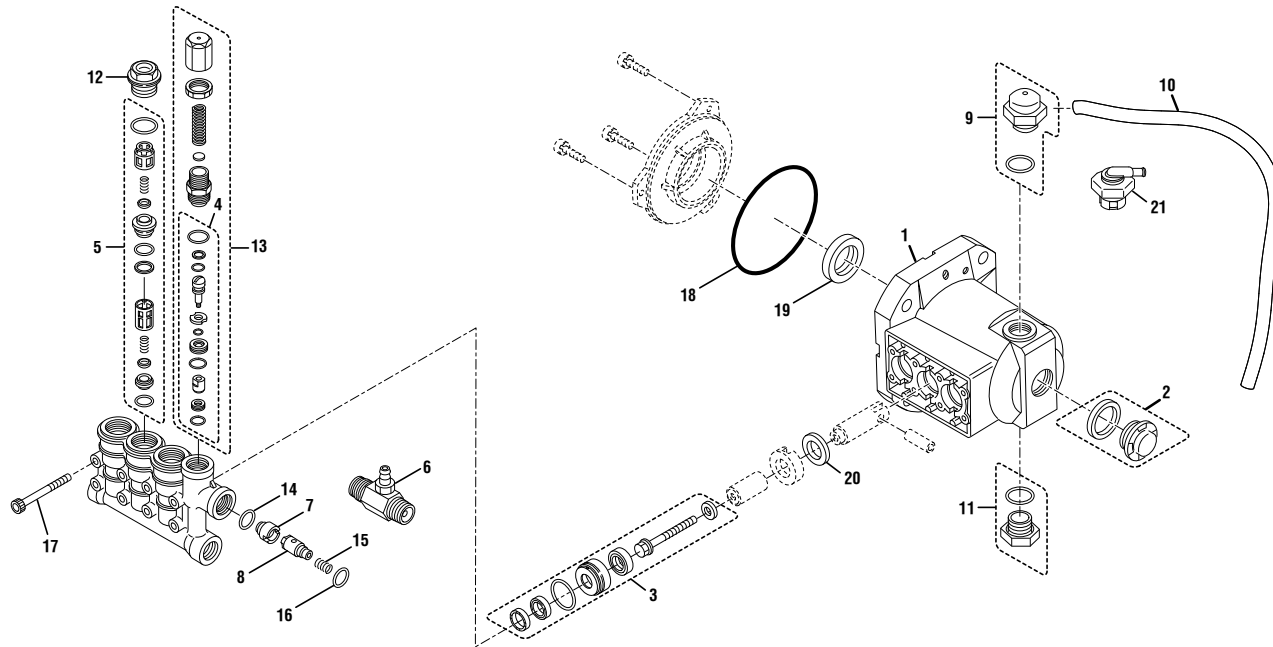

FIGURE B

KEY	P/N	DESCRIPTION	QTY	PIÈCE RÉF.	DESCRIPTION	QTÉ	REF. N/P	DESCRIPCIÓN	CANT.
1	308694014	Pump Assembly (Inc. Key Nos. 2-9 and 11-20)	1	308694014	Ensemble de pompe (incl. lég. réf. 2-9 et 11-20)	1	1 308694014	Conjunto de bomba (incl. núm. ref. 2-9 y 11-20)	1
2	308688006	Bubble Oil Gauge w/Gasket.....	1	308688006	Jauge d'huile à bulle d'air avec joint statique	1	2 308688006	Indicador de burbuja de aceite con junta	1
3	120440001	Seal Kit	1	120440001	Kit de joint	1	3 120440001	Kit del sello	1
4	120442001	O-Ring Kit.....	1	120442001	Kit de joint torique en O	1	4 120442001	Kit del anillo en "O"	1
5	120441001	Valve Kit.....	1	120441001	Kit de valve.....	1	5 120441001	Kit del válvula	1
6	310735002	Chemical Injector	1	310735002	Injecteur chimique.....	1	6 310735002	Inyector químico.....	1
7	678842001	Check Valve Seat	1	678842001	Clapet antiretour assise.....	1	7 678842001	Válvula de retención asiento	1
8	308826003	Check Valve w/O-Ring	1	308826003	Clapet antiretour / joint torique en O.....	1	8 308826003	Válvula de retención / anillo en "O"	1
9	310438002	Vent Cap (CAT)	1	310438002	Bouchon d'évent (CAT)	1	9 310438002	Tapa de ventilación (CAT)	1
10	570358044	Tube (Optional, 11 in.)	1	570358044	Tube (facultatif, 11 po).....	1	10 570358044	Tube (opcional, 11 pulg.)	1
11	310923001	Drain Plug.....	1	310923001	Bouchon de vidange	1	11 310923001	Tapón de drenaje.....	1
12	679405002	Plug	2	679405002	Bouchon	2	12 679405002	Tapón.....	2
13	310924001	Unloader Assembly (Inc. Key No. 4).....	1	310924001	Ensemble déchargeur (incl. pièce réf. 4).....	1	13 310924001	Conjunto del descargador (incl. pza. núm. ref. 4).....	1
14	570742012	O-Ring	1	570742012	Joint torique en O.....	1	14 570742012	Anillo en "O"	1
15	679444001	Spring	1	679444001	Ressort	1	15 679444001	Resorte.....	1
16	570742010	O-Ring	1	570742010	Joint torique en O.....	1	16 570742010	Anillo en "O"	1
17	661557012	Bolt.....	8	661557012	Boulon	8	17 661557012	Perno	8
18	570742070	O-Ring	1	570742070	Joint torique en O.....	1	18 570742070	Anillo en "O"	1
19	570742069	Oil Seal	1	570742069	Joint d'huile.....	1	19 570742069	Aceite el sello	1
20	570763007	Oil Seal	1	570763007	Joint d'huile.....	1	20 570763007	Aceite el sello	1
21	310438001	Vent Cap (Optional)	1	310438001	Bouchon d'évent (facultatif)	1	21 310438001	Tapa de ventilación (opcional).....	1