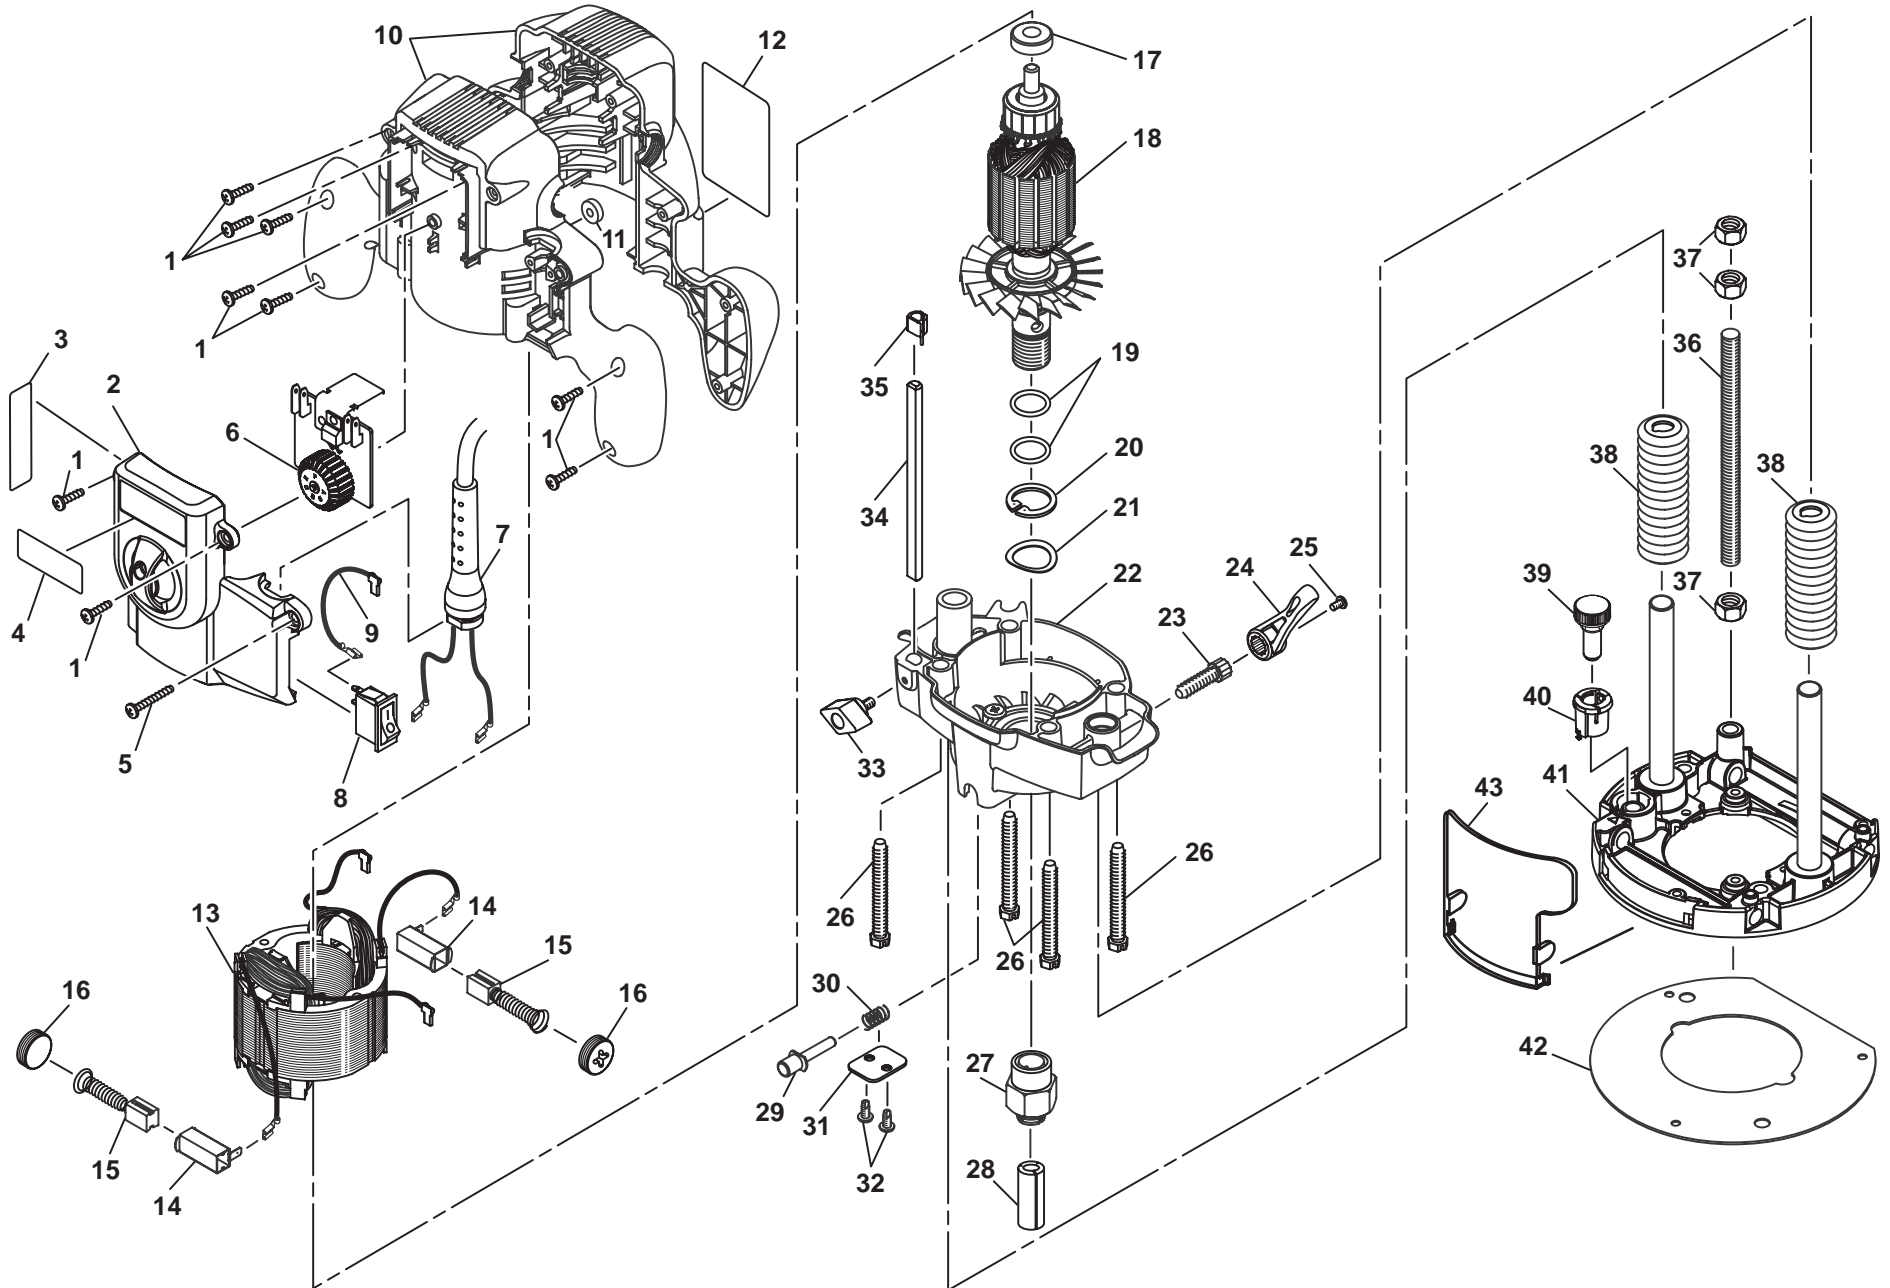

RYOBI ROUTER – MODEL NUMBER RE180PL

WARNING: Improper repair of a double insulated tool can result in damages to the double insulation system possibly causing electrical shock or electrocution. Any repairs requiring disassembly of your tool requires safety testing and should only be performed by a Ryobi Authorized Service Center. For the service center nearest you call 1-800-525-2579.