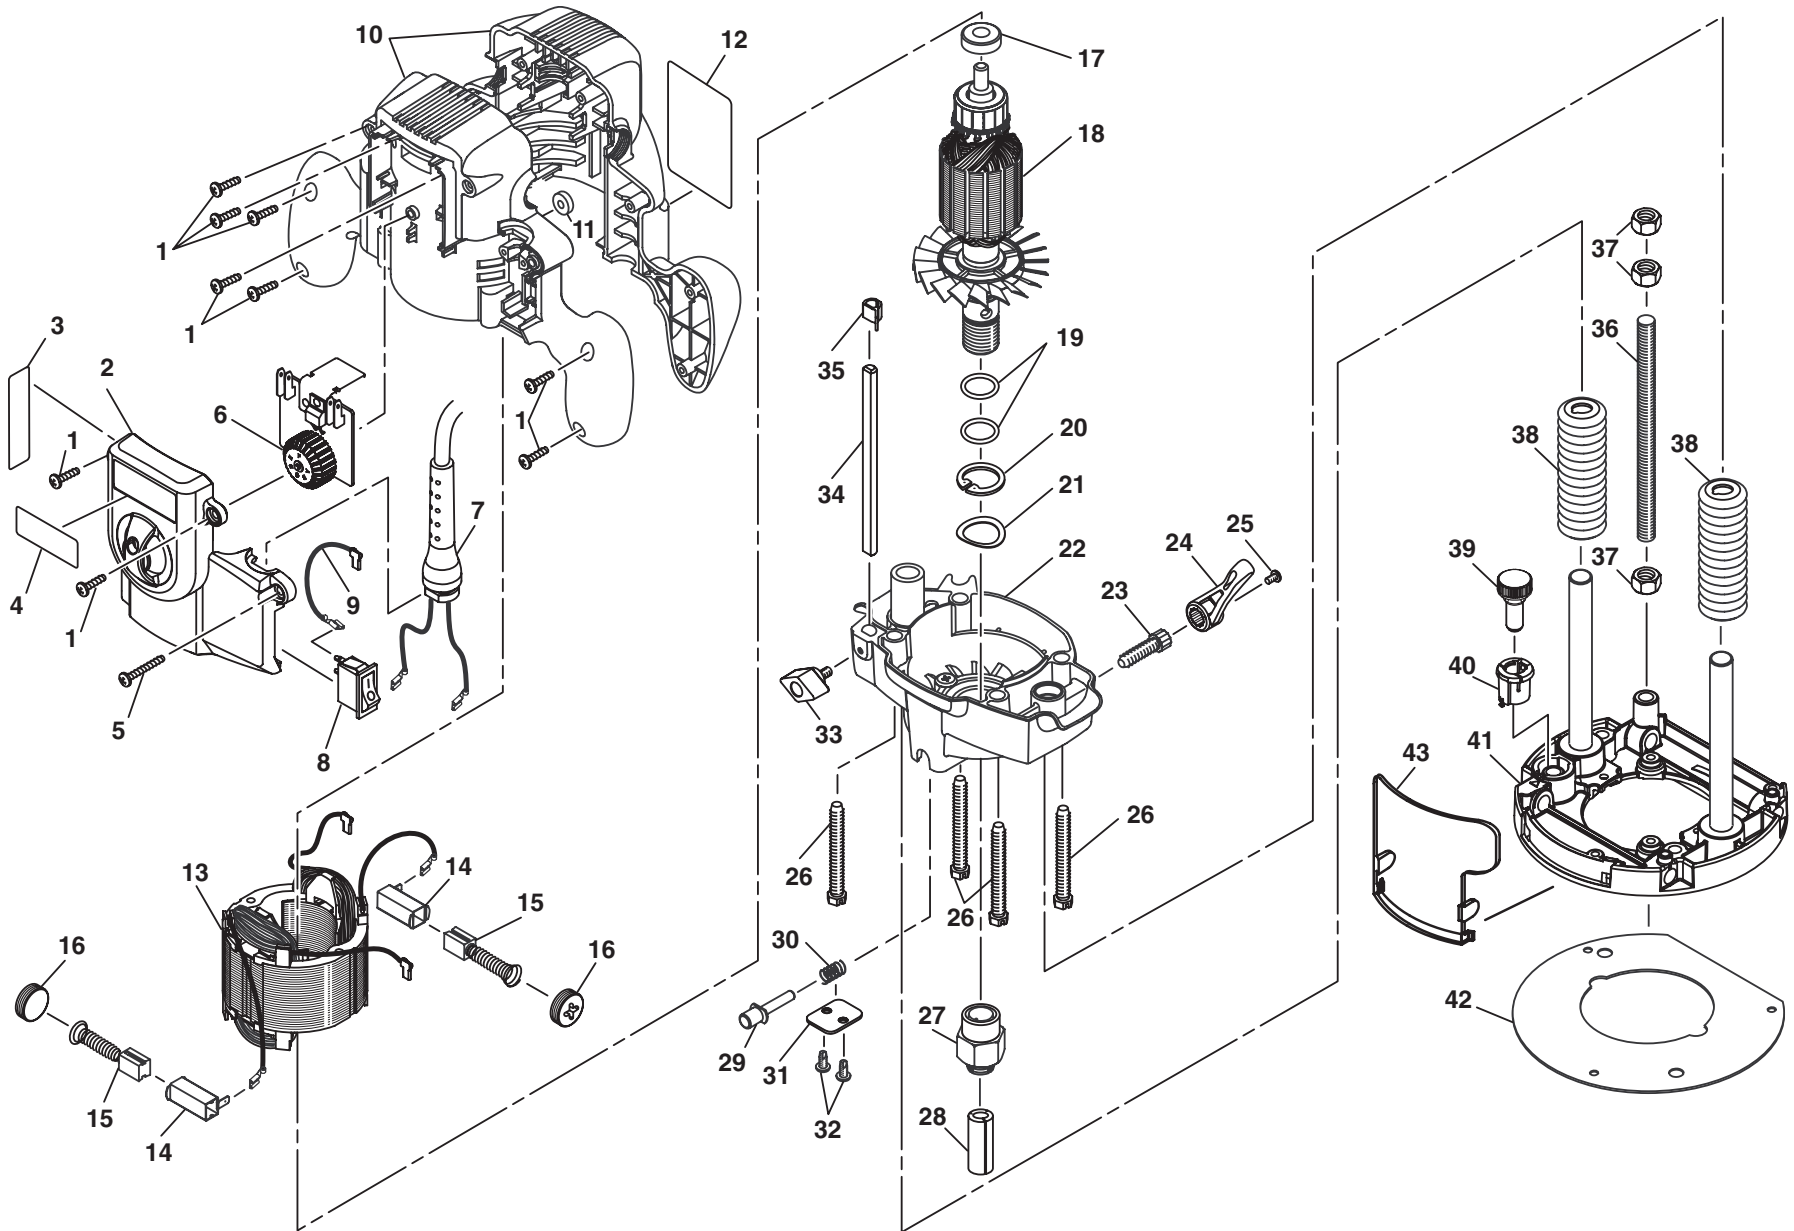

RYOBI ROUTER – MODEL NUMBER RE180PL1

WARNING: Improper repair of a double insulated tool can result in damages to the double insulation system possibly causing electrical shock or electrocution. Any repairs requiring disassembly of your tool requires safety testing and should only be performed by a Ryobi Authorized Service Center. For the service center nearest you call 1-800-525-2579.