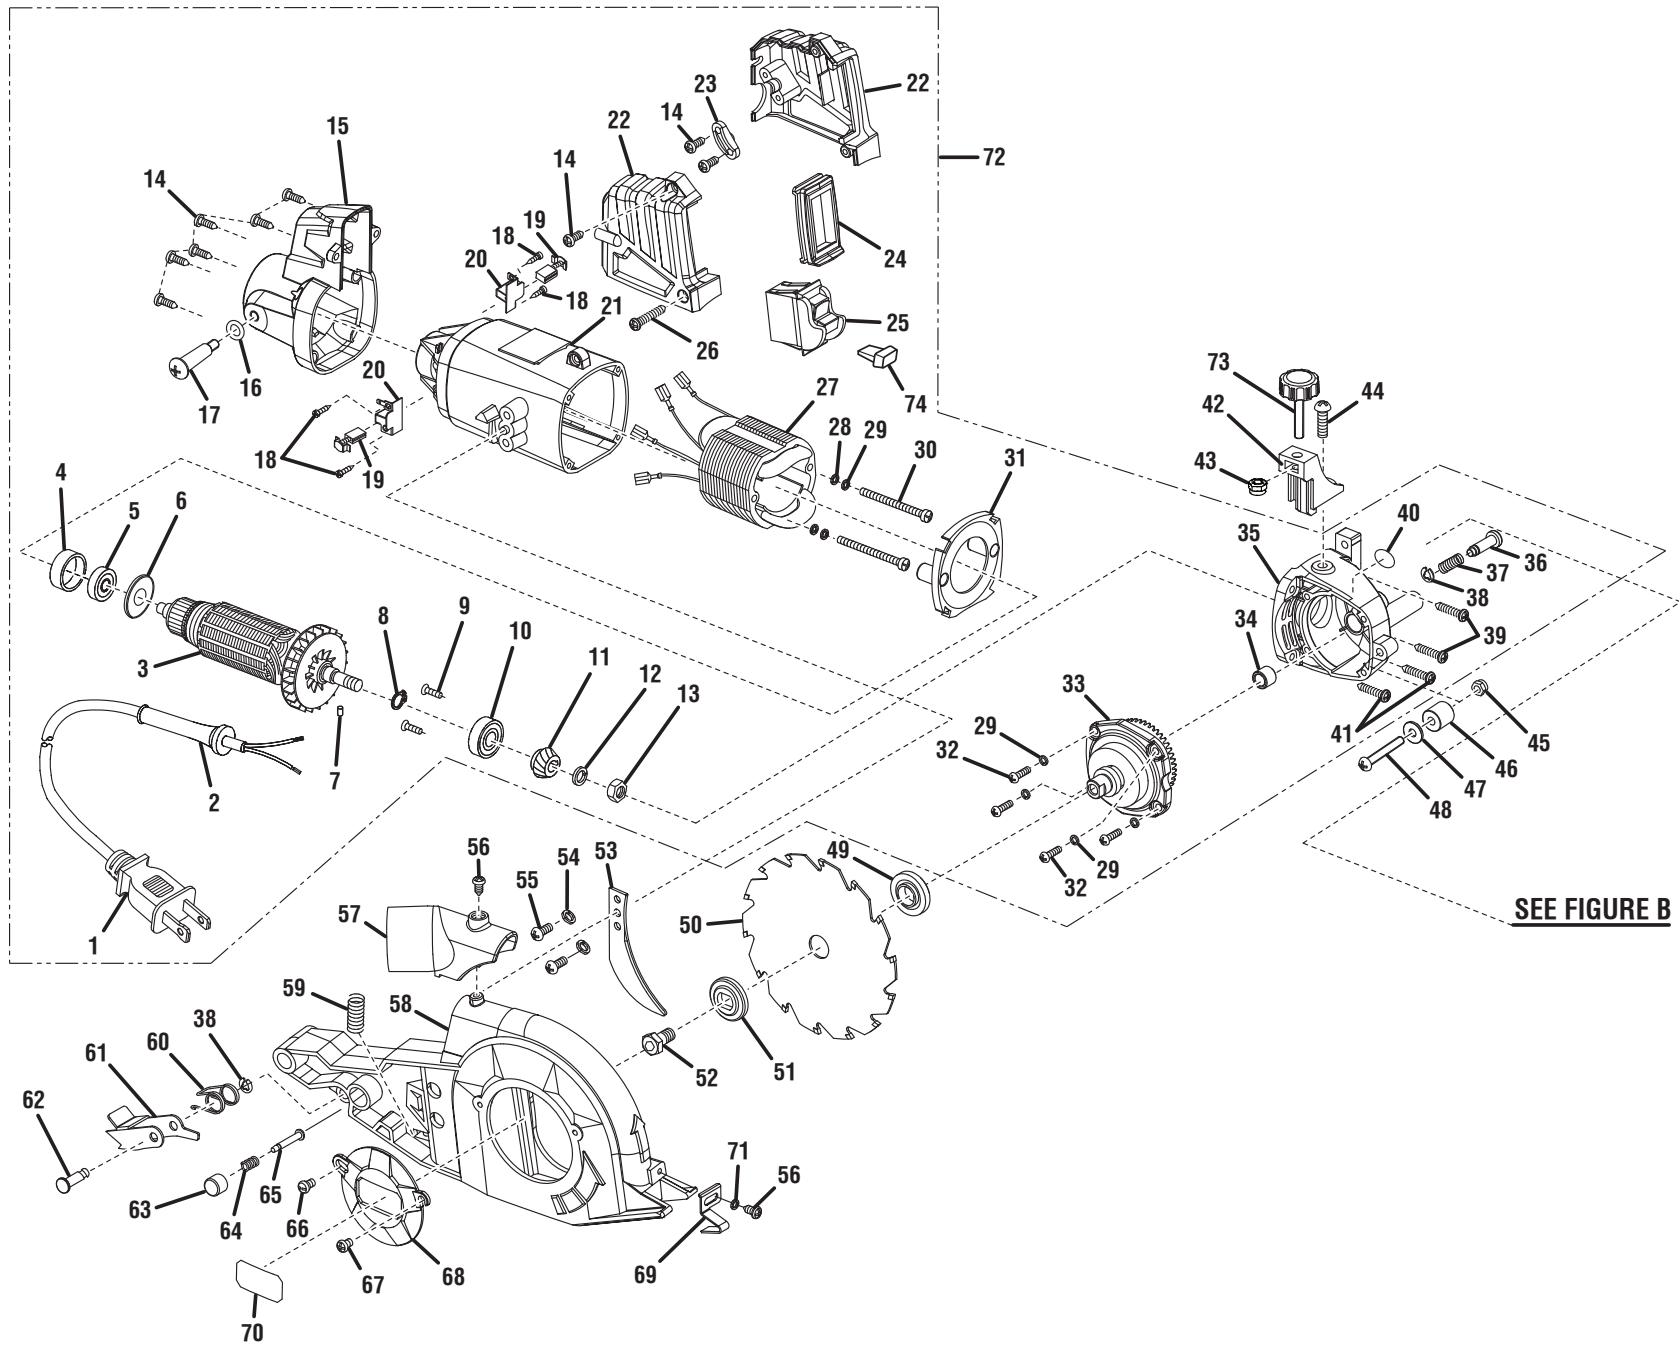

RYOBI 5 in. FLOORING SAW – MODEL NUMBER RLS1351

FIGURE A

SEE FIGURE B

RYOBI 5 in. FLOORING SAW – MODEL NUMBER RLS1351

FIGURE B

RYOBI 5 in. FLOORING SAW – MODEL NUMBER RLS1351

The model number will be found on a plate attached to the housing. Always mention the model number in all correspondence regarding your **TILE SAW** or when ordering repair parts.