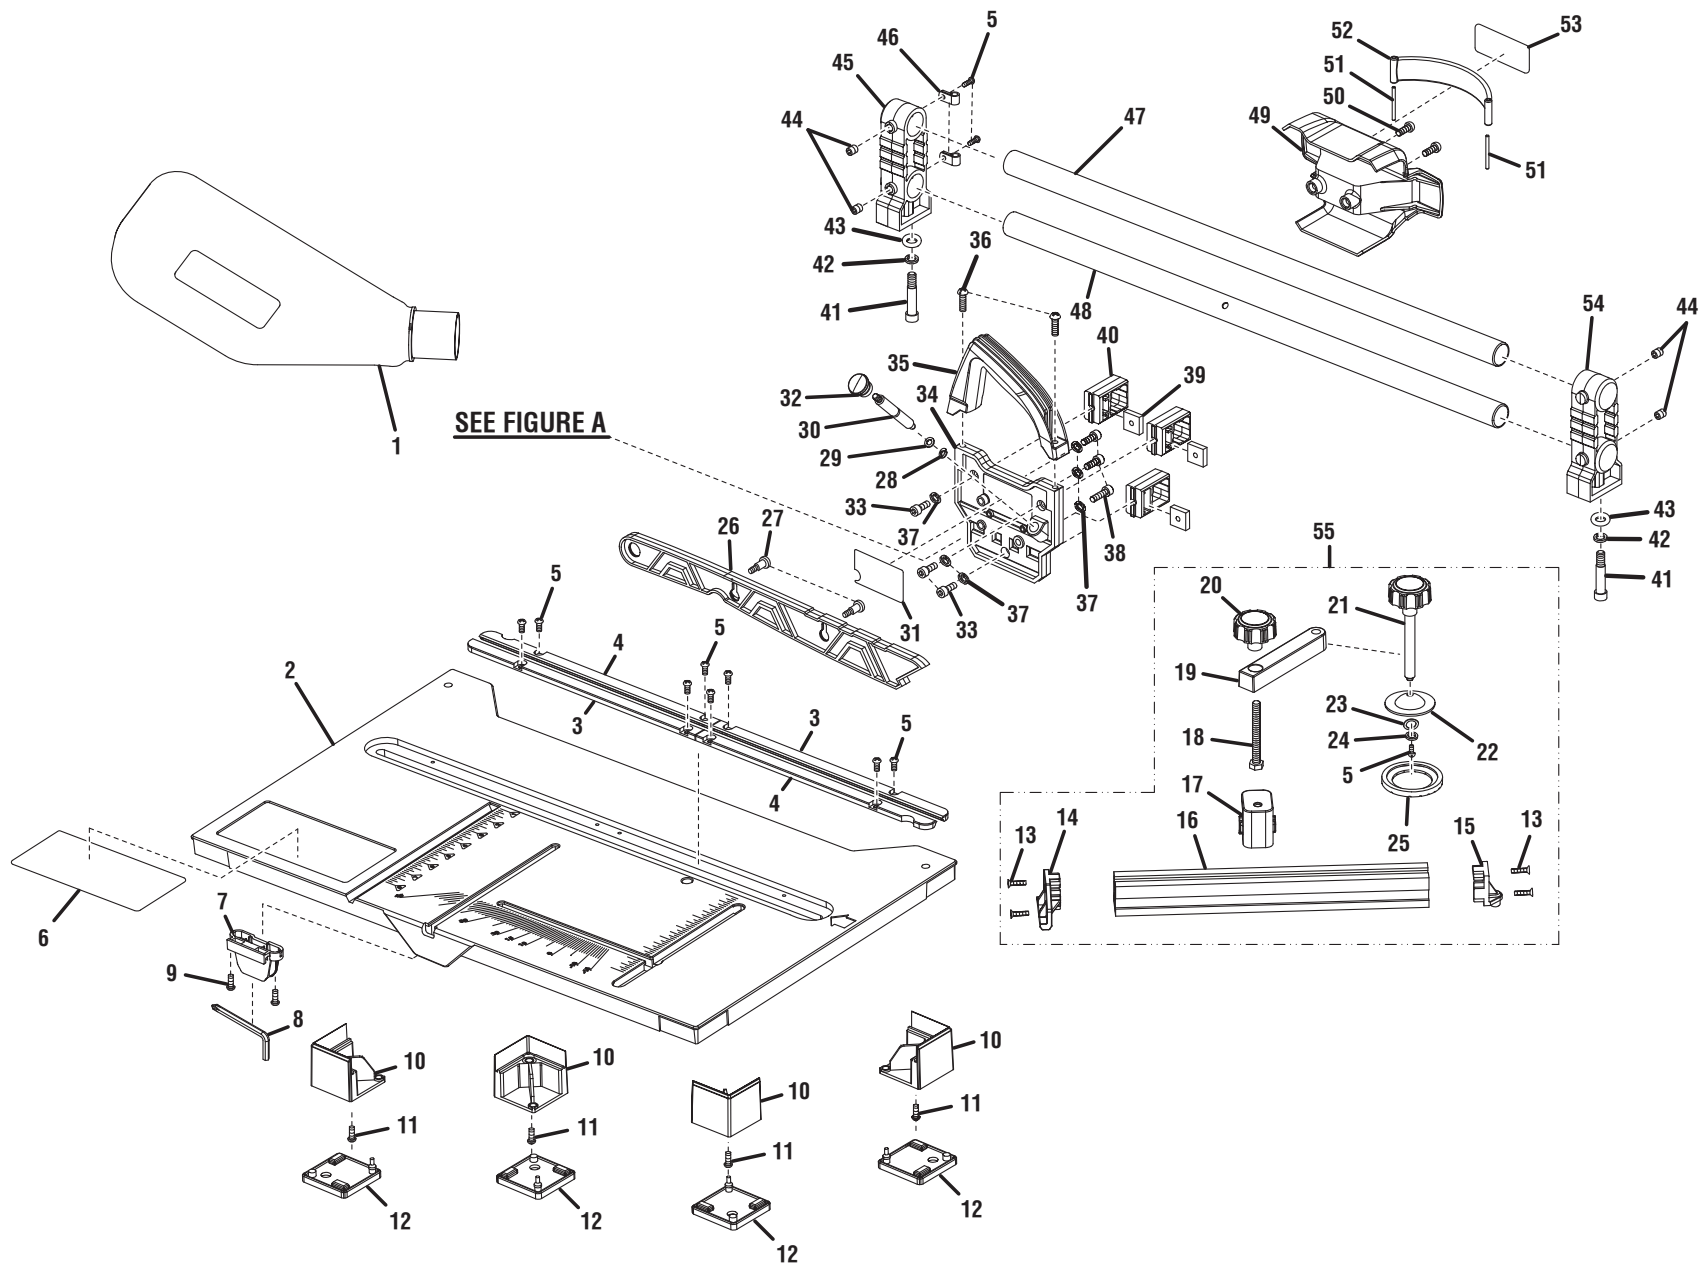

RYOBI 5 in. FLOORING SAW – MODEL NUMBER RLS1351

FIGURE A

SEE FIGURE B

RYOBI 5 in. FLOORING SAW – MODEL NUMBER RLS1351

FIGURE B

RYOBI 5 in. FLOORING SAW – MODEL NUMBER RLS1351

The model number will be found on a plate attached to the housing. Always mention the model number in all correspondence regarding your **TILE SAW** or when ordering repair parts.