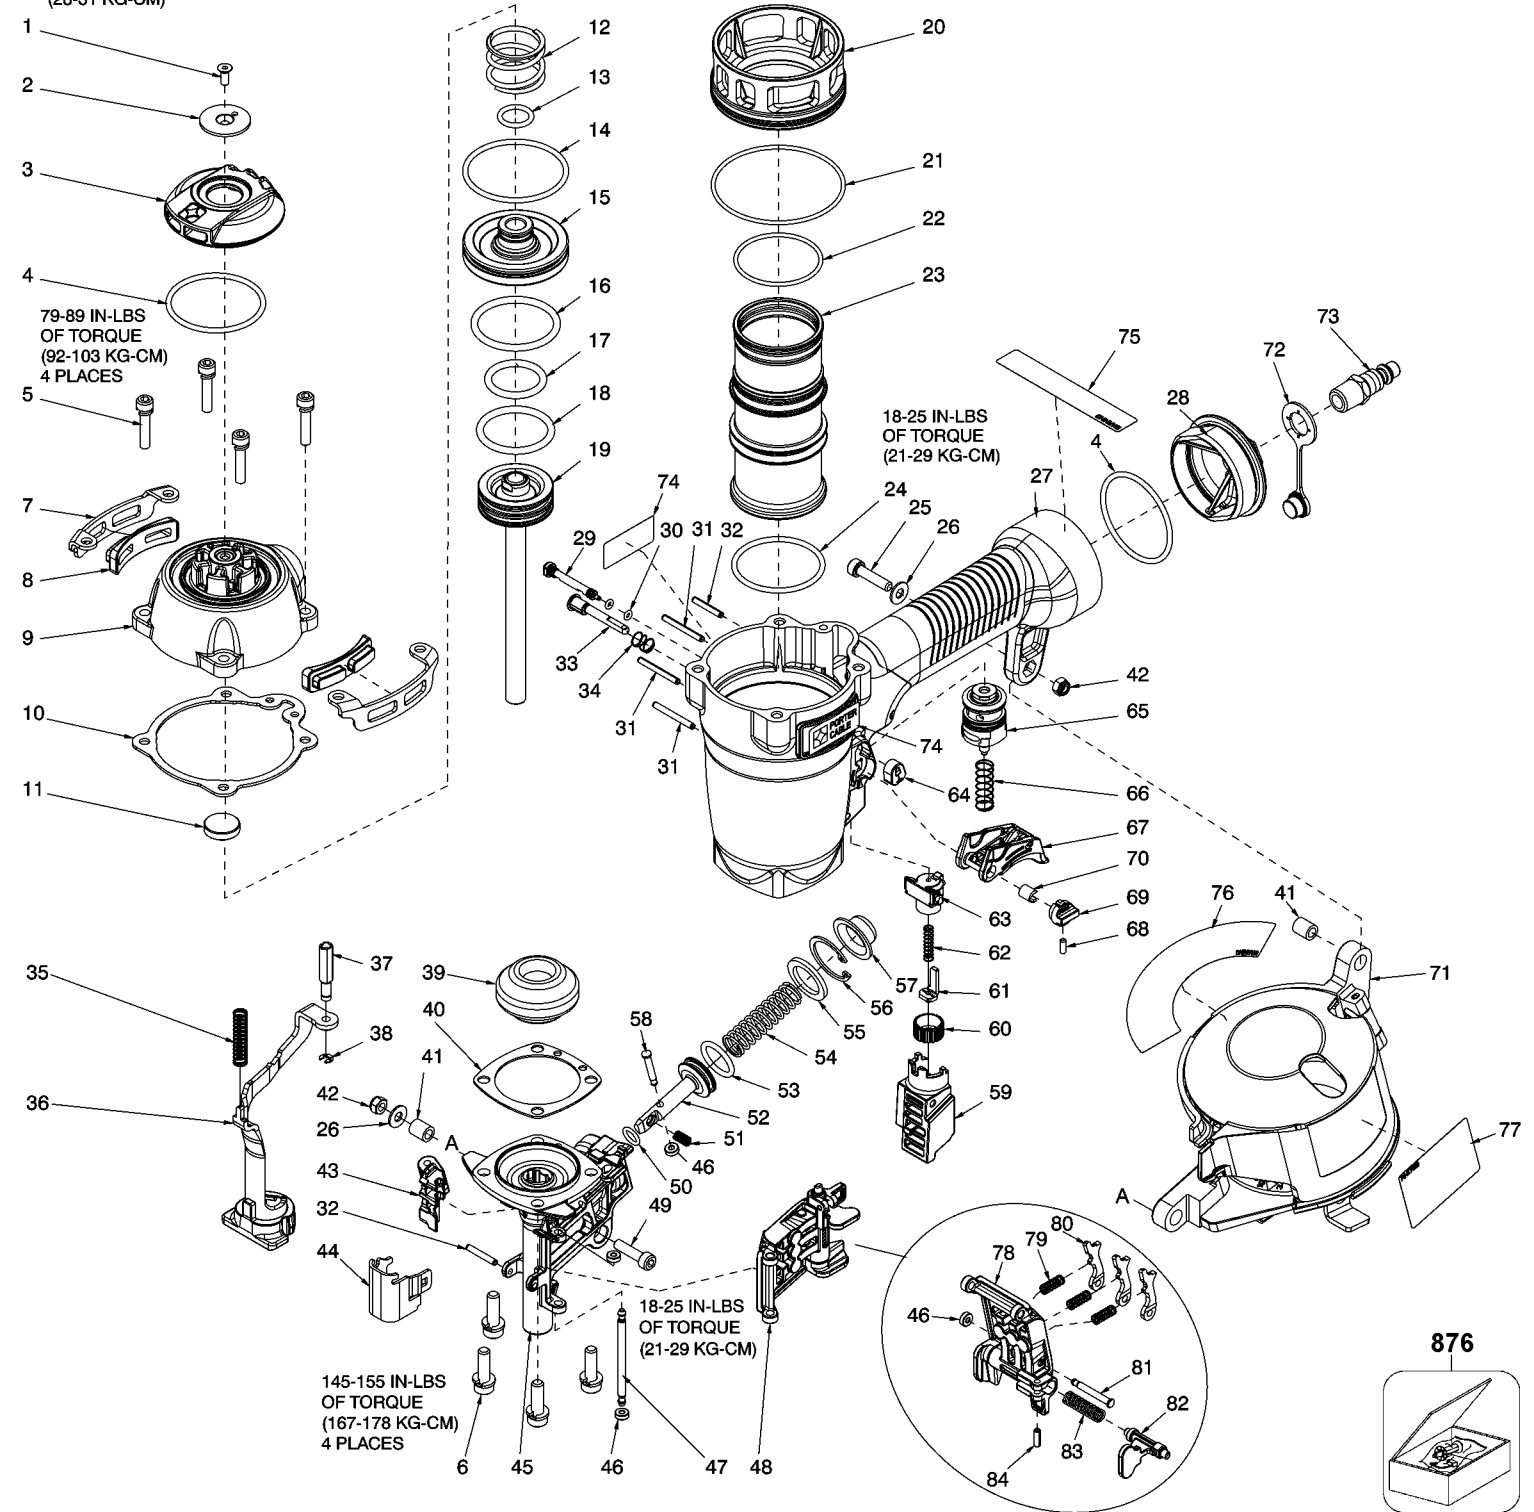

SE 24-26 IN-LBS
OF TORQUE
(28-31 KG-CM)

Parts List for RN175B Type 0

Item Number	Part Number	Description	Qty Required
1	174041	SCREW-SFHCS-M4X0.7X1	1
2	174042	SPACER-EXHAUST COVER	1
3	9R195034	EXHAUST COVER	1
4	850242	O-RING-1.799X.103	2
5	9R195071	SOCKET HEAD CAP SCRE	4
6	9R195545	SOCKET HEAD CAP SCRE	4
7	9R195062	WEAR PLATE	2
8	9R195063	WEAR GUIDE	2
9	9R195036	FRAME CAP-MACHINING	1
10	9R195064	GASKET	1
11	9R195037	HEAD VALVE SEAL	1
12	180532	SPRING-HEAD VALVE	1
13	9R184442	O-RING	1
14	850605	O-RING-1.925X.103-NB	1
15	9R217638	HEAD VALVE ASSEM	1
16	9R184444	O-RING	1
17	184443	O-RING	1
18	9R195039	O-RING	1
19	9R217631	DRIVER/PISTON ASSY	1
20	9R195044	COLLAR	1
21	9R184446	O-RING	1
22	9R184448	O-RING	1
23	9R215134	CYLINDER SLEEVE	1
24	105816	O-RING-1.674X.103	1
25	MSC5080-22	SCREW-SHCS-M5X0.8X22	1
26	9R184456	FLAT WASHER	2
27	9R195060	FRAME OVERMOLD	1

Parts List for RN175B Type 0

Item Number	Part Number	Description	Qty Required
28	9R195677	END CAP	1
29	184519	PIN-TRIGGER LOCK	1
30	9R195625	O-RING	2
31	174345	PIN SPRING	3
32	180475	PIN-SPRING-M3X20MM	2
33	184507	PIN-MODE SWITCH	1
34	9R188850	MODE SPRING	1
35	9R195051	CONTACT ARM SPRING	1
36	9R195007	CONTACT ARM ASSY.	1
37	9R195027	ADJUSTING SCREW	1
38	9R184457	E-RING	1
39	9R195528	BUMPER	1
40	9R195050	GASKET	1
41	9R195026	BUSHING	2
42	MHE5080-100	NUT-NYLON M5X.80	2
43	9R195005	FEED PAWL	1
44	9R195052	SPRING GUARD	1
45	9R195010	NOSE-MACHINING	1
46	N12112	HINGE PIN RETAINER	4
47	9R195053	DOOR PIVOT PIN	1
48	9R195059	DOOR ASSEMBLY	1
49	N494651	SOC HD CAP M5 X20	1
50	9R184447	O-RING	1
51	149859	SPRING-FEED PAWL	1
52	9R195011	FEED PISTON	1
53	88998	O-RING	1
54	149887	SPRING-FEED PISTON	1