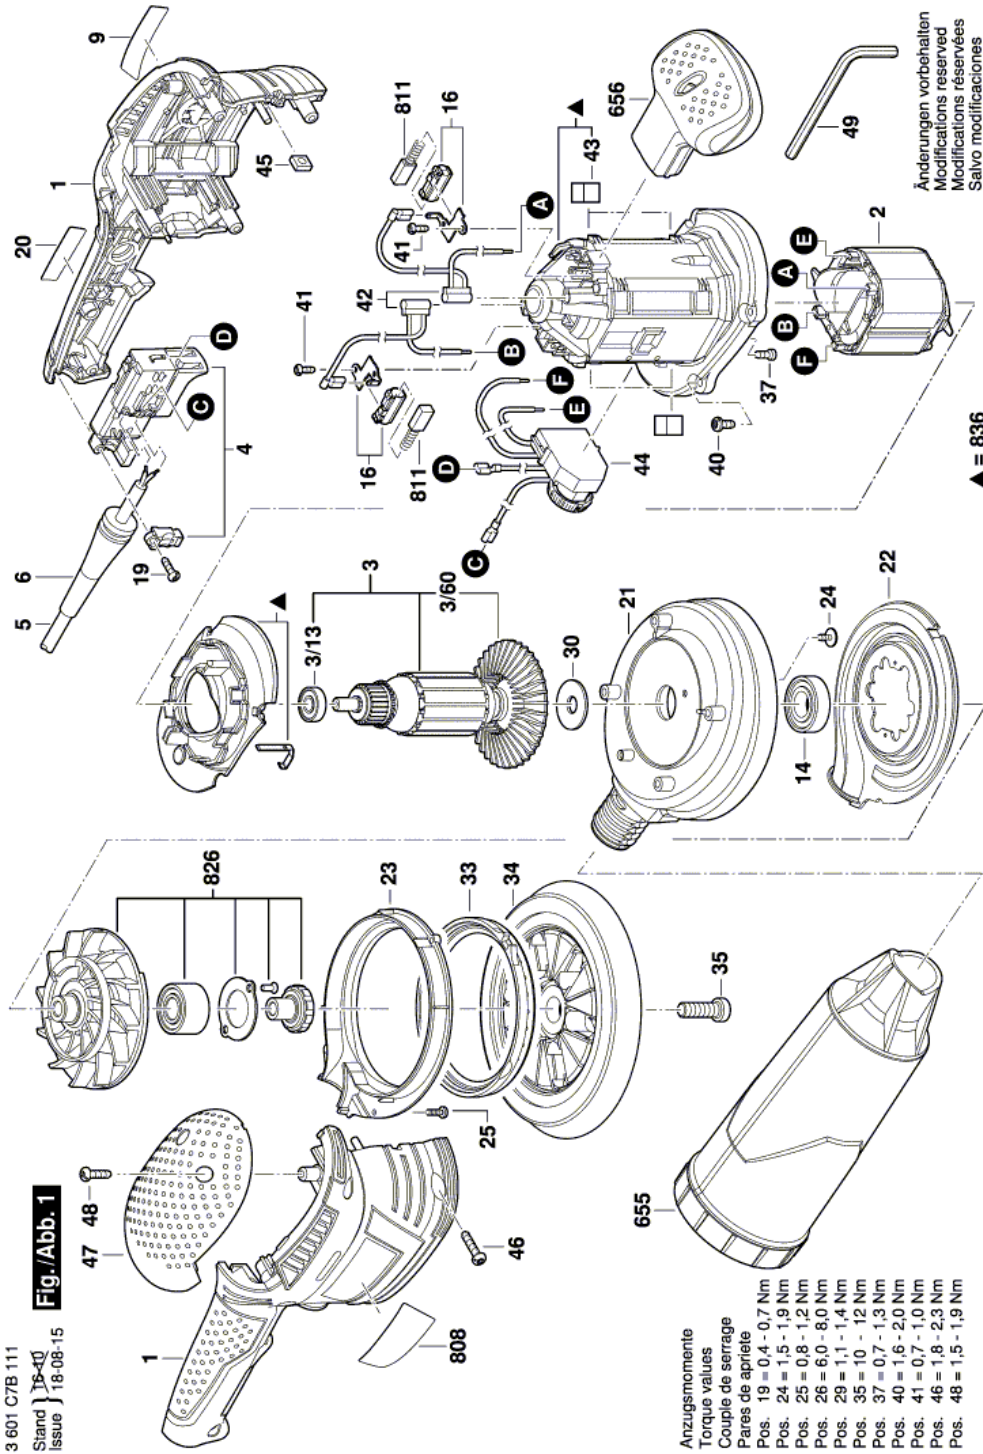

Item	Part Number	Description	Illustration	Price	Quantity	Price Group
49	2 610 364 015	Hexagon Socket Screw Key 5 MM	1	-,-	1	15
655	2 605 411 234	Dust Chamber	1	-,-	1	44
656	2 602 026 175	Auxiliary Handle BLACK	1	-,-	1	27
808	1 601 11A 23K	Nameplate	1	-,-	1	13
811	1 607 014 117	Carbon Brush	1	-,-	1	22
826	2 606 610 903	Fan	1	-,-	1	39
836	2 605 105 966	Motor Housing BLUE	1	-,-	1	31

Illustration - Type E

Information subject to change without further notice.