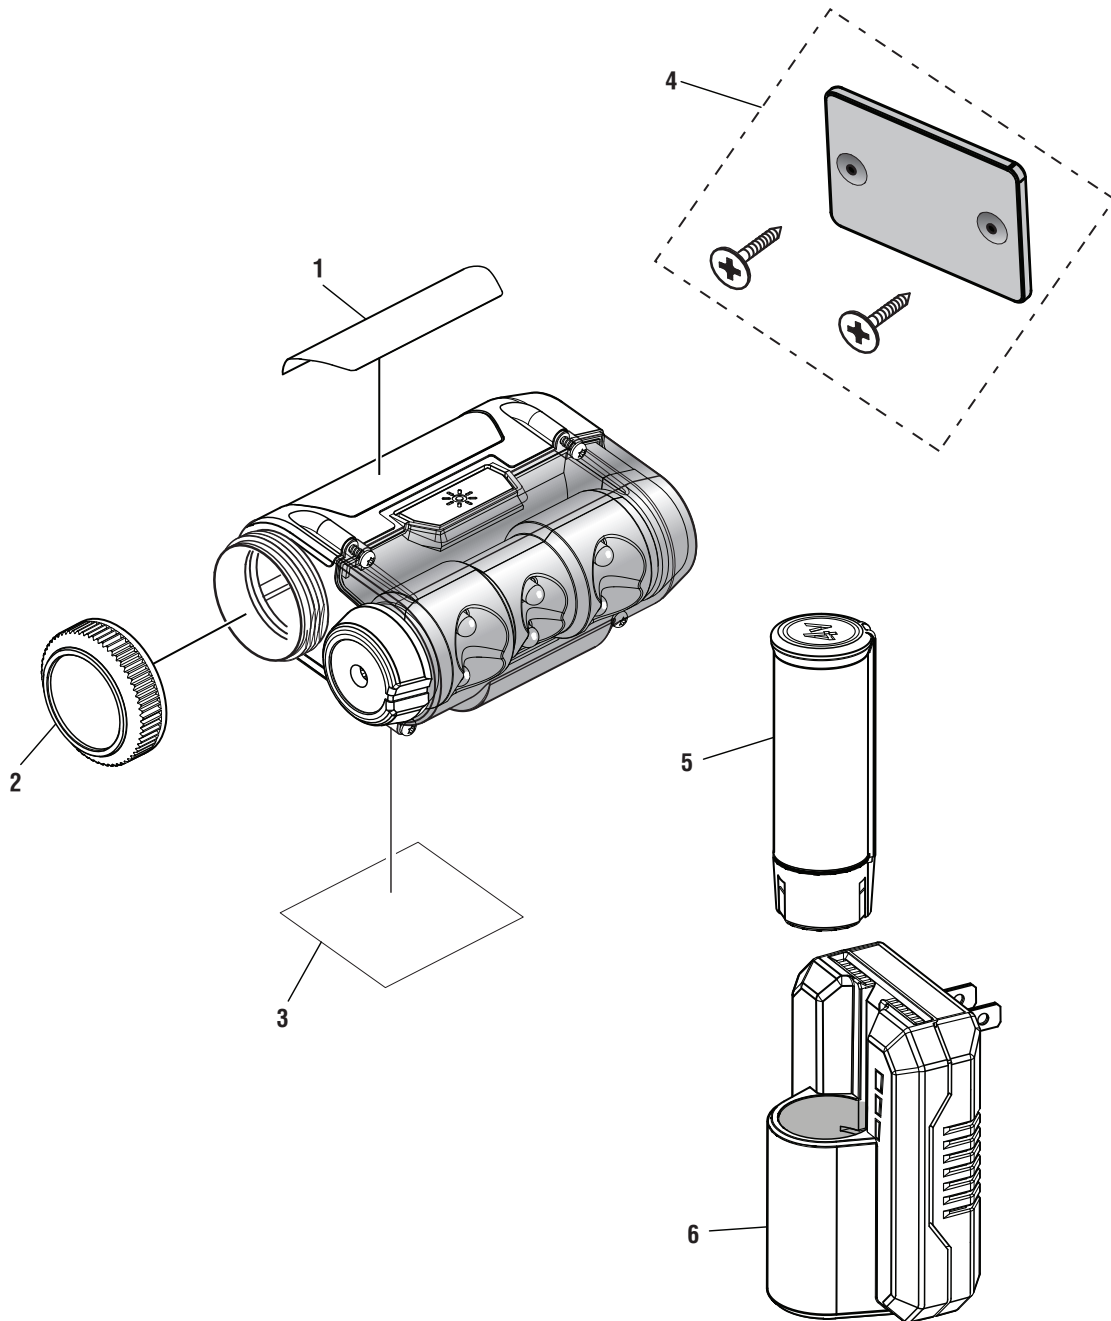

RYOBI LED UTILITY LIGHT – MODEL NO. RP4410

The model number will be found on a label attached to the housing. Always mention the model number in all correspondence regarding your **LED UTILITY LIGHT** or when ordering replacement parts.

PARTS LIST

KEY NO.	PART NUMBER	DESCRIPTION	QTY.	KEY NO.	PART NUMBER	DESCRIPTION	QTY.
1	83-187-A03H000	Logo Label	1	NOT SHOWN:			
2	52-187-R04R010	Battery Cap	1	987000975		Operator's Manual.....	1
3	83-187-A00H000	Data Label.....	1	987000654		Operator's Manual (AP4700)..	1
4	ACC-187A-01R	Wall Mounting Plate w/Screws.....	1	987000706		Operator's Manual (AP4001)..	1
5	130166003	Battery Pack.....	1	3-24-10			
6	140129002	Charger.....	1	(REV:01)			