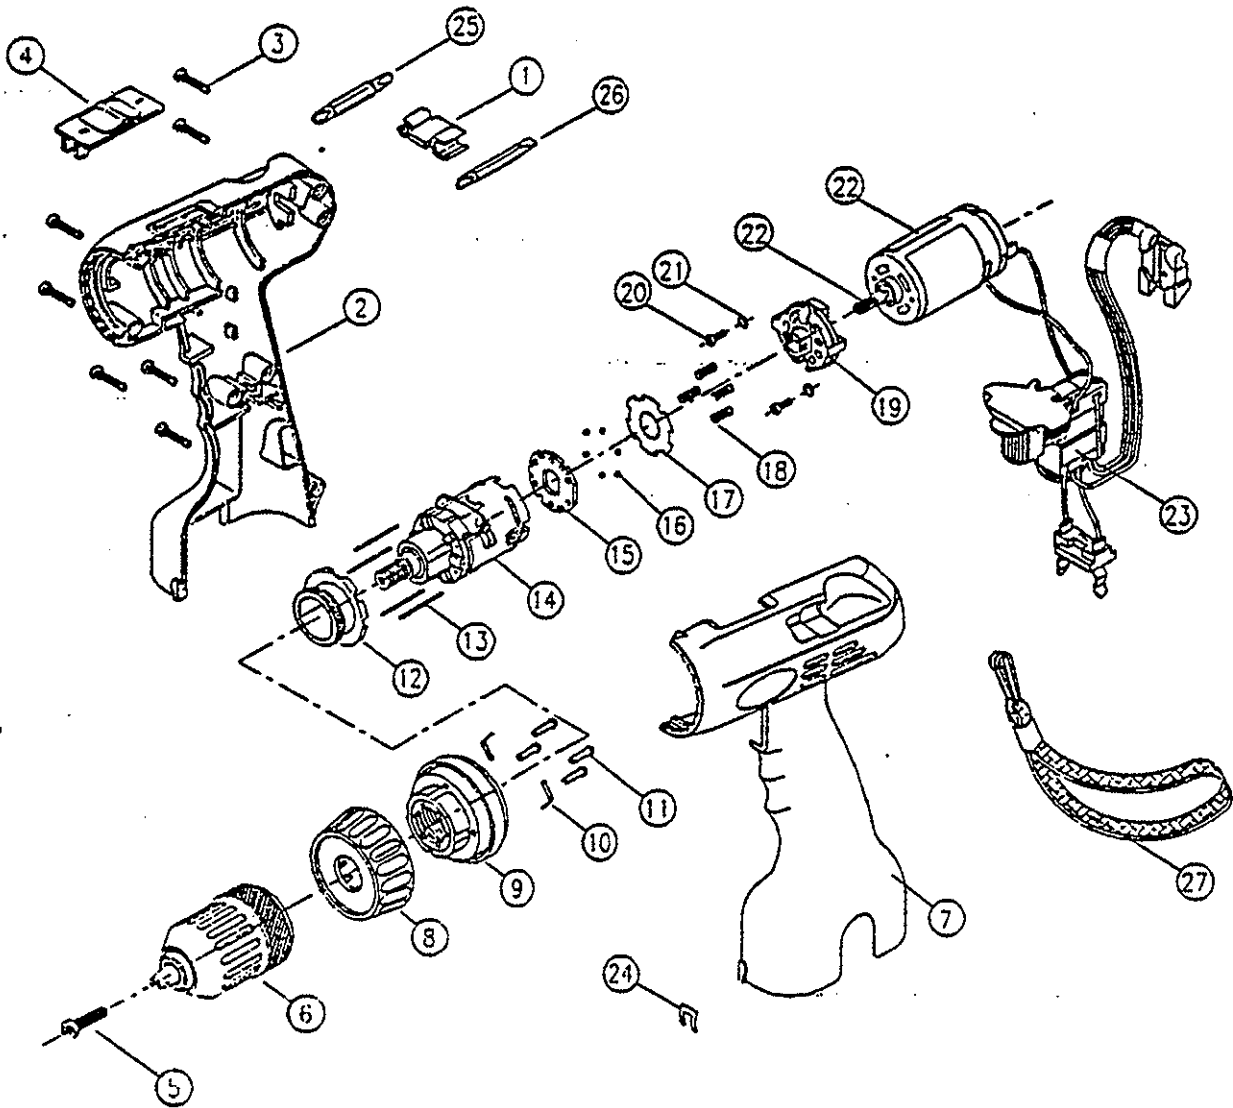

DRILL 7.2VCTH

RRR722

PARTS LIST FOR AFTER SALES SERVICE MODEL RRR722

REF	PART NO.	DESCRIPTION	QTY	REF	PART NO.	DESCRIPTION	QTY
1	1360077	BIT HOLDER	1				
2	1080078	HOUSING SET	1				
	1130308	SCREW M 3 X 14	7				
	1360086	SPEED CHANGE KNOB	1				
5	1130307	LEFT HAND SCREW	1				
6	1940019	CHUCK	1				
7	1080078	HOUSING SET	1				
8	1880083	CLUTCH CAP-OUTER	1				
9	1880084	CLUTCH CAP-INNER	1				
10	1180063	CLUTCH METAL PLATE	2				
11	1130309	SCREW M3 X 8	4				
12	1880080	CLUTCH CAP, PLASTIC	1				
13	1120086	PIN, 1.4 X 27.9MM	4				
14	1080079	2-SPD GEAR-BOX ASSEMBLY	1				
15	1880081	CLUTCH DISC	1				
16	1290021	STEEL BALL 3.0MM	6				
17	1900151	CLUTCH WASHER	1				
18	1180064	SPRING	4				
19	1180082	MOTOR MOUNT	1				
20	1130310	SCREW M3 X 8	2				
21	9550300	SPRING WASHER	2				
22	1030035	MOTOR & PINION ASSEMBLY	1				
23	1550058	SWITCH	1				
24	1150140	U CLIP	1				
25	1740170	DOUBLE BIT - SLOTTED	1				
26	1740180	DOUBLE BIT - PHILLIPS	1				
27	1080066	LANYARD	1				
501	1400660	7.2 V BATTERY	2				
502	1400659	7.2V 1 HR CHRGR ASS'Y	1				
503	1770026	NYLON BAG	1				