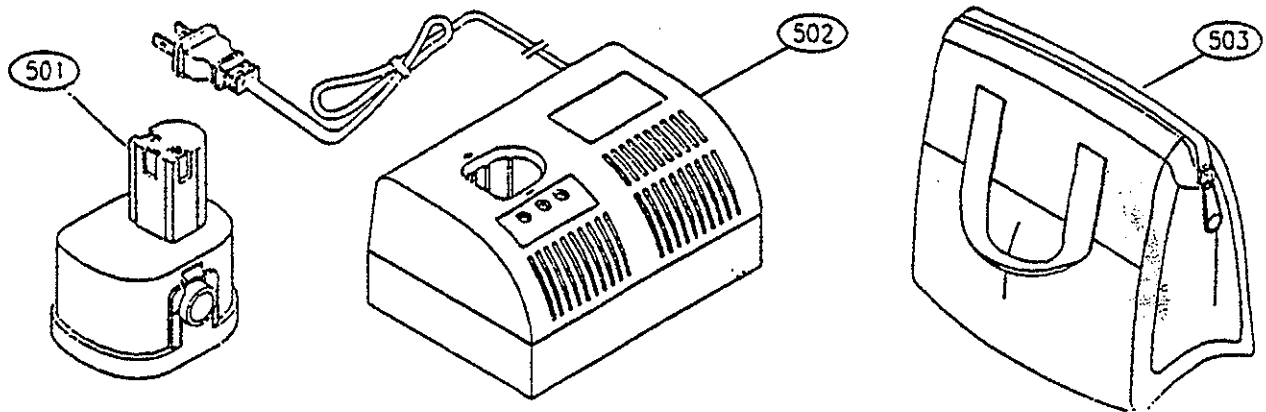

DRILL 7.2VCTH

RRR722

PARTS LIST FOR AFTER SALES SERVICE MODEL RRR722

REF	PART NO.	DESCRIPTION	QTY	REF	PART NO.	DESCRIPTION	QTY
1	1360077	BIT HOLDER	1				
2	1080078	HOUSING SET	1				
	1130308	SCREW M 3 X 14	7				
	1360086	SPEED CHANGE KNOB	1				
5	1130307	LEFT HAND SCREW	1				
6	1940019	CHUCK	1				
7	1080078	HOUSING SET	1				
8	1880083	CLUTCH CAP-OUTER	1				
9	1880084	CLUTCH CAP-INNER	1				
10	1180063	CLUTCH METAL PLATE	2				
11	1130309	SCREW M3 X 8	4				
12	1880080	CLUTCH CAP, PLASTIC	1				
13	1120086	PIN, 1.4 X 27.9MM	4				
14	1080079	2-SPD GEAR-BOX ASSEMBLY	1				
15	1880081	CLUTCH DISC	1				
16	1290021	STEEL BALL 3.0MM	6				
17	1900151	CLUTCH WASHER	1				
18	1180064	SPRING	4				
19	1180082	MOTOR MOUNT	1				
20	1130310	SCREW M3 X 8	2				
21	9550300	SPRING WASHER	2				
22	1030035	MOTOR & PINION ASSEMBLY	1				
23	1550058	SWITCH	1				
24	1150140	U CLIP	1				
25	1740170	DOUBLE BIT - SLOTTED	1				
26	1740180	DOUBLE BIT - PHILLIPS	1				
27	1080066	LANYARD	1				
501	1400660	7.2 V BATTERY	2				
502	1400659	7.2V 1 HR CHRGR ASS'Y	1				
503	1770026	NYLON BAG	1				