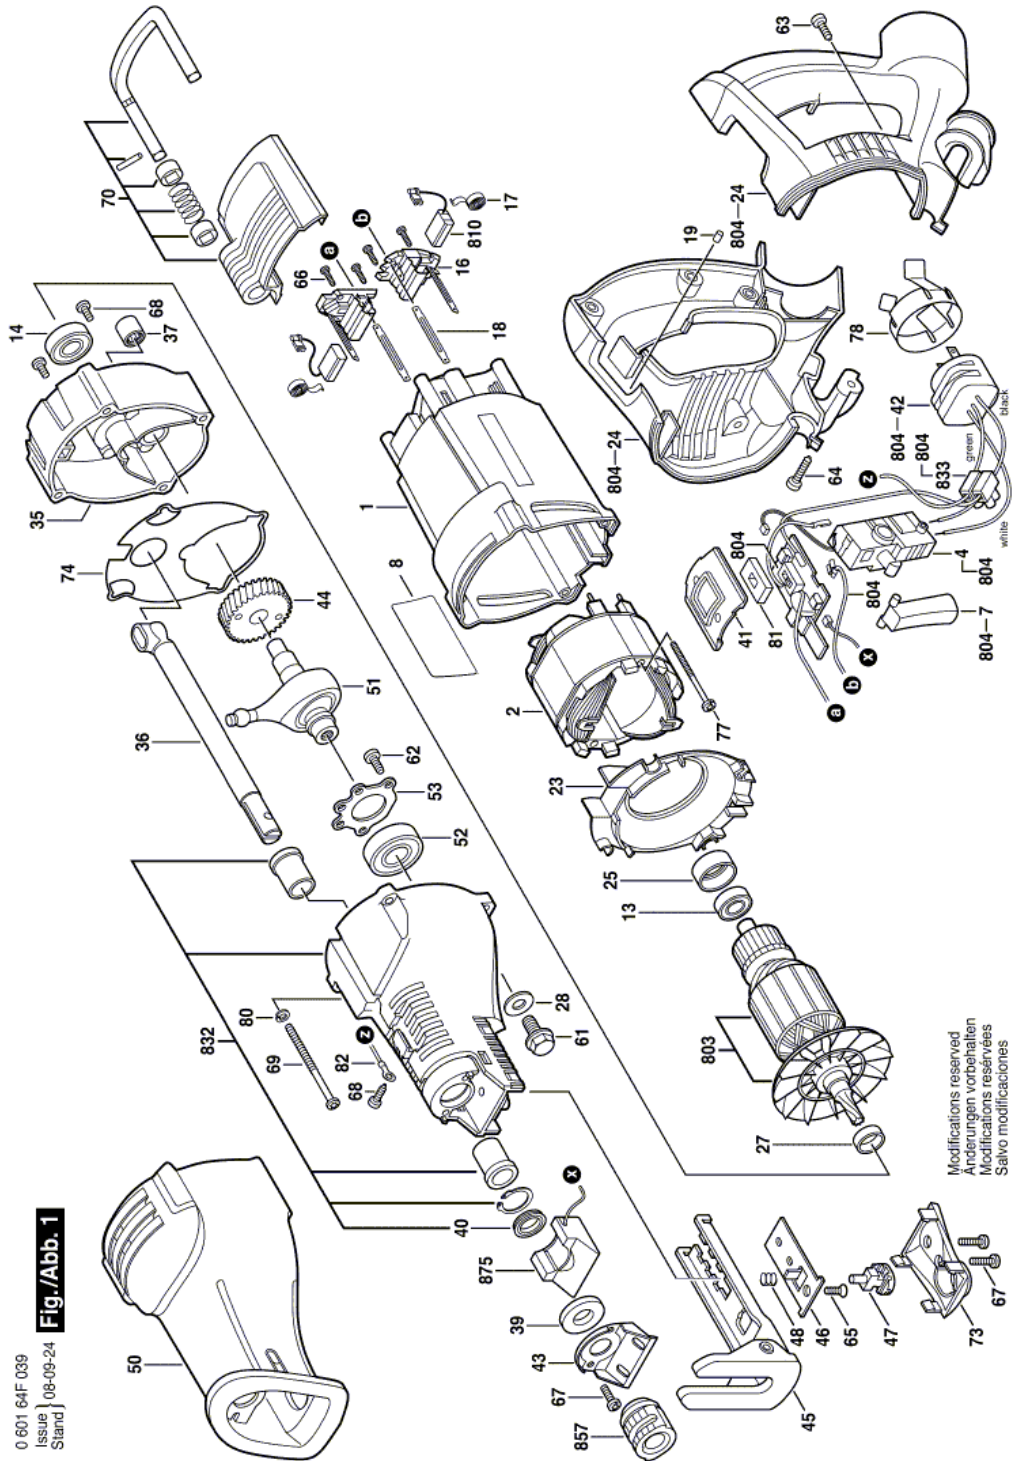

Item	Part Number	Description	Illustration	Price	Quantity	Price Group
61	2 610 918 051	Trunnion	1	-,-	1	11
62	1 619 P01 447	Screw	1	-,-	5	10
63	1 619 P01 505	Screw	1	-,-	4	10
64	1 619 X00 504	Screw	1	-,-	5	10
65	2 610 918 063	Screw	1	-,-	1	10
66	2 610 909 719	Screw BLACK	1	-,-	4	11
67	1 619 P01 491	Screw	1	-,-	3	10
68	2 610 907 504	Screw	1	-,-	3	12
69	2 610 918 049	Screw	1	-,-	4	10
70	2 610 918 077	Assembly Hook	1	-,-	1	29
73	2 610 919 447	Support Plate	1	-,-	1	12
74	2 610 918 038	Sealing Plate	1	-,-	1	13
77	1 619 P01 508	Screw	1	-,-	2	10
78	2 610 921 156	Set ring	1	-,-	1	-
80	2 916 683 006	Spring Lock Washer DIN 127-B 5	1	-,-	4	12
81	2 610 923 943	Sealing Block	1	-,-	1	-
82	2 610 925 903	Ground Lead	1	-,-	1	-
803	2 610 920 759	Armature 115V	1	-,-	1	47
804	2 610 954 607	Handle	1	-,-	1	42
810	2 610 920 682	Carbon-Brush Set	1	-,-	1	23
832	2 610 920 683	Gear Housing	1	-,-	1	38
833	2 610 910 009	Connection Block	1	-,-	1	12
857	2 610 920 684	Toolholder	1	-,-	1	34
875	2 610 924 263	Light Unit	1	-,-	1	-

Illustration - Type E

Information subject to change without further notice.