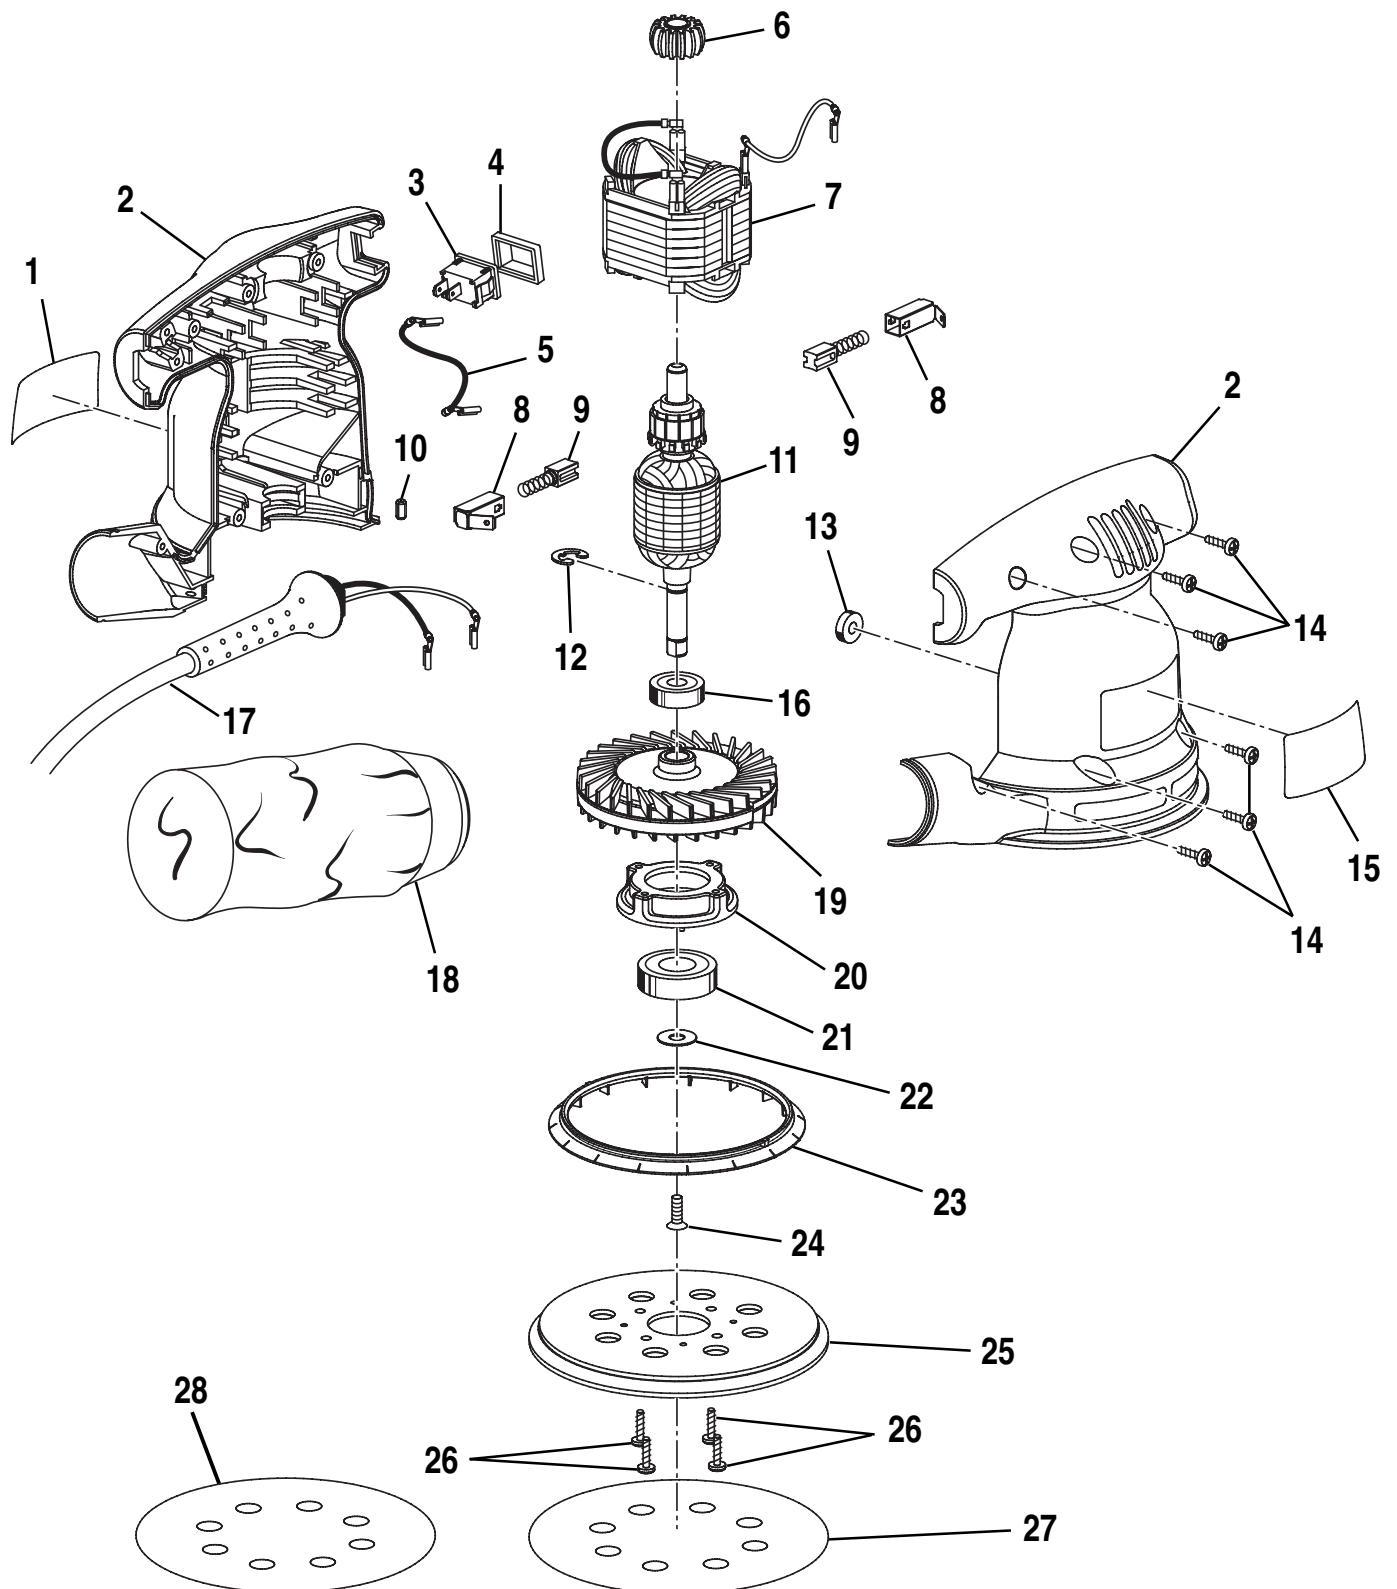

# RYOBI SANDER - MODEL NUMBER RS240

## **WARNING:**

Improper repair of a double insulated tool can result in damages to the double insulation system possibly causing electrical shock or electrocution. Any repairs requiring disassembly of your tool requires safety testing and should only be performed by a Ryobi Factory or authorized service center. For the repair center nearest you call 1-800-525-2579 in the United States or 1-800-265-6778 in Canada.

# RYOBI SANDER - MODEL NUMBER RS240

The model number will be found on a plate attached to the motor housing. Always mention the model number in all correspondence regarding your **SANDER** or when ordering repair parts.

## PARTS LIST

KEY NO.	PART NUMBER	DESCRIPTION	QUAN.
1	975243-001	LOGO PLATE .....	1
2	970121-005	HOUSING ASSEMBLY .....	1
3	968303-035	SWITCH ASSEMBLY (INCLUDES KEY NO. 4) .....	1
4	971443-002	SWITCH COVER .....	1
5	975421-001	BLACK LEAD .....	1
6	998044-001	HEAT SINK W/BEARING .....	1
7	968307-130	FIELD ASSEMBLY .....	1
8	999185-001	BRUSH TUBE .....	2
9	968304-059	BRUSH ASSEMBLY .....	2
10	623019-004	RUBBER PLUG .....	1
11	968306-139	ARMATURE ASEMBLY (INCLUDES KEY NOS. 12 AND 16) .....	1
12	623111-004	RETAINING RING EXTERNAL .....	1
13	623552-004	STATOR PAD .....	1
14	990908-009	SCREW (#6-19 X 5/8 IN. PAN HD. HI-LO) .....	6
15	975242-001	DATA PLATE .....	1
16	968305-003	BALL BEARING (NACHI 608ZZ C3/1E) .....	1
17	970777-019	CORD .....	1
18	975244-001	DUST BAG ASSEMBLY .....	1
19	975237-001	FAN .....	1
20	968305-046	BEARING CAP W/BEARING .....	1
21	968305-011	BALL BEARING (NACHI 6002 2NSE C3/1E) .....	1
22	931744-828	WASHER .....	1
23	975239-001	BRAKE .....	1
24	622183-026	SCREW (#8-32 X 1/2 IN. FLAT HD.) .....	1
25	975773-001	BACKING PAD W/BRAKE (INCLUDES KEY NO. 23) .....	1
26	606124-007	SCREW (#6-20 X 1/2 IN. PAN HD. T. F.) .....	4
27	***	SANDING DISC .....	1
28	974484-001	CONVERSION PAD .....	1
	972000-388	OWNER'S MANUAL	