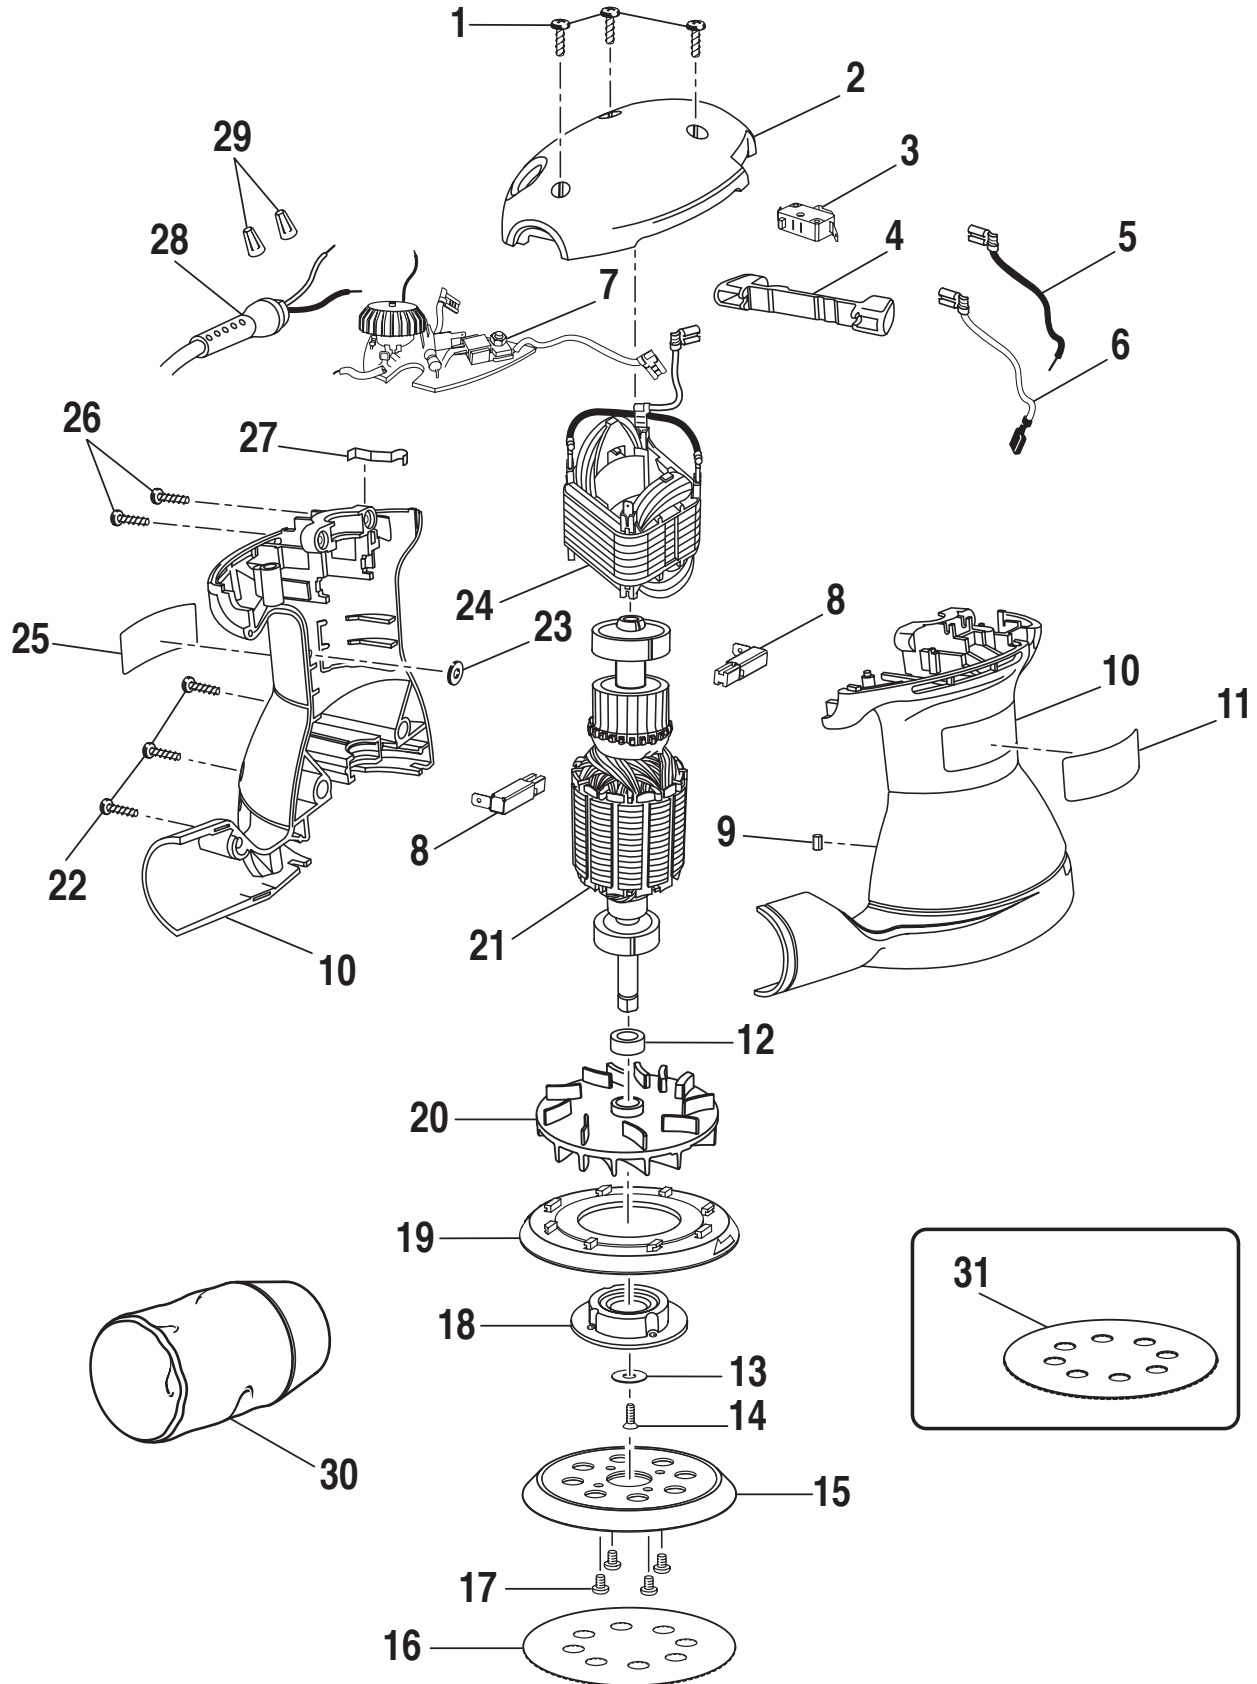

RYOBI RANDOM ORBIT SANDER – MODEL NUMBER RS280VS

WARNING: Improper repair of a double insulated tool can result in damages to the double insulation system possibly causing electrical shock or electrocution. Any repairs requiring disassembly of your tool requires safety testing and should only be performed by a Ryobi Authorized Service Center. For the service center nearest you call 1-800-525-2579.

RYOBI RANDOM ORBIT SANDER – MODEL NUMBER RS280VS

The model number will be found on a plate attached to the motor housing. Always mention the model number in all correspondence regarding your **RANDOM ORBIT SANDER** or when ordering repair parts.

PARTS LIST

KEY NO.	PART NUMBER	DESCRIPTION	QTY.
1	643526-003	* SCREW (8-18 X 5/8 in. PAN HD.)	3
2	5926801	TOP CAP	1
3	7622701	SWITCH	1
4	982308-001	ACTUATOR	1
5	2913502	BLACK LEAD	1
6	2913501	BROWN LEAD	1
7	3077101	CIRCUIT BOARD ASSEMBLY	1
8	2907514	BRUSH ASSEMBLY	1
9	623019-004	RUBBER PLUG	1
10	3014115	HOUSING ASSEMBLY	1
11	9429802	LOGO LABEL	1
12	5926901	SPACER	1
13	931744-828	WASHER	1
14	622183-026	* SCREW (8-32 X 1/2 in. FLAT HD.)	1
15	3052701	DISC ASSEMBLY	1
16	300552012	SANDPAPER	1
17	998586-001	* SCREW (10-32 X 1/4 in. PAN HD.)	4
18	3054605	BEARING CAP ASSEMBLY	1
19	5524801	BRAKE/SKIRT	1
20	6405201	FAN/COUNTERBALANCE	1
21	2910602	ARMATURE ASSEMBLY	1
22	990908-009	* SCREW (6-19 X 5/8 in. PAN HD.)	2
23	623552-004	STATOR PAD	1
24	2910502	FIELD ASSEMBLY WITH LEADS	1
25	9429801	DATA PLATE	1
26	990908-008	* SCREW (6-19 X 9/16 in. PAN HD.)	2
27	6947301	ACTUATOR SPRING	1
28	7321601	POWER CORD	1
29	623173-007	WIRE NUT	2
30	975244-003	DUST BAG ASSEMBLY	1
31	974484-001	CONVERSION PAD	1
	983000-128	OPERATOR'S MANUAL	
	983000-128R	REPAIR SHEET	
	12-04-03		