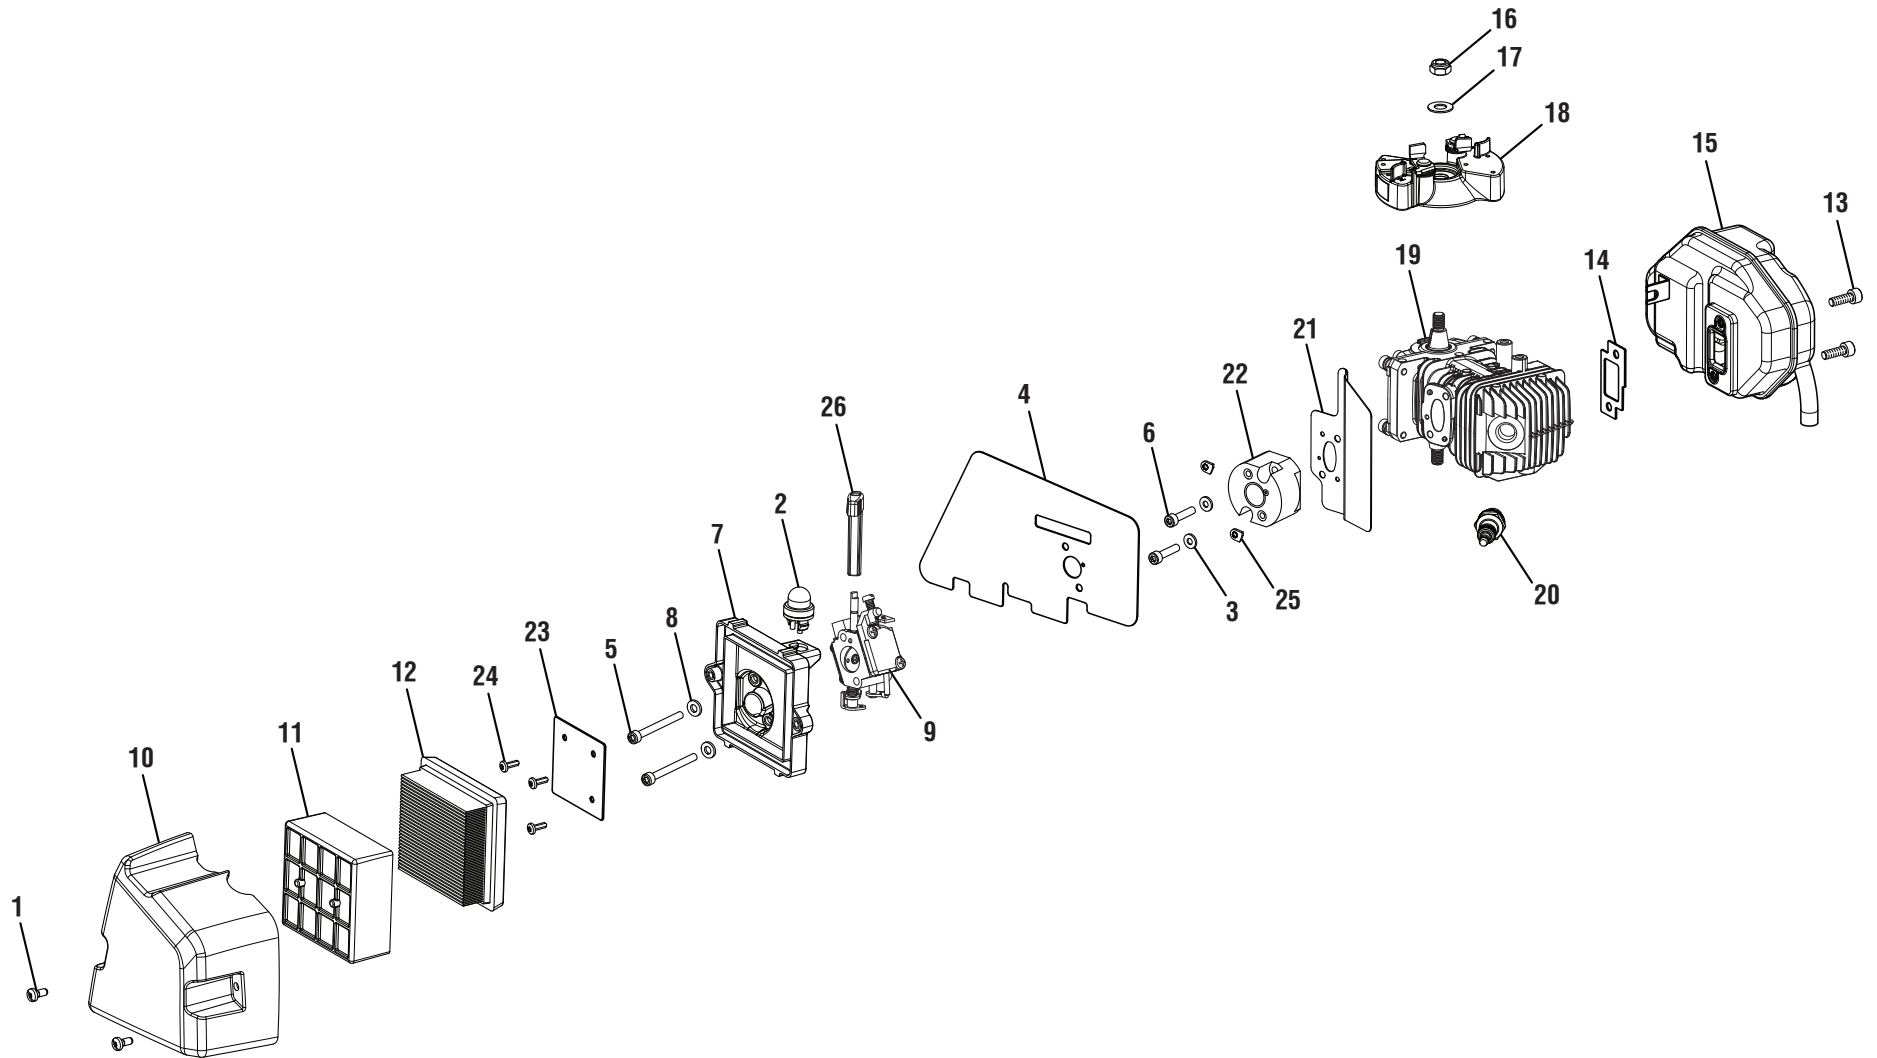

FIGURE B

PARTS LIST (FIGURE B)

KEY NO.	PART NUMBER	DESCRIPTION	QTY	KEY NO.	PART NUMBER	DESCRIPTION	QTY
1	660629005	Screw (10-14 x 19 mm, T-25 Torx)	16	15	693001001	Spring Washer (ID6.4 x 1.6t).....	4
2	308563013	Engine Cover w/Starter Assembly (Inc. Key Nos. 3-9 and 25-26)	1	16	693002001	Washer (OD12.9 x ID6.6 x 1.2t).....	4
3	524587002	Motor Cover	1	17	634062001	Engine Mount	1
4	511731004	Starter Grip.....	1	18	660344007	Screw (M5 x 0.8 in., 20 Torx).....	7
5	638088002	Eyelet.....	1	19	570373029	Tube.....	1
6	638033002	Container Spring Assembly.....	1	20	523921001	Inner Volute.....	1
7	900849002	Starter Rope	1	21	518265004	Fan.....	1
8	521519001	Solid Pulley	1	22	524586001	Outer Volute.....	1
9	638980001	Starter Cap	1	23	523926001	Outer Volute Cover	1
10	679407001	Rivet	2	24	660626006	Screw (10-14 x 16 mm)	3
11	679052003	Fan Disk.....	1	25	638088004	Eyelet.....	1
12	678018001	Lock Nut (M8).....	1	26	522600003	Eyelet Support.....	1
13	660613001	Screw (M5 x 25 mm, T-25 Torx).....	3	27	639155001	Outer Volute Duct	1
14	661431003	Screw (M6 x 14 mm).....	4	28	311017001	Power Head.....	1