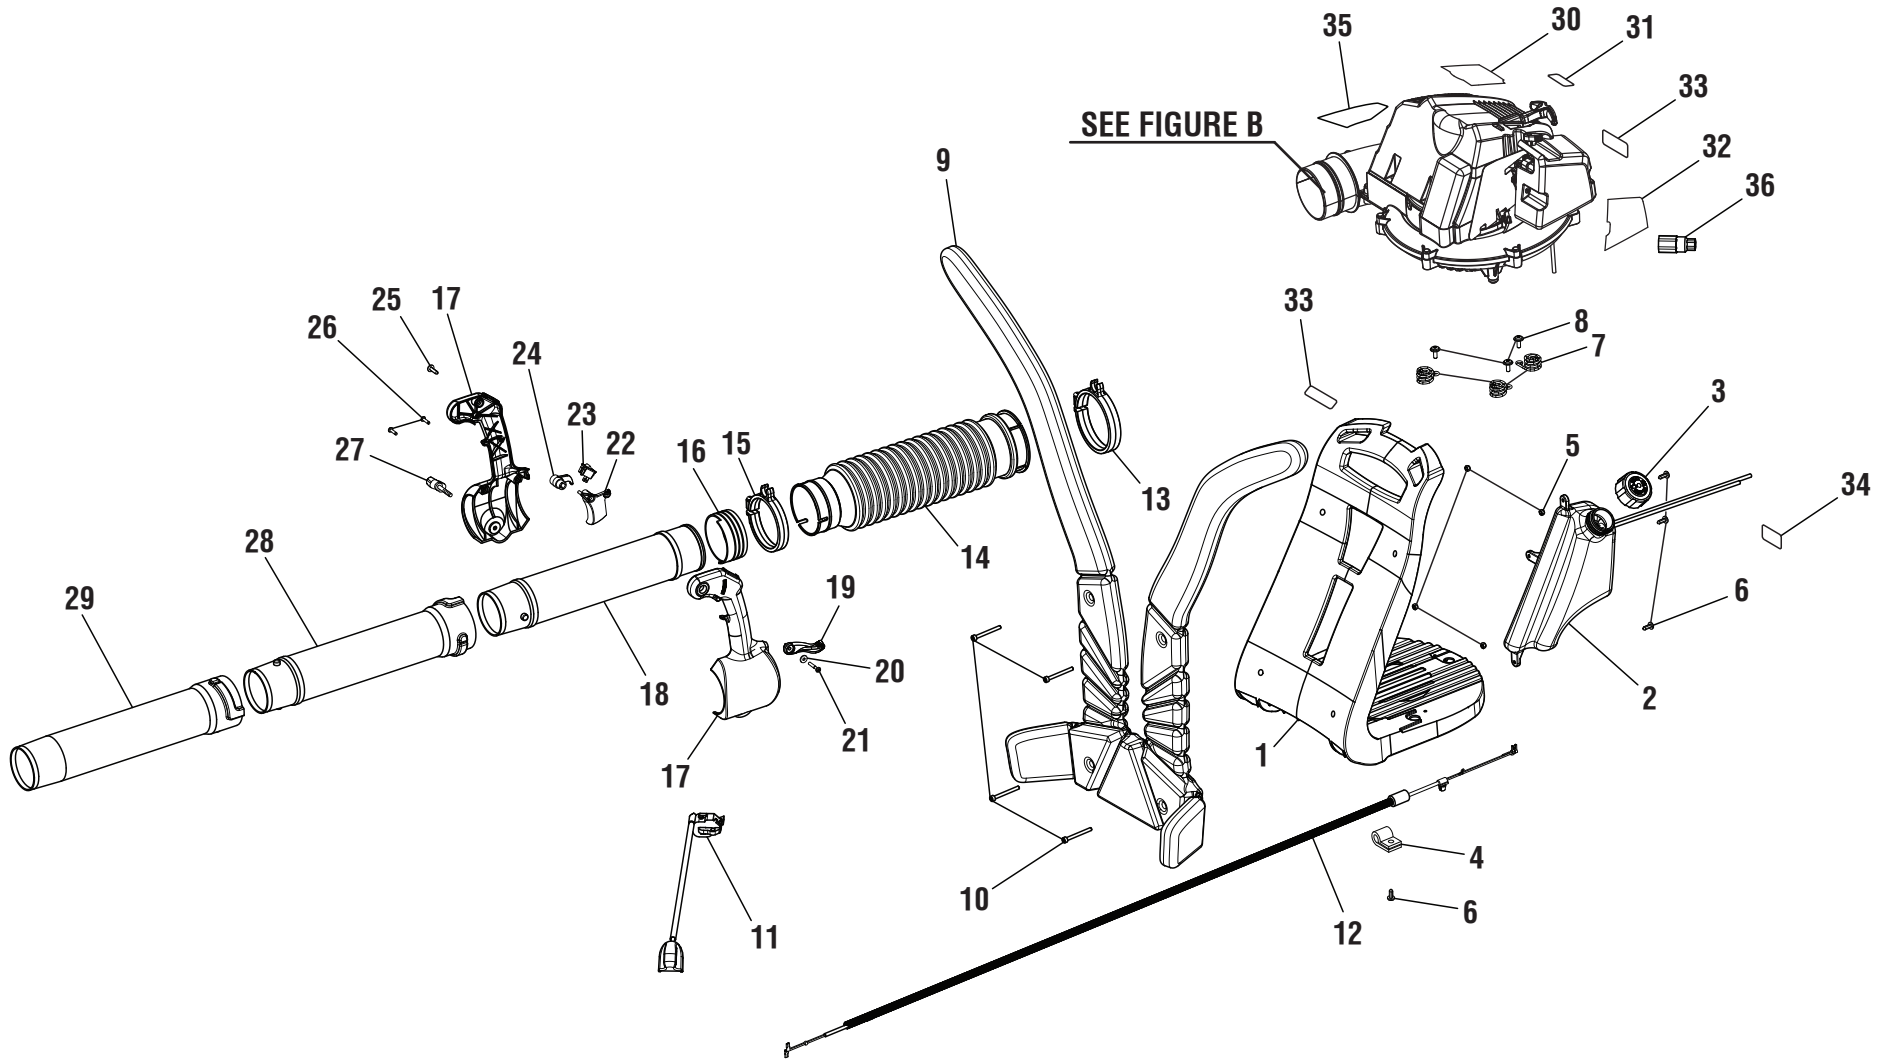

RYOBI BACKPACK BLOWER – MODEL NO. RY08420

FIGURE A

PARTS LIST (FIGURE A)

KEY NO.	PART NUMBER	DESCRIPTION	QTY	KEY NO.	PART NUMBER	DESCRIPTION	QTY
1	524584001	Frame.....	1	21	660666001	Screw (8-14 x 25 mm).....	1
2	310832010	Fuel Tank Assembly.....	1	22	518255005	Trigger.....	1
3	310816005	Fuel Cap Assembly.....	1	23	760338004	Stop Switch.....	1
4	678561001	Cable Clamp.....	1	24	518150001	Trigger Lock.....	1
5	678589001	Hex Nut (M5).....	4	25	660629001	Screw (10-14 x 3/4 in.).....	1
6	660614001	Screw (10-14 x 14 mm).....	4	26	660734001	Screw (M4 x 16 mm, Pan Hd.).....	2
7	679950001	Spring.....	3	27	518273002	Knob.....	1
8	660626006	Screw (10-14 x 16 mm).....	3	28	570543001	Intermediate Tube.....	1
9	901588003	Strap.....	1	29	580537001	Tube Nozzle.....	1
10	660912003	Shoulder Screw (M6, Special).....	4	30	940991051	Model Label.....	1
11	291424001	Ignition Module Assembly.....	1	31	941738001	Choke Label.....	1
12	290298003	Throttle Cable.....	1	32	941739001	Start Instructions Label.....	1
13	580924002	Clamp Assembly (Large).....	1	33	941740001	Logo Label.....	2
14	580693004	Tube.....	1	34	941727003	Warning Label.....	1
15	580923002	Clamp Assembly (Small).....	1	35	941727002	Combustion Warning Label.....	1
16	518481003	Upper Blower Tube Bushing.....	1	36	631055007	Wrench.....	1
17	310458001	Handle Assembly.....	1	Not Shown			
18	580692001	Upper Tube.....	1	990000036	Operator's Manual (961469001)		
19	518160005	Cruise Lever.....	1	4-1-13			
20	678125001	Washer (OD12 x ID4.3 x 1.5t).....	1	(REV:02)			