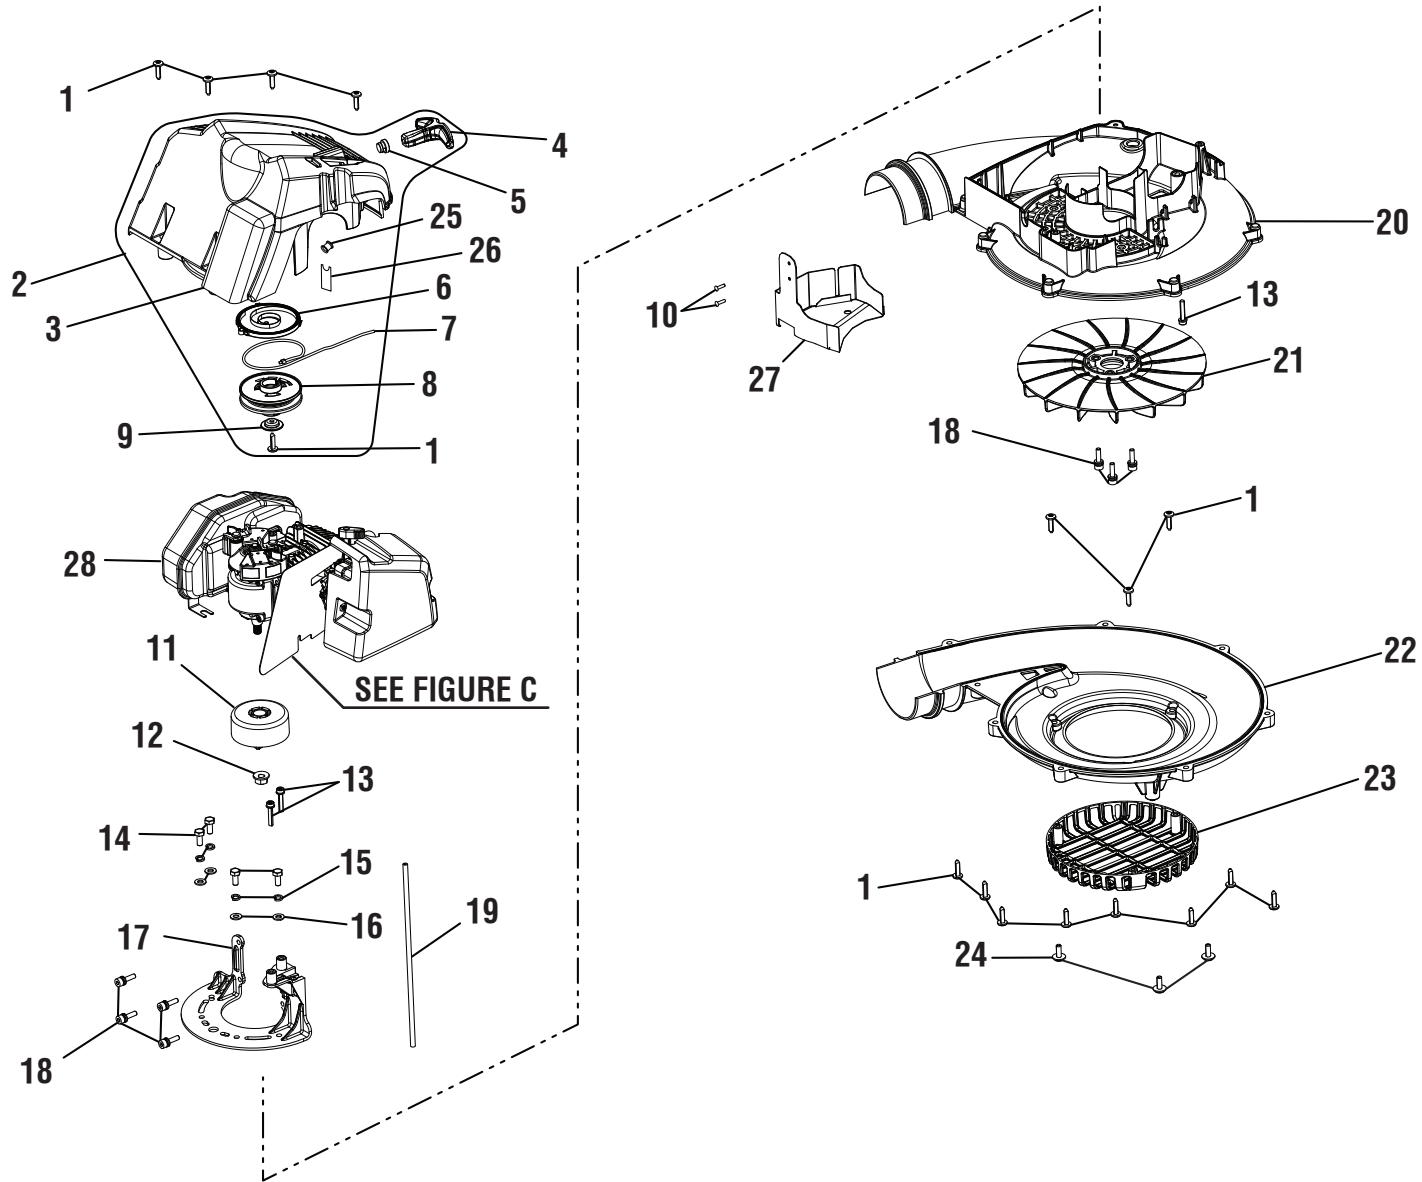

FIGURE B

PARTS LIST (FIGURE B)

KEY NO.	PART NUMBER	DESCRIPTION	QTY	KEY NO.	PART NUMBER	DESCRIPTION	QTY
1	660629005	Screw (10-14 x 19 mm, T-25 Torx)	16	15	693001001	Spring Washer (ID6.4 x 1.6t).....	4
2	308563013	Engine Cover w/Starter Assembly (Inc. Key Nos. 3-9 and 25-26)	1	16	693002001	Washer (OD12.9 x ID6.6 x 1.2t).....	4
3	524587002	Motor Cover	1	17	634062001	Engine Mount	1
4	511731004	Starter Grip.....	1	18	660344007	Screw (M5 x 0.8 in., 20 Torx).....	7
5	638088002	Eyelet.....	1	19	570373029	Tube.....	1
6	638033002	Container Spring Assembly.....	1	20	523921001	Inner Volute.....	1
7	900849002	Starter Rope	1	21	518265004	Fan.....	1
8	521519001	Solid Pulley	1	22	524586001	Outer Volute.....	1
9	638980001	Starter Cap	1	23	523926001	Outer Volute Cover	1
10	679407001	Rivet	2	24	660626006	Screw (10-14 x 16 mm)	3
11	679052003	Fan Disk.....	1	25	638088004	Eyelet.....	1
12	678018001	Lock Nut (M8).....	1	26	522600003	Eyelet Support.....	1
13	660613001	Screw (M5 x 25 mm, T-25 Torx).....	3	27	639155001	Outer Volute Duct	1
14	661431003	Screw (M6 x 14 mm).....	4	28	311017001	Power Head.....	1