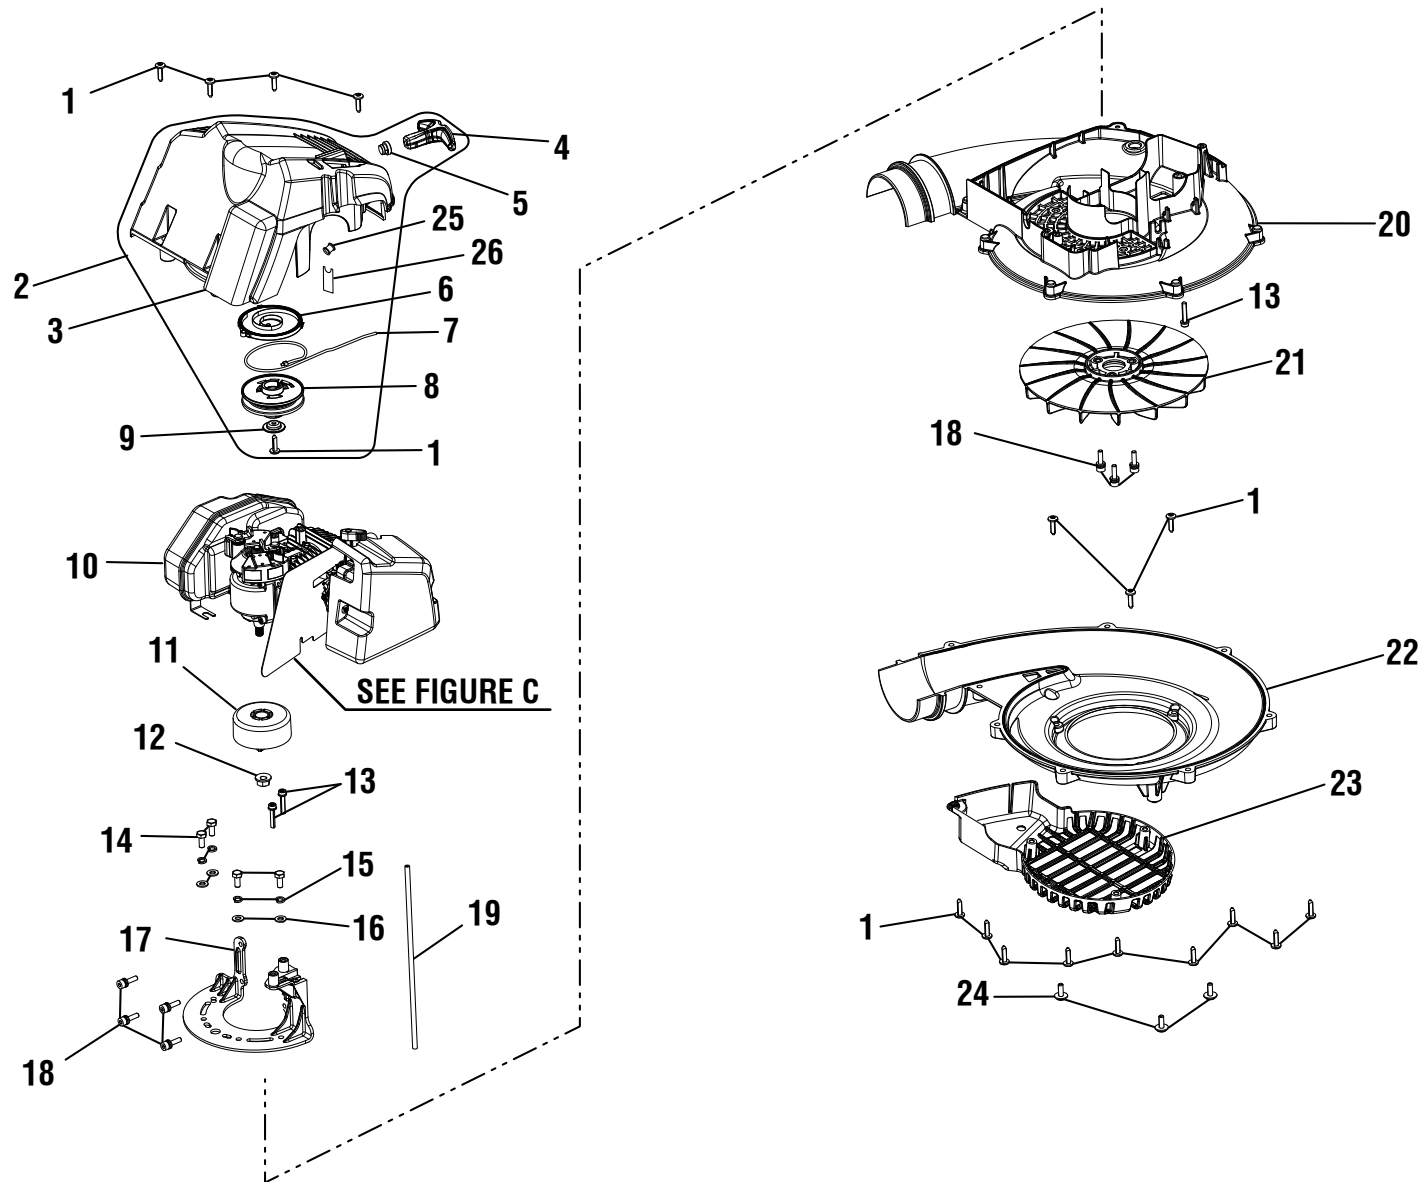

RYOBI BACKPACK BLOWER – MODEL NO. RY08420A

SEE FIGURE C

FIGURE B

RYOBI BACKPACK BLOWER – MODEL NO. RY08420A

PARTS LIST (FIGURE B)

KEY NO.	PART NUMBER	DESCRIPTION	QTY	KEY NO.	PART NUMBER	DESCRIPTION	QTY
1	660629005	Screw (10-14 x 19 mm, T-25 Torx)	17	14	661431003	Screw (M6 x 14 mm).....	4
2	308563013	Engine Cover w/Starter Assembly (Inc. Key Nos. 3-9 and 25-26)	1	15	693001001	Spring Washer (ID6.4 x 1.6t).....	4
3	524587002	Motor Cover	1	16	693002001	Washer (OD12.9 x ID6.6 x 1.2t).....	4
4	511731004	Starter Grip.....	1	17	634062001	Engine Mount	1
5	638088002	Eyelet.....	1	18	660344007	Screw (M5 x 0.8 in., 20 Torx).....	7
6	638033001	Container Spring Assembly.....	1	19	570373029	Tube.....	1
7	900849002	Starter Rope	1	20	523921001	Inner Volute.....	1
8	521519001	Solid Pulley.....	1	21	518265004	Fan.....	1
9	638980001	Starter Cap	1	22	524586001	Outer Volute.....	1
10	311017001	Power Head.....	1	23	523926003	Outer Volute Cover	1
11	679052003	Fan Disk.....	1	24	660626006	Screw (10-14 x 16 mm)	3
12	678018001	Lock Nut (M8).....	1	25	638088004	Eyelet.....	1
13	660613001	Screw (M5 x 25 mm, T-25 Torx).....	3	26	522600003	Eyelet Support.....	1