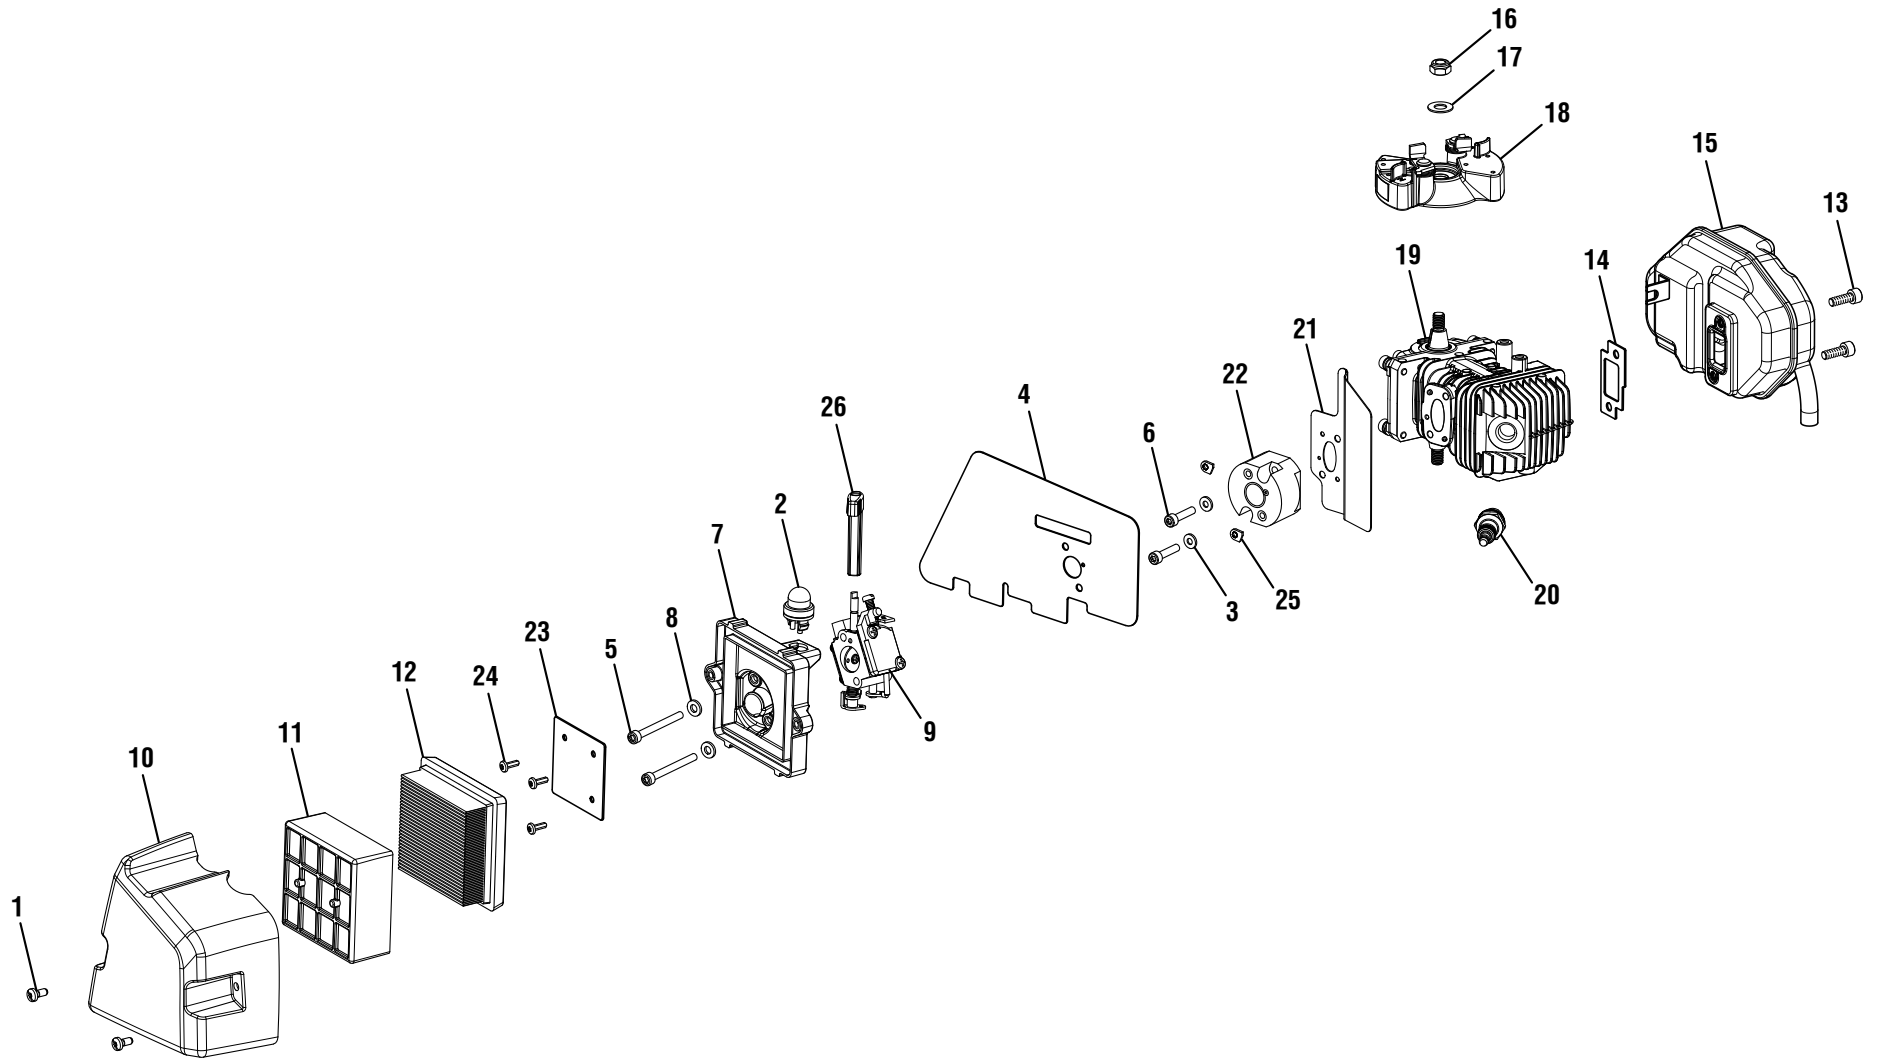

RYOBI BACKPACK BLOWER – MODEL NO. RY08420A

FIGURE C

RYOBI BACKPACK BLOWER – MODEL NO. RY08420A

PARTS LIST (FIGURE C)

KEY NO.	PART NUMBER	DESCRIPTION	QTY	KEY NO.	PART NUMBER	DESCRIPTION	QTY
1	660510009	Screw (M5, Special).....	2	14	901653007	Gasket	1
2	300780002	Primer Assembly	1	15	309330001	Exhaust Assembly	1
3	678343002	Spring Washer (M5).....	2	16	678067001	Lock Nut (M8).....	1
4	562927001	Gasket	1	17	631049001	Washer (ID9 x OD17.7 x 1.1t).....	1
5	660347001	Screw (M5 x 50 mm, Soc. Hd.)	2	18	309013003	Flywheel Assembly.....	1
6	661832001	Screw (M5 x 0.8 in.).....	2	19	309842001	Short Block Assembly	1
7	523923001	Air Box Base.....	1	20	870170001	Spark Plug (RCJ4).....	1
8	671080001	Washer (ID5.8 x OD11.5 x 1.7t).....	2	21	562927003	Gasket	1
9	308054079	Carburetor (Inc. Key No. 26).....	1	22	524583003	Heat Dam	1
10	523924001	Air Box Cover	1	23	638091011	Spacer	1
11	900777004	Air Filter Box.....	1	24	660345001	Screw (M4 x 12 mm, Pan Hd.).....	3
12	900777005	Air Filter	1	25	638980003	Washer (Heat Dam).....	2
13	660612001	Bolt (1/4-20 x 18 mm).....	2	26	524556007	Choke Lever	1