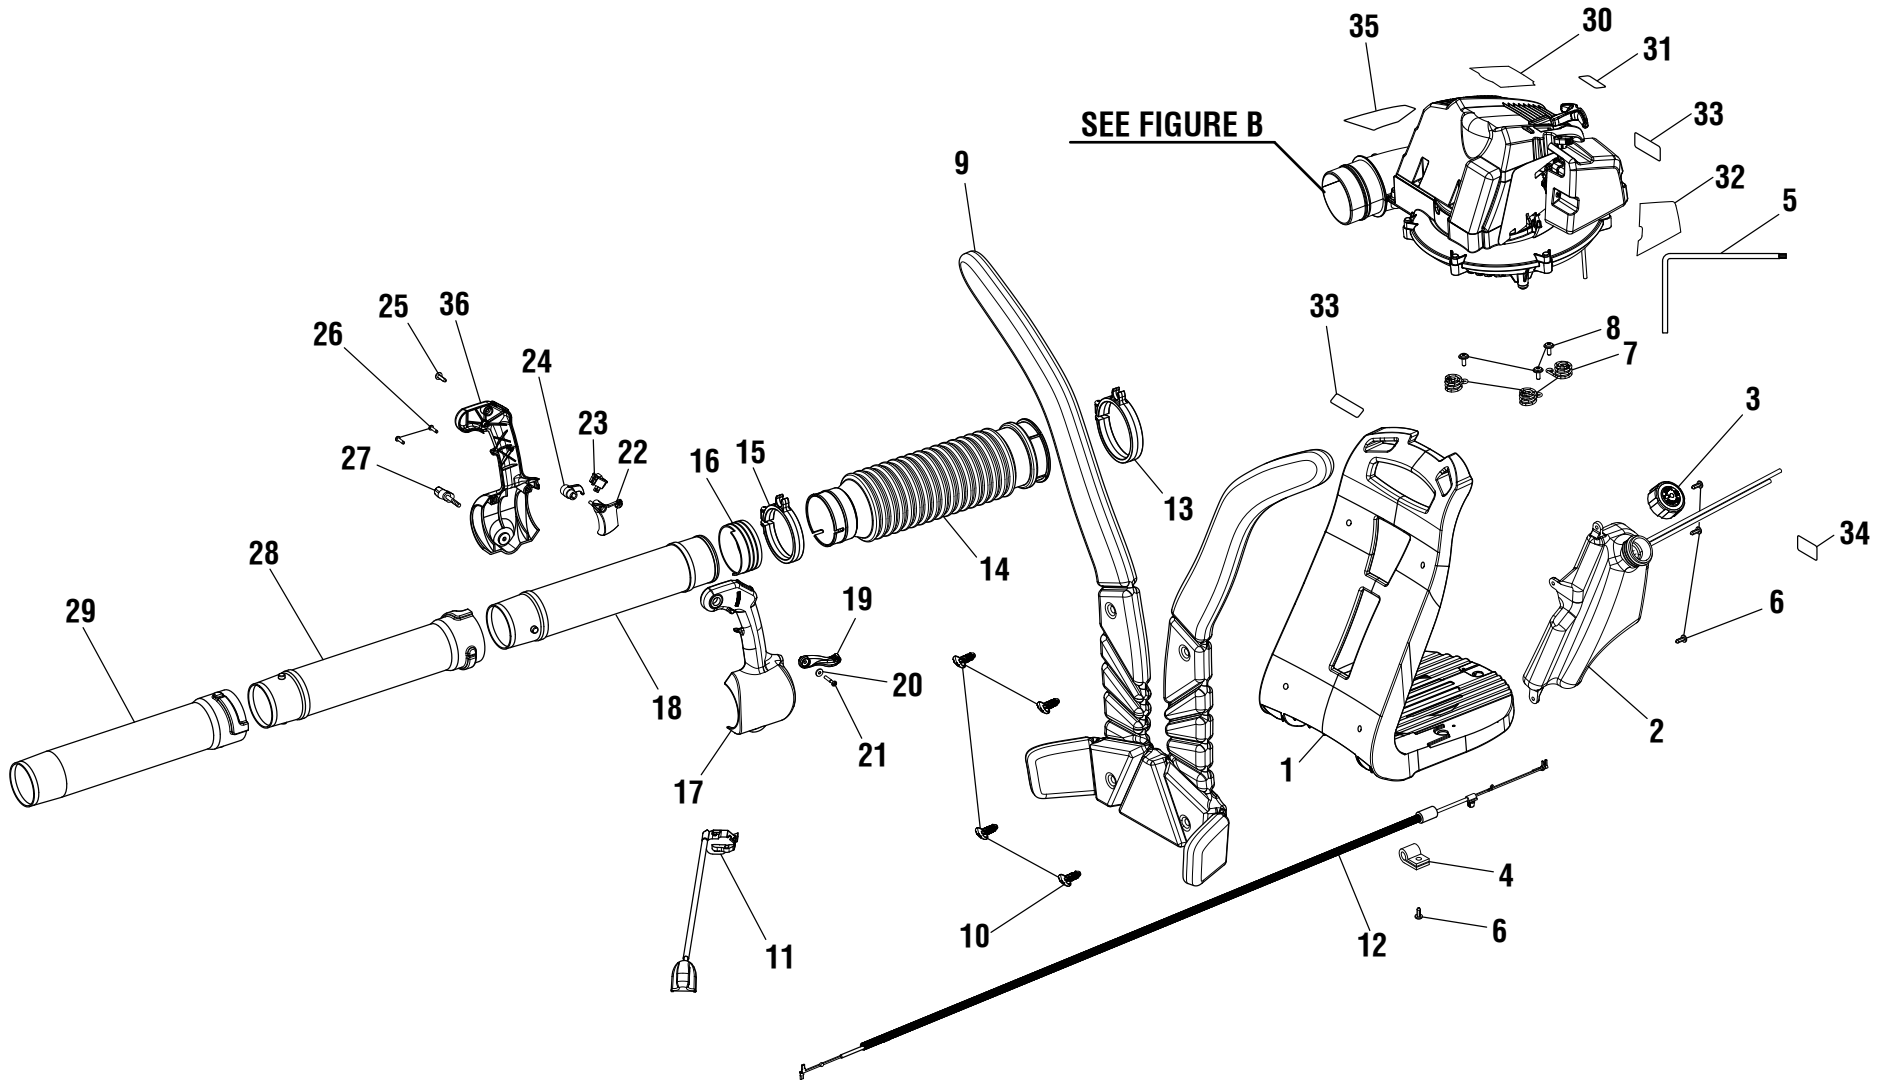

RYOBI BACKPACK BLOWER – MODEL NO. RY08420A

FIGURE A

RYOBI BACKPACK BLOWER – MODEL NO. RY08420A

PARTS LIST (FIGURE A)

KEY NO.	PART NUMBER	DESCRIPTION	QTY	KEY NO.	PART NUMBER	DESCRIPTION	QTY
1	524584001	Frame.....	1	21	660666001	Screw (8-14 x 25 mm).....	1
2	310752015	Fuel Tank Assembly	1	22	518255005	Trigger	1
3	310816005	Fuel Cap Assembly	1	23	760338004	Stop Switch	1
4	678561001	Cable Clamp	1	24	518150001	Trigger Lock	1
5	631055012	Wrench (L-25).....	1	25	660629001	Screw (10-14 x 3/4 in.).....	1
6	660614001	Screw (10-14 x 14 mm).....	4	26	660734001	Screw (M4 x 16 mm, Pan Hd.).....	2
7	679950001	Spring.....	3	27	518273002	Knob	1
8	660626006	Screw (10-14 x 16 mm).....	3	28	570543002	Intermediate Tube	1
9	901588003	Strap	1	29	580537002	Tube Nozzle	1
10	525644002	Harness Snap Fastener	4	30	940991051	Model Label	1
11	291424001	Ignition Module Assembly.....	1	31	941738001	Choke Label.....	1
12	290298003	Throttle Cable	1	32	941739001	Start Instructions Label.....	1
13	580924002	Clamp Assembly (Large).....	1	33	941740001	Logo Label	2
14	580693004	Tube	1	34	941727003	Warning Label	1
15	580923002	Clamp Assembly (Small).....	1	35	941727002	Combustion Warning Label	1
16	518481003	Upper Blower Tube Bushing.....	1	36	518272004	Right Hand Handle.....	1
17	518271004	Left Hand Handle.....	1	Not Shown			
18	580692003	Upper Tube	1	990000036	Operator's Manual (961469002)		
19	518160007	Cruise Lever.....	1	12-4-13			
20	678125001	Washer (OD12 x ID4.3 x 1.5t).....	1	(Rev:01)			