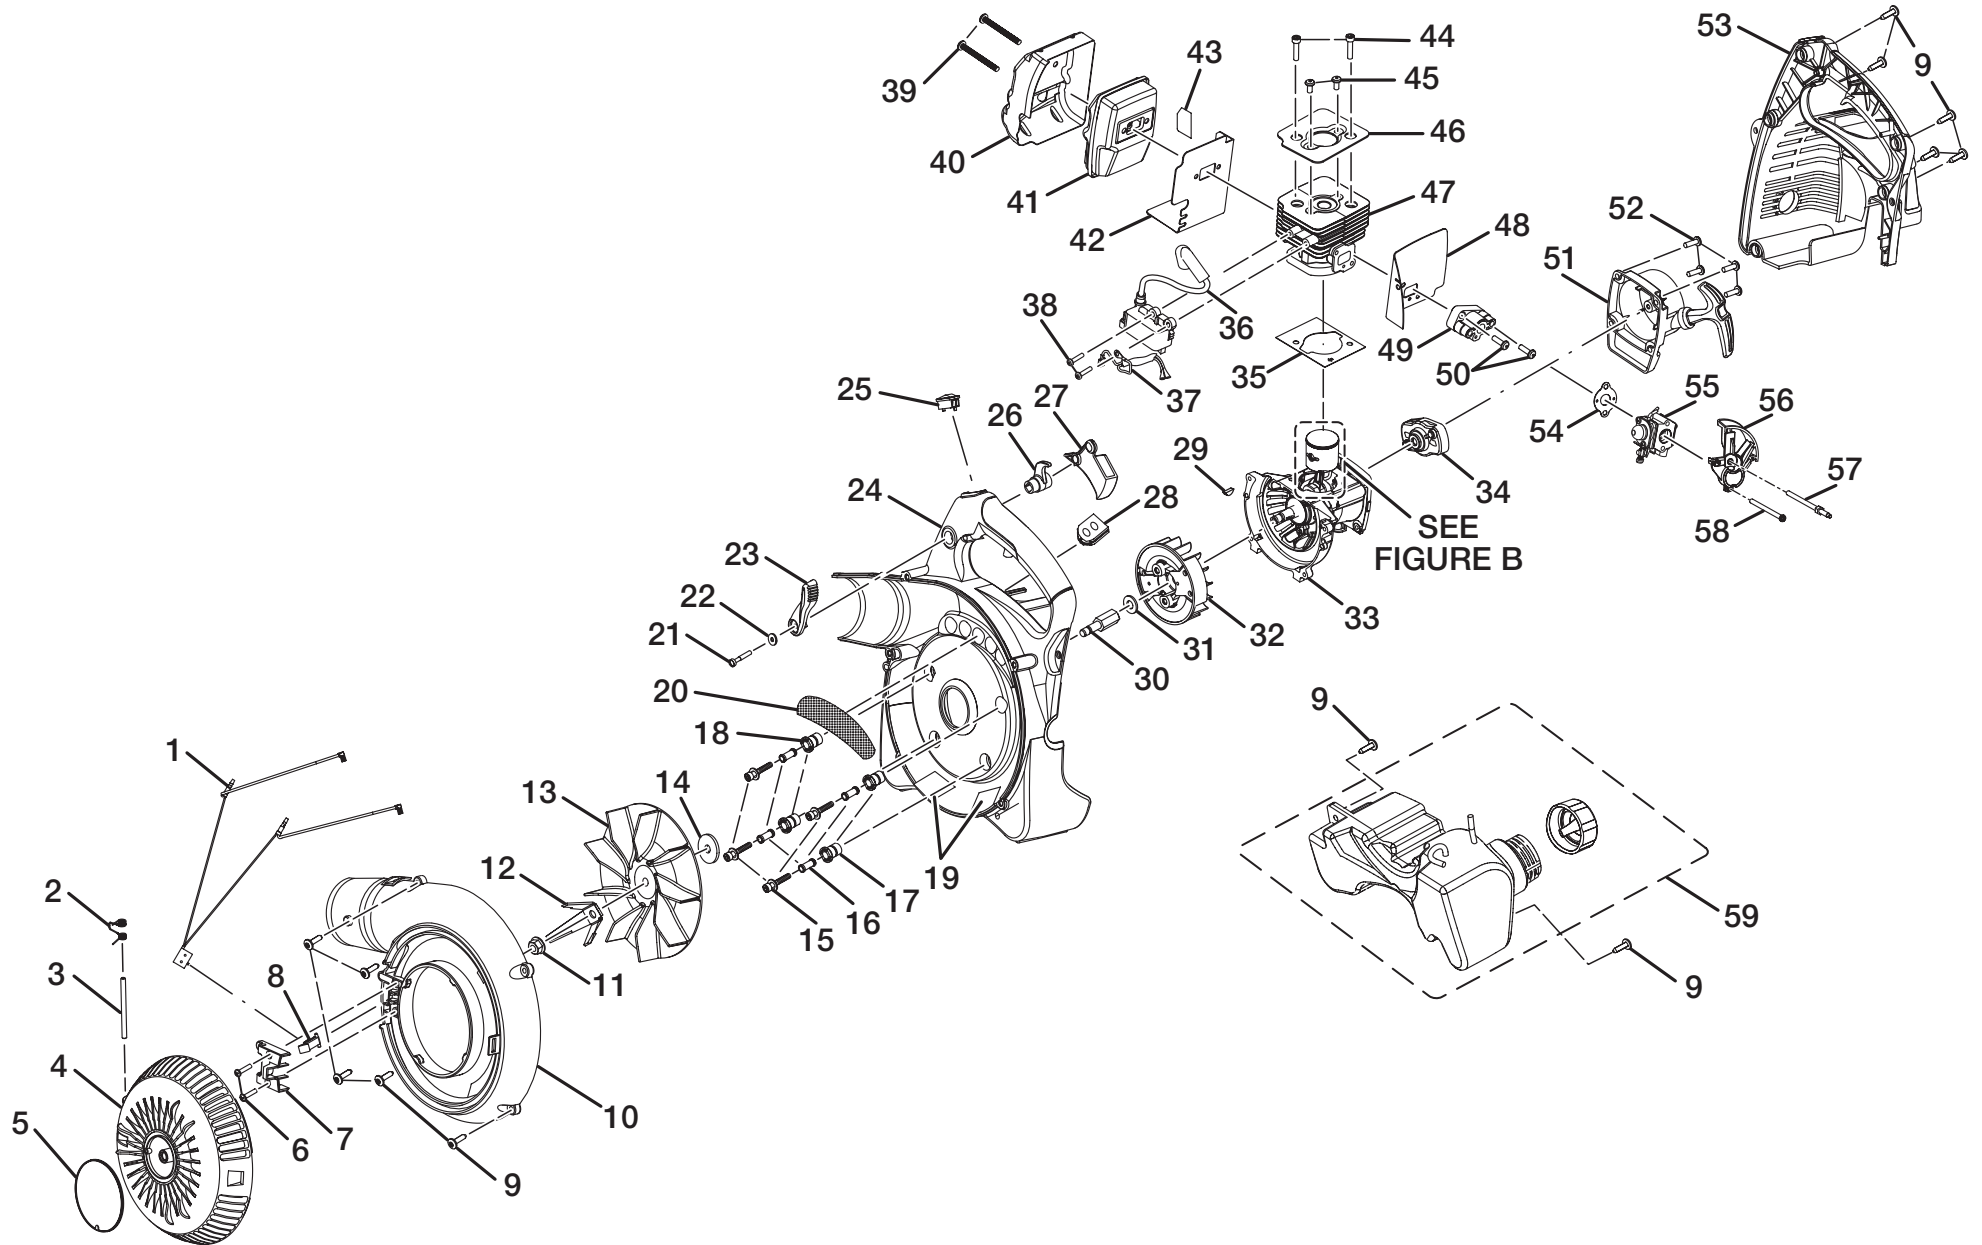

RYOBI BLOWER/VACUUM - MODEL NUMBERS RY08552 AND RY09905

Figure B

RYOBI BLOWER/VACUUM – MODEL NUMBERS RY08552 AND RY09905

The model number will be found on a plate attached to the engine housing. Always mention the model number in all correspondence regarding your **BLOWER/VACUUM** or when ordering repair parts.

PARTS LIST (FIGURE B)

KEY NO.	PART NUMBER	DESCRIPTION	QTY	KEY NO.	PART NUMBER	DESCRIPTION	QTY
1	870166001	Vacuum Door Kill Switch	1	31	678171002	Washer (2.3 mm).....	1
2	678117001	Vacuum Door Hinge Spring.....	1	32	640574001	Flywheel Assembly	1
3	650026002	Hinge Pin	1	33	300749004	Crankcase Assembly.....	1
4	518268031	Vacuum Door.....	1	34	308004001	Pulley Assembly	1
5	518252001	Vacuum Door Cover	1	35	900709001	Cylinder Gasket.....	1
6	660665001	* Screw (M4 x 19 mm).....	2	36	290178008	Coil & Boot Assembly.....	1
7	518170001	Vacuum Door Hinge	1	37	290702001	Lead Assembly	1
8	518254001	Kill Switch Activator Lever	1	38	660349001	* Screw (M4 x 22 mm).....	2
9	660674001	* Screw (M14 x 7/8 in.).....	12	39	660347001	* Screw (M5 x 50 mm).....	2
10	518266031	Outer Volute Housing	1	40	638027001	Heat Shield	1
11	678128002	Hex Nut w/Retaining Washer	1	41	300748016	Muffler Assembly.....	1
12	678114001	Mulcher Blade	1	42	638183001	Gasket Muffler	1
13	518265001	Blower Fan (25.4cc).....	1	43	900955003	Heat Shield	1
14	678126001	Washer (Fan Spacer)	1	44	660342001	* Screw (M5 x 22 mm).....	2
15	660759002	* Screw (M5 x 8 mm Cap Hd.)	4	45	660351002	* Screw w/Washer (M5 x 10 mm).....	2
16	678124001	Sleeve Bushing	4	46	630002021	Cylinder Plate	1
17	570544002	Anti Vibration Bushing	2	47	640570016	Cylinder	1
18	570544003	Vibration Isolator.....	2	48	901206001	Insulator Gasket	1
19	900955001	Heat Shield	2	49	518596001	Heat Dam.....	1
20	638179001	Wire Mesh.....	1	50	660344003	* Screw w/Washer (M5 x 31 mm).....	2
21	660666001	* Screw (M4 x 25 mm).....	1	51	308430001	Starter Assembly	1
22	678125001	Washer.....	1	52	660351001	* Screw (M5 x 16 mm).....	4
23	518160001	Cruise Control Lever.....	1	53	518323012	Engine Shroud Housing	1
24	518140004	Inner Volute Housing	1	54	901552001	Carburetor Gasket	1
25	760363003	Switch	1	55	308054010	Carburetor	1
26	518150001	Trigger Lock.....	1	56	518498002	Roto-choke base	1
27	518255001	Trigger	1	57	660453003	Hex Bolt (Double Side)	1
28	570624001	Rubber Grommet.....	1	58	660454004	* Screw (M5 x 25 mm).....	1
29	690688001	Woodruff Key (S43C).....	1	59	308342006	Fuel Tank Assembly	1
30	308068002	Crankshaft Extension	1				

* STANDARD HARDWARE ITEM – MAY BE PURCHASED LOCALLY