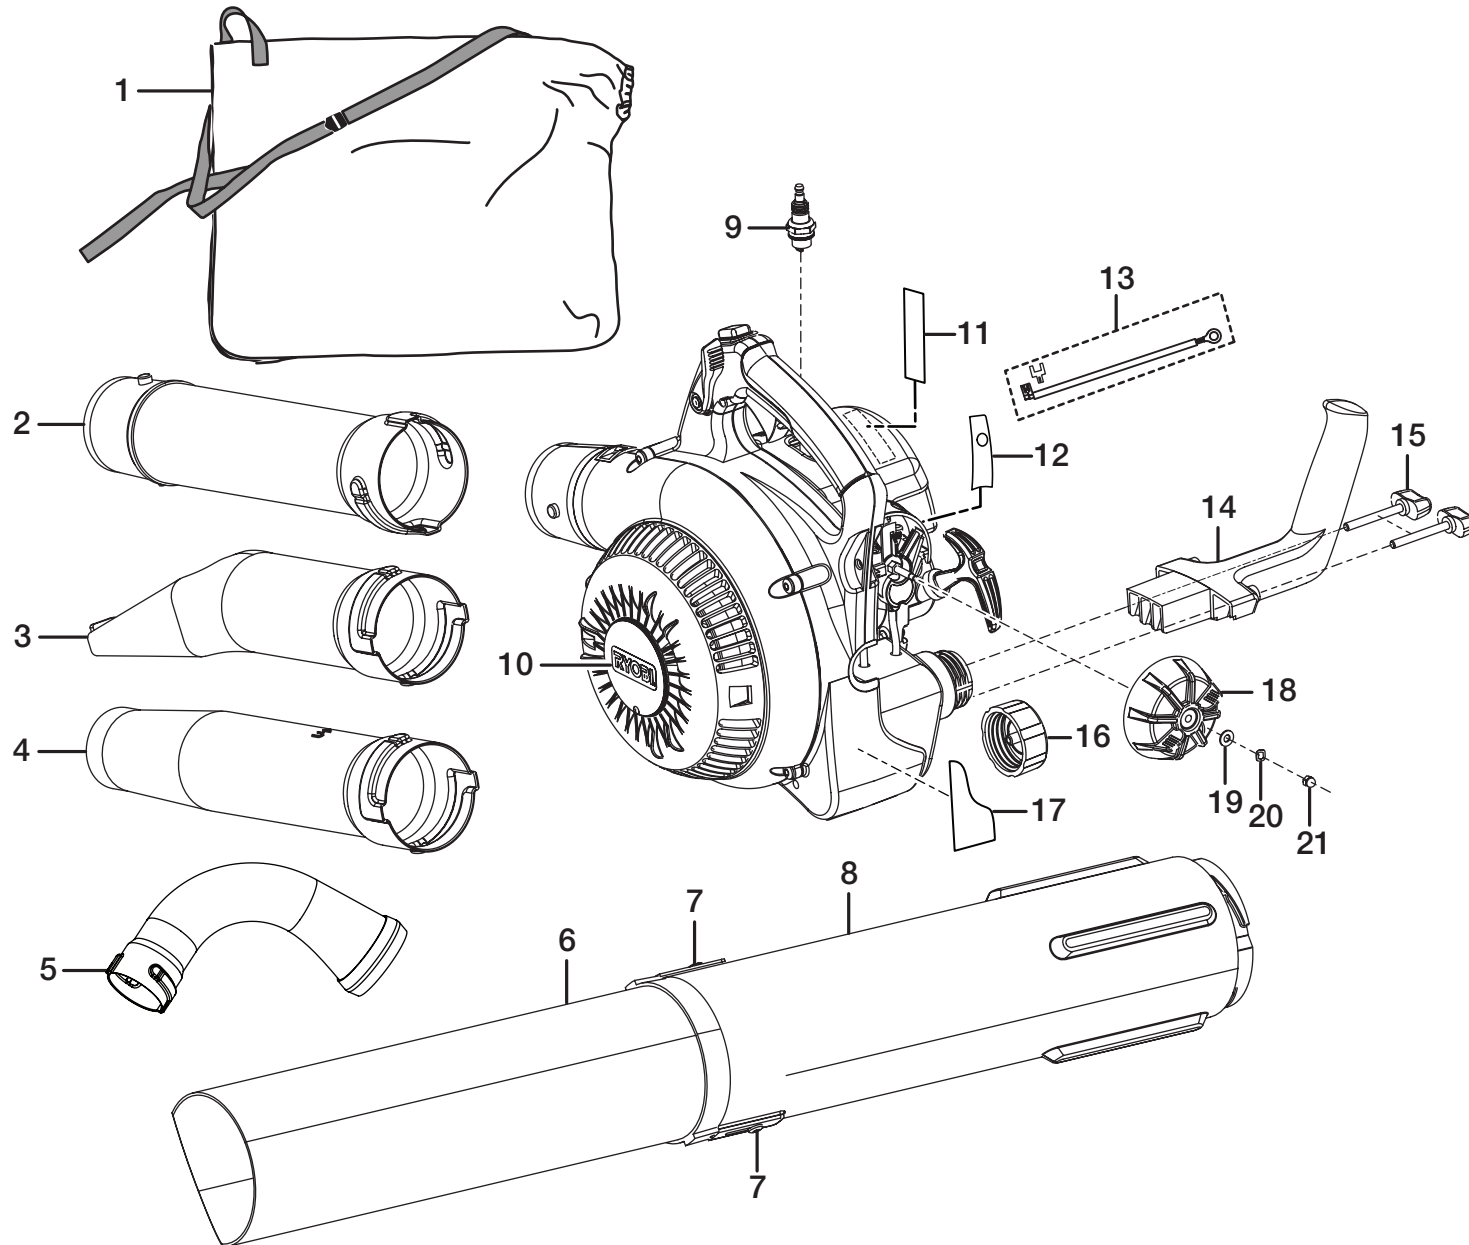

RYOBI BLOWER/VACUUM - MODEL NUMBERS RY08552 AND RY09905

Figure A

RYOBI BLOWER/VACUUM – MODEL NUMBERS RY08552 AND RY09905

The model number will be found on a plate attached to the engine housing. Always mention the model number in all correspondence regarding your **BLOWER/VACUUM** or when ordering repair parts.

PARTS LIST (FIGURE A)

KEY NO.	PART NUMBER	DESCRIPTION	QTY
1	900960002	Vacuum Bag w/Shoulder Strap	1
2	570543001	Upper Blower Tube.....	1
3	580613001	High Velocity Nozzle w/ Leaf Scraper.....	1
4	570564001	Sweeper Nozzle	1
5	570563001	Vacuum Bag Adaptor.....	1
6	570562001	Lower Vacuum Tube.....	1
7	660621001	Vacuum Tube Screw (10-14 x 1/2 in.).....	2
8	570561001	Upper Vacuum Tube.....	1
9	870170001	* Spark Plug (Champion RCJ4).....	1
10	940627001	Vacuum Door Label	1
11	940734022	Starting Label.....	1
12	940647019	Choke Label.....	1
13	290294001	Ground Wire Kit	1
14	518180001	Vacuum Handle	1
15	518273001	Vacuum Handle Knob.....	2
16	300758006	Fuel Cap Assembly.....	1
17	940627005	Warning Label.....	1
18	518597001	* Choke Dial Cover.....	1
19	678434001	* Washer (M5).....	1
20	678434002	* Wavy Washer (M5).....	1
21	678435001	* Nylon Nut (M4)	1
	987000126	Operator's Manual (960641001)	1
	9-12-07 (REV:00)		

* STANDARD HARDWARE ITEM – MAY BE PURCHASED LOCALLY