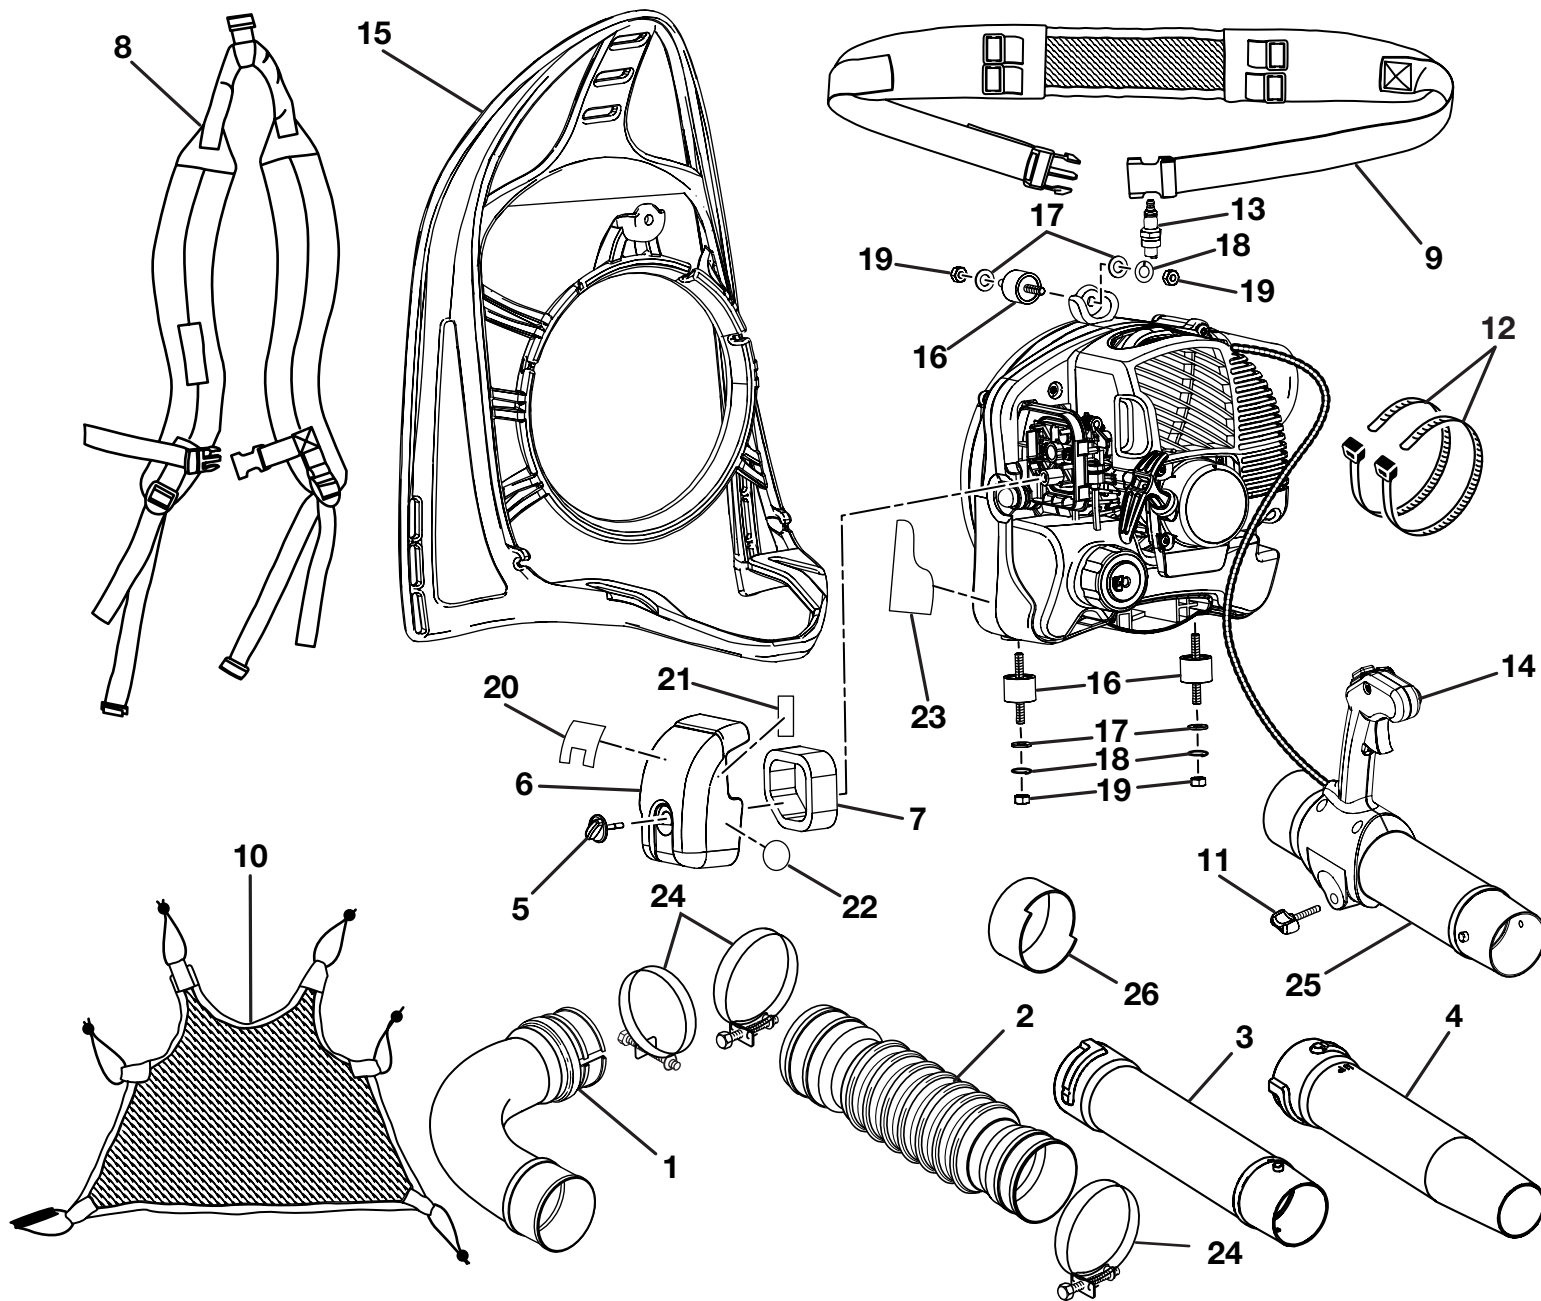

RYOBI BACKPACK BLOWER - MODEL NUMBER RY08574

RYOBI BACKPACK BLOWER – MODEL NUMBER RY08574

The model number will be found on a plate attached to the starter housing. Always mention the model number in all correspondence regarding your **BACKPACK BLOWER** or when ordering repair parts.

PARTS LIST

KEY NO.	PART NUMBER	DESCRIPTION	QTY
1	580694001	Elbow Tube	1
2	580693001	Bellows	1
3	570543001	Straight Tube (Upper Tube)	1
4	570564001	Nozzle (Lower Tube)	1
5	590461001	Air Filter Knob	1
6	518253001	Air Filter Cover	1
7	560873001	Air Filter	1
8	900962001	Shoulder Harness Assembly	1
9	900963001	Waist Harness	1
10	900964001	Mesh Backing	1
11	518273002	Throttle Control Handle Screw	1
12	900972001	Cable Tie	2
13	870174001	* Spark Plug (Champion RCJ6Y)	1
14	308345001	Control Assembly.....	1
15	570547001	Backpack Frame	1
16	570546001	Vibration Isolators	3
17	678186002	Flat Washer	4
18	678109001	Spring Washer	4
19	678190002	* Hex Nut (1/4 - 20)	4
20	940627004	Starting Instructions Label	1
21	940627007	Starting Label	1
22	940627006	Zip Start Label	1
23	940627005	Warning Label	1
24	308645001	Tube Clamp	3
25	580692001	Tube-Handle	1
26	518481001	Bushing	1
	983000907	Operator's Manual (960968006)	
	983000907R	Repair Sheet (REV:00)	
	04-07-06		

Figure B

PARTS LIST (FIGURE B)

KEY NO.	PART NUMBER	DESCRIPTION	QTY
1	690691001	Circlip Pin	2
2	690687001	Washer	2
3	690161002	Piston Ring	1
4	690686002	Needle Bearing	1
5	640920002	Piston	1
6	620227001	Piston Pin	1