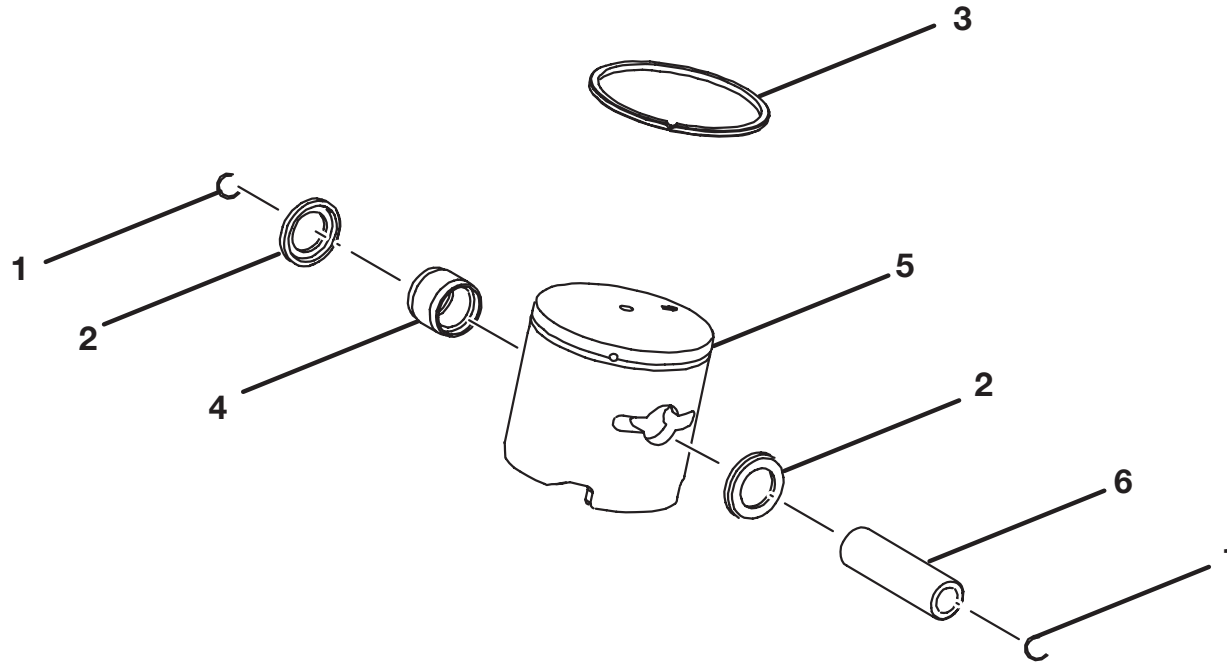

* STANDARD HARDWARE ITEM – MAY BE PURCHASED LOCALLY

RYOBI BACKPACK BLOWER – MODEL NUMBER RY08574

The model number will be found on a plate attached to the starter housing. Always mention the model number in all correspondence regarding your **BACKPACK BLOWER** or when ordering repair parts.

Figure B

PARTS LIST (FIGURE B)

KEY NO.	PART NUMBER	DESCRIPTION	QTY
1	690691001	Circlip Pin	2
2	690687001	Washer	2
3	690161002	Piston Ring	1
4	690686002	Needle Bearing	1
5	640920002	Piston	1
6	620227001	Piston Pin	1