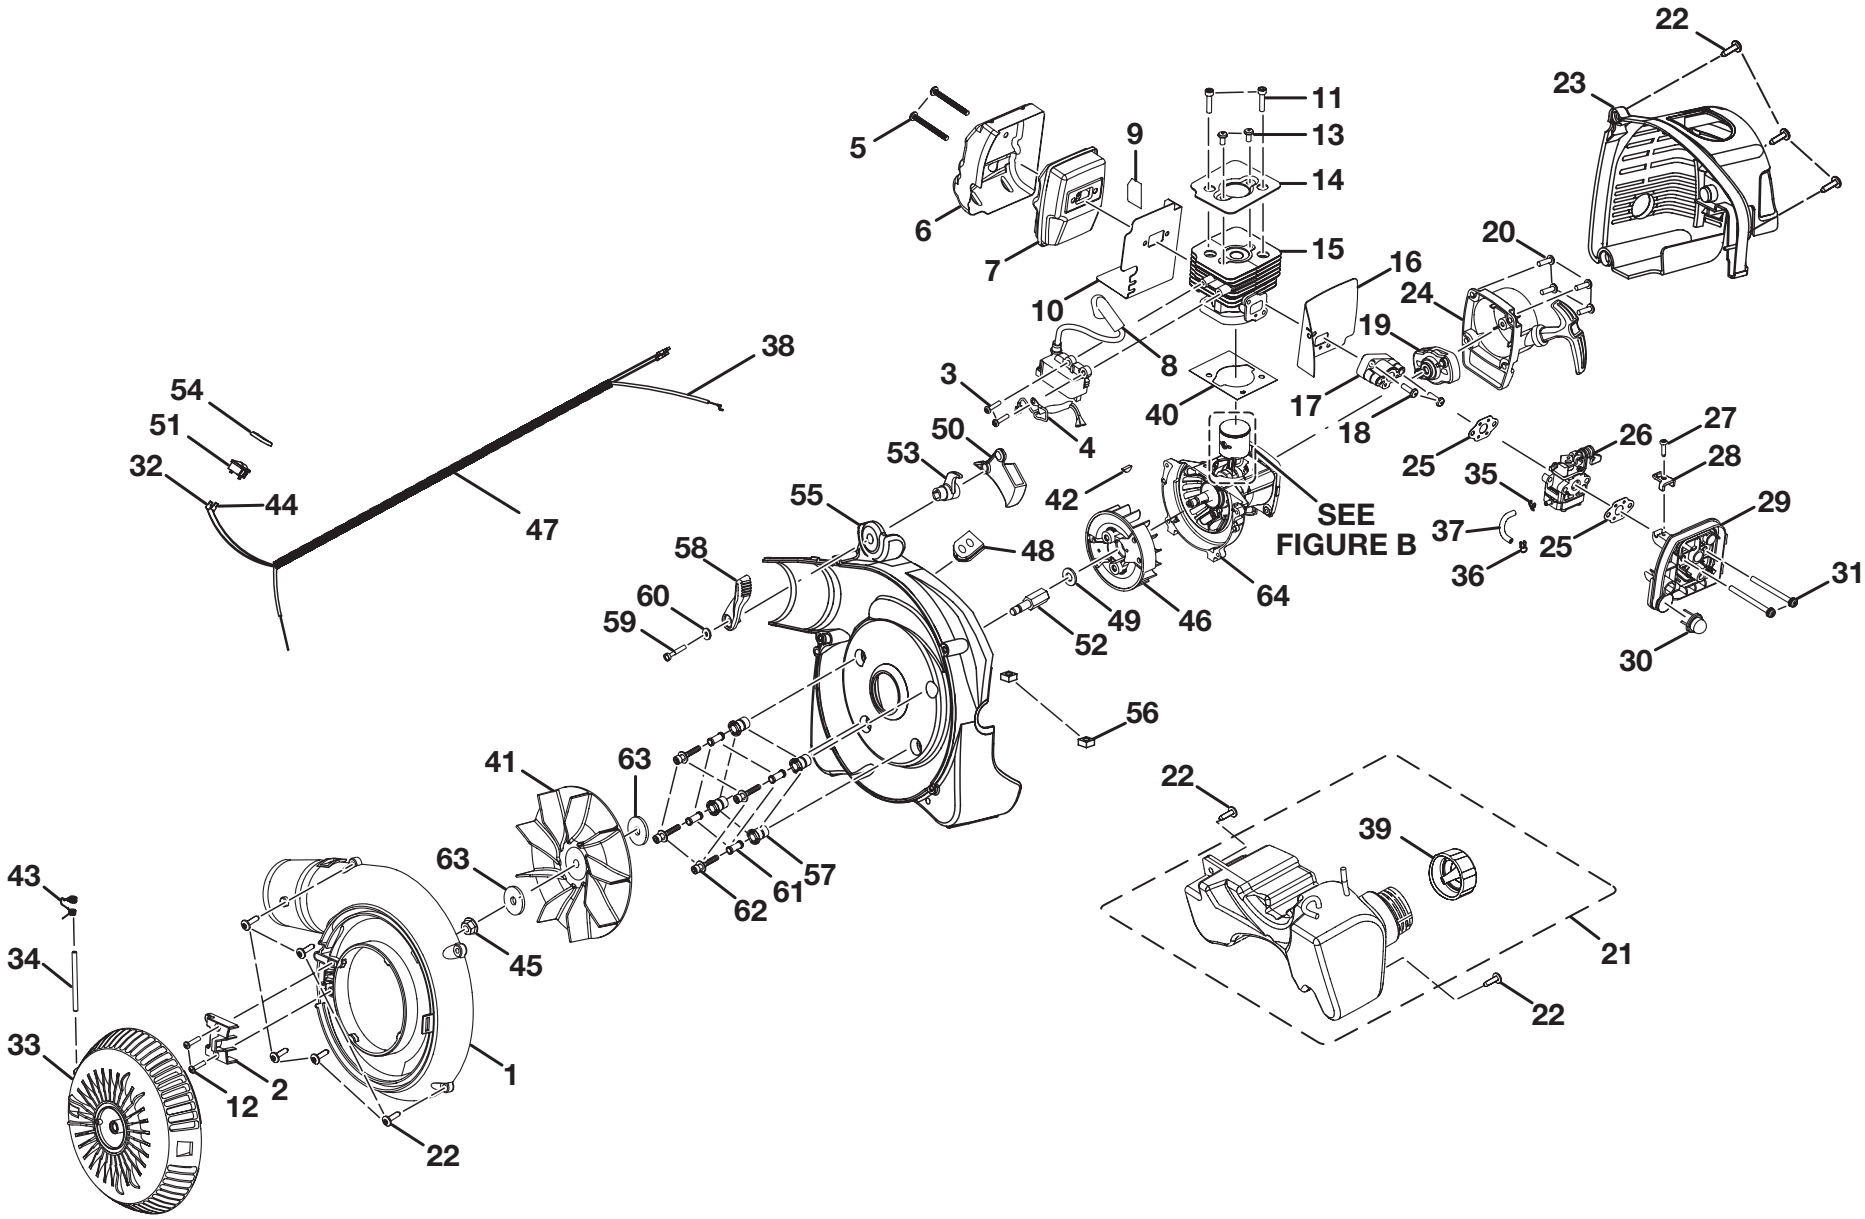

RYOBI BACKPACK BLOWER - MODEL NUMBER RY08574

Figure A

RYOBI BACKPACK BLOWER – MODEL NUMBER RY08574

The model number will be found on a plate attached to the starter housing. Always mention the model number in all correspondence regarding your **BACKPACK BLOWER** or when ordering repair parts.

PARTS LIST (FIGURE A)

KEY NO.	PART NUMBER	DESCRIPTION	QTY	KEY NO.	PART NUMBER	DESCRIPTION	QTY
1	518266001	Outer Volute Housing	1	33	518268001	Vacuum Door	1
2	518170001	Vacuum Door Hinge	1	34	650026002	Hinge Pin	1
3	660349001	* Screw (M4 X 22 mm)	2	35	690700001	Clip-hose (Id 4.9)	1
4	290702001	Lead Assembly	1	36	690699001	Clip-hose	2
5	660347001	* Screw (M5 X 50 mm)	2	37	570574001	Tubing Rubber	1
6	638027001	Heat Shield	1	38	308026003	Cable Assembly.....	1
7	300748016	Muffler Assembly.....	1	39	300758006	Fuel Cap Assembly	1
8	290178008	Coil & Boot Assembly.....	1	40	900709001	Cylinder Gasket	1
9	900955003	Heat Shield	1	41	518265001	24.5 Cc Blower Fan	1
10	638183001	Gasket Muffler	1	42	690688001	Key Woodruff (S43C)	1
11	660342001	* Screw (M5 X 22 mm)	2	43	678117001	Vacuum Door Hinge Spring.....	1
12	660665001	* Screw (#8-14 X 16.3 mm).....	2	44	290703002	Lead Assembly (Black)	1
13	660351002	* Screw & Washer (M5 X 10 mm).....	2	45	678128002	Retaining Washer Nut.....	1
14	630002021	Plate for Cylinder	1	46	640574001	Fly-wheel Assembly.....	1
15	640570016	Cylinder	1	47	518210003	Plastic Tube	1
16	900711006	Insulator Gasket	1	48	570624001	Rubber Grommet.....	1
17	518329001	Insulator.....	1	49	678171002	Washer (2 mm).....	1
18	660344002	* Screw & Washer (M5 X 22 mm).....	2	50	518255001	Trigger.....	1
19	308004001	Pulley Assembly	1	51	760363003	Switch.....	1
20	660351001	* Screw (M5 X 16 mm)	4	52	308068002	Crank Shaft Extension.....	1
21	308342003	Fuel Tank Assembly (Inc. Key No. 39)	1	53	518150001	Trigger Lock.....	1
22	660674001	* Screw (#10-14 X 7/8 in.)	10	54	678121001	Dust Cover.....	1
23	518324001	Engine Shroud Housing	1	55	518270001	Housing Inner Volute	1
24	308430001	Starter Assembly	1	56	678108001	Square Nut.....	2
25	900711003	Carburetor Gasket.....	2	57	570544002	Vibration Isolator.....	4
26	308428003	Carburetor	1	58	518160001	Cruise Lever	1
27	660734001	* Screw (M4 X 1.75 X16 mm Pan Hd.).....	1	59	660666001	* Screw (#8-14 X 25 mm).....	1
28	638133003	Clip-throttle Cable	1	60	678125001	Washer.....	1
29	518130002	Air Box Base.....	1	61	678124001	Bushing Sleeve.....	4
30	300780002	Primer Assembly.....	1	62	660759002	* Screw (M5 X 8 mm Cap Hd.).....	4
31	660346001	* Screw (M5 X 60 mm).....	2	63	678126001	Washer-fan Spacer	2
32	290703001	Lead Assembly (Red).....	1	64	300749004	Crankcase Assembly.....	1

* STANDARD HARDWARE ITEM – MAY BE PURCHASED LOCALLY