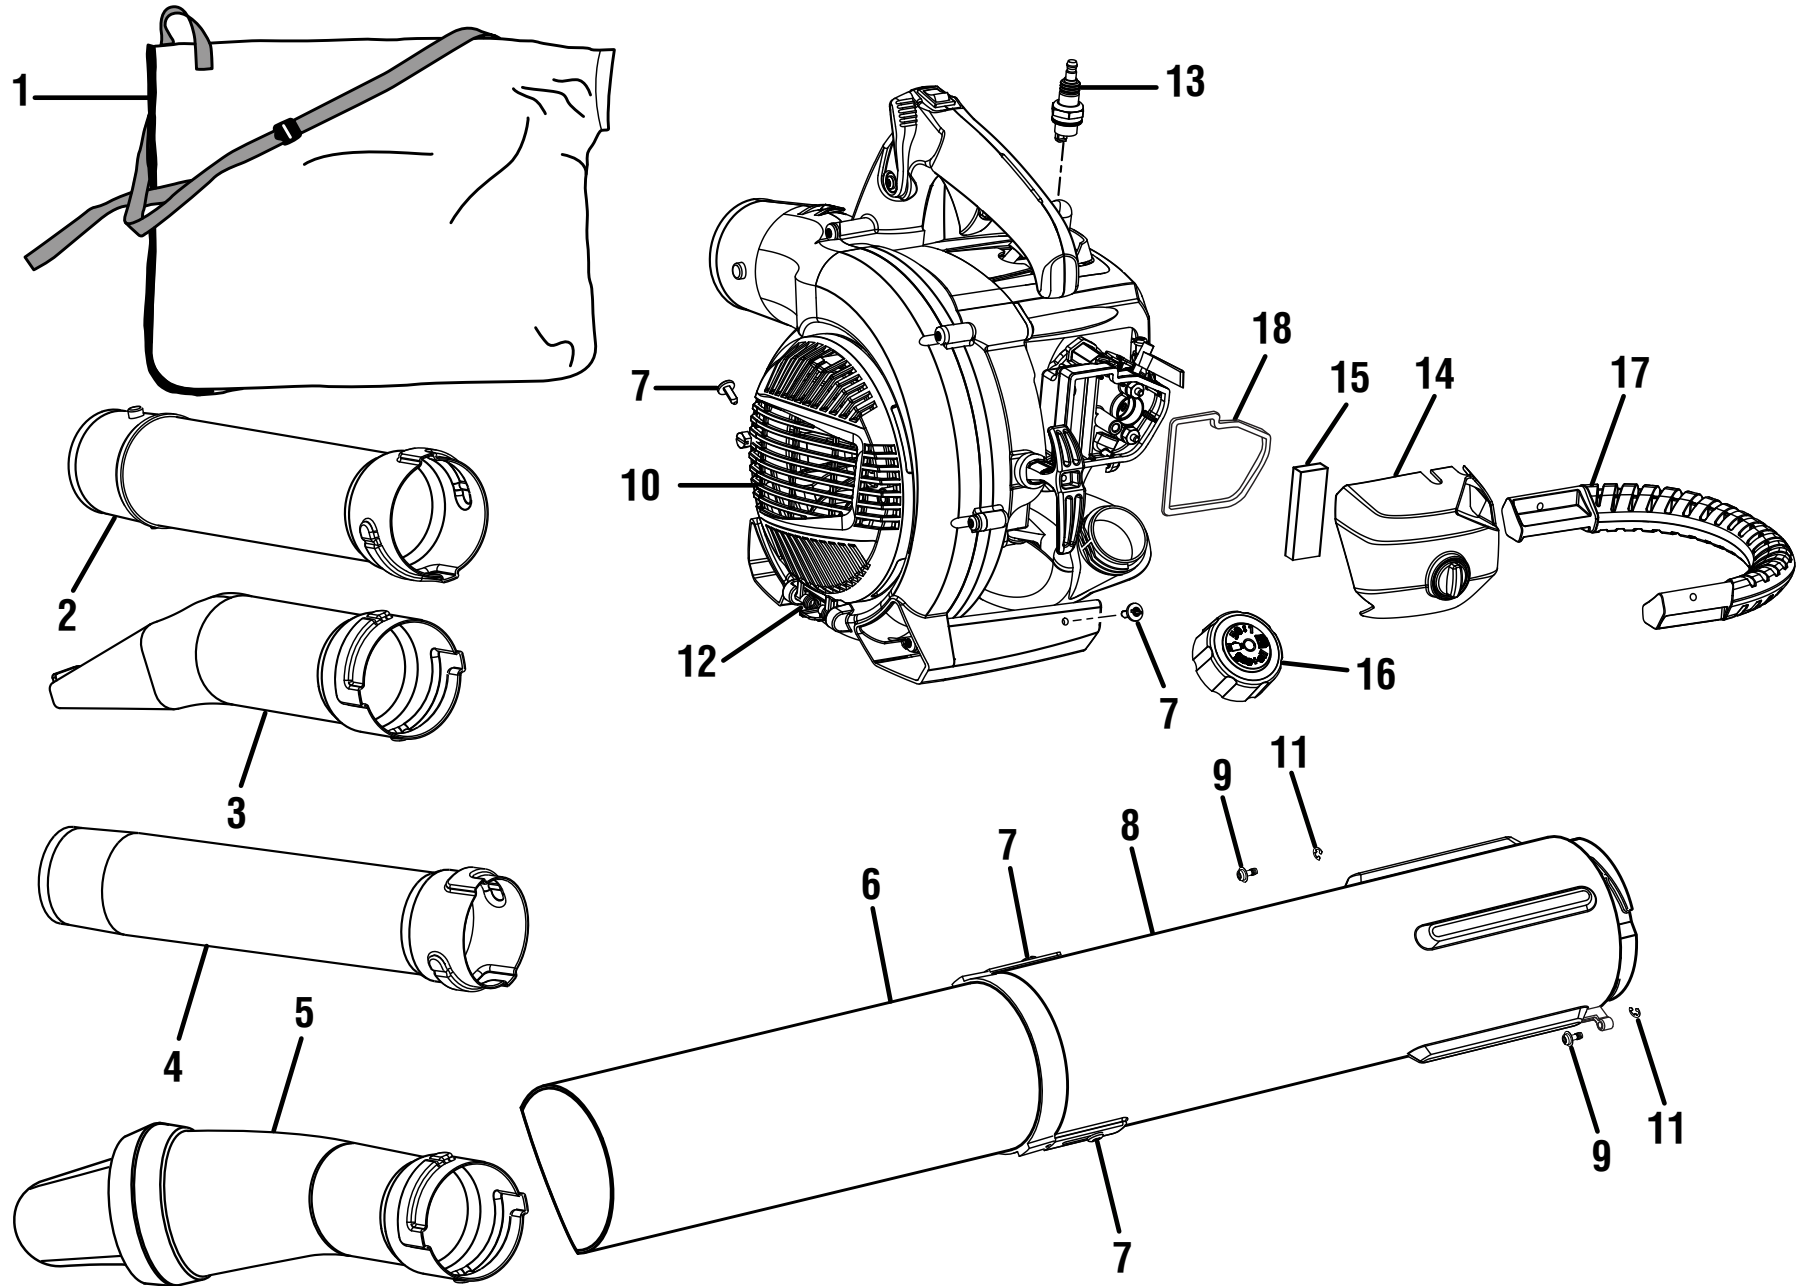

RYOBI BLOWER/VACUUM - MODEL NUMBERS RY09050

Figure A

RYOBI BLOWER/VACUUM – MODEL NUMBERS RY09050

The model number will be found on a label attached to the starter housing. Always mention the model number in all correspondence regarding your **BLOWER/VACUUM** or when ordering repair parts.

PARTS LIST (FIGURE A)

KEY NO.	PART NUMBER	DESCRIPTION	QTY
1	900960001	Vacuum Bag w/Shoulder Strap.....	1
2	570543001	Upper Blower Tube	1
3	580613001	High Velocity Nozzle w/Leaf Scraper.....	1
4	580537001	Sweeper Nozzle	1
5	570563001	Vacuum Bag Adaptor.....	1
6	570562001	Lower Vacuum Tube	1
7	660621001	Vacuum Tube Screw (10-14 x 1/2 In.).....	4
8	580892001	Upper Vacuum Tube	1
9	660880001	Screw (1/4-20 x 3/4 In.).....	2
10	521500001	Vacuum Door	1
11	650027001	E-Ring	2
12	678726001	Vacuum Door Spring.....	1
13	870174001	* Spark Plug (RCJ6Y)	1
14	310804001	Air Filter Cover	1
15	560873003	Filter	1
16	310816001	Fuel Cap Assembly.....	1
17	521504001	Vacuum Handle.....	1
18	570107001	Air Box Gasket.....	1
	Not Shown:		
	940835001	Run/Start Label.....	1
	940734062	Starting Label.....	1
	940657039	Warning Label.....	1
	940752006	Logo Label (Small)	1
	940705075	Logo Label (Large)	1
	940654088	Combustion Label.....	1
	987000868	Operator's Manual (960413003).....	1
	11-6-09 (REV:01)		