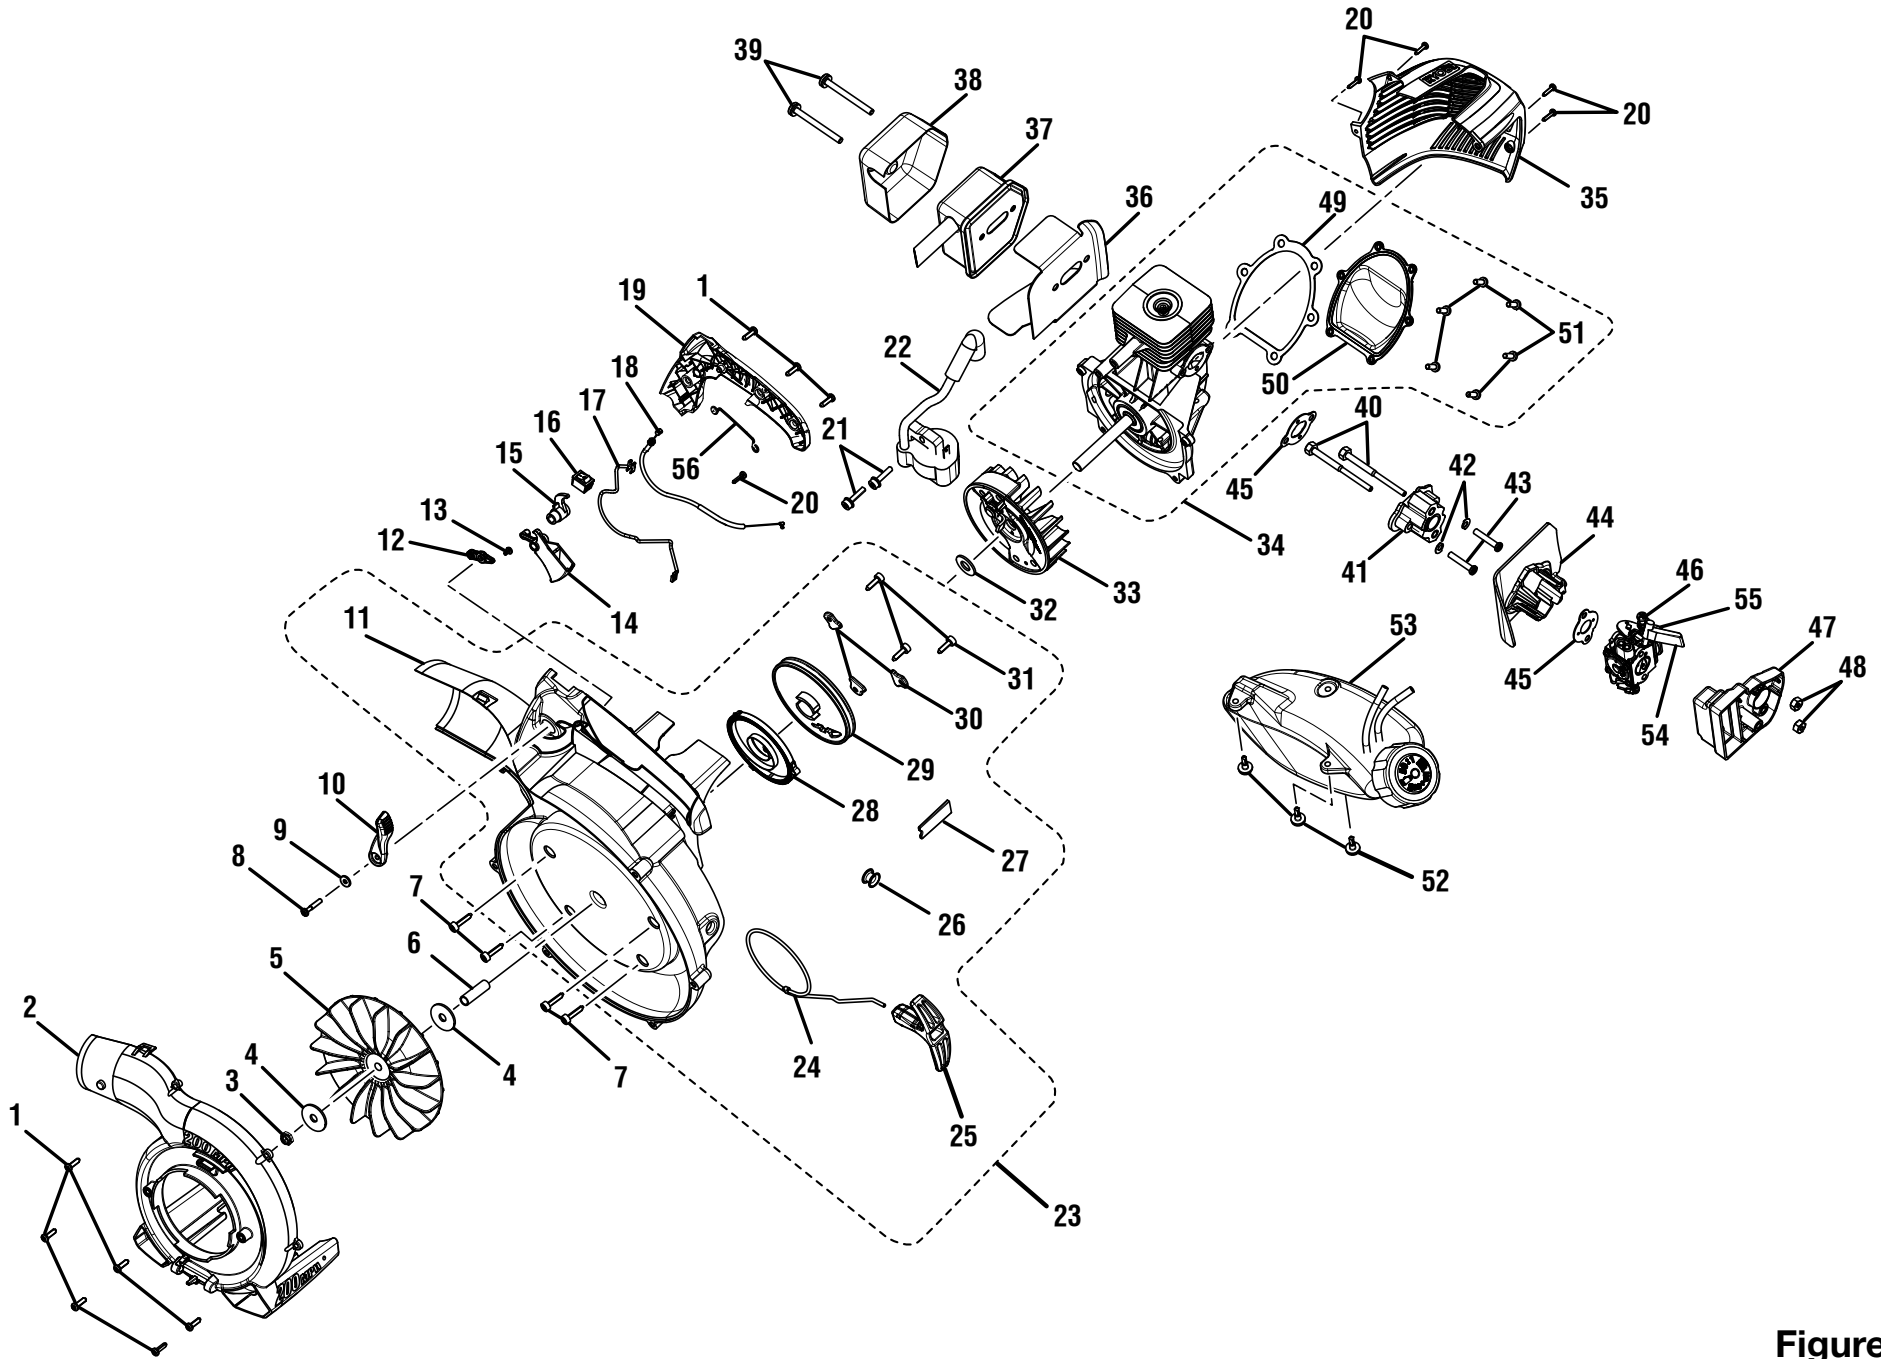

RYOBI BLOWER/VACUUM - MODEL NUMBERS RY09050

Figure B

RYOBI BLOWER/VACUUM – MODEL NUMBERS RY09050

The model number will be found on a label attached to the starter housing. Always mention the model number in all correspondence regarding your **BLOWER/VACUUM** or when ordering repair parts.

PARTS LIST (FIGURE B)

KEY NO.	PART NUMBER	DESCRIPTION	QTY	KEY NO.	PART NUMBER	DESCRIPTION	QTY
1	660629002	Screw (10-14 x 3/4 in.).....	9	29	521316001	Starter Pulley	1
2	521313001	Outer Volute	1	30	638389001	Pulley Retainer.....	3
3	660730001	Lock Nut (3/8 in.)	1	31	660967001	Screw (M4 x 14 mm, T.F.).....	3
4	650016001	Washer	2	32	650017001	Washer.....	1
5	521308001	Fan	1	33	308674001	Rotor and Pawl Assembly	1
6	638091008	Spacer	1	34	309963001	Short Block Assembly	1
7	660970001	Screw (M4 x 17 mm, T.F.).....	4	35	308461001	Engine Cover	1
8	660666001	Screw (8-14 x 1 in., T.F.).....	1	36	901362002	Muffler Gasket	1
9	678125001	Washer.....	1	37	309327001	Muffler Assembly	1
10	518160001	Cruise Lever.....	1	38	638442009	Muffler Heat Shield	1
11	308981013	Lower Housing	1	39	660638003	Screw (10-24 x 2-1/8 in.)	2
12	518603001	Throttle Lever.....	1	40	660927004	Screw (10-24 x 2.5 in.).....	2
13	661141001	Screw (M3.5 x 7.5 mm).....	1	41	518920001	Heat Dam.....	1
14	521503001	Throttle Trigger	1	42	638659002	Washer.....	2
15	518602001	Trigger Lock.....	1	43	660927003	Screw (M5 x 25 mm).....	2
16	760338004	Momentary Contact Switch.....	1	44	521505001	Baffle.....	1
17	290157002	Wire Assembly.....	1	45	901552002	Heat Dam Gasket	2
18	270031002	Throttle Cable	1	46	308054025	Carburetor	1
19	521501001	Handle Cover	1	47	521309001	Air Box Base.....	1
20	660466001	Screw (M4 x 18 mm).....	5	48	678027001	Hex Nut (10-24)	2
21	660968001	Screw (M4 x 19 mm, T.F.).....	2	49	901550001	Crankcase Cover Gasket.....	1
22	850108006	Ignition Module.....	1	50	638337001	Crankcase Cover	1
23	308563001	Lower Housing w/Starter.....	1	51	660925003	Screw (M4 x 12 mm).....	6
24	900849012	Starter Rope (42 in.).....	1	52	660970002	Screw (M4 x 16 mm).....	3
25	511731001	Starter Grip	1	53	310752001	Fuel Tank Assembly w/Cap	1
26	638088004	Eyelet.....	1	54	518842001	Choke Lever	1
27	521535001	Shield.....	1	55	561635001	Primer Bulb.....	1
28	638033001	Spring & Container	1	56	290469001	Ground Wire Kit	1