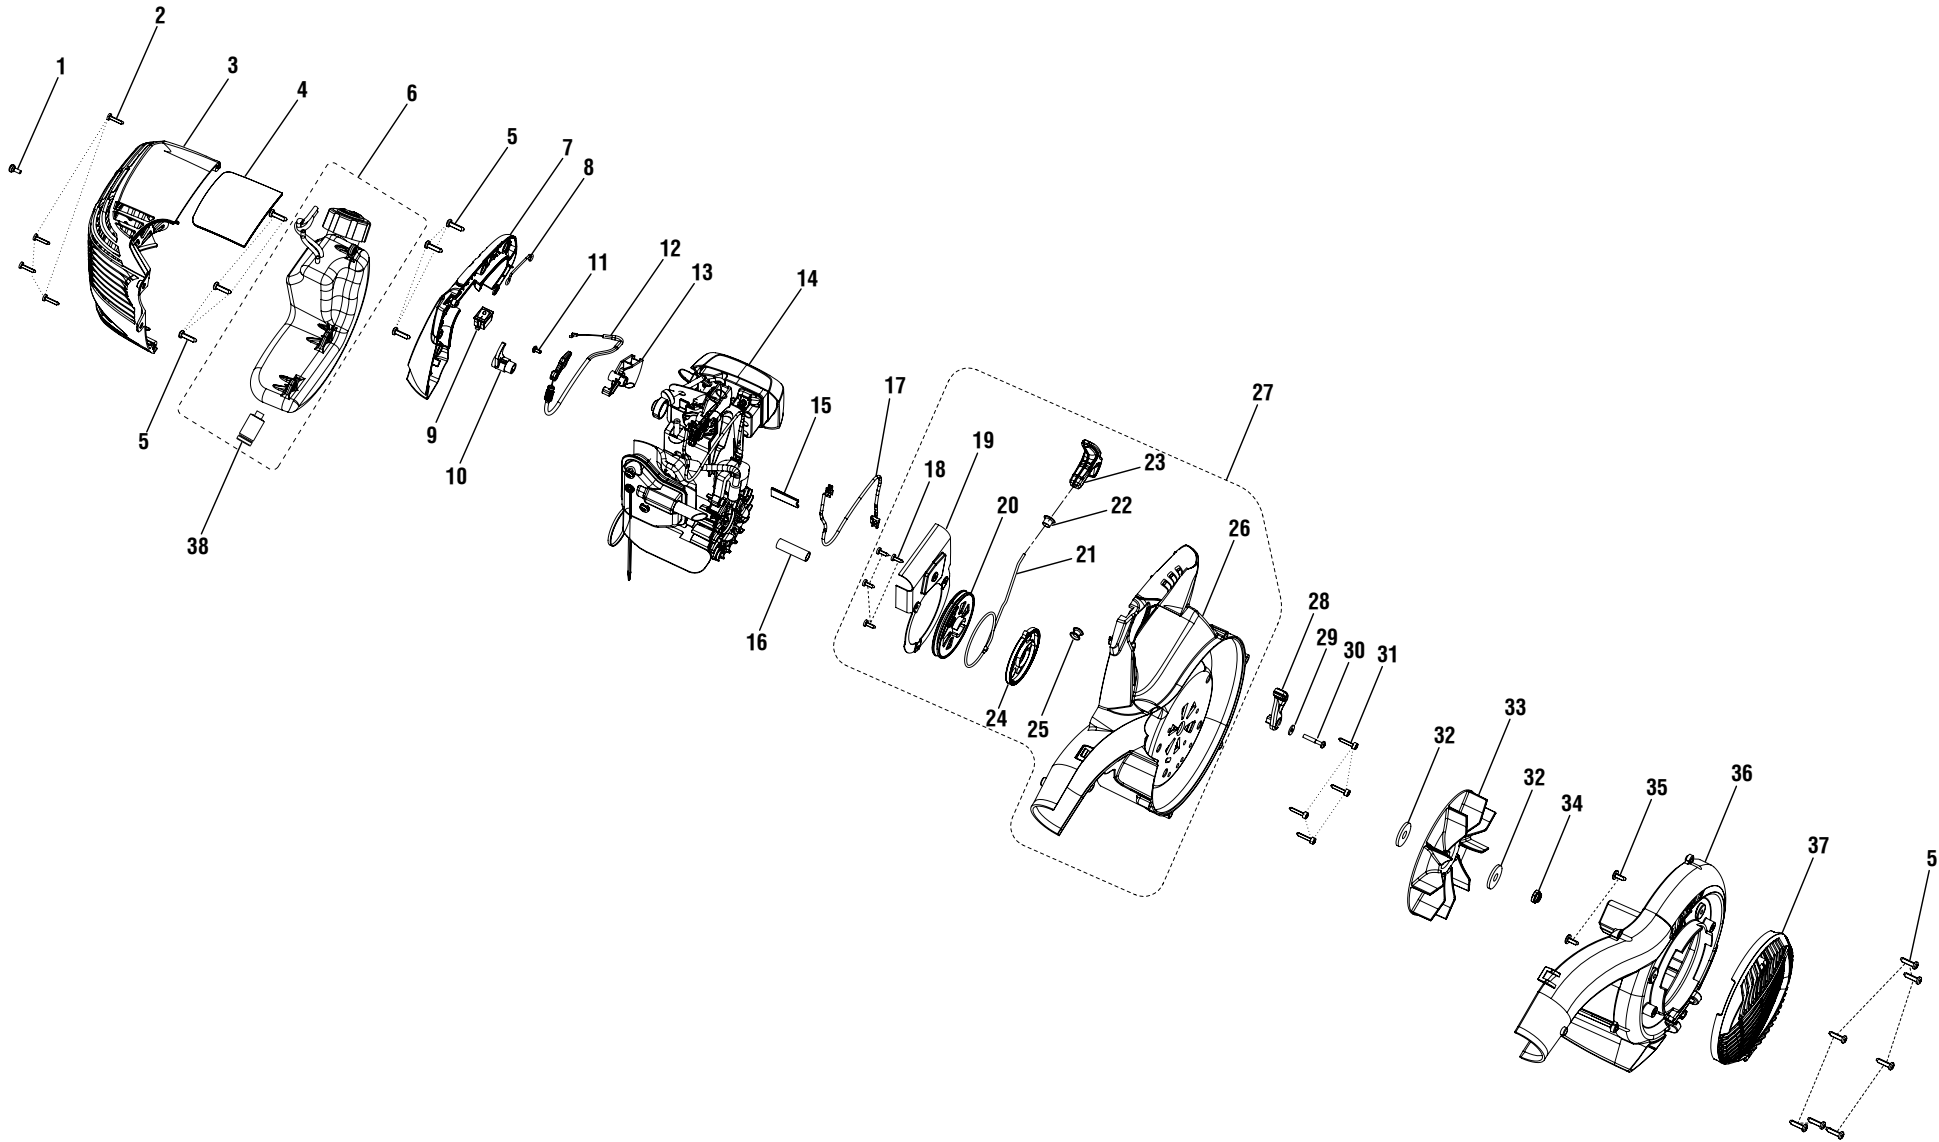

RYOBI BLOWER – MODEL NUMBER RY09460

Figure B

RYOBI BLOWER – MODEL NUMBER RY09460

The model number will be found on a label attached to the starter housing. Always mention the model number in all correspondence regarding your **BLOWER** or when ordering repair parts.

PARTS LIST (FIGURE B)

KEY NO.	PART NUMBER	DESCRIPTION	QTY	KEY NO.	PART NUMBER	DESCRIPTION	QTY
1	660510007	Screw (M5 x 10 mm).....	1	20	521316002	Starter Pulley	1
2	660466001	Screw (M4 x 18 mm).....	4	21	900849012	Starter Rope	1
3	521307001	Engine Housing	1	22	638088002	Eyelet.....	1
4	901421002	Heat Shield	1	23	511731004	Starter Grip.....	1
5	660629002	Screw (10-14 x 3/4 in, T.F.)	13	24	638033002	Container Spring Assembly.....	1
6	308675020	Fuel Tank Assembly w/Cap	1	25	638088004	Eyelet.....	1
7	521544001	Handle Cover.....	1	26	519501001	Inner Volute.....	1
8	290469001	Ground Wire	1	27	308563002	Lower Housing w/Starter.....	1
9	760338004	Switch.....	1	28	518160005	Cruise Lever.....	1
10	518602001	Trigger Lock.....	1	29	678125001	Washer.....	1
11	661141001	Screw (M3.5 x 7.5 mm).....	1	30	660666001	Cruise Lever Screw	1
12	270031003	Throttle Cable	1	31	660970013	Screw (M4 x 23 mm).....	4
13	521503002	Trigger.....	1	32	678126005	Washer.....	2
14	309840001	Power Head Assembly	1	33	518265002	Fan.....	1
15	521535003	Shield.....	1	34	660730001	Lock Nut (3/8 in.)	1
16	638517001	Spacer	1	35	660621001	Screw (10-14 x 1/2 in.).....	2
17	308863021	Electric Wire Assembly	1	36	521313002	Outer Volute.....	1
18	660466002	Screw (M4 x 12 mm).....	4	37	521500004	Air Inlet Cover.....	1
19	638770001	Baffle.....	1	38	300759005	Fuel Filter	1