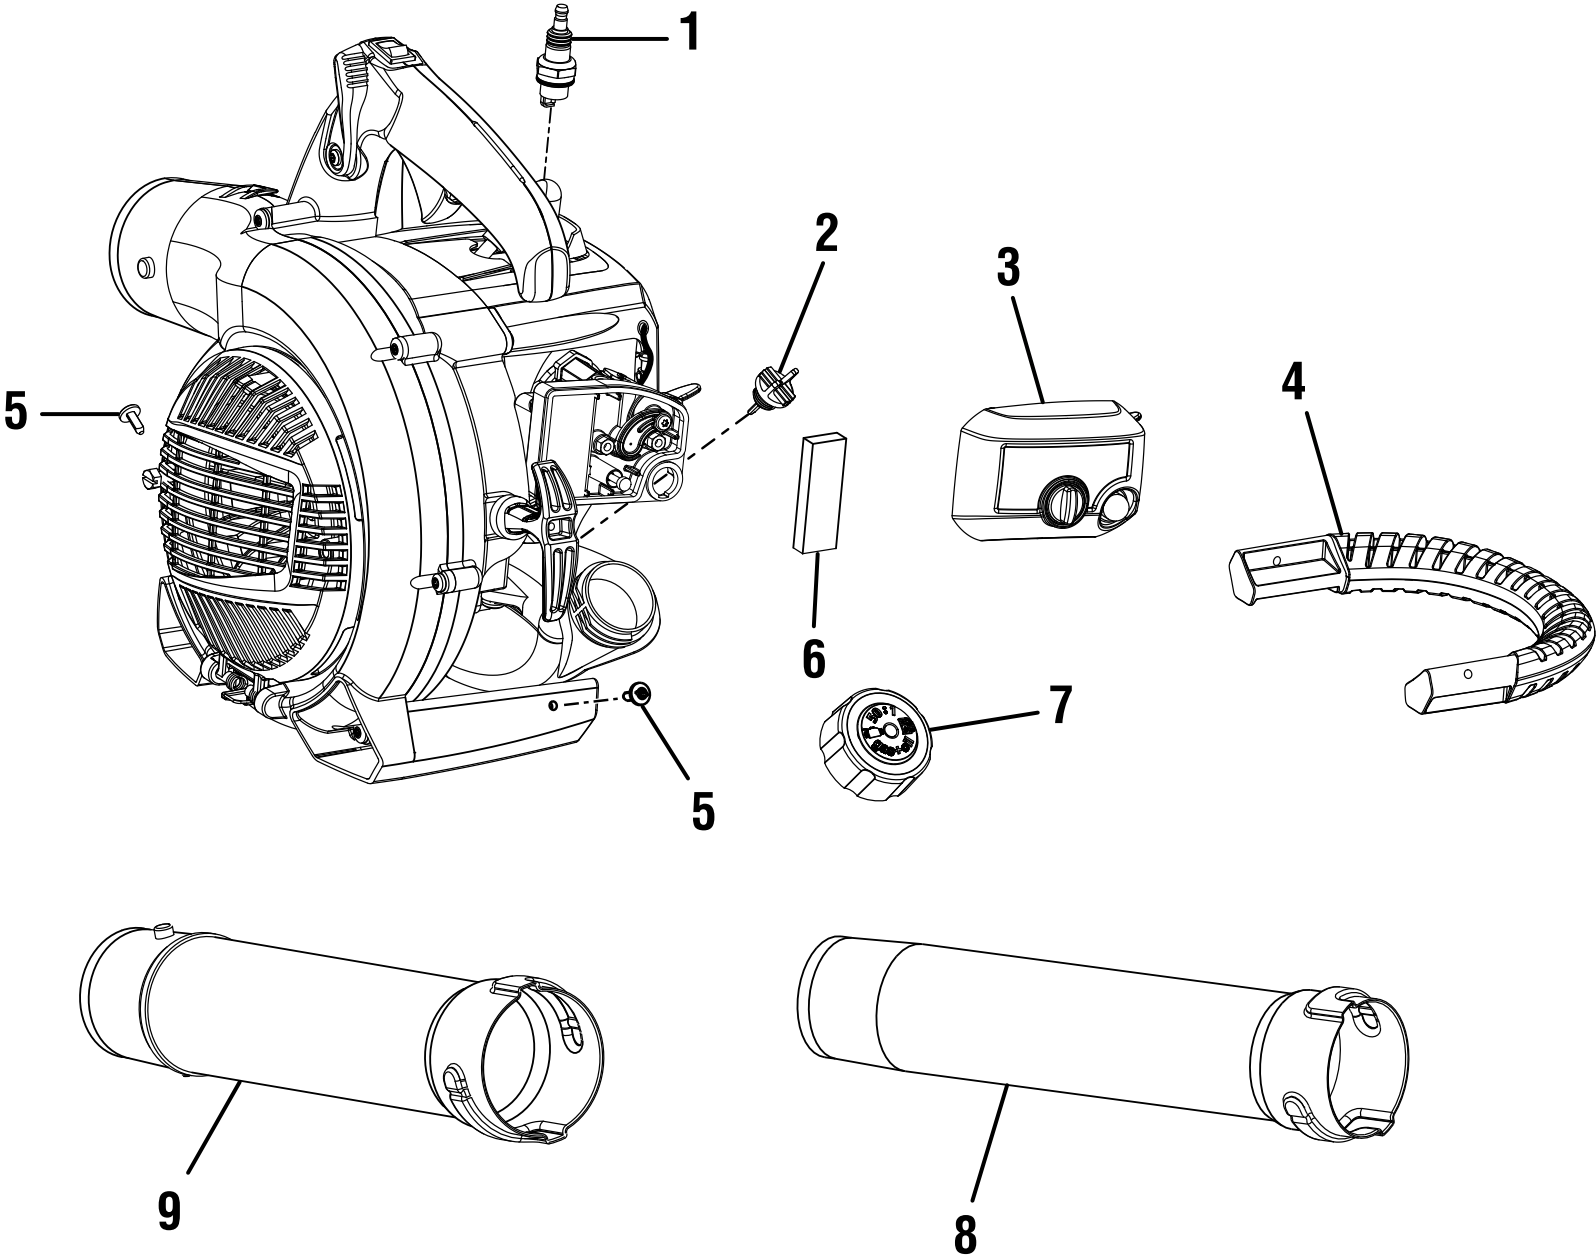

RYOBI BLOWER - MODEL NUMBER RY09460

Figure A

## RYOBI BLOWER – MODEL NUMBER RY09460

The model number will be found on a label attached to the starter housing. Always mention the model number in all correspondence regarding your **BLOWER** or when ordering repair parts.

### PARTS LIST (FIGURE A)

KEY NO.	PART NUMBER	DESCRIPTION	QTY
1	870301002	Spark Plug (RY4C) .....	1
2	310302001	Oil Fill Cap w/Dipstick.....	1
3	310804002	Air Filter Cover .....	1
4	521504002	Handle.....	1
5	660621001	Screw (10-14 x 1/2 in.).....	2
6	901696001	Filter .....	1
7	310816002	Fuel Cap Assembly.....	1
8	580537002	Sweeper Nozzle .....	1
9	570543002	Upper Blower Tube .....	1
	<b>Not Shown:</b>		
	940477003	Warning Label.....	1
	940705075	Logo Label .....	1
	940734066	Starting Label.....	1
	940855001	Run/Start Label.....	1
	940752006	Logo Label .....	1
	940654088	Combustion Warning Label .....	1
	940871001	Add Oil Label .....	1
	940862001	No Mix Label.....	1
	940863001	Stop Label .....	1
	988000290	Operator's Manual .....	1
	11-19-10 (Rev:01)		