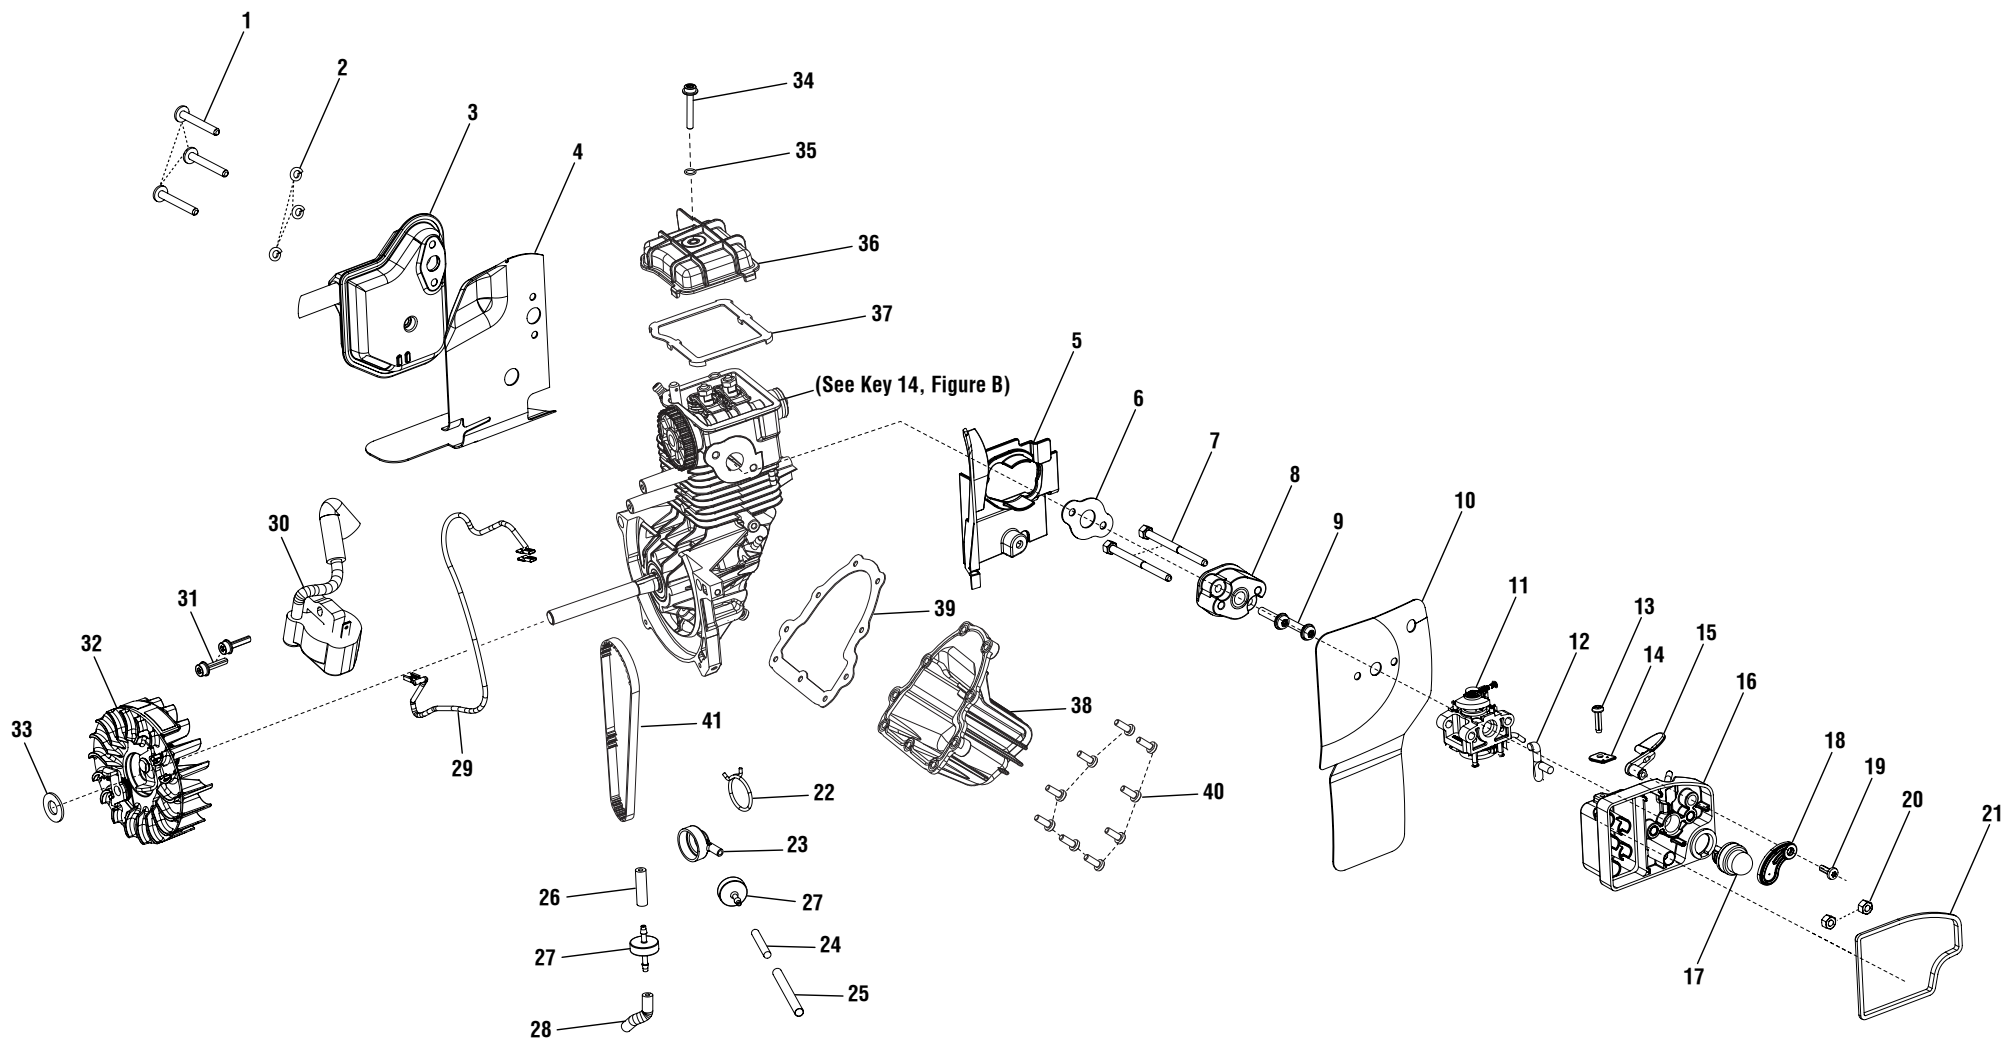

RYOBI BLOWER – MODEL NUMBER RY09460

Figure C

RYOBI BLOWER – MODEL NUMBER RY09460

The model number will be found on a label attached to the starter housing. Always mention the model number in all correspondence regarding your **BLOWER** or when ordering repair parts.

PARTS LIST (FIGURE C)

KEY NO.	PART NUMBER	DESCRIPTION	QTY	KEY NO.	PART NUMBER	DESCRIPTION	QTY
1	661143001	Screw (M5 x 42 mm).....	3	22	678850001	Clamp	1
2	678343001	Lock Washer (M5).....	3	23	570401002	Breather Fitting.....	1
3	309326001	Muffler.....	1	24	570259062	Tubing (70 mm).....	1
4	901695001	Muffler Gasket	1	25	901666003	Shield Sleeve	1
5	518692006	Air Baffle	1	26	570710003	Tubing (42 mm).....	1
6	901657002	Gasket	1	27	308826002	Check Valve.....	2
7	661509002	Bolt (M5 x 63 mm)	2	28	570710002	Tubing (25 mm).....	1
8	521558001	Heat Dam.....	1	29	308863021	Lead Assembly	1
9	660629003	Screw (M5 x 23 mm).....	2	30	309263002	Ignition Module.....	1
10	900809007	Gasket	1	31	660968001	Screw (M4 x 19 mm).....	2
11	309370001	Carburetor	1	32	309011002	Flywheel Assembly	1
12	570259061	Tubing (90 mm).....	1	33	650017001	Washer.....	1
13	660734001	Screw (M4 x 16 mm).....	1	34	660780002	Screw (M4 x 27 mm).....	1
14	638133007	Clip	1	35	570400002	O-Ring	1
15	590458004	Choke Lever	1	36	640306001	Cam Cover.....	1
16	308398003	Air Box Base.....	1	37	901705003	Gasket	1
17	300780003	Primer	1	38	640103001	Oil Pan	1
18	521561001	Choke Plate	1	39	570709003	Gasket	1
19	660345001	Screw (M4 x 12 mm).....	1	40	660925003	Screw (M4 x 12 mm).....	9
20	678180002	Lock Nut (M5).....	2	41	901656002	Belt	1
21	570439001	Air Box Seal	1