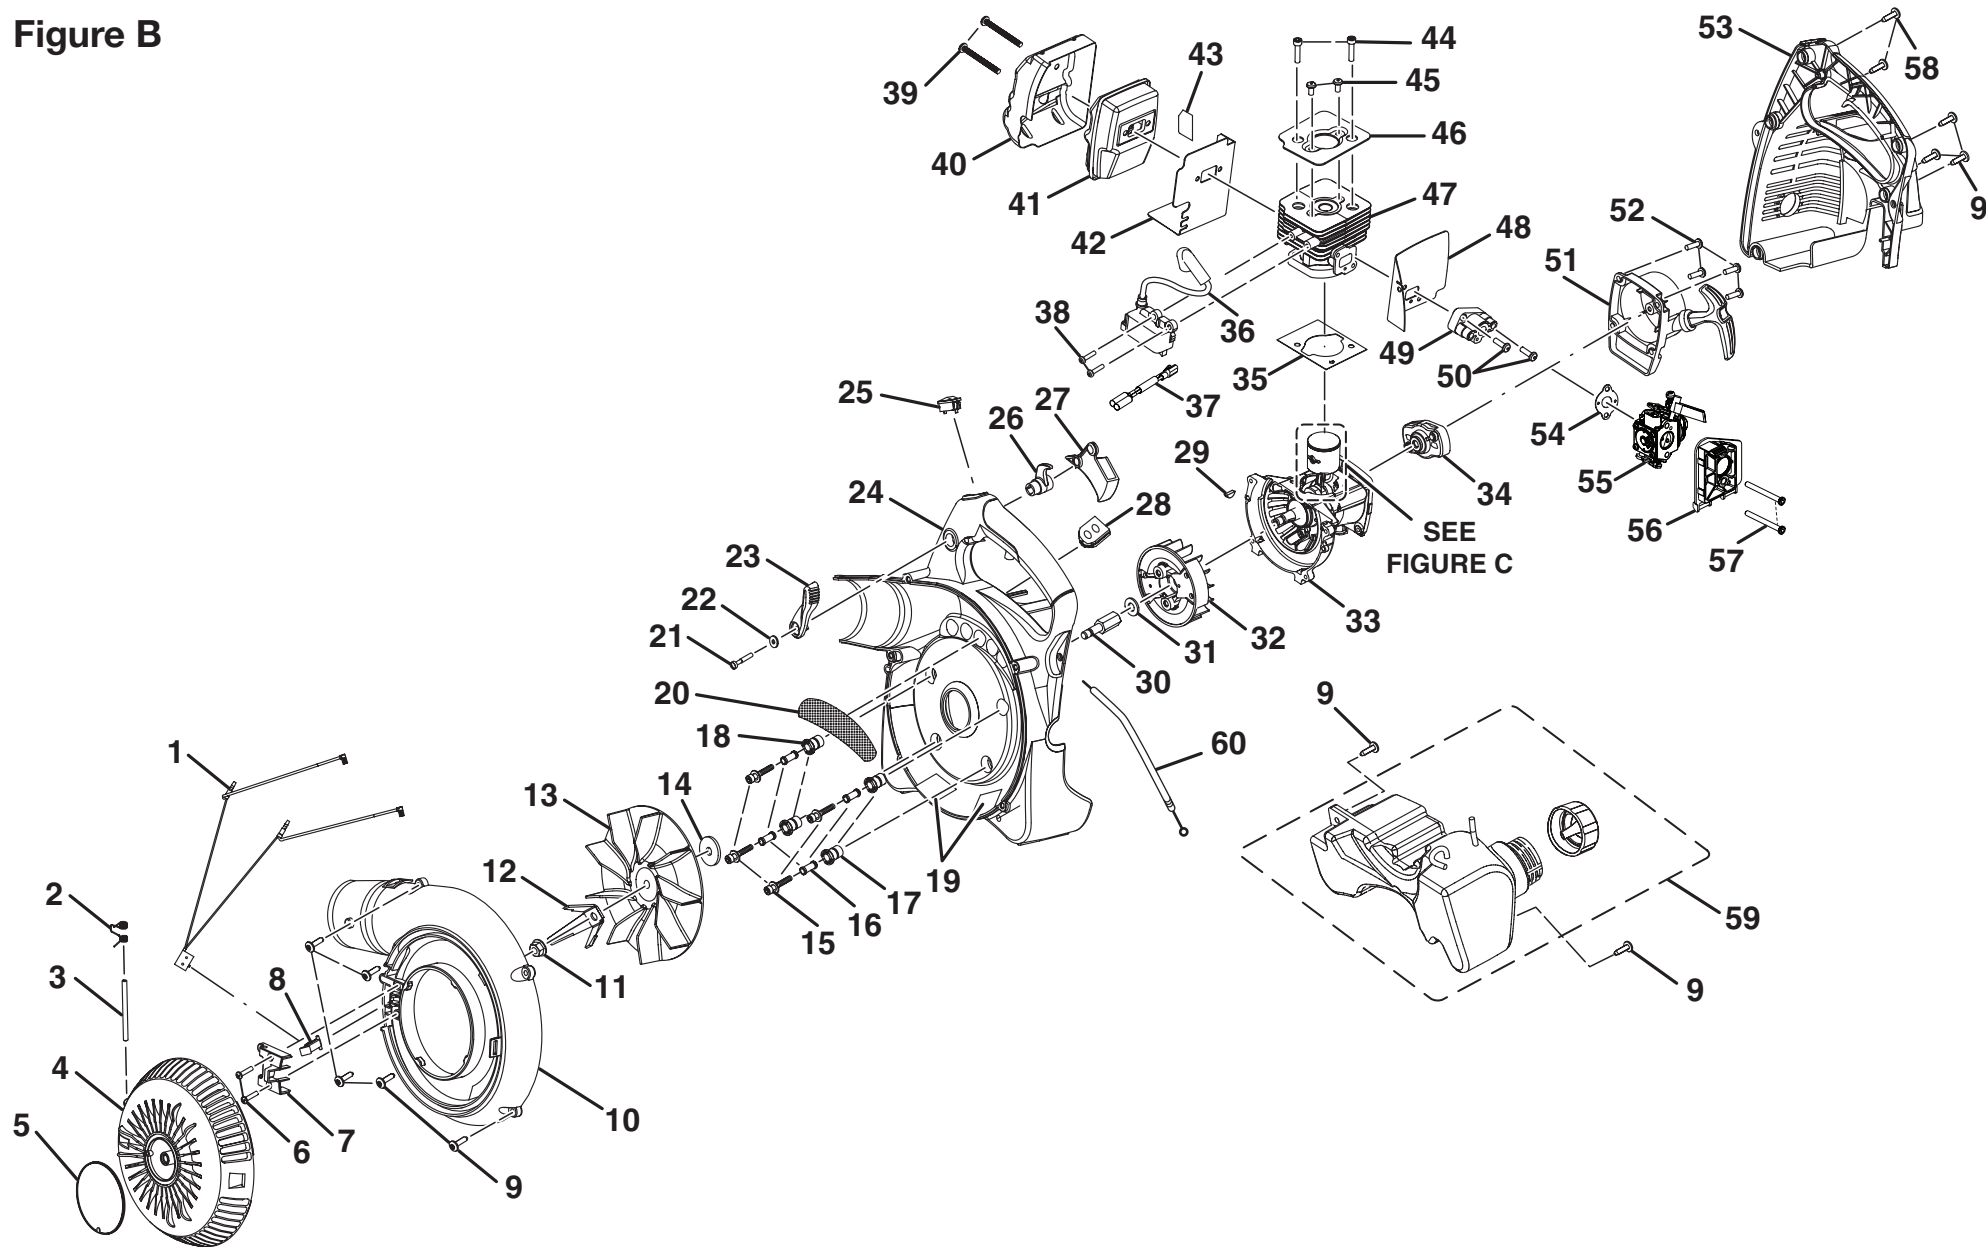

Figure B

RYOBI BLOWER/VACUUM – MODEL NUMBERS RY08554 AND RY09907

The model number will be found on a plate attached to the engine housing. Always mention the model number in all correspondence regarding your **BLOWER/VACUUM** or when ordering repair parts.

PARTS LIST (FIGURE B)

KEY NO.	PART NUMBER	DESCRIPTION	QTY	KEY NO.	PART NUMBER	DESCRIPTION	QTY
1	870166001	Vacuum Door Kill Switch	1	31	678171002	Washer (2.3 mm).....	1
2	678117001	Vacuum Door Hinge Spring.....	1	32	640574001	Flywheel Assembly	1
3	650026002	Hinge Pin	1	33	300749004	Crankcase Assembly.....	1
4	518268001	Vacuum Door.....	1	34	308004001	Pulley Assembly	1
5	518252001	Vacuum Door Cover	1	35	900709001	Cylinder Gasket.....	1
6	660665001	Screw (M4 x 19 mm).....	2	36	290178008	Coil & Boot Assembly.....	1
7	518170001	Vacuum Door Hinge.....	1	37	290702001	Ignition Switch Harness.....	1
8	518254001	Kill Switch Activator Lever	1	38	660349001	Screw (M4 x 22 mm).....	2
9	660674001	Screw (M14 x 7/8 in.).....	10	39	660347001	Screw (M5 x 50 mm).....	2
10	518266034	Outer Volute Housing	1	40	638027001	Heat Shield	1
11	678128002	Hex Nut w/Retaining Washer	1	41	300748018	Muffler Assembly.....	1
12	678114001	Mulcher Blade	1	42	638183001	Gasket Muffler	1
13	518265001	Blower Fan (25.4cc).....	1	43	900955003	Heat Shield	1
14	678126001	Washer (Fan Spacer)	1	44	660342001	Screw (M5 x 22 mm).....	2
15	660759002	Screw (M5 x 8 mm Cap Hd.)	4	45	660351002	Screw w/Washer (M5 x 10 mm).....	2
16	678124001	Sleeve Bushing.....	4	46	630002021	Cylinder Plate	1
17	570544002	Anti Vibration Bushing	2	47	640570016	Cylinder	1
18	570544003	Vibration Isolator.....	2	48	901206001	Insulator Gasket	1
19	900955001	Heat Shield	2	49	518596001	Heat Dam.....	1
20	638179001	Wire Mesh.....	1	50	660344003	Screw w/Washer (M5 x 31 mm).....	2
21	660666001	Screw (M4 x 25 mm).....	1	51	308430001	Starter Assembly	1
22	678125001	Washer.....	1	52	660351001	Screw (M5 x 16 mm).....	4
23	518160001	Cruise Control Lever.....	1	53	518323012	Engine Shroud Housing	1
24	518140004	Inner Volute Housing	1	54	901552001	Carburetor Gasket	1
25	760363003	Switch.....	1	55	308054014	Carburetor	1
26	518150001	Trigger Lock.....	1	56	518623001	Air Box Base.....	1
27	518255001	Trigger.....	1	57	660454006	Bolt (M5 x 44 mm)	2
28	570624001	Rubber Grommet.....	1	58	660674003	Screw (M14 x 7/8 in.).....	2
29	690688001	Woodruff Key (S43C).....	1	59	308342006	Fuel Tank Assembly.....	1
30	308068002	Crankshaft Extension	1	60	309992001	Throttle Cable	1