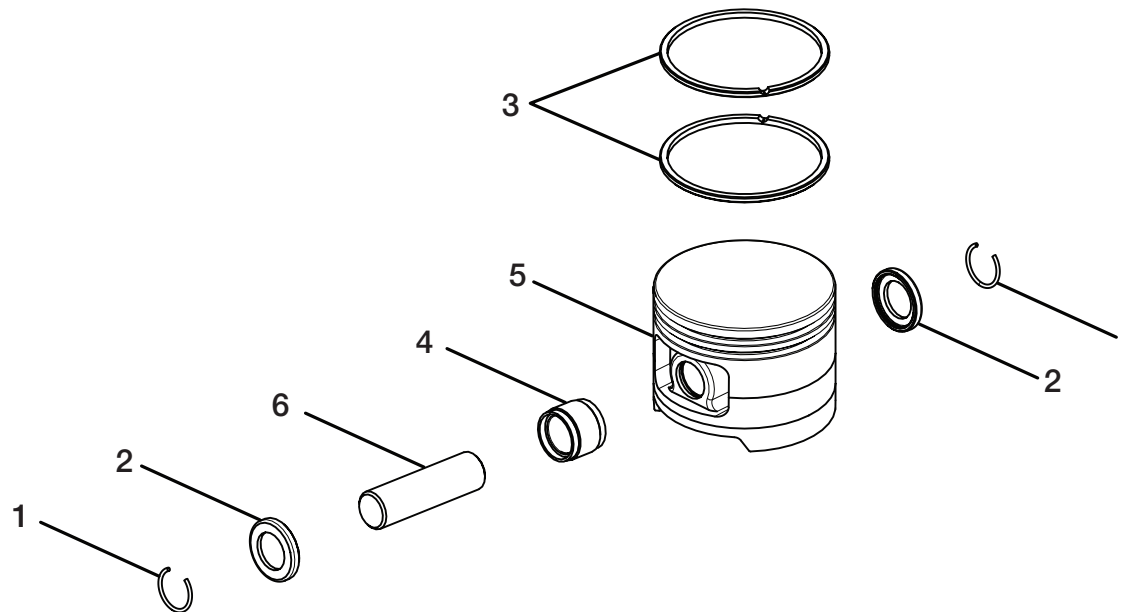

RYOBI BLOWER/VACUUM – MODEL NUMBERS RY08554 AND RY09907

The model number will be found on a plate attached to the engine housing. Always mention the model number in all correspondence regarding your **BLOWER/VACUUM** or when ordering repair parts.

Figure C

PARTS LIST (FIGURE C)

KEY NO.	PART NUMBER	DESCRIPTION	QTY
1	690691001	Circlip Pin	2
2	690687001	Washer	2
3	690690001	Piston Ring	2
4	690686002	Needle Bearing	1
5	640573003	Piston	1
6	620301001	Piston Pin	1