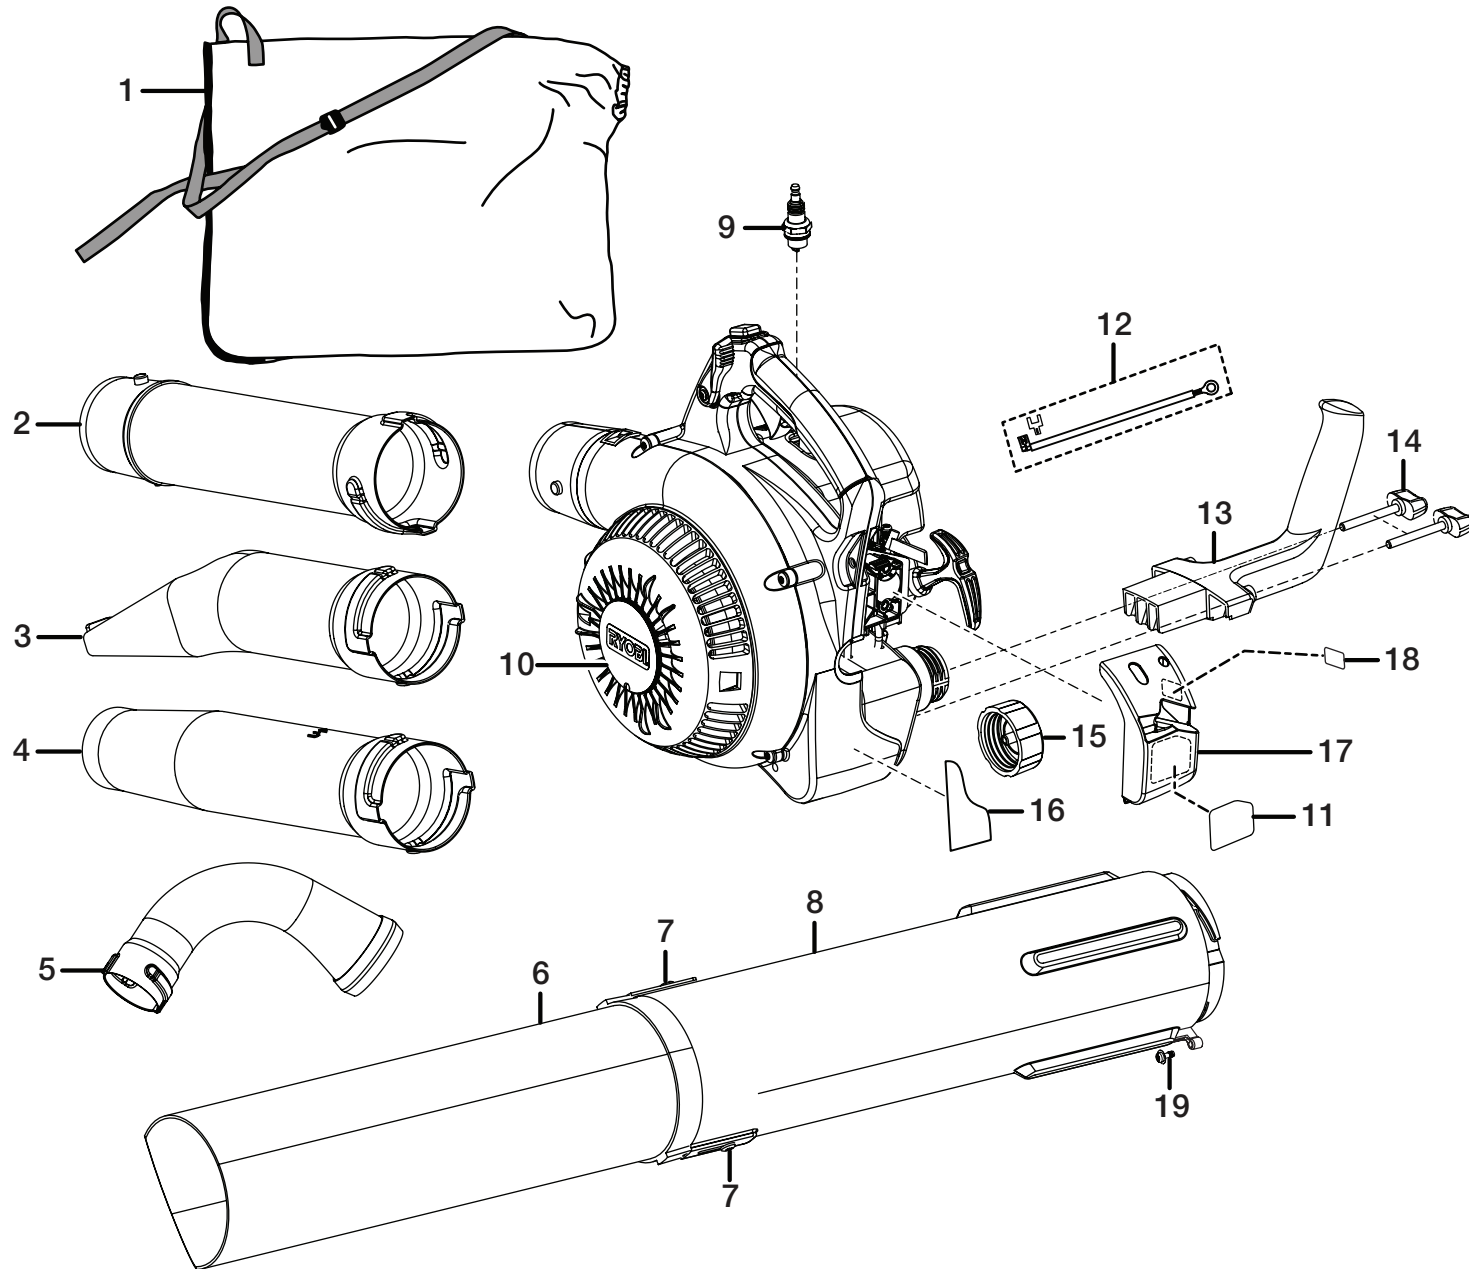

RYOBI BLOWER/VACUUM - MODEL NUMBERS RY08554 AND RY09907

Figure A

RYOBI BLOWER/VACUUM – MODEL NUMBERS RY08554 AND RY09907

The model number will be found on a plate attached to the engine housing. Always mention the model number in all correspondence regarding your **BLOWER/VACUUM** or when ordering repair parts.

PARTS LIST (FIGURE A)

KEY NO.	PART NUMBER	DESCRIPTION	QTY
1	900960002	Vacuum Bag w/Shoulder Strap	1
2	570543001	Upper Blower Tube	1
3	580613001	High Velocity Nozzle w/ Leaf Scraper.....	1
4	570564001	Sweeper Nozzle	1
5	570563001	Vacuum Bag Adaptor.....	1
6	570562001	Lower Vacuum Tube	1
7	660621001	Vacuum Tube Screw (10-14 x 1/2 in.).....	2
8	570561003	Upper Vacuum Tube	1
9	870170001	Spark Plug (Champion RCJ4).....	1
10	940627001	Vacuum Door Label	1
11	940734035	Starting Label.....	1
12	290294001	Ground Wire Kit	1
13	518180001	Vacuum Handle.....	1
14	518273001	Vacuum Handle Knob	2
15	300758006	Fuel Cap Assembly.....	1
16	940627005	Warning Label	1
17	308649002	Air Filter Cover (Incl. part nos. 11 and 18)	1
18	940647032	Choke Label.....	1
19	310221001	Screw (M5 x 14 mm).....	1
	987000308	Operator's Manual (960641002)	1
	11-18-08 (REV:02)