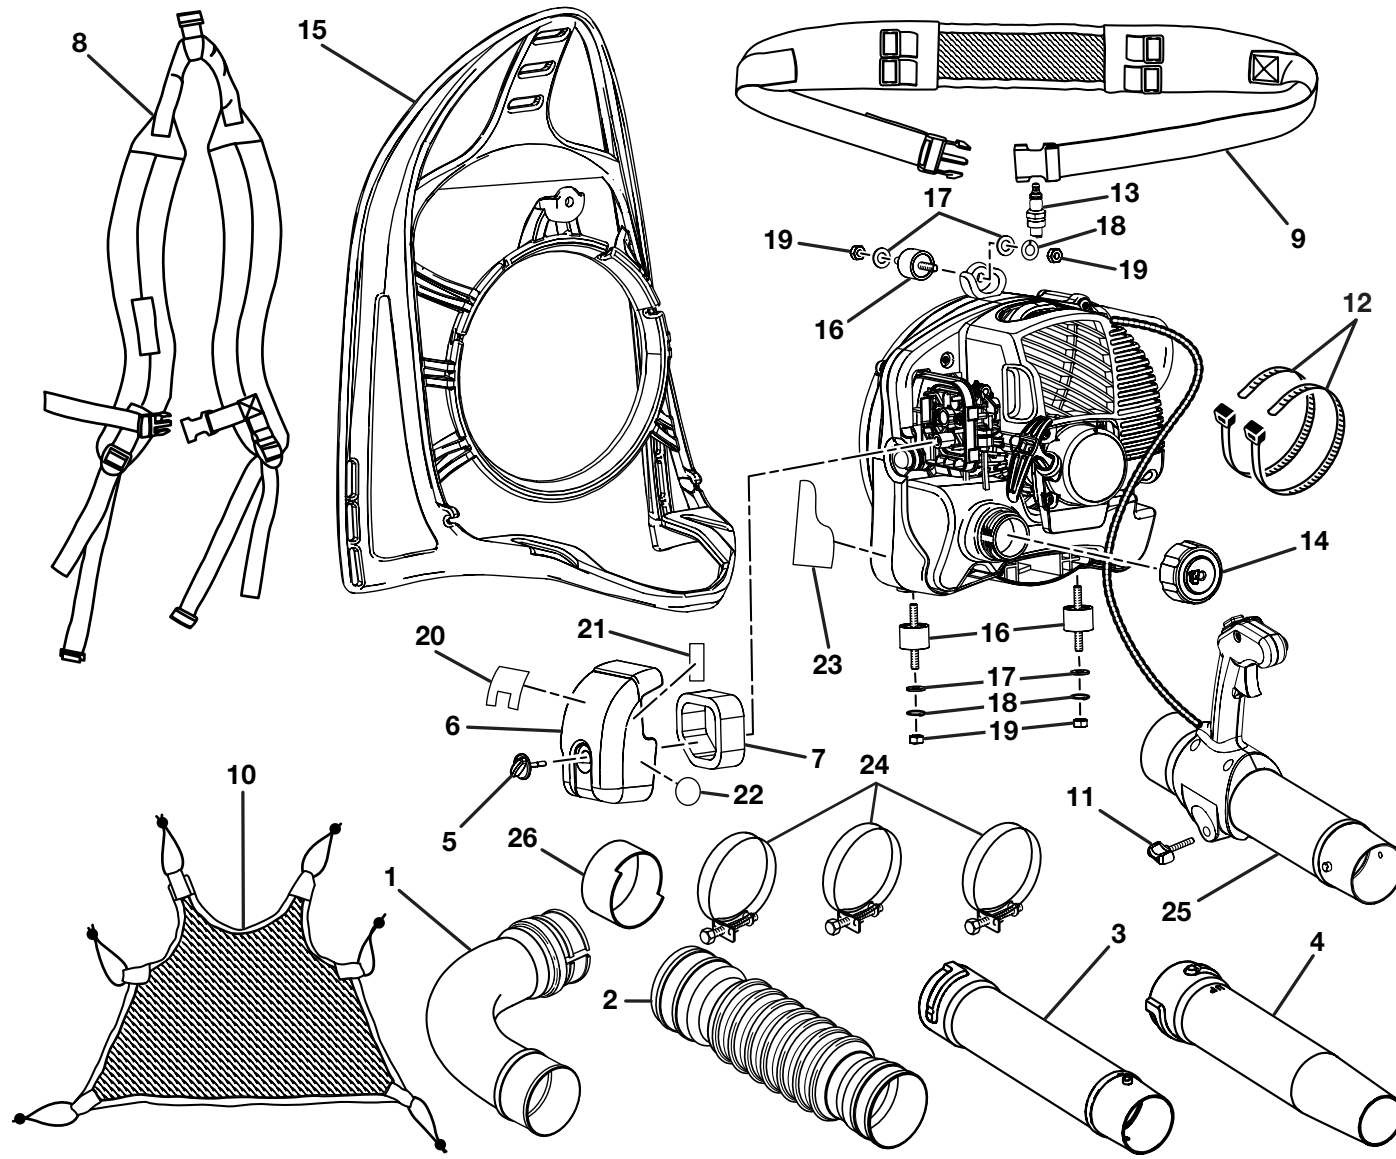

RYOBI BACKPACK BLOWER - MODEL NUMBERS RY08576 AND RY09973

RYOBI BACKPACK BLOWER – MODEL NUMBERS RY08576 AND RY09973

The model number will be found on a plate attached to the starter housing. Always mention the model number in all correspondence regarding your **BACKPACK BLOWER** or when ordering repair parts.

PARTS LIST

KEY NO.	PART NUMBER	DESCRIPTION	QTY
1	580694001	Elbow Tube	1
2	580693001	Bellows	1
3	570543001	Straight Tube (Upper Tube)	1
4	570564001	Nozzle (Lower Tube)	1
5	590461001	Air Filter Knob	1
6	518253001	Air Filter Cover	1
7	560873001	Air Filter	1
8	900962001	Shoulder Harness Assembly	1
9	900963001	Waist Harness	1
10	900964001	Mesh Backing	1
11	518273002	Throttle Control Handle Screw	1
12	900972001	Cable Tie	2
13	870174001	* Spark Plug (Champion RCJ6Y)	1
14	300758006	Fuel Cap Assembly	1
15	570547001	Backpack Frame	1
16	570546001	Vibration Isolators	3
17	678186002	Flat Washer	4
18	678109001	Spring Washer	4
19	678190002	* Hex Nut (1/4 - 20)	4
20	940627004	Starting Instructions Label	1
21	940627007	Starting Label	1
22	940627006	Zip Start Label	1
23	940627005	Warning Label	1
24	308645001	Tube Clamp	3
25	580692001	Throttle Control Handle Tube	1
26	518481001	Bushing	1
	987000083	Operator's Manual	
	1-15-07		
	(REV:00)		

* STANDARD HARDWARE ITEM – MAY BE PURCHASED LOCALLY