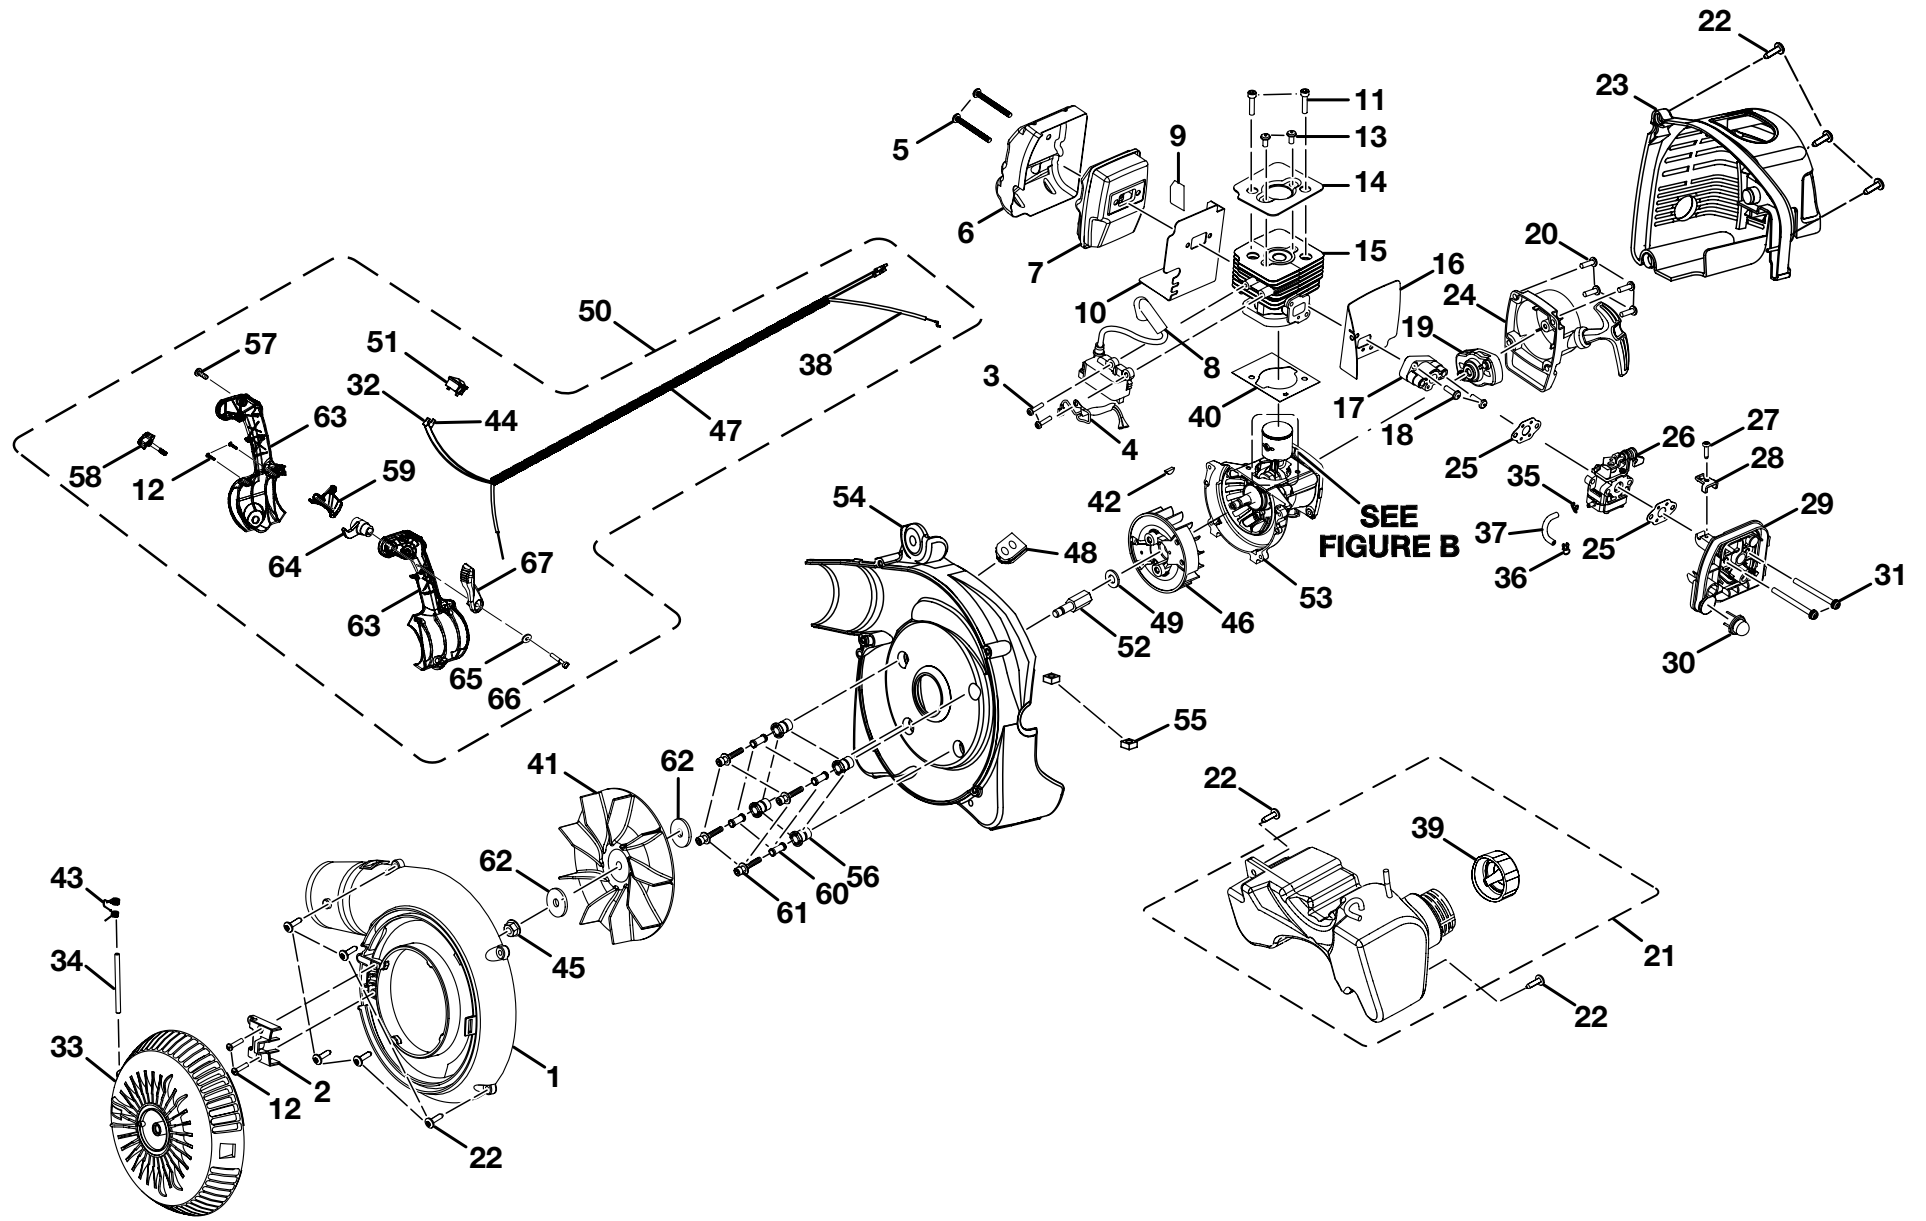

RYOBI BACKPACK BLOWER - MODEL NUMBERS RY08576 AND RY09973

Figure A

RYOBI BACKPACK BLOWER – MODEL NUMBERS RY08576 AND RY09973

The model number will be found on a plate attached to the starter housing. Always mention the model number in all correspondence regarding your **BACKPACK BLOWER** or when ordering repair parts.

PARTS LIST (FIGURE A)

KEY NO.	PART NUMBER	DESCRIPTION	QTY	KEY NO.	PART NUMBER	DESCRIPTION	QTY
1	518266001	Outer Volute Housing	1	35	690700001	Clip-hose (Id 4.9)	1
2	518170001	Vacuum Door Hinge	1	36	690699001	Clip-hose	2
3	660349001	* Screw (M4 X 22 mm)	2	37	570574001	Tubing Rubber	1
4	290702001	Lead Assembly	1	38	308026003	Cable Assembly	1
5	660347001	* Screw (M5 X 50 mm)	2	39	300758006	Fuel Cap Assembly	1
6	638027001	Heat Shield	1	40	900709001	Cylinder Gasket	1
7	300748016	Muffler Assembly	1	41	518265001	24.5 Cc Blower Fan	1
8	290178008	Coil & Boot Assembly	1	42	690688001	Key Woodruff (S43C)	1
9	900955003	Heat Shield	1	43	678117001	Vacuum Door Hinge Spring	1
10	638183001	Gasket Muffler	1	44	290703002	Lead Assembly (Black)	1
11	660342001	* Screw (M5 X 22 mm)	2	45	678128002	Retaining Washer Nut	1
12	660665001	* Screw (#8-14 X 16.3 mm)	4	46	640574001	Fly-wheel Assembly	1
13	660351002	* Screw & Washer (M5 X 10 mm)	2	47	518210002	Corrugated Tube	1
14	630002021	Plate for Cylinder	1	48	570624001	Rubber Grommet	1
15	640570016	Cylinder	1	49	678171002	Washer (2 mm)	1
16	900711006	Insulator Gasket	1	50	308345001	Control Assembly (Inc. Key Nos. 12, 32, 38, 44, 47, 51, 57-59 and 63-67)	1
17	518329001	Insulator	1	51	760363003	Switch	1
18	660344003	* Screw & Washer (M5 X 31 mm)	2	52	308068002	Crank Shaft Extension	1
19	308004001	Pulley Assembly	1	53	300749004	Crankcase Assembly	1
20	660351001	* Screw (M5 X 16 mm)	4	54	518270001	Housing Inner Volute	1
21	308342005	Fuel Tank Assembly (Inc. Key No. 39)	1	55	678108001	Square Nut	2
22	660674001	* Screw (#10-14 X 7/8 in.)	10	56	570544002	Vibration Isolator	4
23	518324001	Engine Shroud Housing	1	57	660629001	* Screw (#10-14 X 25 mm)	1
24	308430001	Starter Assembly	1	58	518273002	Knob	1
25	900711003	Carburetor Gasket	2	59	518255001	Trigger	1
26	308428003	Carburetor	1	60	678124001	Bushing Sleeve	4
27	660734001	* Screw (M4 X 1.75 X16 mm Pan Hd.)	1	61	660759002	* Screw (M5 X 8 mm Cap Hd.)	4
28	638133003	Clip-throttle Cable	1	62	678126001	Washer-fan Spacer	2
29	518130002	Air Box Base	1	63	120900017	Handle Assembly	1
30	300780002	Primer Assembly	1	64	518150001	Trigger Lock	1
31	660346001	* Screw (M5 X 60 mm)	2	65	678125001	Washer	1
32	290703001	Lead Assembly (Red)	1	66	660666001	* Screw (#8-14 X 50 mm)	1
33	518268001	Vacuum Door	1	67	518160001	Cruise Lever	1
34	650026002	Hinge Pin	1				

* STANDARD HARDWARE ITEM – MAY BE PURCHASED LOCALLY