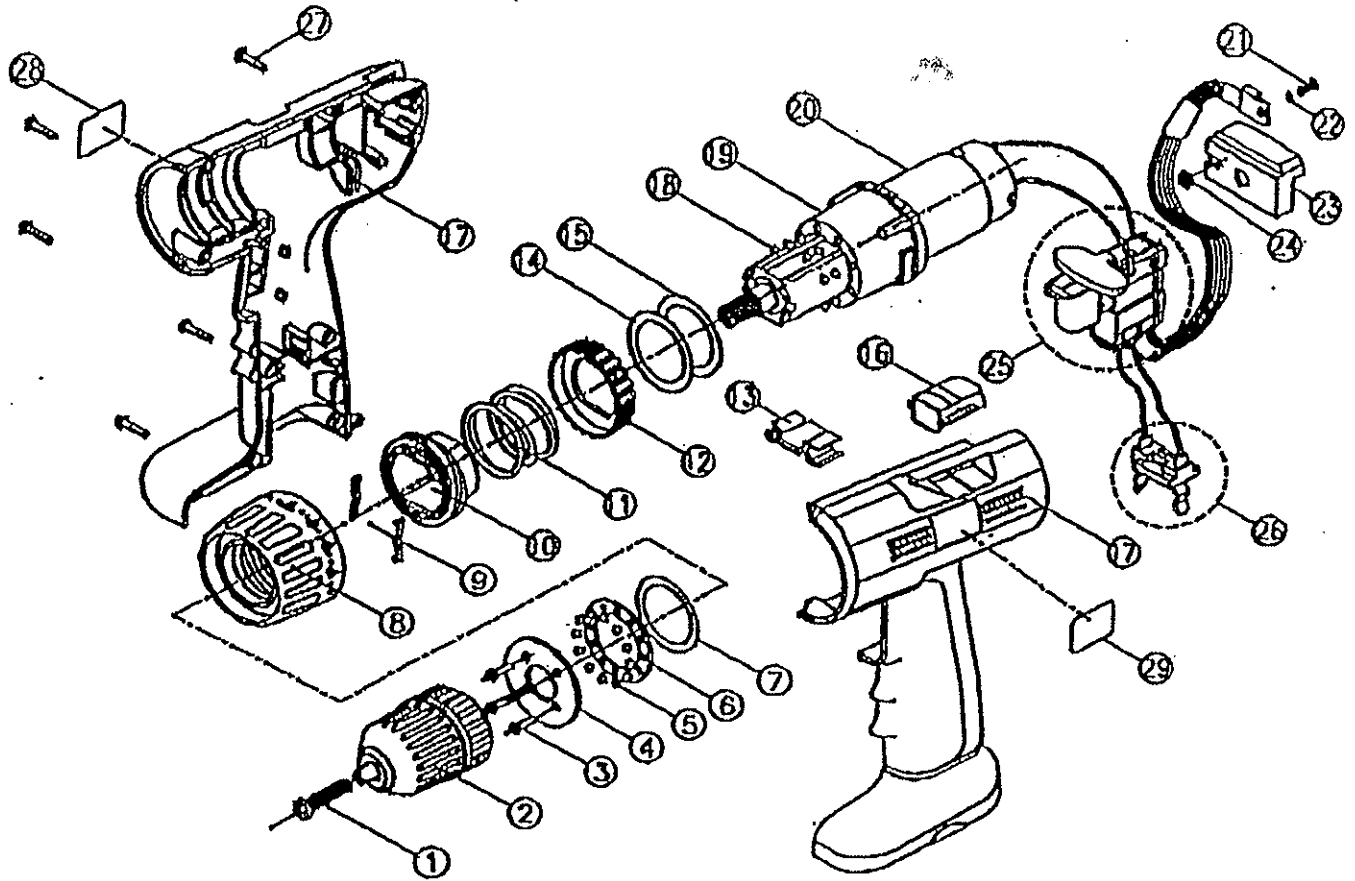

RYOBI

9.6V/12V CORDLESS DRILL KIT

MODEL NO. RY961K2B/RY1201K2B

REPAIR SHEET

9.6V/12V CORDLESS DRILL KIT RY961K2B/R Y1201K2B

PARTS LIST FOR AFTER SALES SERVICE

MODELS RY961K2B/RY1201K2B

REF	PART NO.	DESCRIPTION	QTY	REF	PART NO.	DESCRIPTION	QTY
					STANDARD ACCESSORIES		
1	1130049	SCREW M5X0.8X26MM	1				
2	974430001	KEYLESS 3/8 CHUCK	1	501	1400651	BATTERY PACK-RY961K2B	2
3	1130302	SCREW M3X14	4		1400652	BATTERY PACK-RY1201K2B	2
4	4900094	MOUNTING PLATE	1	502	4240014	DOUBLE BIT PH #2/SLOT#6	1
5	1290021	STEEL BALL 3MM	8	503	4240015	DOUBLE BIT PH #3/SLOT#7	1
6	4190002	BALL HOLDER, PLASTIC	1	510	981351001	CHARGER ASSY RY961K2B	1
7	4900095	WASHER	1		981351002	CHARGER ASSY RY1201K2B	1
8	4900096	CLUTCH CAP	1	512	1770027	NYLON BAG	1
9	4180026	SPRING PLATE	2				
10	4900097	PLASTIC SLEEVE	1		972000570	OPERATOR'S MANUAL	1
11	4180030	TORQUE SPRING	1				
12	4360009	LOCATION CUP, PLASTIC	1				
13	4360006	BIT HOLDER, PLASTIC	1				
14	4900099	CLUTCH WASHER	1				
15	4900104	STAINLESS WASHER	1				
16	4950034	LEVELLER ASSY	1				
17	4800038	HOUSING-RY961K2B	1				
	4800039	HOUSING-RY1201K2B					
18	4750013	BALL,STEEL 4.0MM	16				
19	4050010	GEAR BOX	1				
20	4030014	MOTOR ASSY-RY961K2B	1				
	4030015	MOTOR ASSY-RY1201K2B	1				
21	1130050	STEEL M3X8MM	1				
22	4900103	SPRING WASHER	1				
23	4590010	HEAT SINK	1				
24	4130280	STEEL HEX NUT	1				
25	4550043	SWITCH ASSY RY961K2B	1				
	4550044	SWITCH ASSY RY1201K2B	1				
26	4560028	PLATE HOLDER ASSY	1				
27	1130304	SET SCREW M3.5X16MM	8				
28	4910047	RATING LABEL-RY961K2B	1				
	4910049	RATING LABEL-RY1201K2B	1				
29	4910048	BRAND LABEL-RY961K2B	1				
	4910050	BRAND LABEL-RY1201K2B	1				