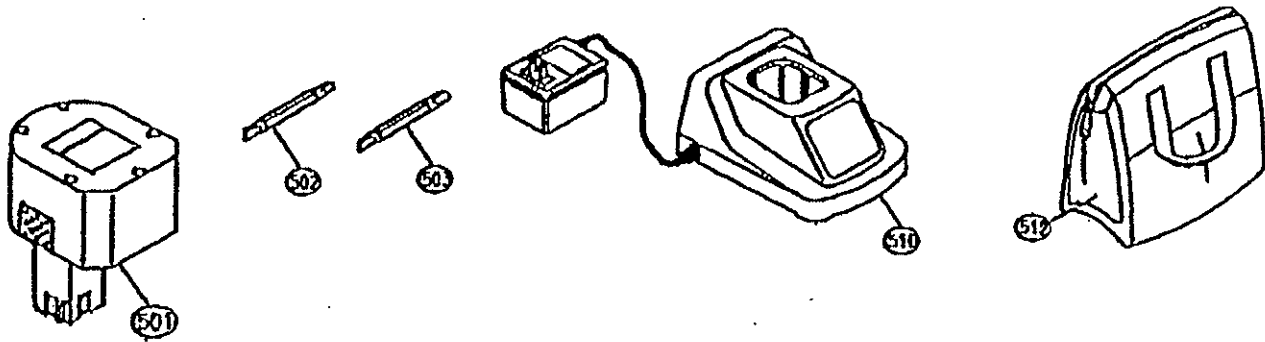

RYOBI

9.6V/12V CORDLESS DRILL KIT

MODEL NO. RY961K2B/RY1201K2B

REPAIR SHEET

9.6V/12V CORDLESS DRILL KIT RY961K2B/R Y1201K2B

PARTS LIST FOR AFTER SALES SERVICE

MODELS RY961K2B/RY1201K2B

REF	PART NO.	DESCRIPTION	QTY	REF	PART NO.	DESCRIPTION	QTY
					STANDARD ACCESSORIES		
1	1130049	SCREW M5X0.8X26MM	1				
2	974430001	KEYLESS 3/8 CHUCK	1	501	1400651	BATTERY PACK-RY961K2B	2
3	1130302	SCREW M3X14	4		1400652	BATTERY PACK-RY1201K2B	2
4	4900094	MOUNTING PLATE	1	502	4240014	DOUBLE BIT PH #2/SLOT#6	1
5	1290021	STEEL BALL 3MM	8	503	4240015	DOUBLE BIT PH #3/SLOT#7	1
6	4190002	BALL HOLDER, PLASTIC	1	510	981351001	CHARGER ASSY RY961K2B	1
7	4900095	WASHER	1		981351002	CHARGER ASSY RY1201K2B	1
8	4900096	CLUTCH CAP	1	512	1770027	NYLON BAG	1
9	4180026	SPRING PLATE	2				
10	4900097	PLASTIC SLEEVE	1		972000570	OPERATOR'S MANUAL	1
11	4180030	TORQUE SPRING	1				
12	4360009	LOCATION CUP, PLASTIC	1				
13	4360006	BIT HOLDER, PLASTIC	1				
14	4900099	CLUTCH WASHER	1				
15	4900104	STAINLESS WASHER	1				
16	4950034	LEVELLER ASSY	1				
17	4800038	HOUSING-RY961K2B	1				
	4800039	HOUSING-RY1201K2B					
18	4750013	BALL,STEEL 4.0MM	16				
19	4050010	GEAR BOX	1				
20	4030014	MOTOR ASSY-RY961K2B	1				
	4030015	MOTOR ASSY-RY1201K2B	1				
21	1130050	STEEL M3X8MM	1				
22	4900103	SPRING WASHER	1				
23	4590010	HEAT SINK	1				
24	4130280	STEEL HEX NUT	1				
25	4550043	SWITCH ASSY RY961K2B	1				
	4550044	SWITCH ASSY RY1201K2B	1				
26	4560028	PLATE HOLDER ASSY	1				
27	1130304	SET SCREW M3.5X16MM	8				
28	4910047	RATING LABEL-RY961K2B	1				
	4910049	RATING LABEL-RY1201K2B	1				
29	4910048	BRAND LABEL-RY961K2B	1				
	4910050	BRAND LABEL-RY1201K2B	1				