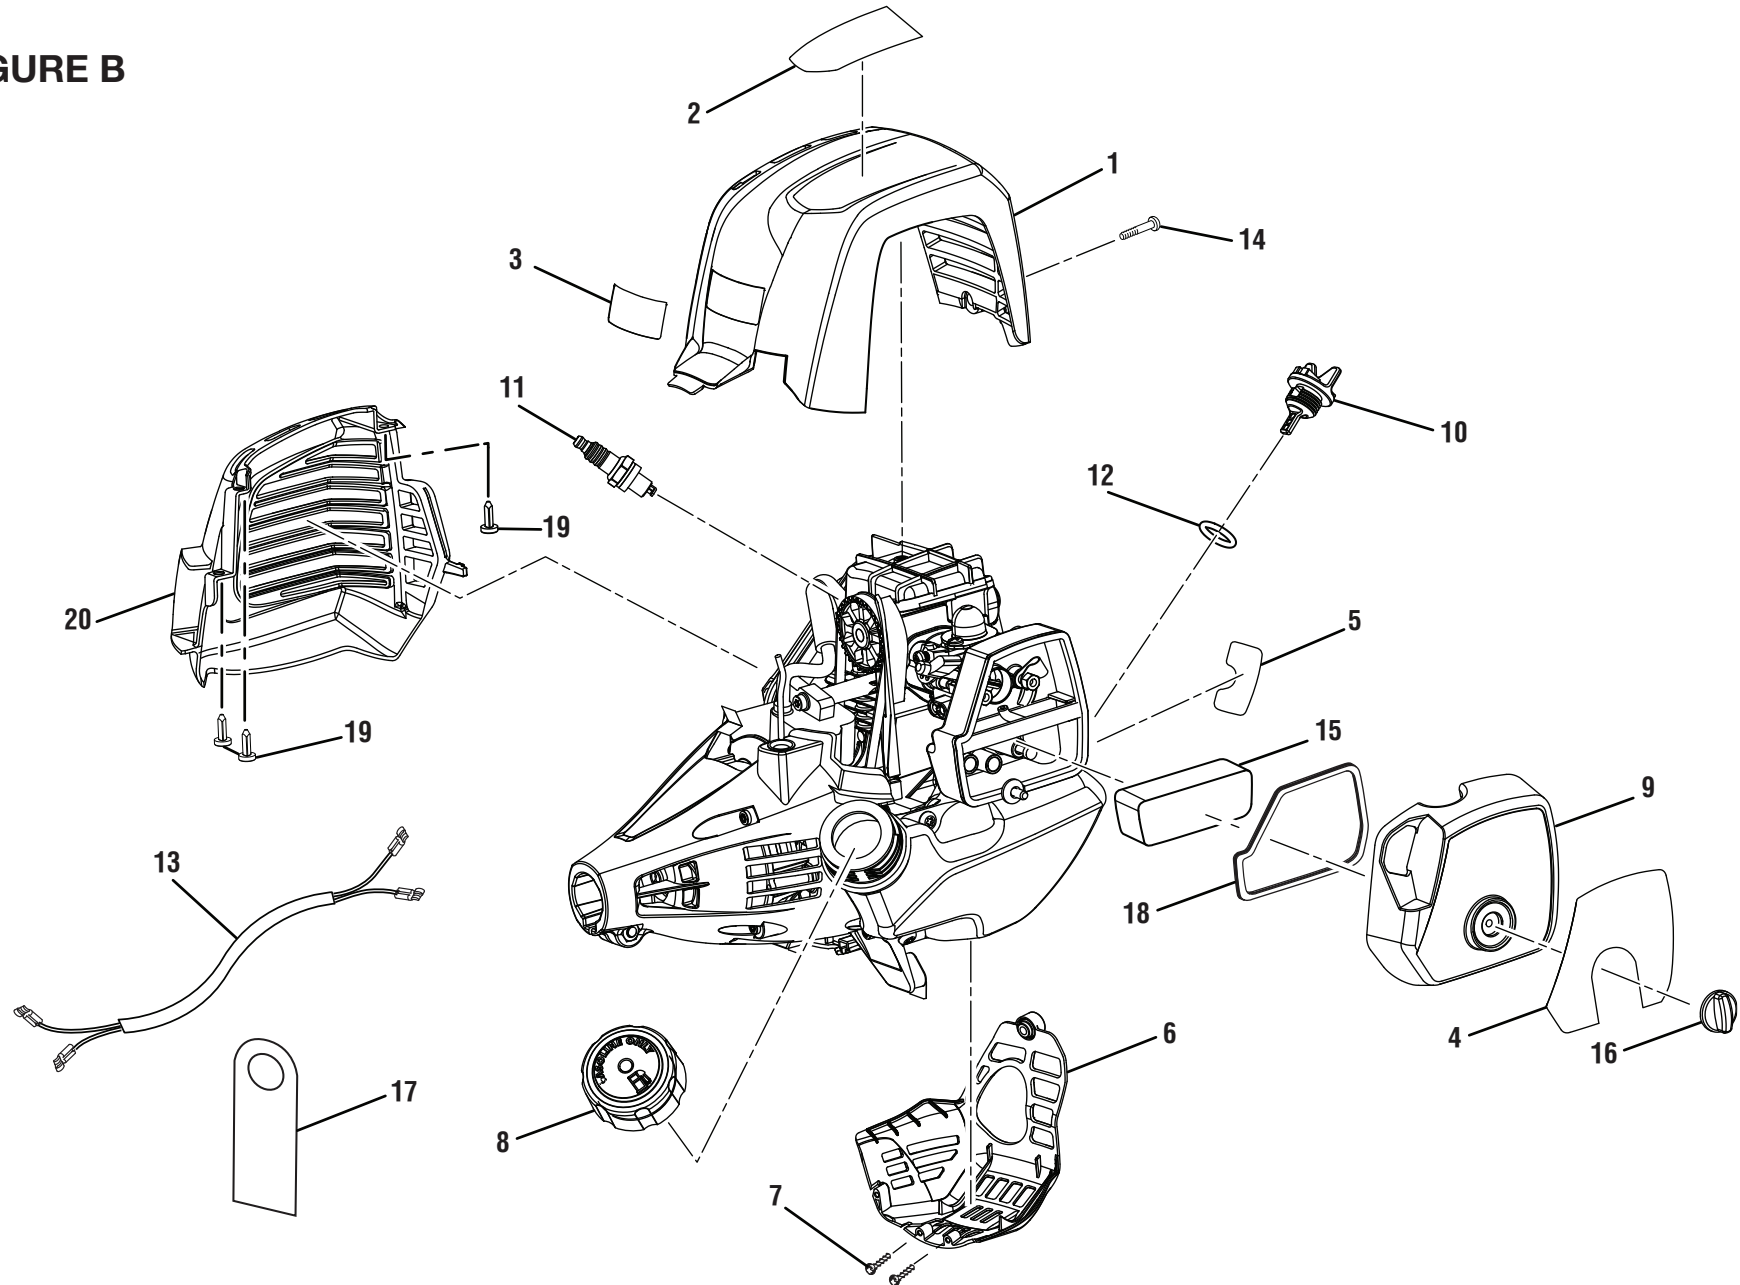

FIGURE B

PARTS LIST (FIGURE B)

KEY NO.	PART NUMBER	DESCRIPTION	QTY
1	518142002	Top Cover.....	1
2	940991034	Label (RY13010).....	1
3	940705020	Logo Label	1
4	940686051	Starting Label.....	1
5	940680023	Hot Surface Label	1
6	518548001	Bottom Cover.....	1
7	T660619001	Screw (M6-19 x 1/2 in.).....	2
8	310586003	Fuel Cap Assembly	1
9	310266001	Air Box Cover	1
10	310302001	Oil Cap/Dipstick	1
11	870217001	Spark Plug (Champion RZTC).....	1
12	570400001	O-Ring.....	1
13	308863022	Wiring Harness.....	1
14	660510005	Screw (M5 x 20 mm)	1
15	901688001	Air Filter	1
16	590461001	Air Cover Knob.....	1
17	940971028	Hang Tag	1
18	570367001	Gasket.....	1
19	660466002	Screw (M4 x 12 mm)	3
20	519804001	Muffler Cover.....	1