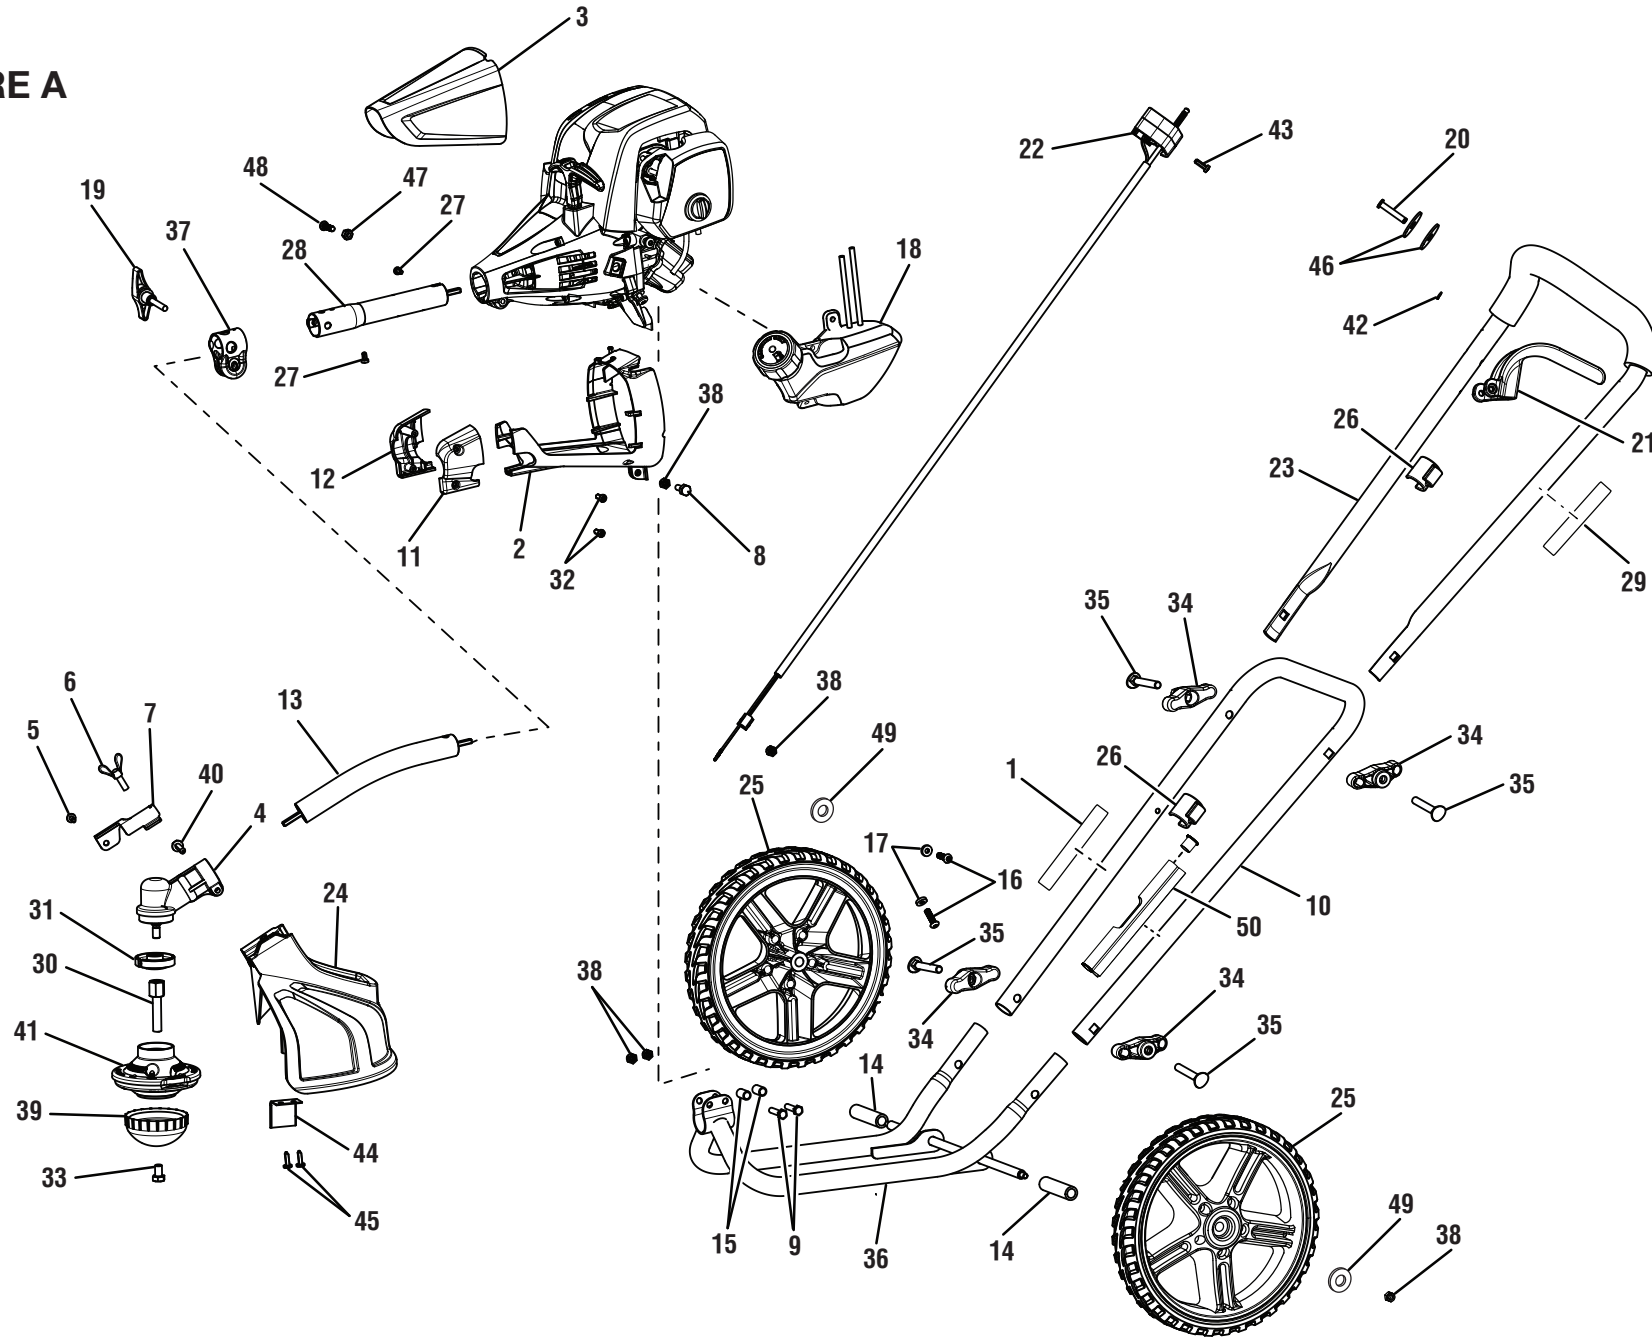

RYOBI 30CC 4-CYCLE WHEELED TRIMMER – MODEL NO. RY13010

FIGURE A

**PARTS LIST (FIGURE A)**

<b>KEY NO.</b>	<b>PART NUMBER</b>	<b>DESCRIPTION</b>	<b>QTY</b>	<b>KEY NO.</b>	<b>PART NUMBER</b>	<b>DESCRIPTION</b>	<b>QTY</b>
1	940974010	Warning Label (Fire) .....	1	28	309022001	Upper Boom Assembly .....	1
2	519844001	Screen Frame .....	1	29	940230132	Warning Label .....	1
3	638179003	Mesh Screen .....	1	30	678019002	Stringhead Adapter w/Shaft.....	1
4	308210002	Gear Case Assembly.....	1	31	678011001	Flanged Washer .....	1
5	660736001	Screw (10-24 x 5/8 in., Hex Washer Hd.).....	1	32	660840001	Screw (M4 x 12 mm, T20 Torx Hd.).....	2
6	660886001	Wing Screw (1/4-20 x 3/4 in.).....	1	33	660649001	Screw (5/16 x 1/2 in., Left Hand).....	1
7	638125001	String Guard Clamp .....	1	34	310262004	Knob w/Nut Assembly .....	4
8	660154006	Bolt (M6 x 16 mm, Hex Hd.).....	1	35	661527001	Carriage Bolt .....	4
9	660903002	Bolt (M6 x 28 mm, Hex Hd.).....	2	36	309020002	Frame Assembly .....	1
10	638740002	Center Handle .....	1	37	638010003	Split Boom Clamp.....	1
11	519846001	Left Screen Cap .....	1	38	678460002	Lock Nut (M6).....	5
12	519847001	Right Screen Cap.....	1	39	519831001	Mow Ball .....	1
13	309021001	Lower Boom Assembly .....	1	40	660642001	Screw (1/4-20 x 1-1/4 in.).....	1
14	519864001	Shaft Spacer .....	2	41	308925001	Stringhead Assembly .....	1
15	638748001	Clamp Spacer .....	2	42	678135001	E-Ring .....	1
16	660970008	Screw (M4) .....	2	43	660669001	Screw .....	1
17	638576001	Washer .....	2	44	638020001	Cut-off Blade.....	1
18	309018002	Fuel Tank & Cap Assembly .....	1	45	660675001	Screw (8-16 x 5/8 in.) .....	2
19	308045005	Knob (1/4-20) .....	1	46	590462002	Washer .....	2
20	638132001	Pivot Pin .....	1	47	678029002	Hex Nut (M6) .....	1
21	518256003	Trigger .....	1	48	660697002	Screw (M6 x 20 mm) .....	1
22	308330003	Throttle Cable Assembly.....	1	49	678587001	Washer .....	2
23	309019001	Upper Handle Assembly .....	1	50	310818001	Line Carrier Assembly .....	1
24	519856001	Grass Shield (Incl. Key Nos. 44-45) .....	1	<b>NOT SHOWN:</b>			
25	309023001	Wheel Assembly (10 in.).....	2	987000649	Operator's Manual (960409001).....	1	
26	519801001	Cable Clip.....	2	10-24-12			
27	660634001	Screw (8-16 x 5/16 in., Torx Hd.).....	2	(Rev:03)			