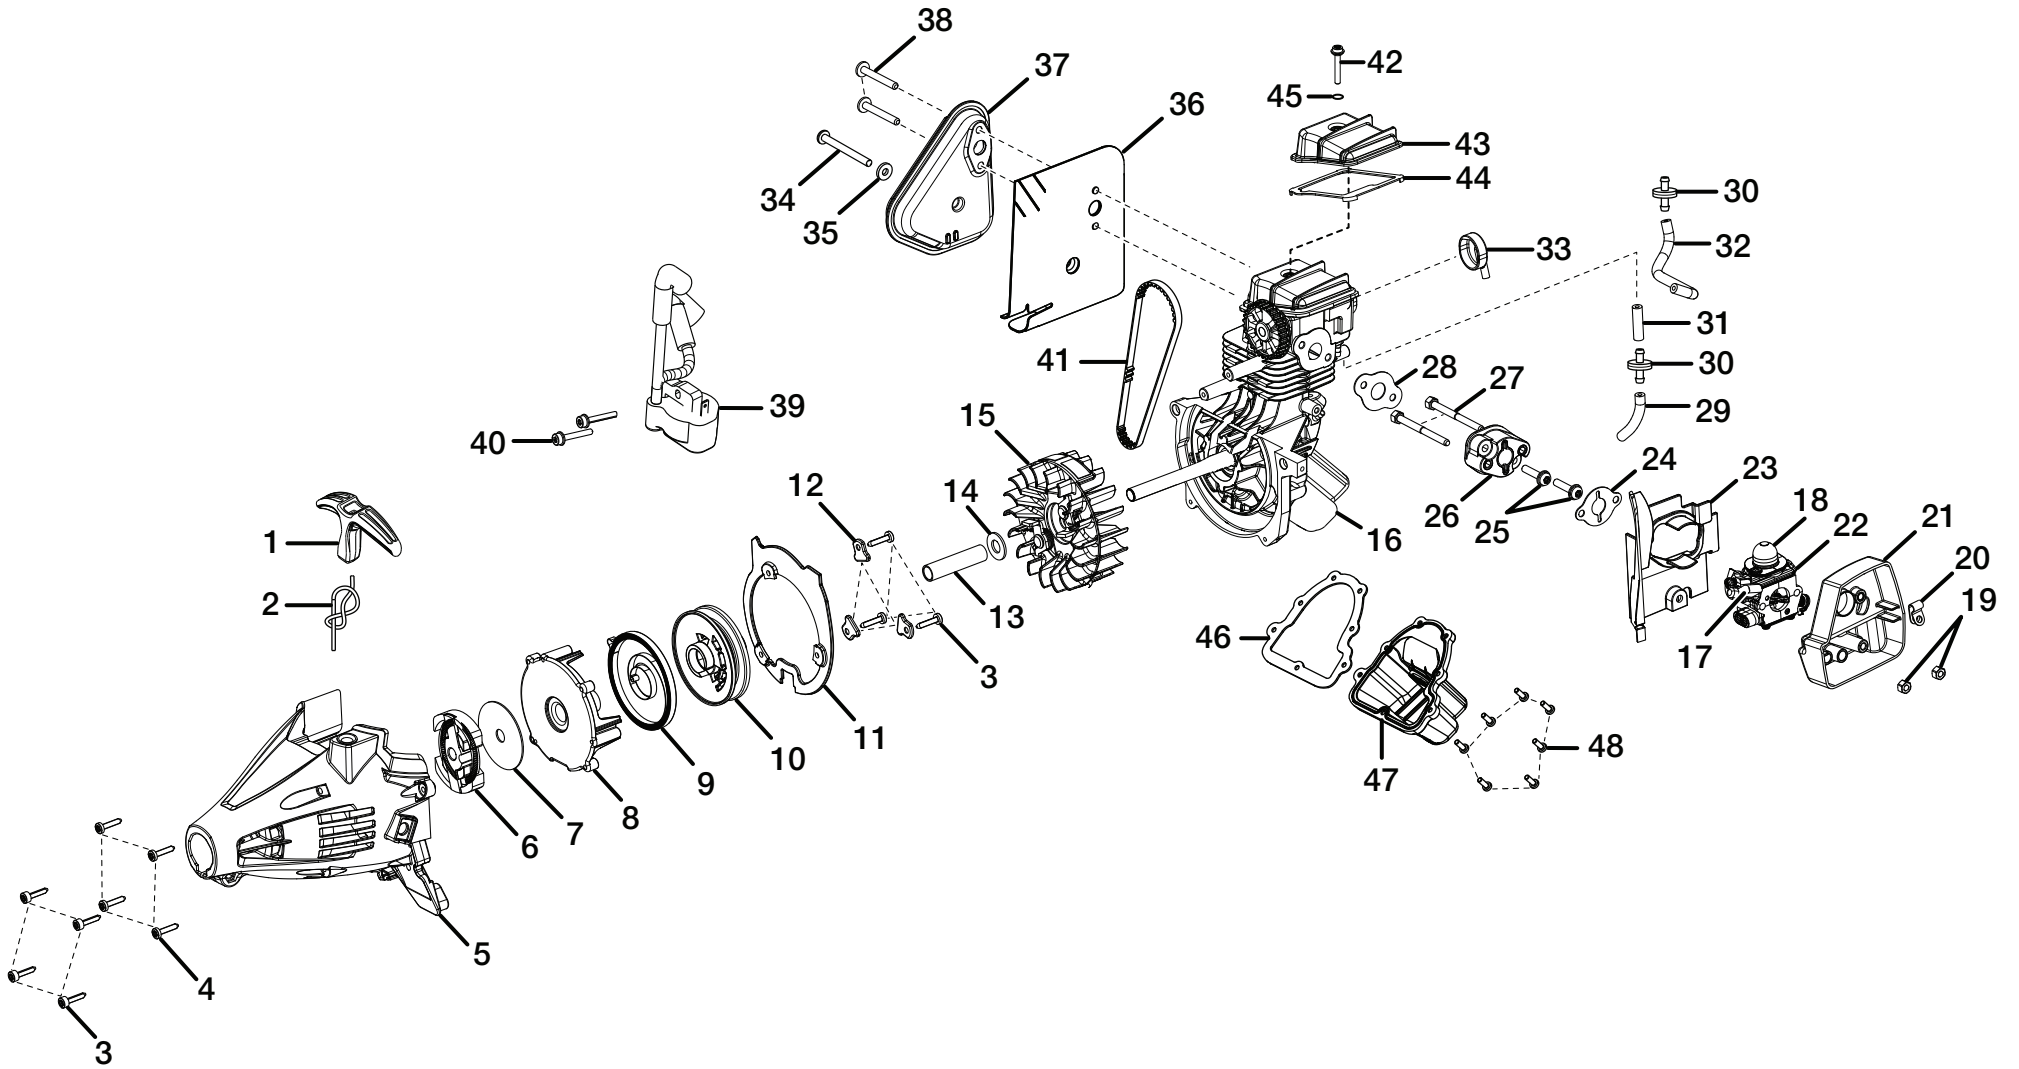

FIGURE C

RYOBI 30CC 4-CYCLE WHEELED TRIMMER – MODEL NO. RY13010

PARTS LIST (FIGURE C)

KEY NO.	PART NUMBER	DESCRIPTION	QTY	KEY NO.	PART NUMBER	DESCRIPTION	QTY
1	511731004	Starter Grip.....	1	25	660629003	Screw (M5 x 23 mm).....	2
2	900849002	Starter Rope.....	1	26	518143001	Heat Dam.....	1
3	660466001	Screw (M4 x 18 mm).....	7	27	661509001	Bolt (M5 x 58 mm).....	2
4	660970001	Screw (M4 x 16 mm).....	4	28	901657002	Heat Dam Gasket.....	1
5	310304001	Starter Housing Assembly.....	1	29	570710002	Breather Hose.....	1
6	300960002	Clutch Assembly.....	1	30	308826002	Check Valve.....	2
7	638090001	Washer.....	1	31	570710003	Breather Hose.....	1
8	518994001	Starter Baffle.....	1	32	570710004	Breather Hose.....	1
9	638033001	Spring & Container.....	1	33	570401001	Breather Fitting.....	1
10	518501001	Pulley.....	1	34	660347001	Screw.....	1
11	518996001	Air Dam.....	1	35	638576002	Washer.....	1
12	638389001	Pulley Retainer.....	3	36	901702002	Muffler Gasket.....	1
13	638284002	Spacer Tube.....	1	37	309324001	Muffler Assembly.....	1
14	650017001	Washer.....	1	38	661143001	Muffler Bolt (M5 x 42 mm).....	2
15	309011001	Flywheel Assembly.....	1	39	309263002	Ignition Module.....	1
16	309921004	Short Block Assembly (Incl. Key Nos. 41-48).....	1	40	660968001	Screw (M4 x 19 mm).....	2
17	521523001	Choke Lever.....	1	41	901656002	Timing Belt.....	1
18	561635001	Primer Bulb.....	1	42	660780002	Screw (M4 x 27 mm).....	1
19	678180002	Hex Nut (M5).....	2	43	638692001	Cam Cover.....	1
20	678352002	Loop Clamp.....	1	44	901705001	Gasket.....	1
21	519792002	Air Box Base.....	1	45	570400002	O-Ring.....	1
22	309368001	Carburetor Assembly (Incl. Key Nos. 17-18).....	1	46	570709002	Gasket.....	1
23	518692002	Air Baffle.....	1	47	518924002	Oil Pan.....	1
24	900809003	Carburetor Gasket.....	1	48	660925003	Screw (M4 x 12 mm).....	7