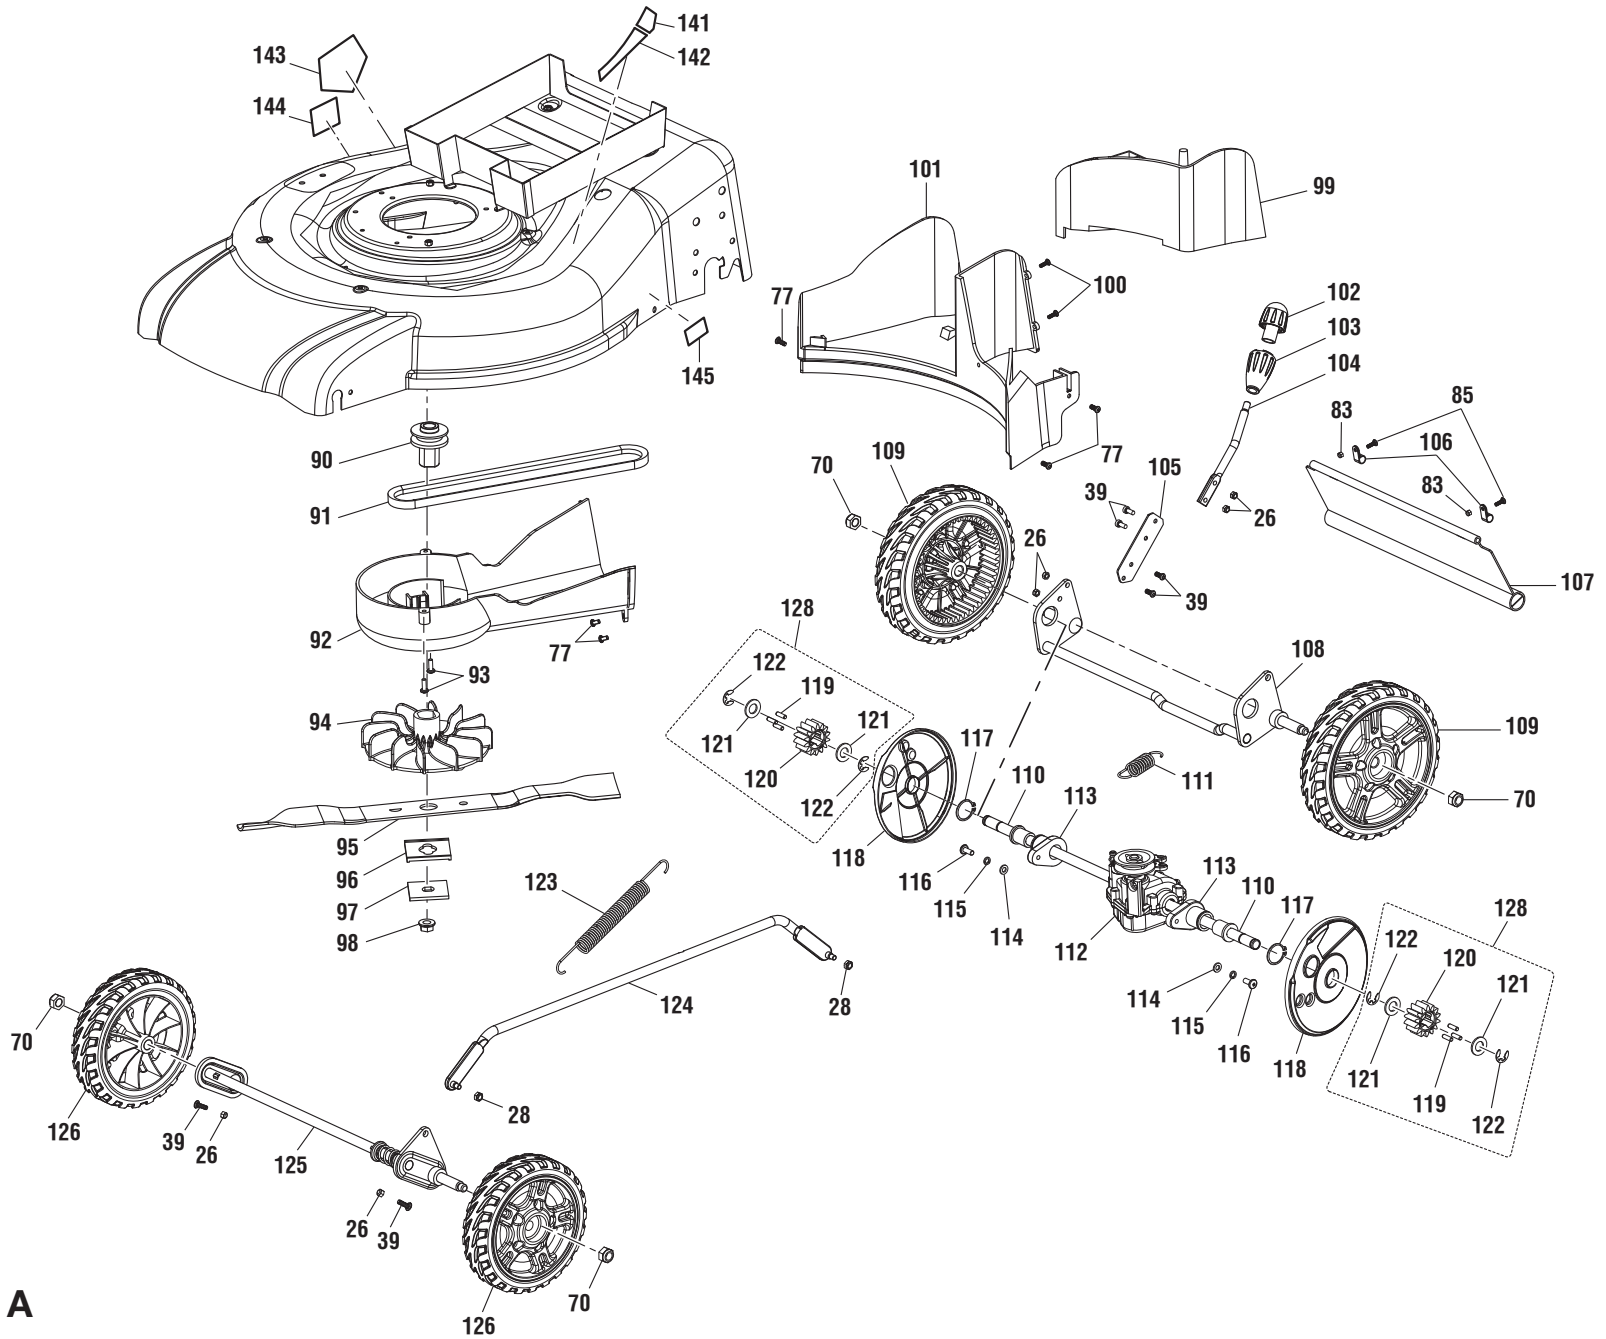

RYOBI RY14110 48 VOLT LAWN MOWER

FIGURE A

RYOBI RY14110 48 VOLT LAWN MOWER

FIGURE A

RYOBI RY14110 48 VOLT LAWN MOWER

The model number will be found on a plate attached to the engine housing. Always mention the model number in all correspondence regarding your **LAWN MOWER** or when ordering replacement parts.