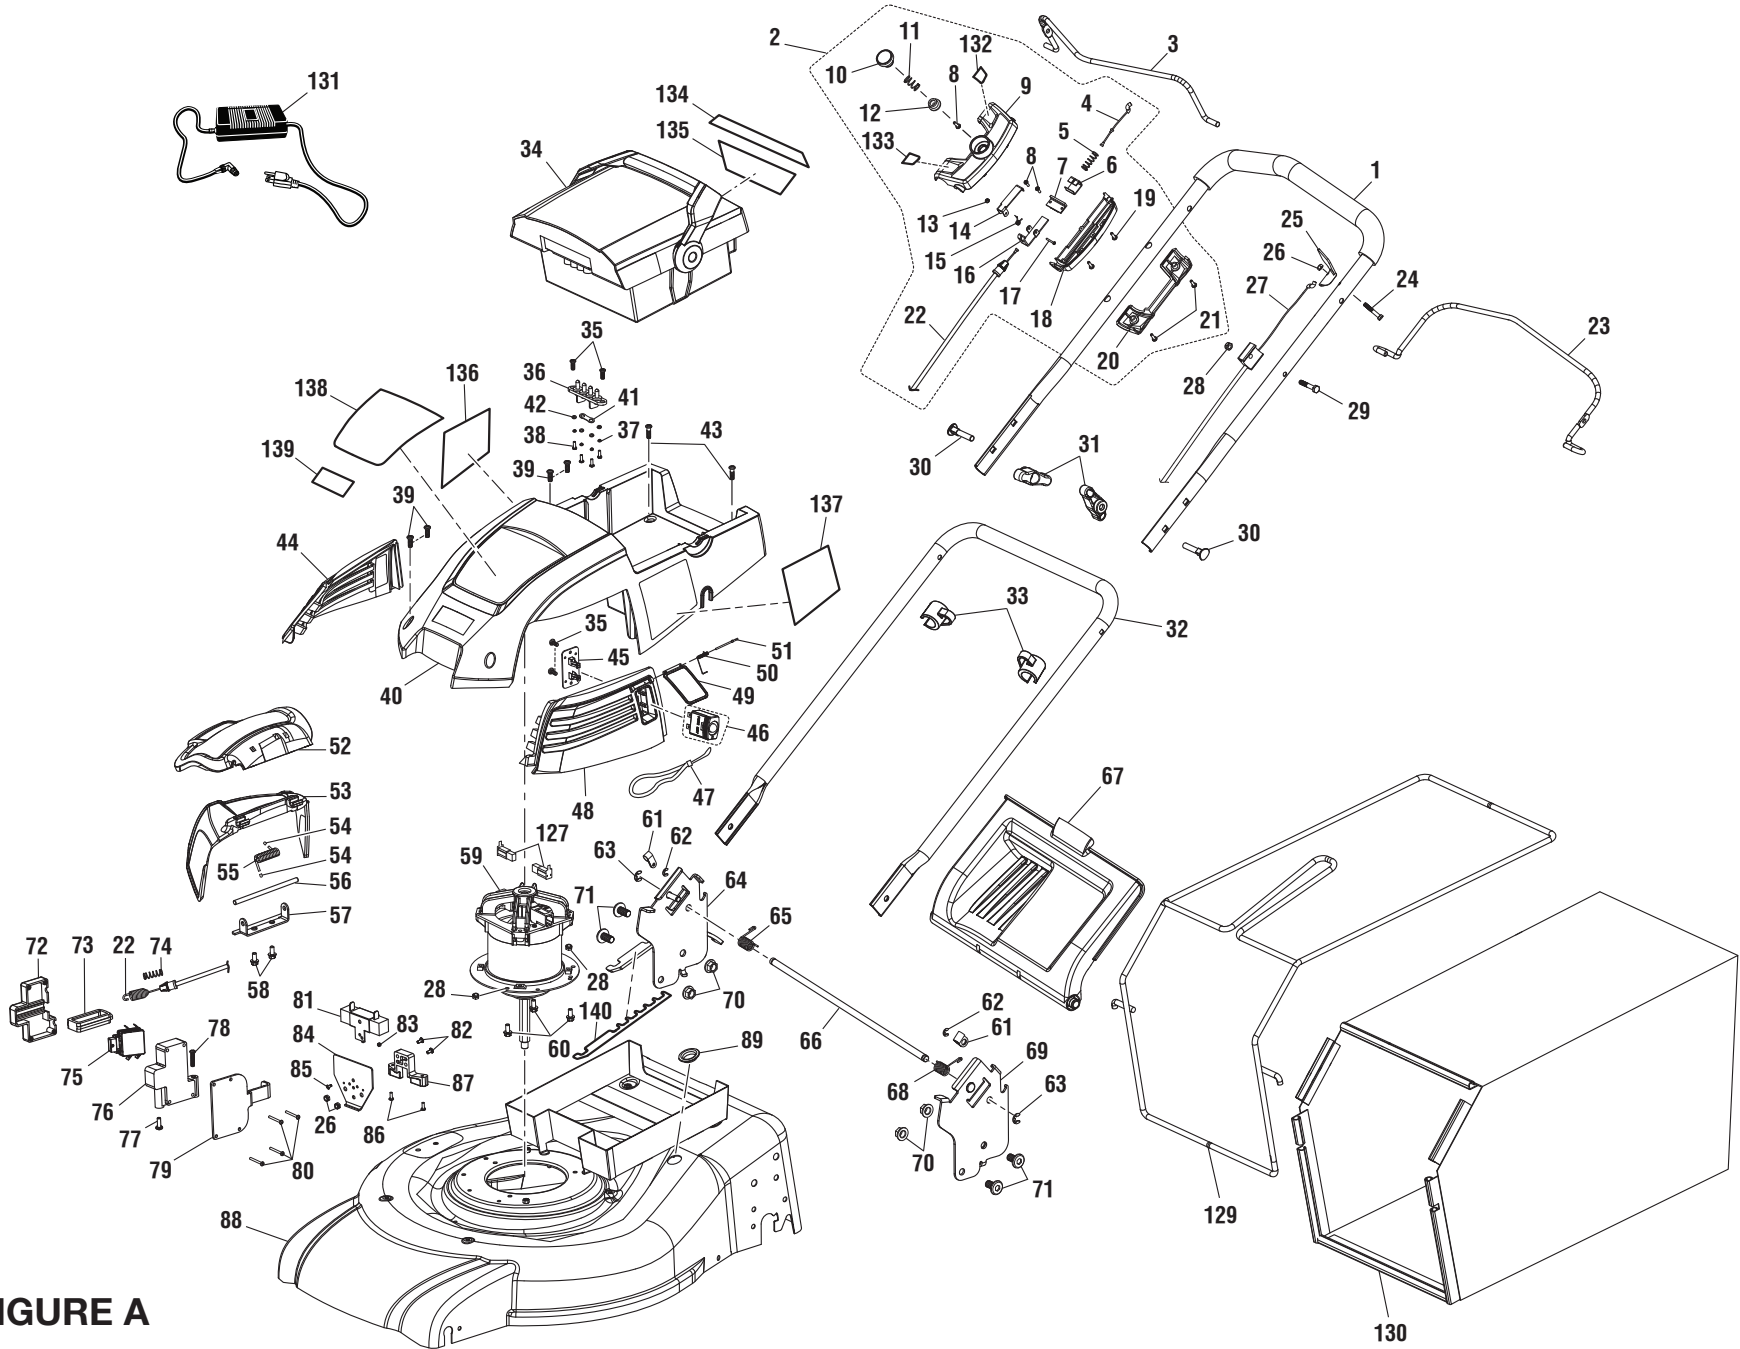

RYOBI RY14110 48 VOLT LAWN MOWER

FIGURE A

RYOBI RY14110 48 VOLT LAWN MOWER

FIGURE A

RYOBI RY14110 48 VOLT LAWN MOWER

The model number will be found on a plate attached to the engine housing. Always mention the model number in all correspondence regarding your **LAWN MOWER** or when ordering replacement parts.