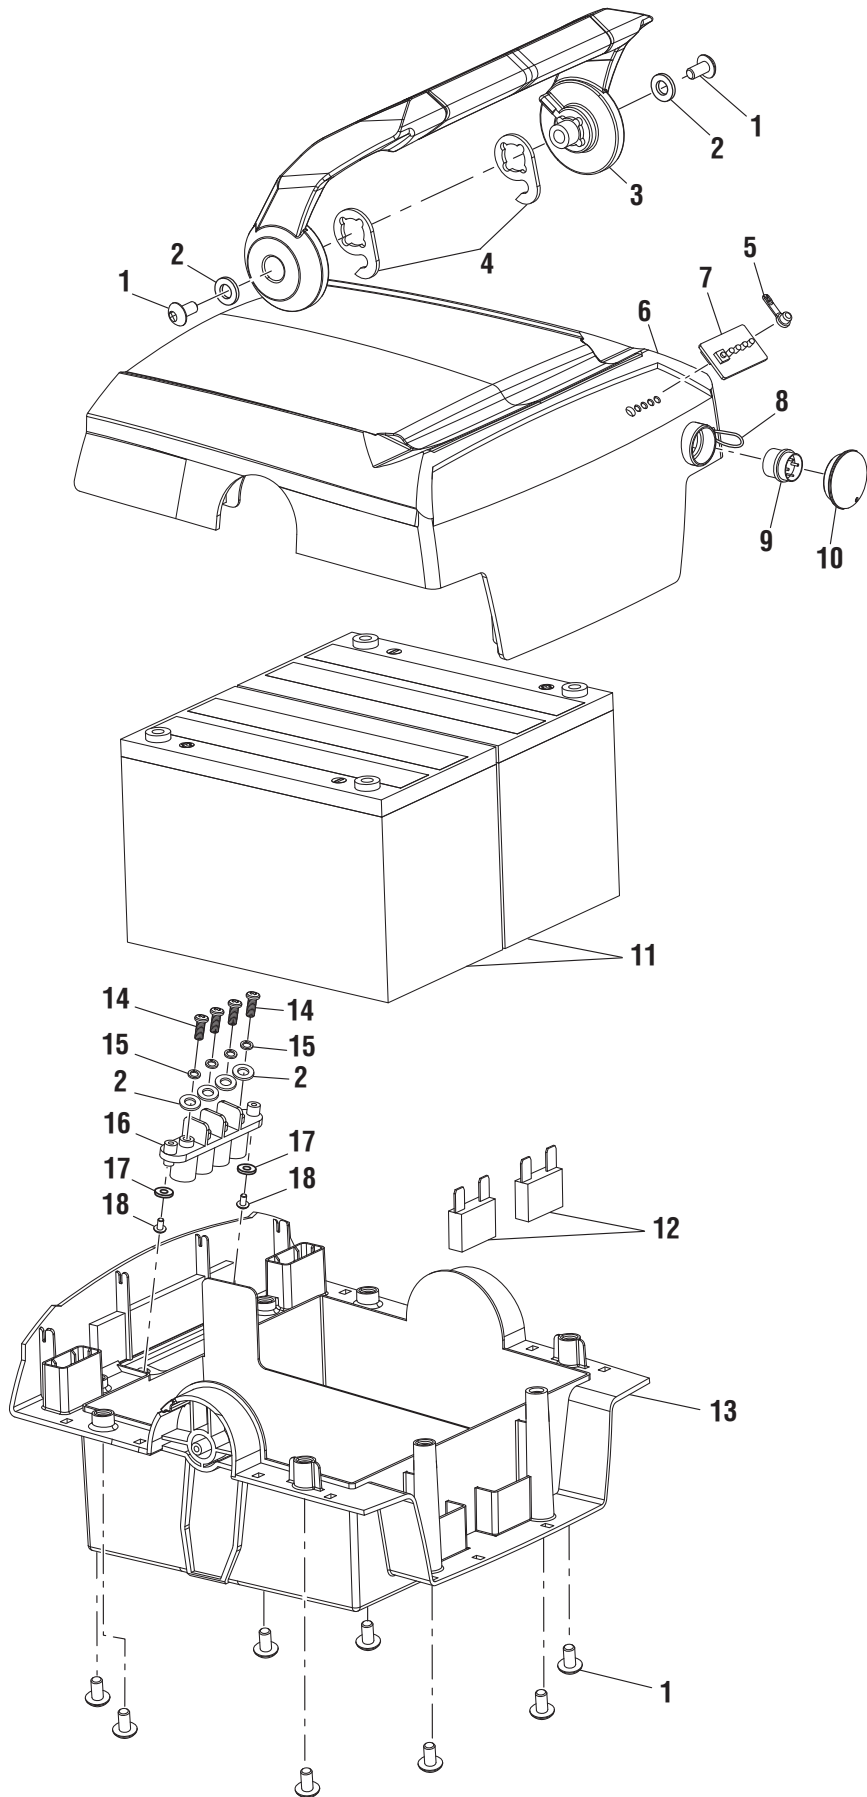

RYOBI RY14110 48 VOLT LAWN MOWER

The model number will be found on a plate attached to the engine housing. Always mention the model number in all correspondence regarding your **LAWN MOWER** or when ordering replacement parts.

FIGURE A PARTS LIST

Key Part No.	Part Number	Description	Qty.	Key Part No.	Part Number	Description	Qty.
75	36301250G	Switch	1	112	31102250G	Transmission	1
76	34113250G	Motor Switch Cover (Inside)	1	113	33908234G	Housing	2
77	32205234G	Screw (M6.3 x 16 mm, Pan Hd.)	6	114	3231235G	Washer (D6 x D12 x 0.8t)	2
78	32205250G	Screw (M5 x 40 mm, Pan Hd.)	1	115	32906131G	Washer (M6)	2
79	33325250G	Motor Switch Mounting Bracket	1	116	3220150G	Screw (M6 x 15 mm, Pan Hd.)	2
80	32205404G	Screw (M4.2 x 35 mm, Pan Hd.)	4	117	32902234G	Retaining Ring (26)	2
81	36901250G	Resistor	1	118	34104234G	Wheel Dust Cover	2
82	3220850G	Screw (M5 x 20 mm, Pan Hd.)	2	119	32906234G	Dowel Pin	6
83	3221237G	Lock Nut (M4)	3	120	33204234G	Pinion Gear	2
84	3331437G	Heat Shield	1	121	34110234G	Washer	4
85	3220511G	Screw (M4 x 12 mm, Pan Hd.)	3	122	32905234G	Retaining Ring (10)	4
86	32213100G	Screw (M4.8 x 12 mm, Pan Hd.)	2	123	33312234G	Retention Spring	1
87	3410290AG	Resistance Support	1	124	33311250G	Lift Rod	1
88	31301250G	Deck	1	125	33301250G	Front Wheel Axle	1
89	34108234G	Grommet	1	126	31103234G	Wheel (7 in.)	2
90	33901250G	Pulley	1	127	3110739CG	Brush Assembly	2
91	34201250G	Belt	1	128	31108250G	Gear Assy	2
92	34106250G	Belt Cover	1	129	33312250G	Frame	1
93	3220416G	Screw (M5 x 25 mm, Pan Hd.)	2	130	34901250G	Catcher	1
94	34107250G	Fan	1	131	31109250G	Charger	1
95	33313250G	Blade	1	132	38108250G	Ignition Instruction Label 1	1
96	3410535G	Spacer	1	133	38109250G	Ignition Instruction Label 2	1
97	33322250G	Blade Retainer	1	134	38112250G	Battery Status Label	1
98	32902250G	Hex Lock Nut (M12)	1	135	38113250G	Battery Warning Label	1
99	34109250G	Mulching Plug	1	136	38104250G	Danger Label 1	1
100	32210234G	Screw (M6.3 x 12 mm, Pan Hd.)	2	137	38105250G	Danger Label 2	1
101	34108250G	Rear Discharge Baffle	1	138	38101250G	Main Label	1
102	34130250G	Height Adjustment Knob (Upper)	1	139	38102250G	Ryobi Badge	1
103	34131250G	Height Adjustment Knob (Lower)	1	140	38103250G	Height Adjust Label	1
104	33304234G	Height Adjustment Lever	1	141	38111250G	Fuse Key Label	1
105	33303234G	Spring Plate	1	142	38110250G	Warning Label	1
106	3330490AG	Mounting Bracket	2	143	38114250G	ANSI Warning Label	1
107	34202250G	Rear Skirt	1	144	38106250G	Attachment Warning Label	1
108	33302250G	Rear Wheel Axle	1	145	38107250G	Data Label	1
109	31101234G	Wheel (8 in.)	2			NOT SHOWN	
110	32101234G	Flange Bushing	2		987000860	Operator's Manual	
111	33318234G	Retention Spring	1				

RYOBI RY14110 48 VOLT LAWN MOWER

FIGURE B