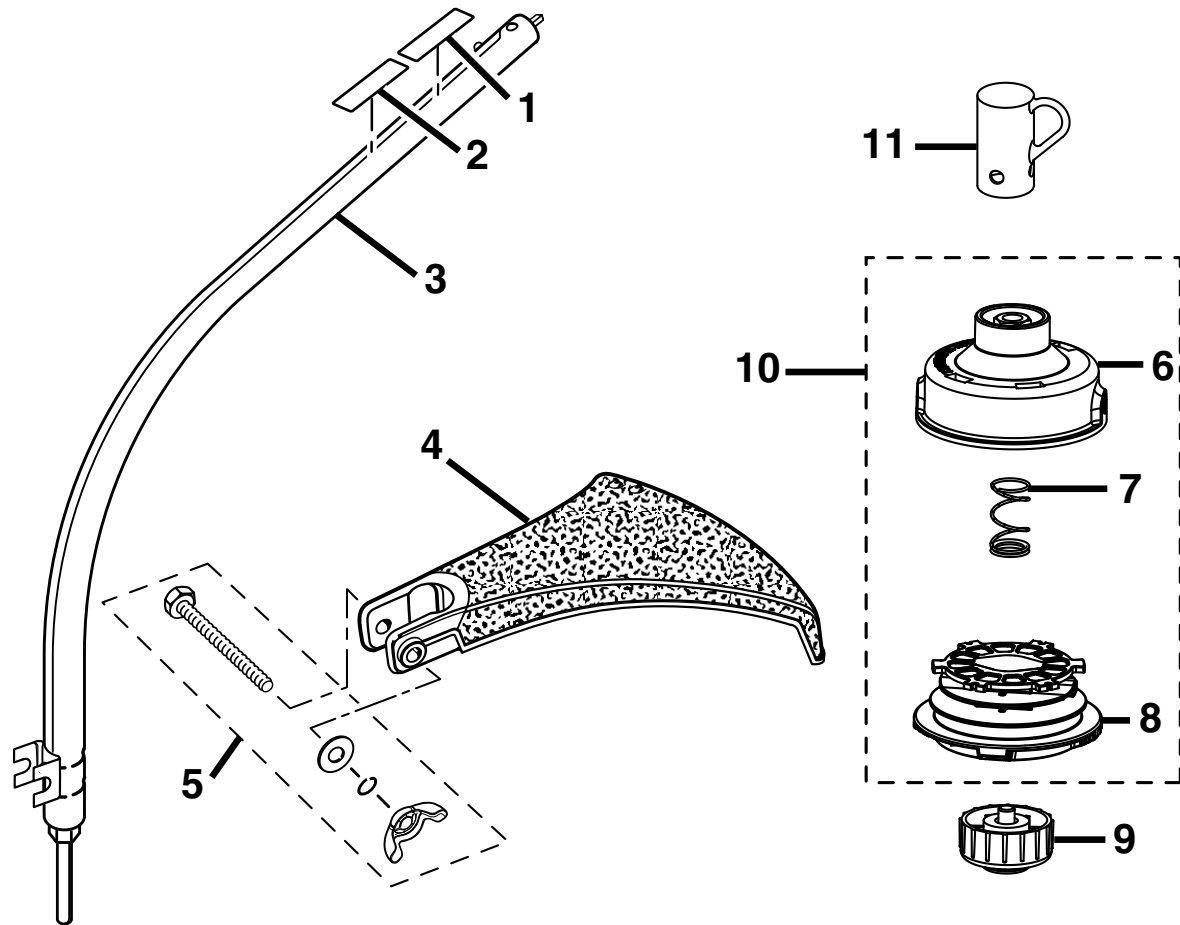

**RYOBI CURVED SHAFT TRIMMER ATTACHMENT
MODEL NUMBER - RY15524**

Key No.	Service Number	Description	Qty.
1	940657032	Warning Label.....	1
2	940726013	Logo Label.....	1
3	308038010	Curved Shaft Assembly.....	1
4	308052001	Curved Shaft Grass Deflector	1
5	120642001	Washer and Bolt Assembly	1
6	310643001	String Head Housing	1
7	678022001	Spring	1
8	310412001	Spool	1
9	308042002	Spool Retainer.....	1
10	309562002	String Head Assembly (Incl. Key Nos. 7-9).....	1
11	518019002	Hanger Cap	1
Not Shown:			
	987000872	Operator's Manual (960210001).....	1
	9-29-09		
	(REV:01)		