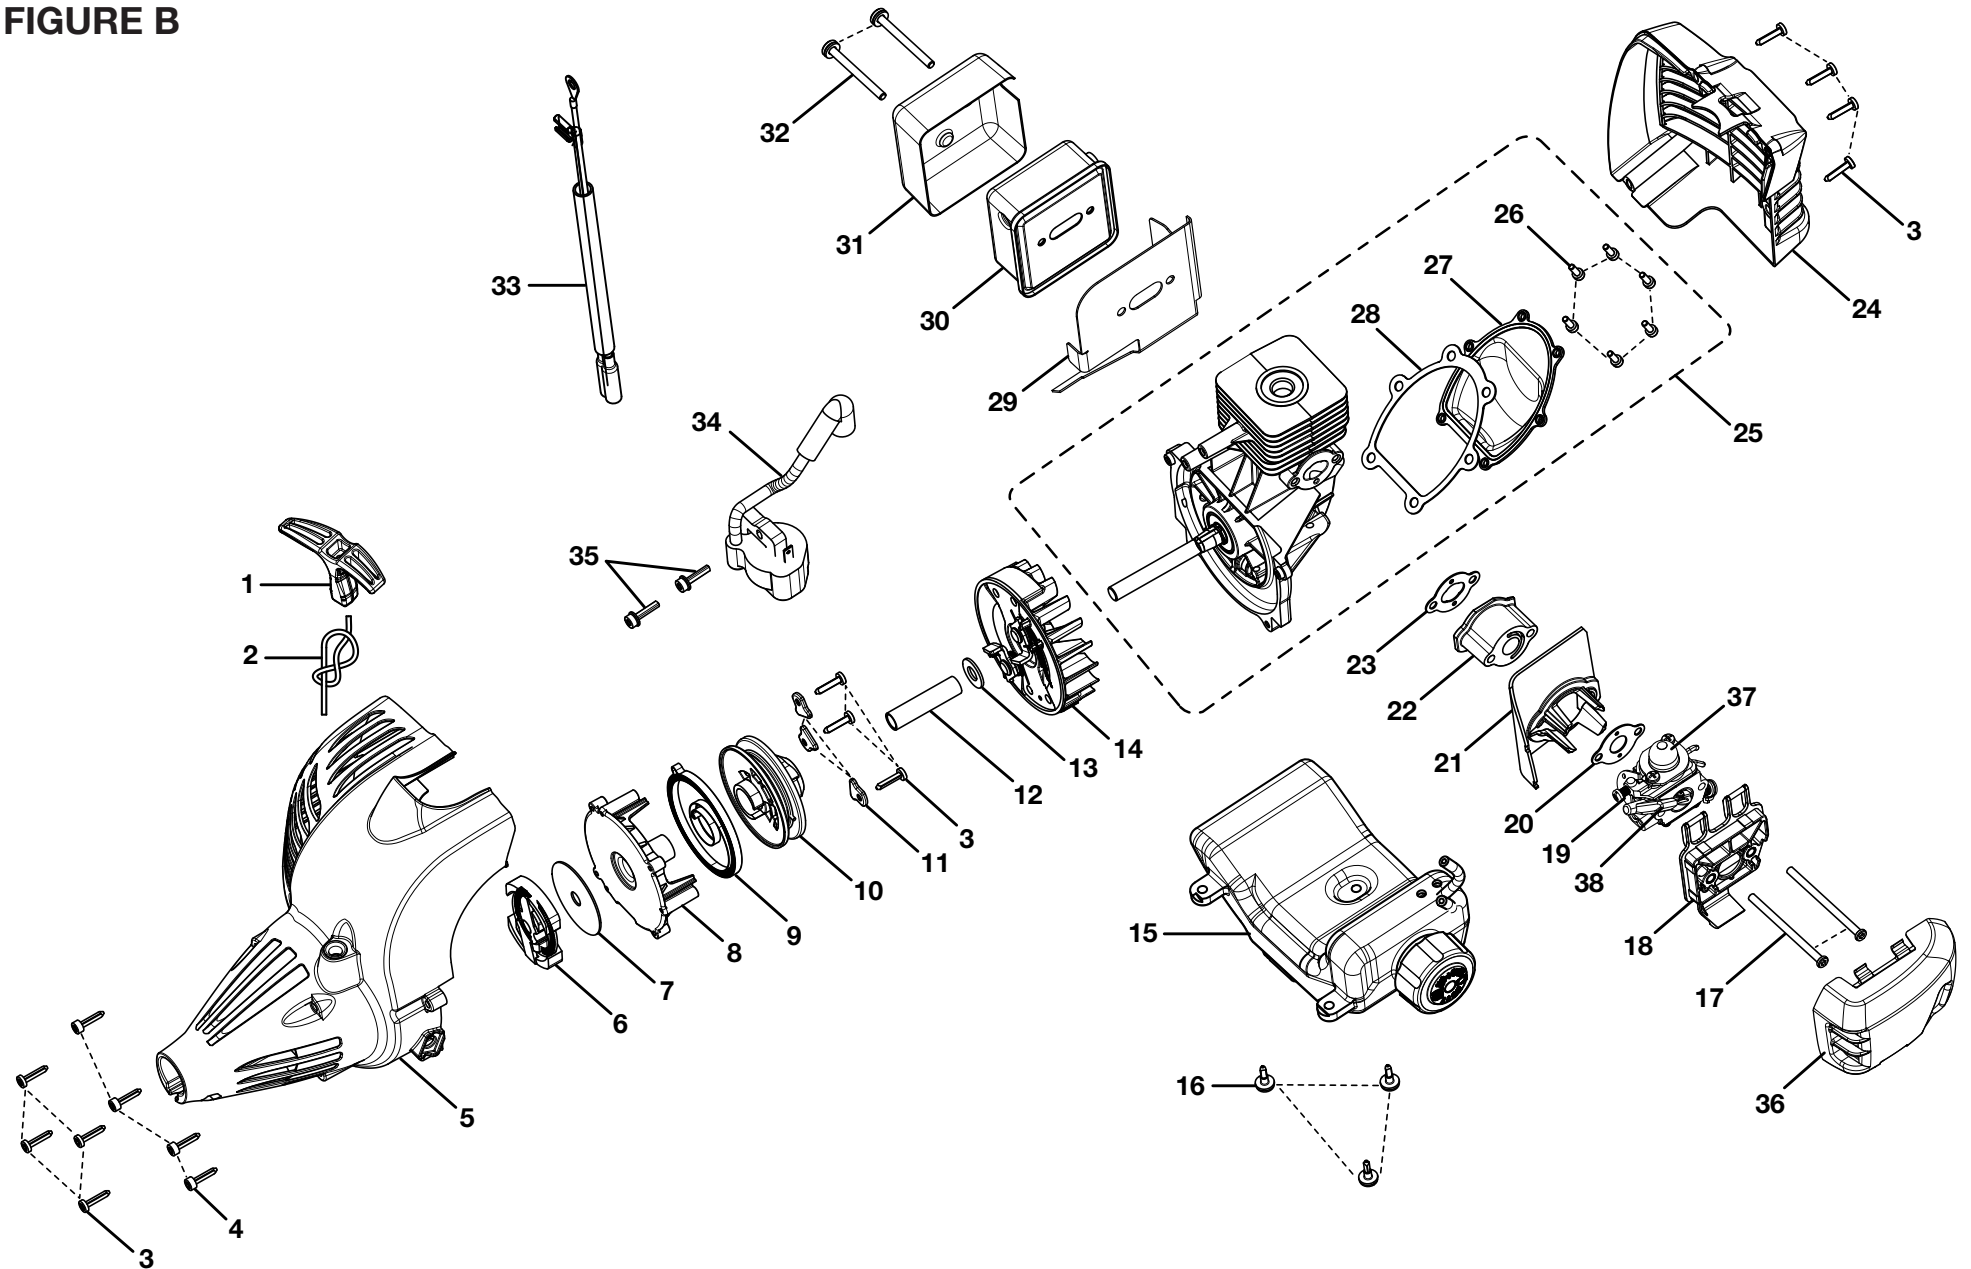

RYOBI 26cc STRING TRIMMERS
MODEL NUMBERS - RY28000, RY28020, RY28040

FIGURE B

**RYOBI 26cc STRING TRIMMERS
MODEL NUMBERS – RY28000, RY28020, RY28040**

PARTS LIST (FIGURE B)

KEY NO.	PART NUMBER	DESCRIPTION	QTY	KEY NO.	PART NUMBER	DESCRIPTION	QTY
1	511731001	Starter Grip.....	1	20	901552001	Outer Heat Dam Gasket.....	1
2	900849002	Starter Rope.....	1	21	518685001	Air Baffle.....	1
3	660466001	Screw (M4 x 18 mm).....	11	22	518497001	Heat Dam.....	1
4	660970001	Screw (M4 x 16 mm).....	4	23	901551001	Inner Heat Dam Gasket.....	1
5	308671009	Starter Housing Assembly.....	1	24	518504002	Rear Housing.....	1
6	300960002	Clutch Assembly.....	1	25	308892004	Short Block Assembly.....	1
7	638090001	Washer.....	1	26	660925003	Screw (M4 x 12 mm).....	6
8	518692001	Starter Baffle.....	1	27	638337001	Crankcase Cover.....	1
9	638033001	Spring and Container.....	1	28	901550001	Crankcase Cover Gasket.....	1
10	310022003	Easy Starter Assembly.....	1	29	901452001	Muffler Gasket.....	1
11	638389001	Pulley Retainer.....	3	30	308990011	Muffler Assembly.....	1
12	638284002	Spacer Tube.....	1	31	638442001	Muffler Housing.....	1
13	650017001	Washer.....	1	32	660638003	Muffler Bolt (10-24 x 2-1/8 in.).....	2
14	308811001	Flywheel Assembly.....	1	33	308863024	Electrical Lead Wire Assembly.....	1
15	308675001	Fuel Tank and Cap Assembly.....	1	34	850108002	Ignition Module.....	1
16	660970002	Screw (M4).....	3	35	660968001	Screw (M4 x 19 mm).....	2
17	660454007	Bolt (M5 x 70 mm).....	2	36	518777004	Air Box Cover.....	1
18	518766001	Air Box Base.....	1	37	561635001	Primer Bulb.....	1
19	308054028	Carburetor Assembly.....	1	38	521523001	Choke Lever.....	1