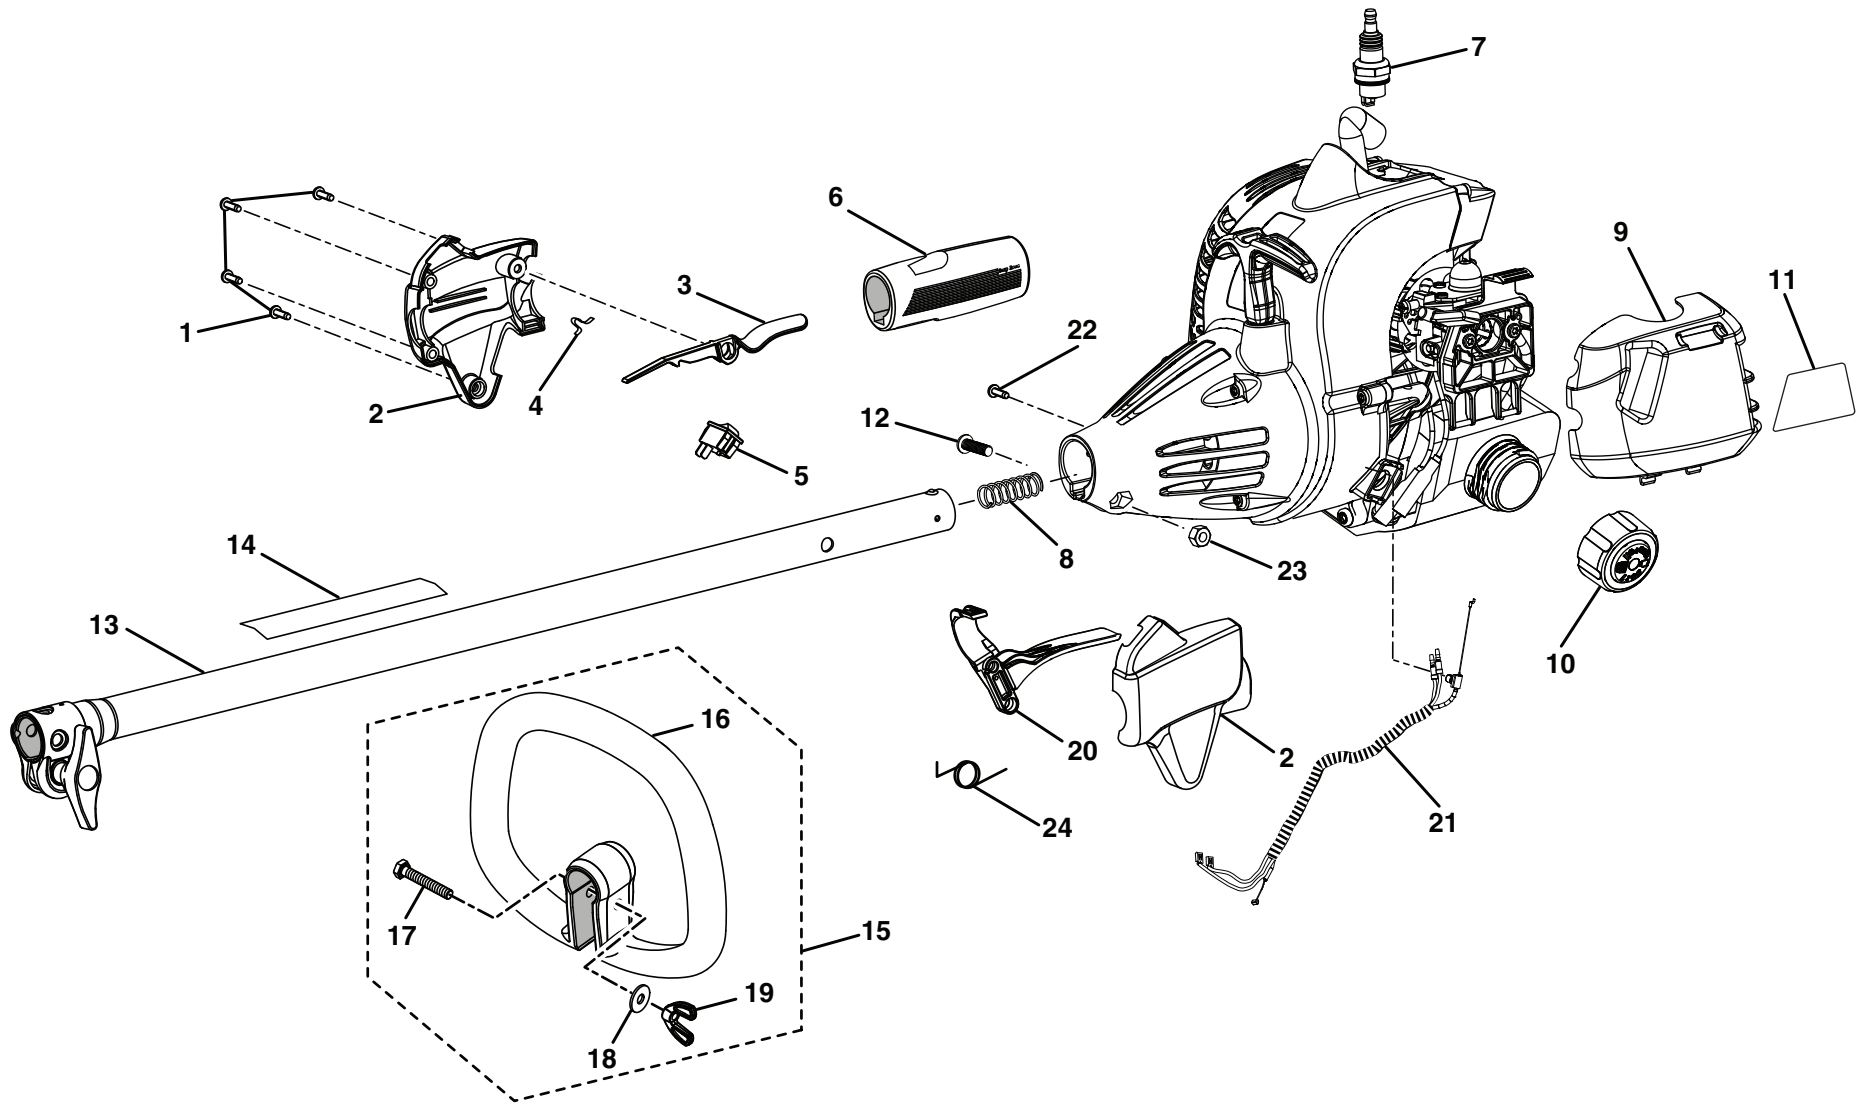

RYOBI 26cc STRING TRIMMERS
MODEL NUMBERS - RY28000, RY28020, RY28040

FIGURE A

**RYOBI 26cc STRING TRIMMERS
MODEL NUMBERS – RY28000, RY28020, RY28040**

PARTS LIST (FIGURE A)

KEY NO.	PART NUMBER	DESCRIPTION	QTY	KEY NO.	PART NUMBER	DESCRIPTION	QTY
1	660563002	Screw (M4 x 20 mm)	4	22	660634001	Screw (8-16 x 5/16 in. Torx T.F.)	1
2	308869002	Control Handle Assembly	1	23	678029002	Hex Nut (M6)	1
3	518695001	Trigger Lock	1	24	690694002	Spring.....	1
4	638431001	Strap Hanger.....	1	Not Shown:			
5	760700002	Switch (Momentary Contact)	1	940705011	Logo Label	1	
6	570234002	Rear Handle	1	940654088	Combustion Warning Label.....	1	
7	870174001	Spark Plug (Champion RCJ6Y).....	1	940991028	Model Label (CS26).....	1	
8	690140011	Compression Spring	1	940991030	Model Label (SS26).....	1	
9	518777004	Air Box Cover	1	940991032	Model Label (EX26)	1	
10	310817001	Fuel Cap Assembly (1.5 in. Diameter).....	1	987000847	Operator's Manual (EX26) (960736004)	1	
11	940686059	Label.....	1	987000875	Operator's Manual (CS26 & SS26) (960736004) ...	1	
12	660697002	Bolt (M6 x 20 mm).....	1	6-3-10 (REV:05)			
13	308470013	Upper Boom Assembly	1				
14	940657034	Warning Decal	1				
15	308991001	Front Handle Assembly.....	1				
16	518738001	Front Handle.....	1				
17	660643008	Bolt (1/4-20 x 40 mm)	1				
18	678008001	Washer	1				
19	518949001	Wing Nut	1				
20	518696001	Throttle Trigger	1				
21	308842004	Throttle and Lead Assembly	1				