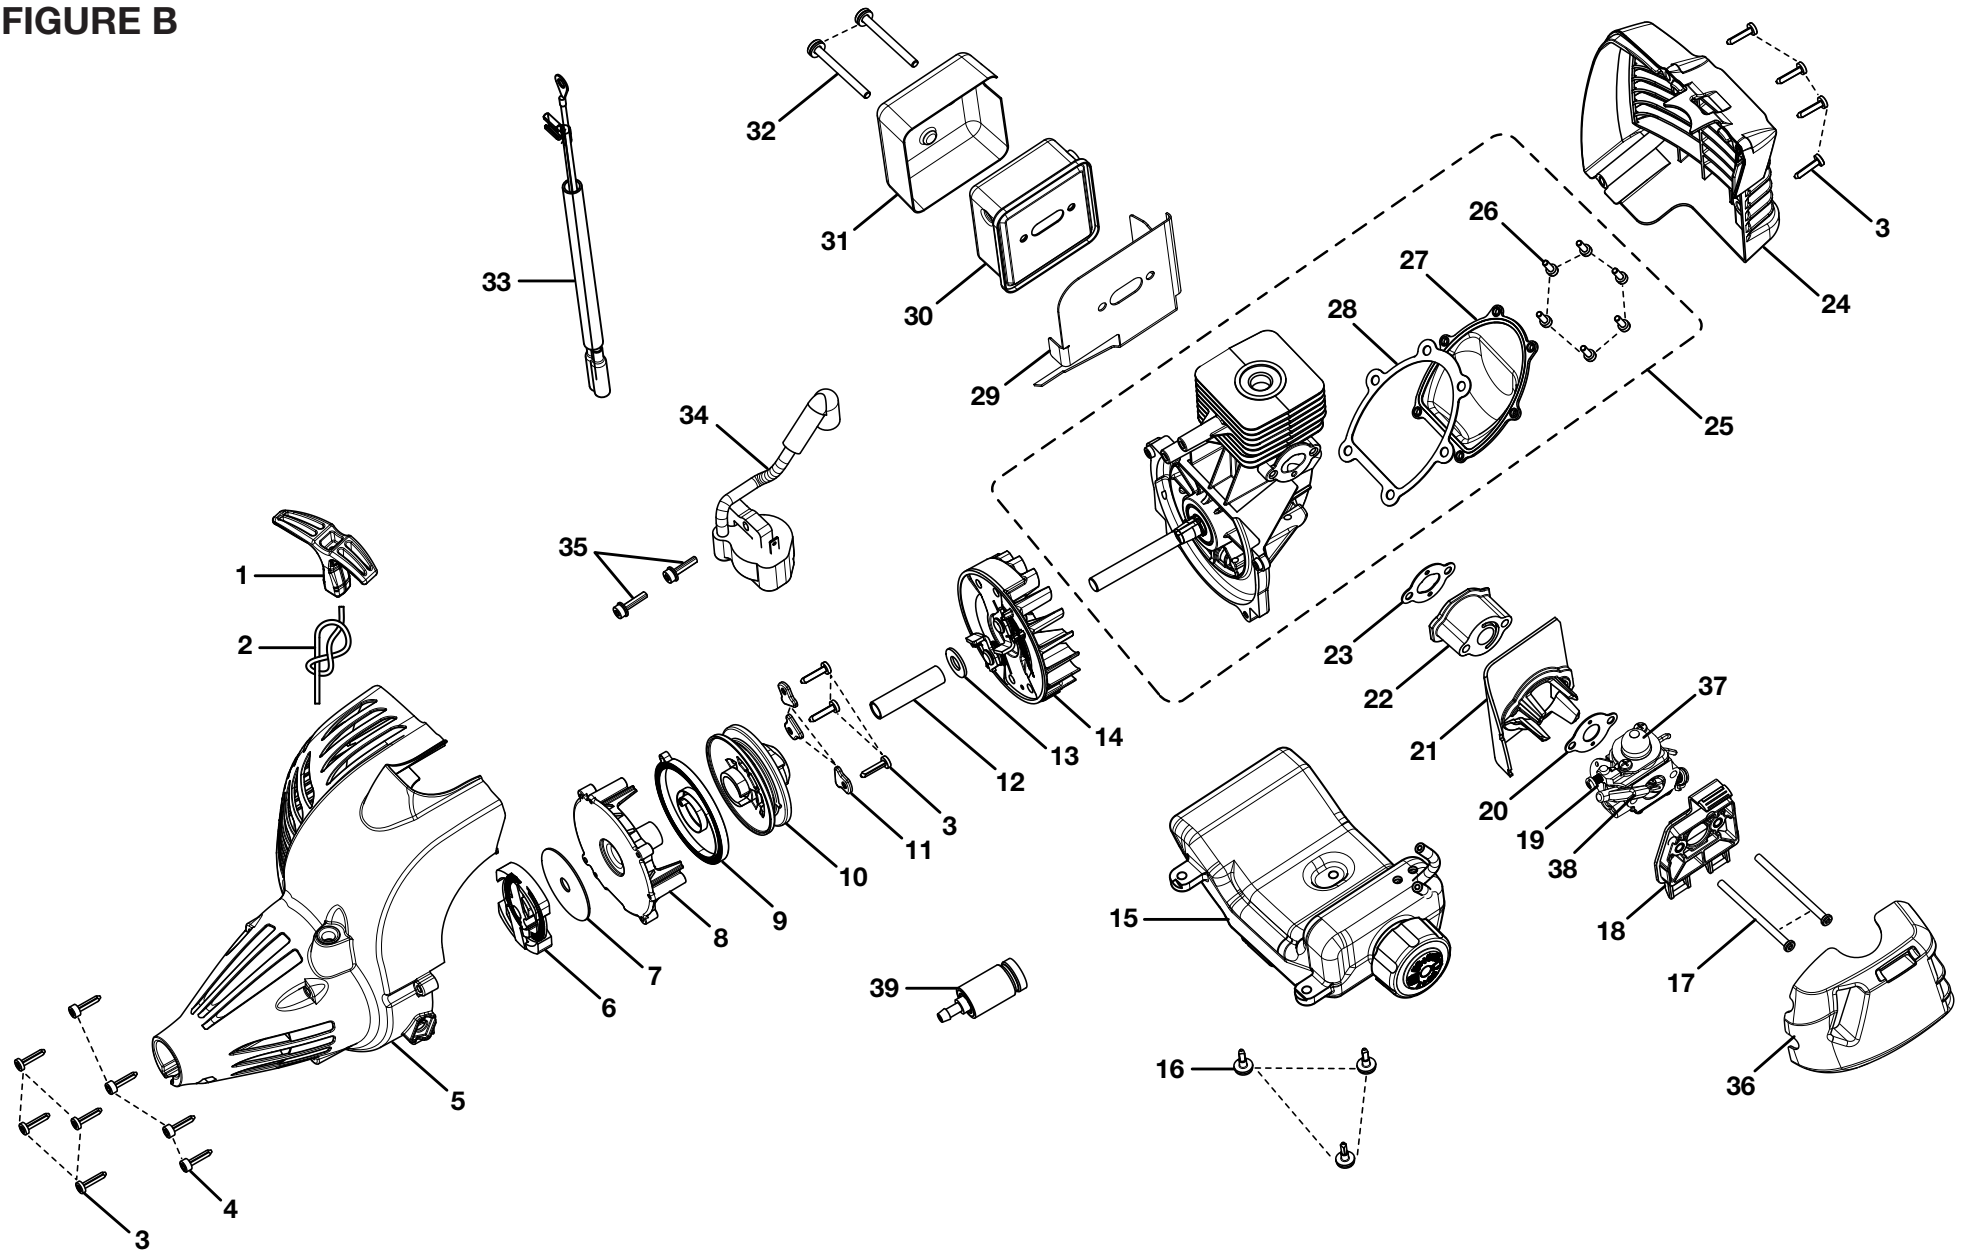

RYOBI 26cc STRING TRIMMERS
MODEL NUMBERS - RY28005, RY28025, RY28045

FIGURE A

**RYOBI 26cc STRING TRIMMERS
MODEL NUMBERS – RY28005, RY28025, RY28045**

PARTS LIST (FIGURE A)

KEY NO.	PART NUMBER	DESCRIPTION	QTY	KEY NO.	PART NUMBER	DESCRIPTION	QTY
1	660563002	Screw (M4 x 20 mm).....	4	18	678008001	Washer.....	1
2	308869002	Control Handle Assembly.....	1	19	518949001	Wing Nut.....	1
3	518695001	Trigger Lock.....	1	20	518696001	Throttle Trigger.....	1
4	638431001	Strap Hanger.....	1	21	308842004	Throttle and Lead Assembly.....	1
5	760700002	Switch (Momentary Contact).....	1	22	660634001	Screw (8-16 x 5/16 in., Torx T.F.).....	1
6	570234002	Rear Handle.....	1	23	678029002	Hex Nut (M6).....	1
7	870174001	* Spark Plug (Champion RCJ6Y).....	1	24	690694002	Spring.....	1
8	690140011	Compression Spring.....	1	25	940654088	Combustion Warning Label.....	1
9	518777009	Air Box Cover.....	1	26	940705011	Logo Label.....	1
10	310817004	Fuel Cap Assembly (1.5 in. Diameter).....	1	27	940991032	Model Label (EX26).....	1
11	940686059	Label.....	1		940991028	Model Label (CS26).....	1
12	660697002	Bolt (M6 x 20 mm).....	1		940991030	Model Label (SS26).....	1
13	308470013	Upper Boom Assembly.....	1				
14	940657034	Warning Decal.....	1				
15	308991001	Front Handle Assembly (Inc. Key Nos. 16-19).....	1				
16	518738001	Front Handle.....	1				
17	660643008	Bolt (1/4-20 x 40 mm).....	1				
					Not Shown:		
					988000786	Operator's Manual (RY28005).....	1
					987000778	Operator's Manual (RY28025 & RY28045).....	1
					1-16-12 (REV:02)		

* STANDARD HARDWARE ITEM – MAY BE PURCHASED LOCALLY

RYOBI 26cc STRING TRIMMERS
MODEL NUMBERS - RY28005, RY28025, RY28045

FIGURE B

**RYOBI 26cc STRING TRIMMERS
MODEL NUMBERS – RY28005, RY28025, RY28045**

PARTS LIST (FIGURE B)