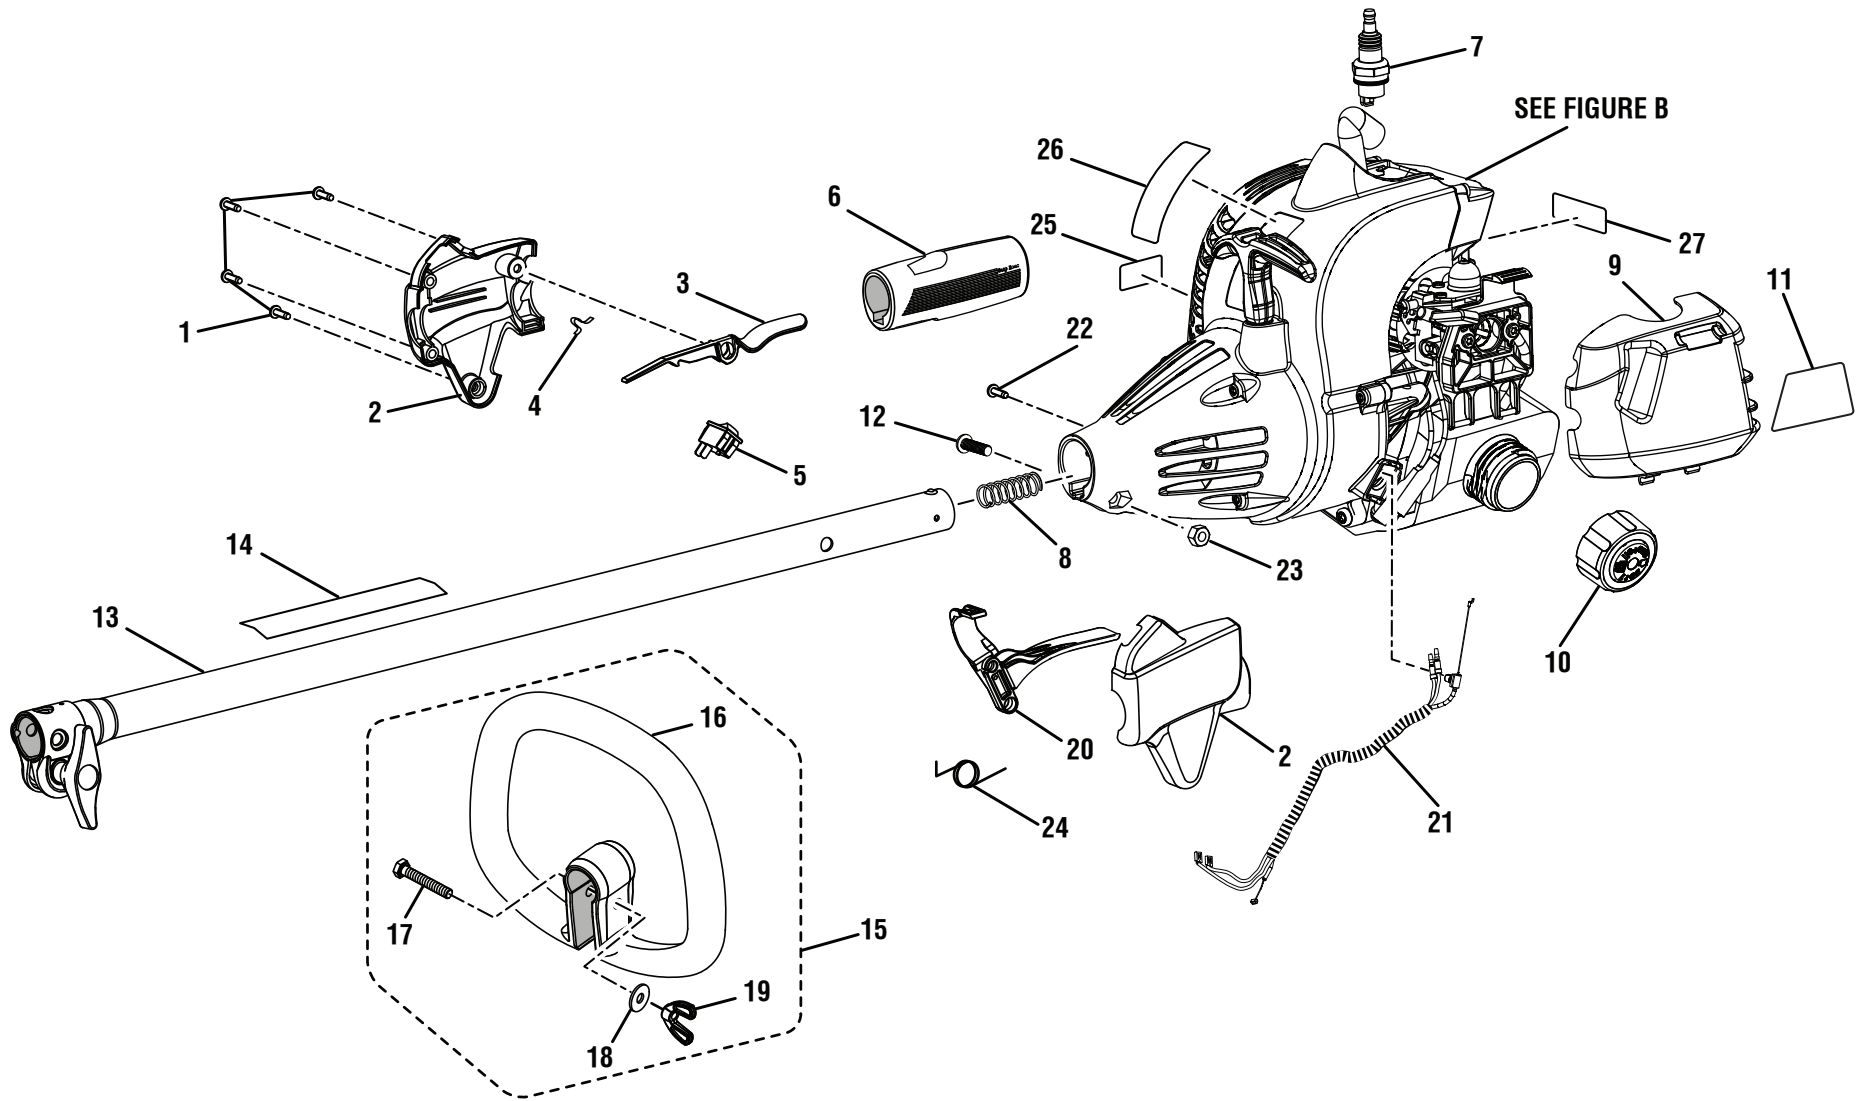

RYOBI 26cc STRING TRIMMERS
MODEL NUMBERS - RY28005, RY28025, RY28045

FIGURE A

**RYOBI 26cc STRING TRIMMERS
MODEL NUMBERS – RY28005, RY28025, RY28045**

PARTS LIST (FIGURE A)

KEY NO.	PART NUMBER	DESCRIPTION	QTY	KEY NO.	PART NUMBER	DESCRIPTION	QTY
1	660563002	Screw (M4 x 20 mm).....	4	18	678008001	Washer.....	1
2	308869002	Control Handle Assembly.....	1	19	518949001	Wing Nut.....	1
3	518695001	Trigger Lock.....	1	20	518696001	Throttle Trigger.....	1
4	638431001	Strap Hanger.....	1	21	308842004	Throttle and Lead Assembly.....	1
5	760700002	Switch (Momentary Contact).....	1	22	660634001	Screw (8-16 x 5/16 in., Torx T.F.).....	1
6	570234002	Rear Handle.....	1	23	678029002	Hex Nut (M6).....	1
7	870174001	* Spark Plug (Champion RCJ6Y).....	1	24	690694002	Spring.....	1
8	690140011	Compression Spring.....	1	25	940654088	Combustion Warning Label.....	1
9	518777009	Air Box Cover.....	1	26	940705011	Logo Label.....	1
10	310817004	Fuel Cap Assembly (1.5 in. Diameter).....	1	27	940991032	Model Label (EX26).....	1
11	940686059	Label.....	1		940991028	Model Label (CS26).....	1
12	660697002	Bolt (M6 x 20 mm).....	1		940991030	Model Label (SS26).....	1
13	308470013	Upper Boom Assembly.....	1				
14	940657034	Warning Decal.....	1				
15	308991001	Front Handle Assembly (Inc. Key Nos. 16-19).....	1				
16	518738001	Front Handle.....	1				
17	660643008	Bolt (1/4-20 x 40 mm).....	1				
					Not Shown:		
					988000786	Operator's Manual (RY28005).....	1
					987000778	Operator's Manual (RY28025 & RY28045).....	1
					1-16-12 (REV:02)		

* STANDARD HARDWARE ITEM – MAY BE PURCHASED LOCALLY

RYOBI 26cc STRING TRIMMERS
MODEL NUMBERS - RY28005, RY28025, RY28045

FIGURE B

**RYOBI 26cc STRING TRIMMERS
MODEL NUMBERS – RY28005, RY28025, RY28045**

PARTS LIST (FIGURE B)