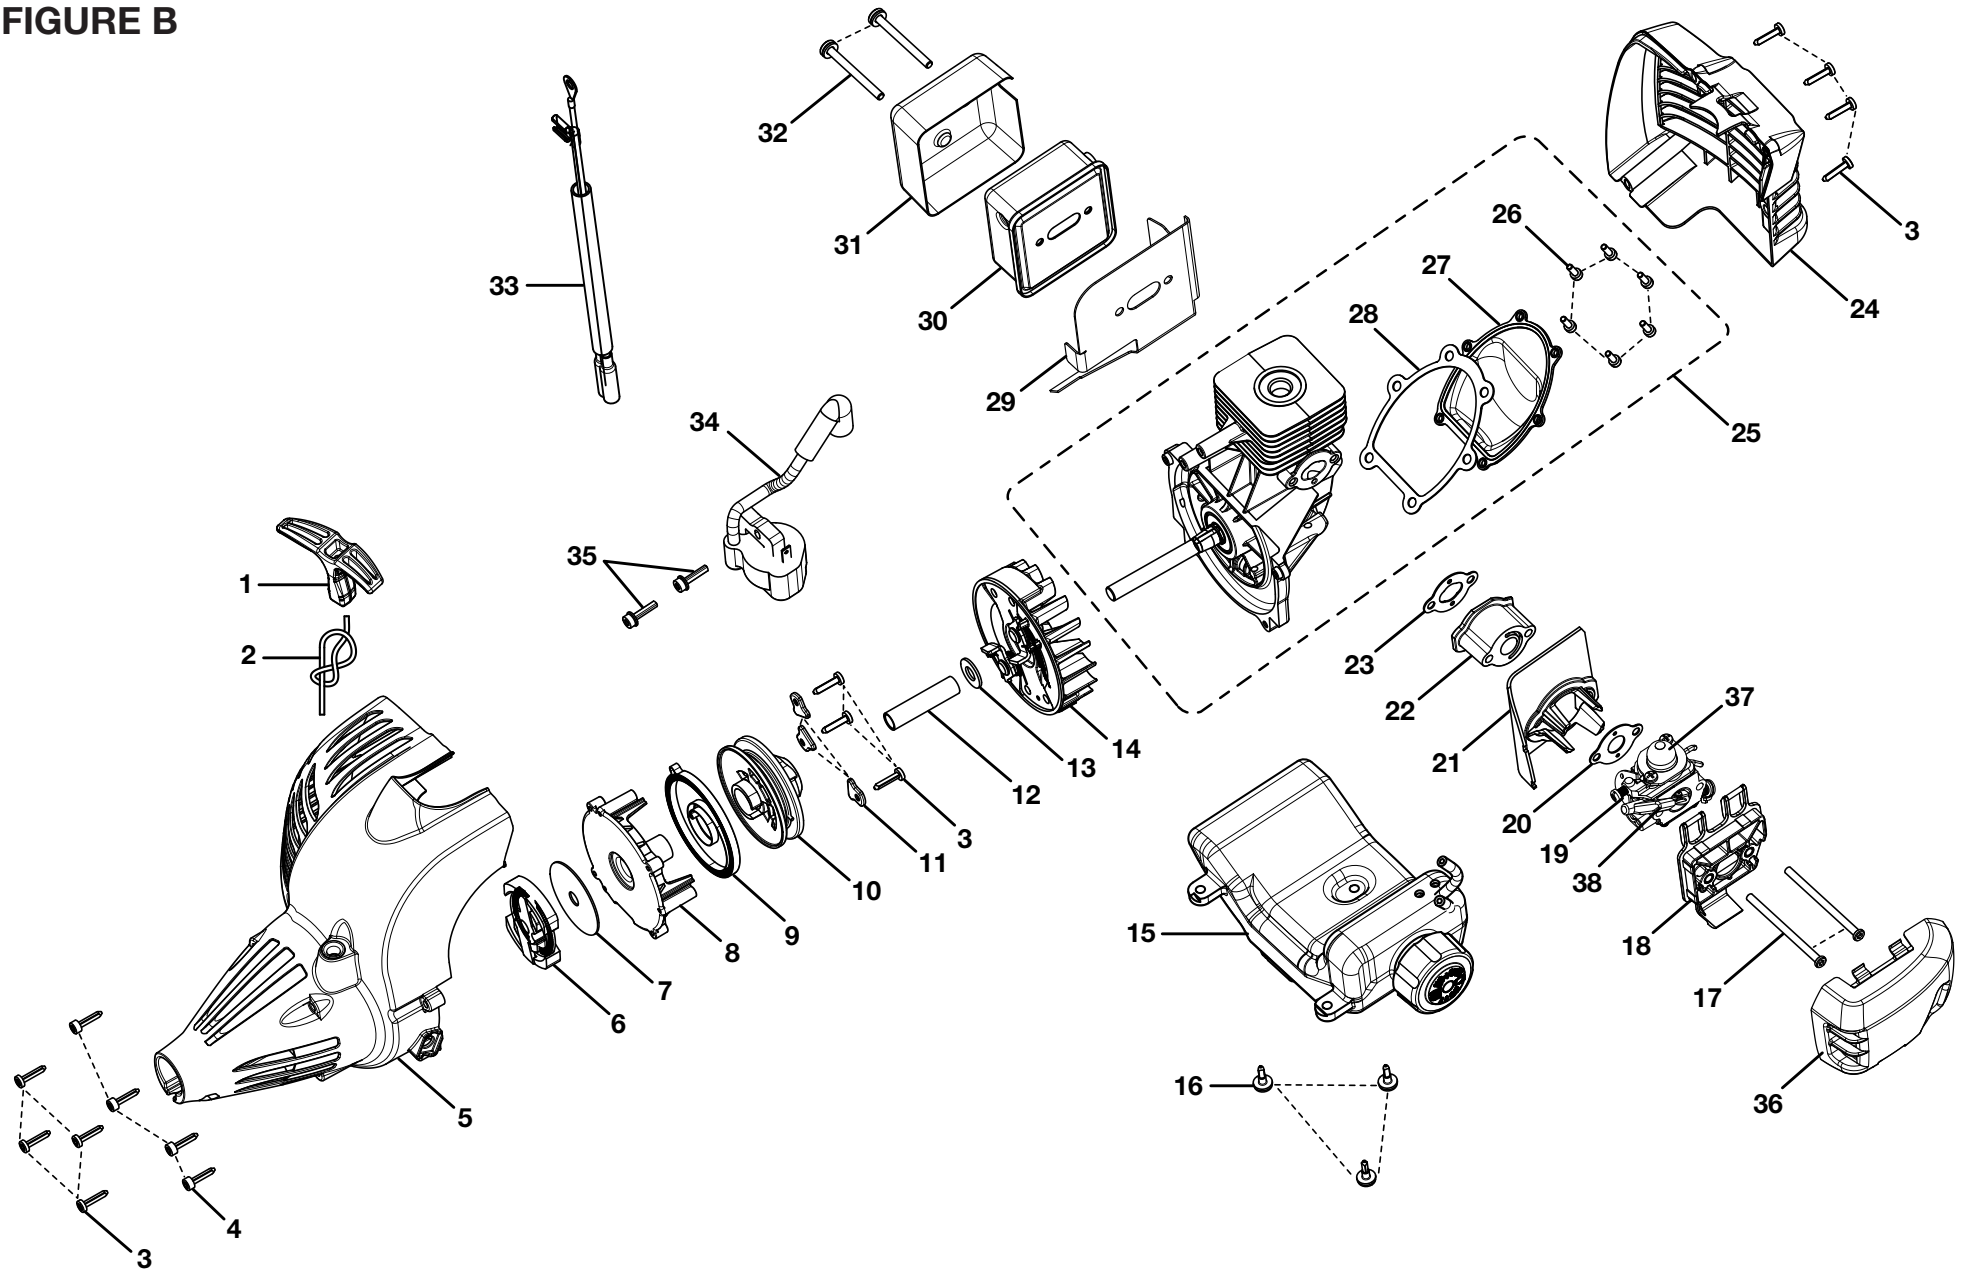

RYOBI 26cc STRING TRIMMERS
MODEL NUMBERS - RY28021, RY28041

FIGURE B

**RYOBI 26cc STRING TRIMMERS
MODEL NUMBERS – RY28021, RY28041**

PARTS LIST (FIGURE B)

KEY NO.	PART NUMBER	DESCRIPTION	QTY	KEY NO.	PART NUMBER	DESCRIPTION	QTY
1	511731001	Starter Grip.....	1	20	901552001	Outer Heat Dam Gasket.....	1
2	900849002	Starter Rope.....	1	21	518685001	Air Baffle.....	1
3	660466001	Screw (M4 x 18 mm).....	11	22	518497001	Heat Dam.....	1
4	660970001	Screw (M4 x 16 mm).....	4	23	901551001	Inner Heat Dam Gasket.....	1
5	308671009	Starter Housing Assembly.....	1	24	518504002	Rear Housing.....	1
6	300960002	Clutch Assembly.....	1	25	308892004	Short Block Assembly.....	1
7	638090001	Washer.....	1	26	660925003	Screw (M4 x 12 mm).....	6
8	518692001	Starter Baffle.....	1	27	638337001	Crankcase Cover.....	1
9	638033001	Spring and Container.....	1	28	901550001	Crankcase Cover Gasket.....	1
10	310022003	Easy Starter Assembly.....	1	29	901452001	Muffler Gasket.....	1
11	638389001	Pulley Retainer.....	3	30	308990011	Muffler Assembly.....	1
12	638284002	Spacer Tube.....	1	31	638442001	Muffler Housing.....	1
13	650017001	Washer.....	1	32	660638003	Muffler Bolt (10-24 x 2-1/8 in.).....	2
14	308811004	Flywheel Assembly.....	1	33	308863024	Electrical Lead Wire Assembly.....	1
15	308675001	Fuel Tank and Cap Assembly.....	1	34	850108002	Ignition Module.....	1
16	660970002	Screw (M4).....	3	35	660968008	Screw (M4 x 19 mm).....	2
17	660454007	Bolt (M5 x 70 mm).....	2	36	518777004	Air Box Cover.....	1
18	518766001	Air Box Base.....	1	37	561635001	Primer Bulb.....	1
19	308054043	Carburetor Assembly.....	1	38	521523001	Choke Lever.....	1