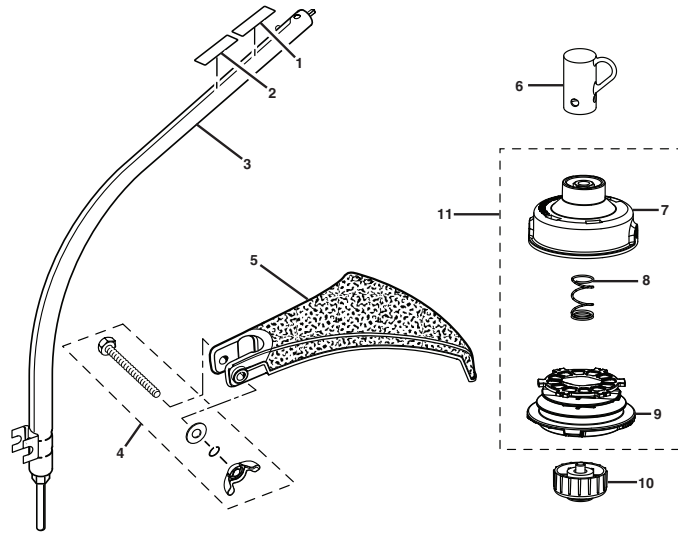

**RYOBI 26cc STRING TRIMMERS
MODEL NUMBERS – RY28021, RY28041**

**FIGURE C
MODEL
RY28021**