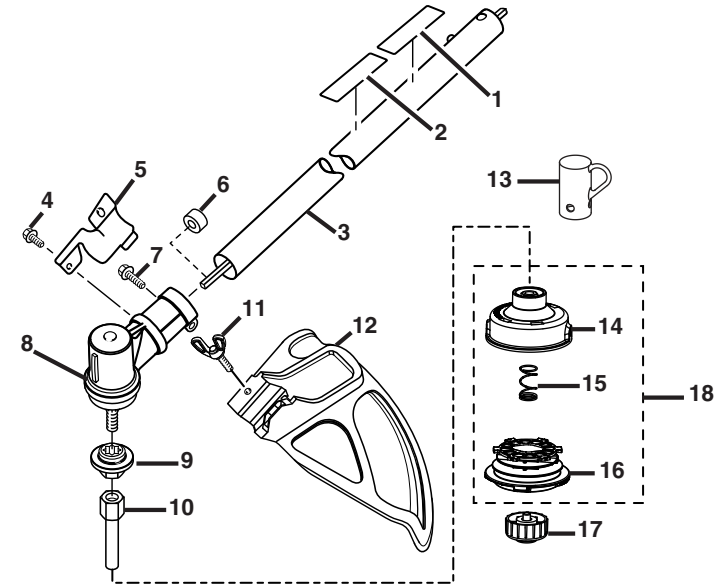

**FIGURE C
MODEL
RY28041**

Key No.	Service Number	Description	Qty.
1	940726013	Logo Label	1
2	940230132	Warning Label	1
3	308038010	Curved Shaft Assembly.....	1
4	120642001	Washer and Bolt Assembly	1
5	308052001	Curved Shaft Grass Deflector	1
6	518019002	Hanger Cap.....	1
7	310643001	String Head Housing.....	1
8	678022001	Spring.....	1
9	310412001	Spool.....	1
10	308042002	Spool Retainer.....	1
11	309562002	String Head Assembly (Incl. Key Nos. 7-9).....	1

Key No.	Service Number	Description	Qty.
1	940726013	Logo Label	1
2	940230132	Warning Label	1
3	308035011	Straight Shaft Assembly.....	1
4	660736001	Screw (10-24 x 5/8 in.).....	1
5	638125001	Clamp.....	1
6	518367001	Spacer.....	1
7	660642001	Screw (1/4-20 x 1-1/4 in.).....	1
8	308210002	Gear Head.....	1
9	678011002	Washer	1
10	678019002	Arbor	1
11	660886001	Wing Screw (1/4-20 x 1-1/4 in.)	1
12	308473001	Grass Deflector Assembly (Incl. Key No. 11).....	1
13	518019002	Hanger Cap.....	1
14	310643001	String Head Housing.....	1
15	678022001	Spring.....	1
16	310412001	Spool.....	1
17	308042003	Spool Retainer.....	1
18	309562002	String Head Assembly (Incl. Key Nos. 14-16).....	1