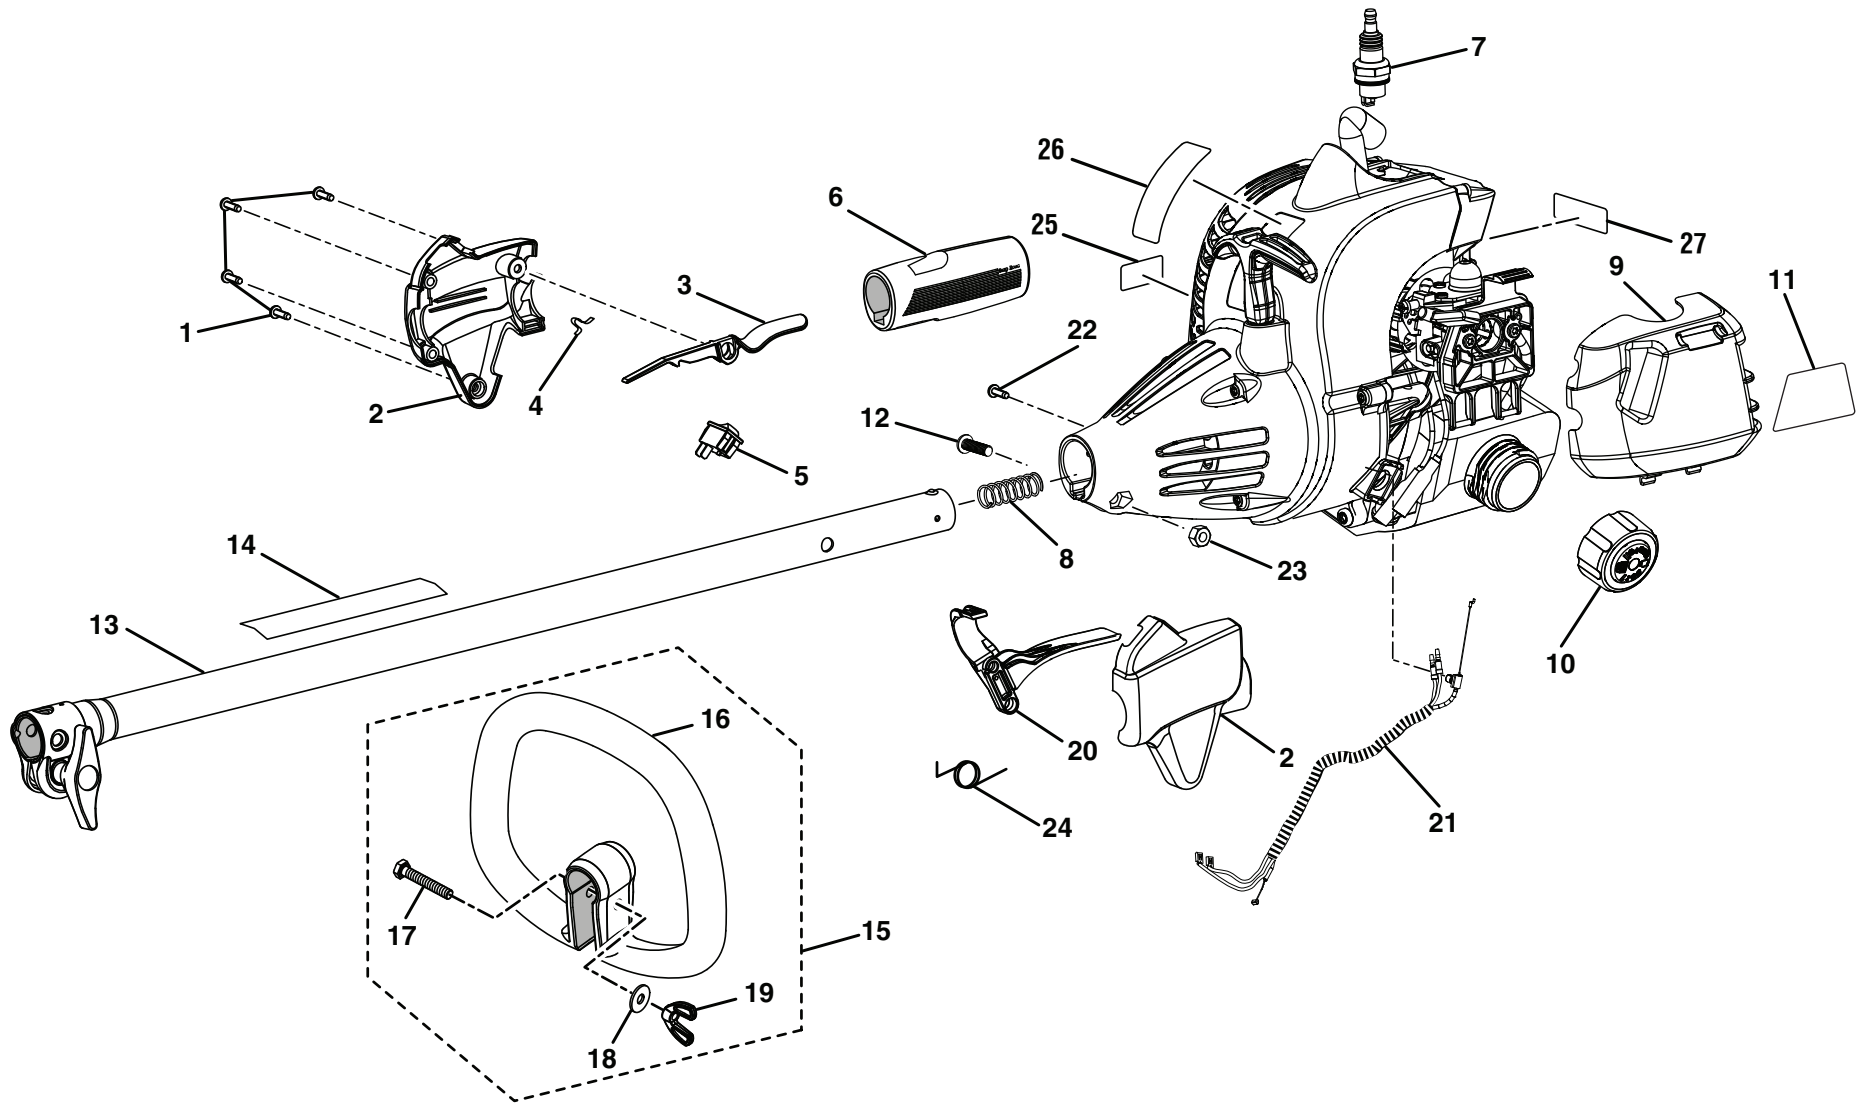

RYOBI 26cc STRING TRIMMERS  
MODEL NUMBERS - RY28021, RY28041

FIGURE A

**RYOBI 26cc STRING TRIMMERS  
MODEL NUMBERS – RY28021, RY28041**

**PARTS LIST (FIGURE A)**

KEY NO.	PART NUMBER	DESCRIPTION	QTY	KEY NO.	PART NUMBER	DESCRIPTION	QTY
1	660563002	Screw (M4 x 20 mm) .....	4	18	678008001	Washer .....	1
2	308869002	Control Handle Assembly .....	1	19	518949001	Wing Nut .....	1
3	518695001	Trigger Lock .....	1	20	518696001	Throttle Trigger .....	1
4	638431001	Strap Hanger.....	1	21	308842004	Throttle and Lead Assembly .....	1
5	760700002	Switch (Momentary Contact) .....	1	22	660634001	Screw (8-16 x 5/16 in. Torx T.F.) .....	1
6	570234002	Rear Handle .....	1	23	678029002	Hex Nut (M6) .....	1
7	870174001	Spark Plug (Champion RCJ6Y).....	1	24	690694002	Spring.....	1
8	690140011	Compression Spring .....	1	25	940654088	Combustion Warning Label.....	1
9	518777004	Air Box Cover .....	1	26	940705011	Logo Label .....	1
10	310817001	Fuel Cap Assembly (1.5 in. Diameter).....	1	27	940991028	Model Label (CS26).....	1
11	940686059	Starting Label.....	1		940991030	Model Label (SS26).....	1
12	660697002	Bolt (M6 x 20 mm).....	1		<b>Not Shown:</b>		
13	308470013	Upper Boom Assembly .....	1		988000650	Operator's Manual (CS26 & SS26).....	1
14	940657034	Warning Decal .....	1		7-11-11		
15	308991001	Front Handle Assembly.....	1		(REV:01)		
16	518738001	Front Handle.....	1				
17	660643008	Bolt (1/4-20 x 40 mm) .....	1				