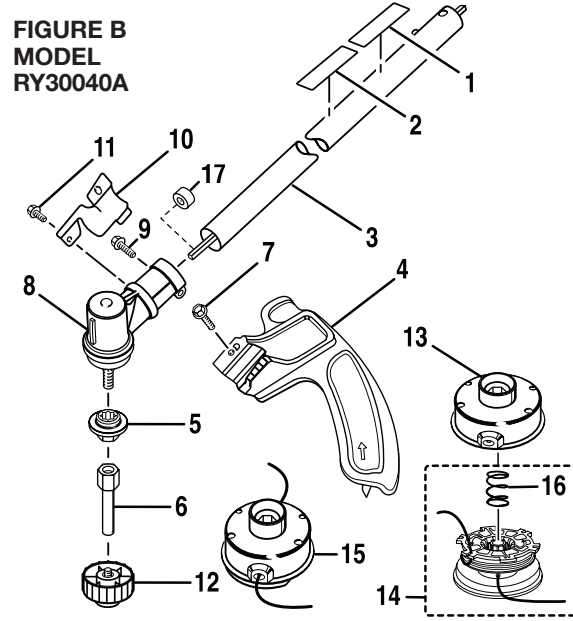

**FIGURE B
MODEL
RY30020A**

**FIGURE B
MODEL
RY30040A**

**FIGURE B
MODEL
RY30060A**

Key No.	Service Number	*Retailer Number	Description	Qty.
1	985165001	N/A	Expand-it Label	1
2	984032002	N/A	Warning Decal	1
3	985569003	N/A	Curved Shaft Assembly	1
4	985623002	N/A	Grass Deflector	1
5	PA00249	N/A	Fastener Kit	1
6	A98866A	AP04106	Spool Retainer (Black)	1
7	N/A	AP04114	Complete String Head (.080 in.)	1
8	N/A	AR04120	Spool and String (.080 in.) w/Spring (Inc. Key #10)	1
9	A98231A	N/A	Housing and Eyelet	1
10	06713	N/A	Spring	1

Key No.	Service Number	*Retailer Number	Description	Qty.
1	985165001	N/A	Expand-it Label	1
2	984032002	N/A	Warning Decal	1
3	985391001	N/A	Straight Shaft Assembly	1
4	984443004	N/A	Grass Deflector	1
5	984931001	N/A	Washer	1
6	PS04438	N/A	Shaft Adapter	1
7	983379078	N/A	Screw (1/4-20 x 1-1/4 in.)	1
8	984244001	N/A	Gear Head	1
9	983381007	N/A	Screw (1/4-20 x 1-1/4 in.)	1
10	PS04420	N/A	Clamp	1
11	983774003	N/A	Screw (10-24 x 5/8 in.)	1
12	A97910A	AP04103	Spool Retainer (Red)	1
13	A98231A	N/A	Housing and Eyelet	1
14	N/A	AR04118	Spool and String (.095 in.) w/Spring (Inc. Key #16)	1
15	N/A	AP04116	Complete String	1
16	06713	N/A	Spring	1
17	985625001	N/A	Spacer	1