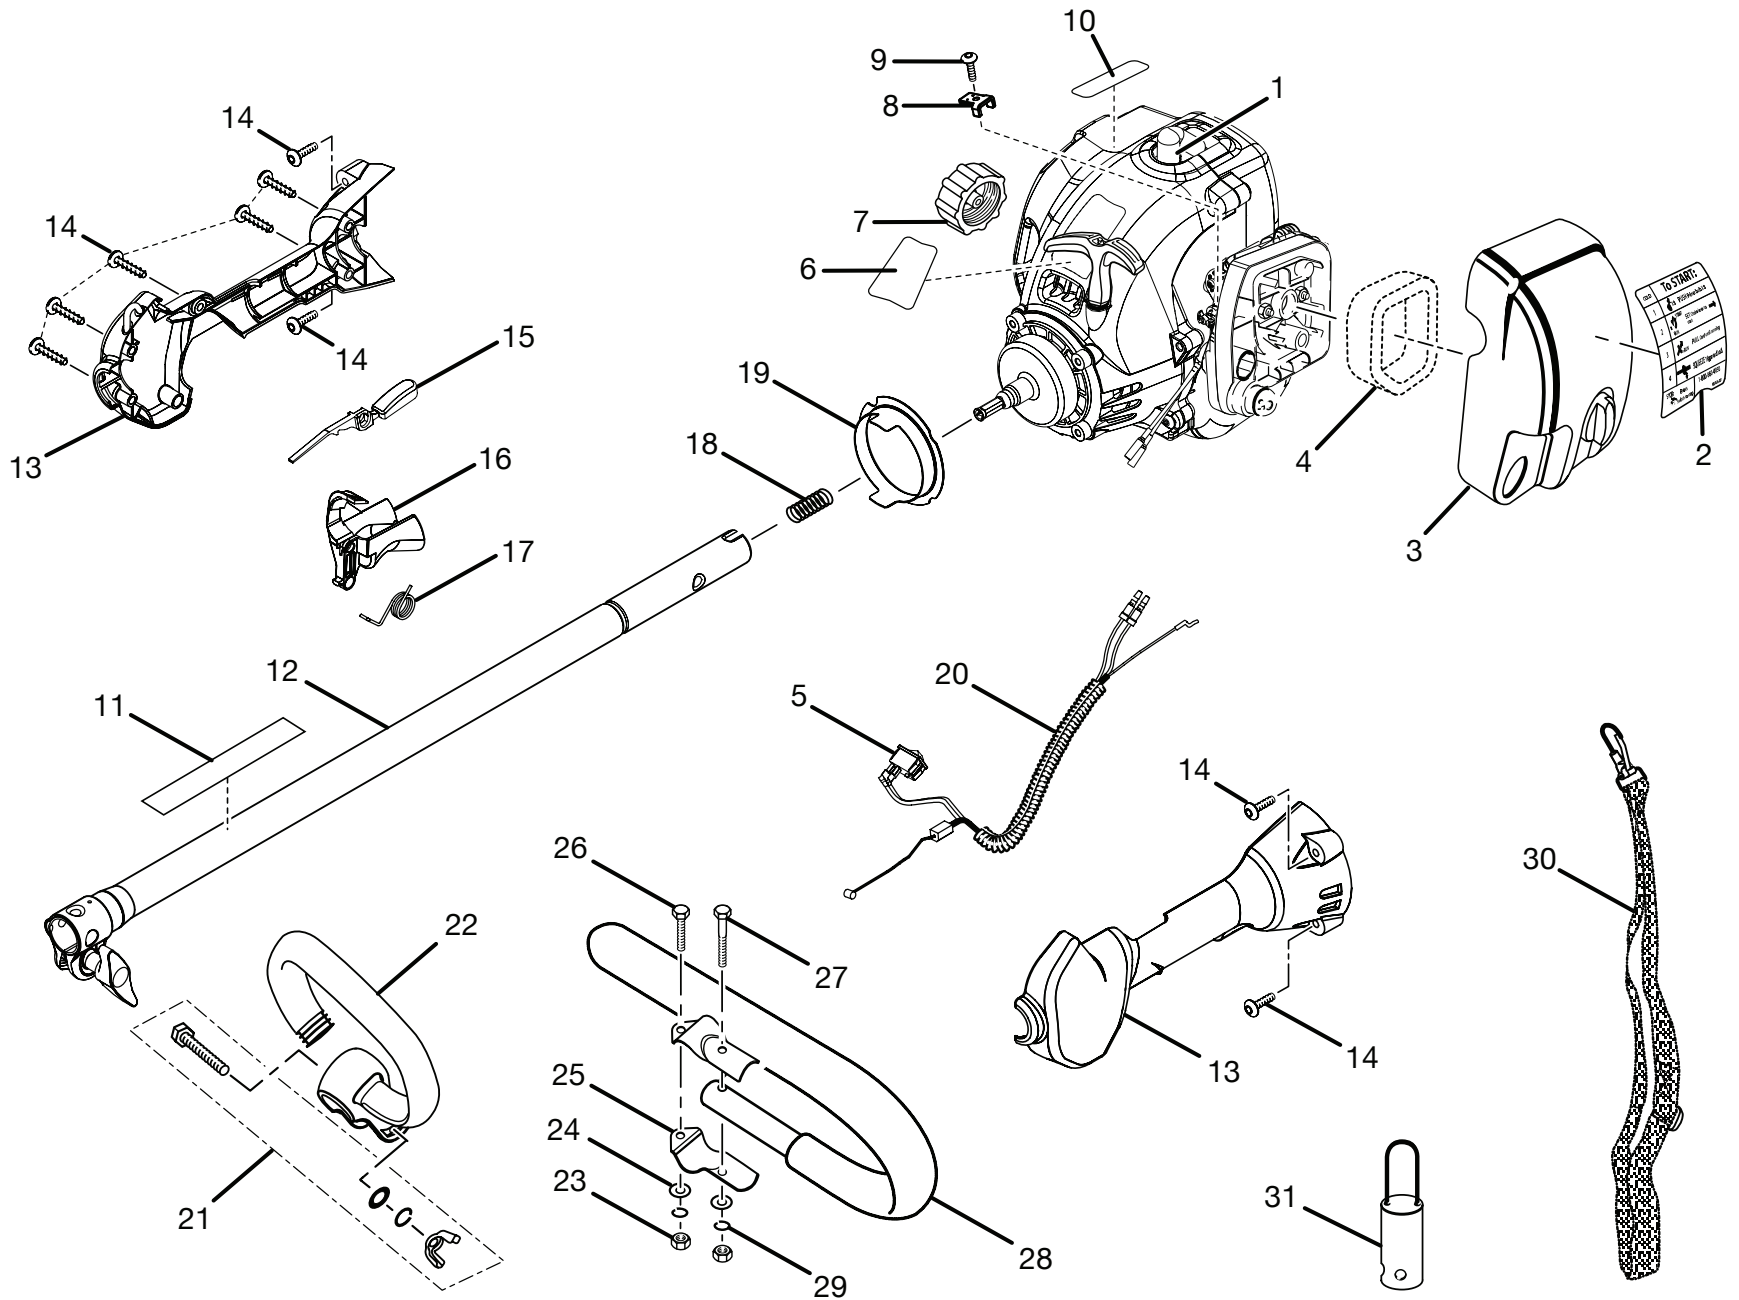

RYOBI 30cc STRING TRIMMERS AND BRUSHCUTTERS
MODEL NUMBERS – RY30020A, RY30040A, RY30060A

**RYOBI 30cc STRING TRIMMERS AND BRUSHCUTTERS
MODEL NUMBERS – RY30020A, RY30040A, RY30060A**

FIGURE A PARTS LIST

KEY NO.	SERVICE NUMBER	DESCRIPTION	QTY.	KEY NO.	SERVICE NUMBER	DESCRIPTION	QTY.
1	PS02227	SPARK PLUG (*CHAMPION RCJ6Y OR NGK BPMR7)..	1	16	PS06259	TRIGGER	1
2	985426001	STARTING/PRIMER LABEL	1	17	PS01718	SPRING	1
3	985417001	AIR BOX COVER	1	18	986493001	COMPRESSION SPRING.....	1
4	5687301	AIR FILTER	1	19	985835001	RING GUARD	1
5	PS02764	SWITCH (MOMENTARY CONTACT).....	1	20	986469001	THROTTLE CABLE ASSEMBLY (INC. KEY NO. 5)	1
6	985162001	MODEL LABEL (CS30).....	1	21	PA00249	FASTENER KIT (CS30 AND SS30).....	1
	985163001	MODEL LABEL (SS30).....	1	22	06542A	"D" HANDLE (CS30 AND SS30).....	1
	985164001	MODEL LABEL (BC30)	1	23	81242	* HEX NUT (1/4-20) (BC30).....	2
7	300758006	FUEL CAP.	1	24	84004	WASHER (BC30).....	2
8	985411001	THROTTLE CABLE CLIP	1	25	00422	HANDLE BAR CLAMP (BC30)	2
9	983638009	* SCREW (M4 X 16 mm TORX PAN HD.) ..	1	26	82496	* SCREW (1/4-20 X 1 in. HEX CAP)(BC30)	1
10	985157001	LOGO PLATE	1	27	82278	* BOLT (1/4-20 X 1-1/2 in. HEX HD.) (BC30)	1
11	984032002	WARNING DECAL (CS30 AND SS30) ...	1	28	A08130	"J" HANDLE AND GRIP (BC30)	1
	984102002	WARNING DECAL (BC30)	1	29	83009	LOCK WASHER (BC30)	2
12	985383001	BOOM ASSEMBLY (CS30 AND SS30)...	1	30	944701	SHOULDER STRAP (BC30)	1
	985384001	BOOM ASSEMBLY, UPPER (BC30)	1	31	PS02155	HANGER CAP.....	1
13	985382001	HANDLE ASSEMBLY	1		983000686	OPERATOR'S MANUAL	
14	82589	* HANDLE SCREW (10-14 X 1 in. TORX T.F.)..	9		983000686R	REPAIR SHEET (REV:05)	
15	PS06258	TRIGGER LOCK	1		05-03-06		