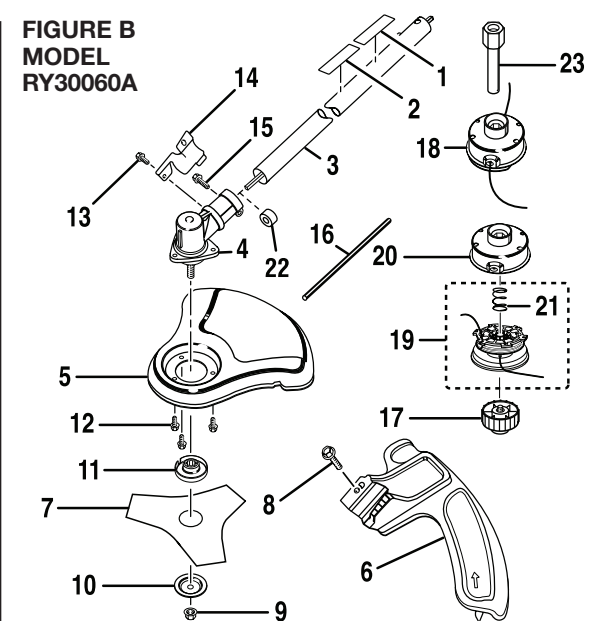

**FIGURE B
MODEL
RY30020A**

**FIGURE B
MODEL
RY30040A**

**FIGURE B
MODEL
RY30060A**

Key No.	Service Number	*Retailer Number	Description	Qty.
1	985165001	N/A	Expand-it Label	1
2	984032002	N/A	Warning Decal	1
3	985569003	N/A	Curved Shaft Assembly	1
4	985623002	N/A	Grass Deflector	1
5	PA00249	N/A	Fastener Kit	1
6	A98866A	AP04106	Spool Retainer (Black)	1
7	N/A	AP04114	Complete String Head (.080 in.)	1
8	N/A	AR04120	Spool and String (.080 in.) w/Spring (Inc. Key #10)	1
9	A98231A	N/A	Housing and Eyelet	1
10	06713	N/A	Spring	1

Key No.	Service Number	*Retailer Number	Description	Qty.
1	985165001	N/A	Expand-it Label	1
2	984032002	N/A	Warning Decal	1
3	985391001	N/A	Straight Shaft Assembly	1
4	984443004	N/A	Grass Deflector	1
5	984931001	N/A	Washer	1
6	PS04438	N/A	Shaft Adapter	1
7	983379078	N/A	Screw (1/4-20 x 1-1/4 in.)	1
8	984244001	N/A	Gear Head	1
9	983381007	N/A	Screw (1/4-20 x 1-1/4 in.)	1
10	PS04420	N/A	Clamp	1
11	983774003	N/A	Screw (10-24 x 5/8 in.)	1
12	A97910A	AP04103	Spool Retainer (Red)	1
13	A98231A	N/A	Housing and Eyelet	1
14	N/A	AR04118	Spool and String (.095 in.) w/Spring (Inc. Key #16)	1
15	N/A	AP04116	Complete String	1
16	06713	N/A	Spring	1
17	985625001	N/A	Spacer	1