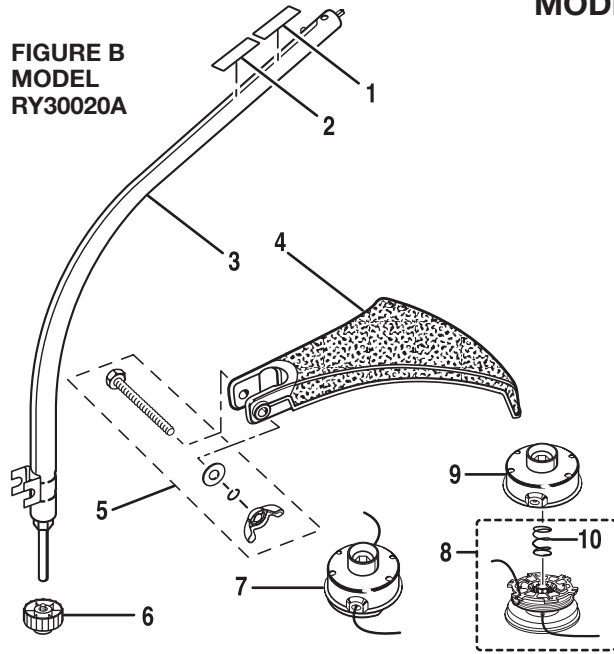

**FIGURE B
MODEL
RY30020A**

**FIGURE B
MODEL
RY30040A**

**FIGURE B
MODEL
RY30060A**

Key No.	Service Number	*Retailer Number	Description	Qty.
1	985165001	N/A	Expand-it Label	1
2	984032002	N/A	Warning Decal	1
3	985569003	N/A	Curved Shaft Assembly	1
4	985623002	N/A	Grass Deflector	1
5	PA00249	N/A	Fastener Kit	1
6	A98866A	AP04106	Spool Retainer (Black)	1
7	N/A	AP04114	Complete String Head (.080 in.)	1
8	N/A	AR04120	Spool and String (.080 in.) w/Spring (Inc. Key #10)	1
9	A98231A	N/A	Housing and Eyelet	1
10	06713	N/A	Spring	1